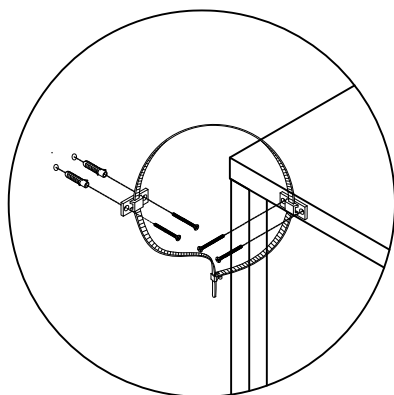

LINSY 林氏家居

五金表/Hardware list

部件表/Parts List

安装示意图/Assembly Instruction

产品名称 Model NO.	LS187E2-A(0.6m)
产品规格 Specification	606*435*915mm
安装工具 Tool	安装人数 Installer
	

 (A)* 4 透明防滑PVC胶塞 Rubber stopper	 (B)* 8 背板扣 Back Plate Buckle-White	 (C)* 1 家具防倒器-白色 Anti-fall device white	 (D)* 13 二合一螺杆(32mm) 2-in-1-screw
 (E)* 13 大三合一锁饼(15mm) Three-in-one large lock	 (F)* 25 小三合一锁饼(13mm) small three-in-one lock	 (G)* 25 小二合一杆7*28 small two-in-one rod	 (H)* 4 斜边十字螺杆-M8x35 bevel cross screw
 (I)* 25 塑料螺母 Plastic Nut	 (J)* 4 自攻大扁M4*35mm Self tapping flat screw	 (K)* 25 自攻螺丝M4x40mm Self-tapping screw	 (L)* 51 自攻螺丝M3.5x12mm Self-tapping screw
 (M)* 8 自攻螺丝M3.5x16mm Self-tapping screw	 (N)* 8 木榫Ø8x30mm wood tenon	 (O)* 4 圆形拉手 Round handle	 (P)* 4 三节滚珠导轨-10" three-section ball rail
 (Q)* 1 背板槽-棕色L=768mm Backplane slot - Brown			

LS187E2-A (0.6m)

安装方法
Installation method

二合一 two-in-one

阀门开关(下压为开)
Valve switch (press down to open)

三节滚珠导轨
Three-section rail

背板扣
Back Plate Buckle

- (D)*8
- (E)*8
- (N)*4
- (Q)*1

5

- (D)*4
- (E)*4
- (N)*4

6

- (L)*24
- (P)*4

7

- (B)*8
- (M)*8

8

(C)*1

实体墙
Solid wall

C放大图
C Enlarged drawing