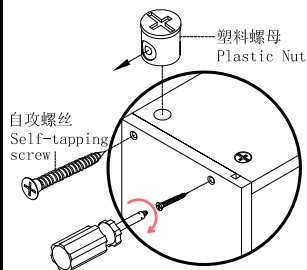

塑料螺母 Plastic Nut