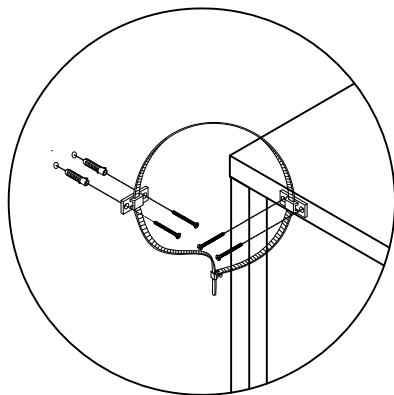

(P) 副轨  
(P) Sub rail

3

- (A) \*4
- (H) \*4

4

LS187E2-B (0.6m)

安装方法  
Installation method

二合一 two-in-one

阀门开关(下压为开)  
Valve switch (press down to open)

三节滚珠导轨  
Three-section rail

背板扣  
Back Plate Buckle

- (D)\*8
- (E)\*8
- (N)\*4
- (Q)\*1

5

- (D)\*4
- (E)\*4
- (N)\*4

6

- (L)\*24
- (P)\*4

7

- (B)\*8
- (M)\*8

8

(C)\*1

实体墙  
Solid wall

C放大图  
C Enlarged drawing