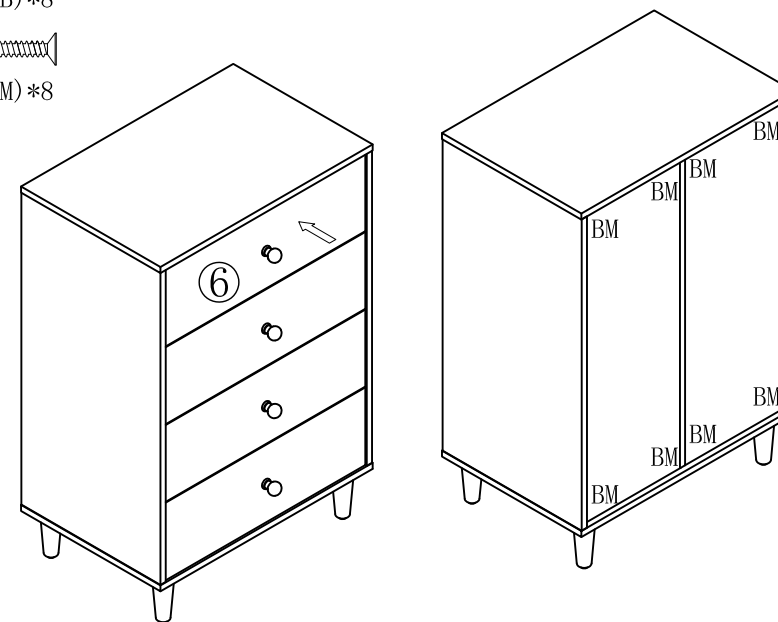

LINSY 林氏家居

五金表/Hardware list

部件表/Parts List

安装示意图/Assembly Instruction

产品名称 Model NO.	LS187E2-A(0.6m)
产品规格 Specification	606*435*915mm
安装工具 Tool	安装人数 Installer
	

 (A)* 4 透明防滑PVC胶塞 Rubber stopper	 (B)* 8 背板扣 Back Plate Buckle-White	 (C)* 1 家具防倒器-白色 Anti-fall device white	 (D)* 13 二合一螺杆(32mm) 2-in-1-screw
 (E)* 13 大三合一锁饼(15mm) Three-in-one large lock	 (F)* 25 小三合一锁饼(13mm) small three-in-one lock	 (G)* 25 小二合一杆7*28 small two-in-one rod	 (H)* 4 斜边十字螺杆-M8x35 bevel cross screw
 (I)* 25 塑料螺母 Plastic Nut	 (J)* 4 自攻大扁M4*35mm Self tapping flat screw	 (K)* 25 自攻螺丝M4x40mm Self-tapping screw	 (L)* 51 自攻螺丝M3.5x12mm Self-tapping screw
 (M)* 8 自攻螺丝M3.5x16mm Self-tapping screw	 (N)* 8 木榫Ø8x30mm wood tenon	 (O)* 4 圆形拉手 Round handle	 (P)* 4 三节滚珠导轨-10" three-section ball rail
 (Q)* 1 背板槽-棕色L=768mm Backplane slot - Brown			

5

- (D)*4
- (E)*4
- (N)*4

6

- (L)*24
- (P)*4

7

- (B)*8
- (M)*8

8

(C)*1

实体墙
Solid wall

C放大图
C Enlarged drawing