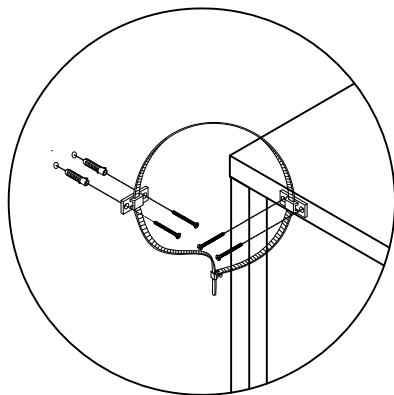

LINSY 林氏家居

五金表/Hardware list

部件表/Parts List

安装示意图/Assembly Instruction

产品名称 Model NO.	LS187E2-A(0.6m)
产品规格 Specification	606*435*915mm
安装工具 Tool	安装人数 Installer
	

 (A)* 4 透明防滑PVC胶塞 Rubber stopper	 (B)* 8 背板扣 Back Plate Buckle-White	 (C)* 1 家具防倒器-白色 Anti-fall device white	 (D)* 13 二合一螺杆(32mm) 2-in-1-screw
 (E)* 13 大三合一锁饼(15mm) Three-in-one large lock	 (F)* 25 小三合一锁饼(13mm) small three-in-one lock	 (G)* 25 小二合一杆7*28 small two-in-one rod	 (H)* 4 斜边十字螺杆-M8x35 bevel cross screw
 (I)* 25 塑料螺母 Plastic Nut	 (J)* 4 自攻大扁M4*35mm Self tapping flat screw	 (K)* 25 自攻螺丝M4x40mm Self-tapping screw	 (L)* 51 自攻螺丝M3.5x12mm Self-tapping screw
 (M)* 8 自攻螺丝M3.5x16mm Self-tapping screw	 (N)* 8 木榫Ø8x30mm wood tenon	 (O)* 4 圆形拉手 Round handle	 (P)* 4 三节滚珠导轨-10" three-section ball rail
 (Q)* 1 背板槽-棕色L=768mm Backplane slot - Brown			

4

LS187E2-A (0.6m)

安装方法
Installation method

二合一 two-in-one

阀门开关(下压为开)
Valve switch (press down to open)

三节滚珠导轨
Three-section rail

背板扣
Back Plate Buckle

- (D)*8
- (E)*8
- (N)*4
- (Q)*1

5

- (D)*4
- (E)*4
- (N)*4

6

- (L)*24
- (P)*4

7

- (B)*8
- (M)*8

8

(C)*1

实体墙
Solid wall

C放大图
C Enlarged drawing