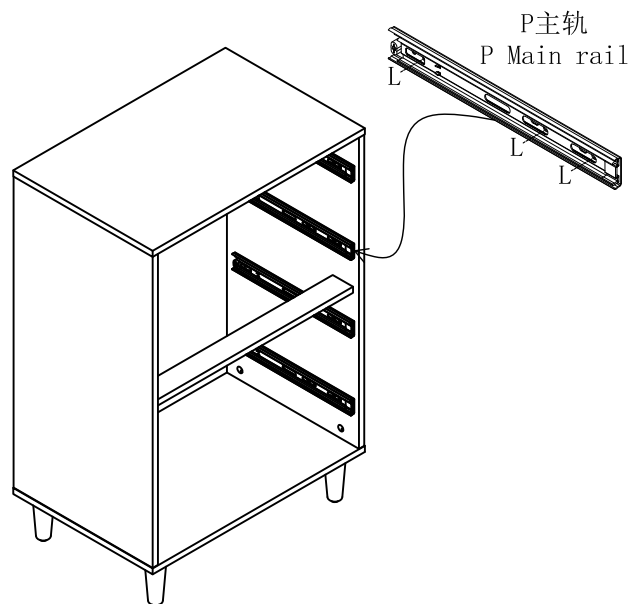

6

- (L)*24
- (P)*4