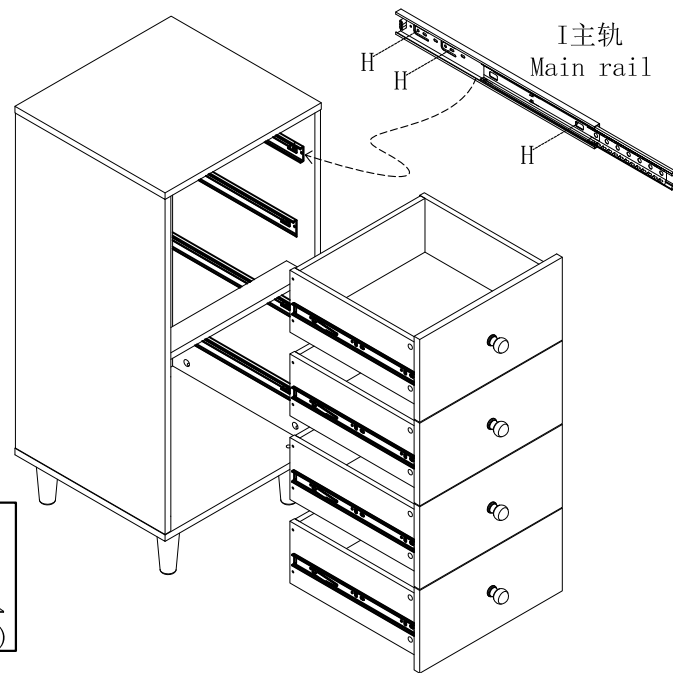

LS187E2-A (0.4m)

安装方法/Installation
method

阀门开关(下压为开)
switch (press)

三节滚珠导轨-10"
Three Section Ball Guide-10"

 (H) *24

 (I) *4

9

10