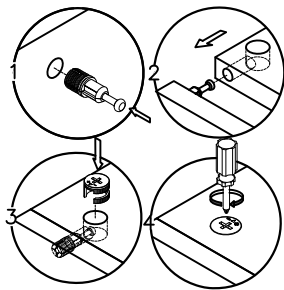

LINSY 林氏家居

五金表/Hardware list

部件表/Parts List

安装示意图/Assembly Instruction

产品名称 Model NO.	LS187E2-A(0.4m)
产品规格 Specification	414*435*915mm
安装工具 Tool	安装人数 Installer
	

 (A)*13 大三合一锁饼 3 in 1 large screw	 (B)*13 二合一螺杆 2-in-1-screw	 (C)*8 木榫- $\varnothing 8 \times 30$ Wood tenon	 (D)*17 小三合一锁饼 Product name
 (E)*17 小二合一螺杆 Product name	 (F)*17 塑料螺母 Plastic Nut	 (G)*17 自攻螺丝-(M4*40mm) Self-tapping screw	 (H)*51 自攻螺丝M3.5*12 Self-tapping screw
 (I)*4 (10*35*26mm) 三节滚珠导轨 (10*35*26mm) Three-section ball rail	 (J)*4 斜边十字螺杆- (M8*35mm) Bevel cross screw-(M8*35mm) colored zinc	 (K)*6 背板扣 Back Panel Buckle	 (L)*6 自攻螺丝M3.5*16 Self-tapping screw
 (M)*4 大扁头自攻螺丝-M4*35 Flat head tapping screw	 (N)*4 拉手-原木色圆形拉手 Handle-log color round handle	 (O)*4 透明防PVC底座 Rubber stopper	 (P)*1 防倒器-家具防倒器白色 Anti-fall device white

LS187E2-A (0.4m)

安装方法/Installation method

二合一/2 in 1

塑料螺母 Plastic nut

阀门开关 (下压为开)
switch (press)

三节滚珠导轨-10"

Three Section Ball Guide-10"

- (D) *16
- (E) *16
- (F) *16
- (G) *16

1

- (H) *24
- (I) *4
- (M) *4
- (N) *4

2

- (J) *4
- (O) *4

3

- (A) *4
- (B) *4

4

LS187E2-A (0.4m)

安装方法/Installation method

二合一/2 in

背板扣
Back Plate Buckle-White

(A)*4

(B)*4

(C)*4

5

(A)*4