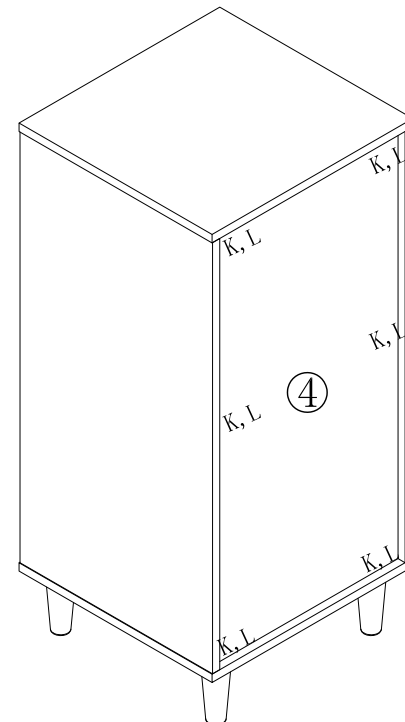

LINSY 林氏家居

五金表/Hardware list

部件表/Parts List

安装示意图/Assembly Instruction

产品名称 Model NO.	LS187E2-A(0.4m)
产品规格 Specification	414*435*915mm
安装工具 Tool	安装人数 Installer
	

 (A)*13 大三合一锁饼 3 in 1 large screw	 (B)*13 二合一螺杆 2-in-1-screw	 (C)*8 木榫- $\varnothing 8 \times 30$ Wood tenon	 (D)*17 小三合一锁饼 Product name
 (E)*17 小二合一螺杆 Product name	 (F)*17 塑料螺母 Plastic Nut	 (G)*17 自攻螺丝-(M4*40mm) Self-tapping screw	 (H)*51 自攻螺丝M3.5*12 Self-tapping screw
 (I)*4 (10*35*26mm) 三节滚珠导轨 (10*35*26mm) Three-section ball rail	 (J)*4 斜边十字螺杆- (M8*35mm) Bevel cross screw-(M8*35mm) colored zinc	 (K)*6 背板扣 Back Panel Buckle	 (L)*6 自攻螺丝M3.5*16 Self-tapping screw
 (M)*4 大扁头自攻螺丝-M4*35 Flat head tapping screw	 (N)*4 拉手-原木色圆形拉手 Handle-log color round handle	 (O)*4 透明防PVC底座 Rubber stopper	 (P)*1 防倒器-家具防倒器白色 Anti-fall device white

安装方法/Installation method

二合一/2 in

背板扣
Back Plate Buckle-White

(A)*4

(B)*4

(C)*4

5

(A)*4

(B)*4

(C)*4

7

(K)*6

(L)*6

8

(L)

(H)

LS187E2-A (0.4m)

安装方法/Installation
method

阀门开关(下压为开)
switch (press)

三节滚珠导轨-10"
Three Section Ball Guide-10"

 (H) *24

 (I) *4

9

10