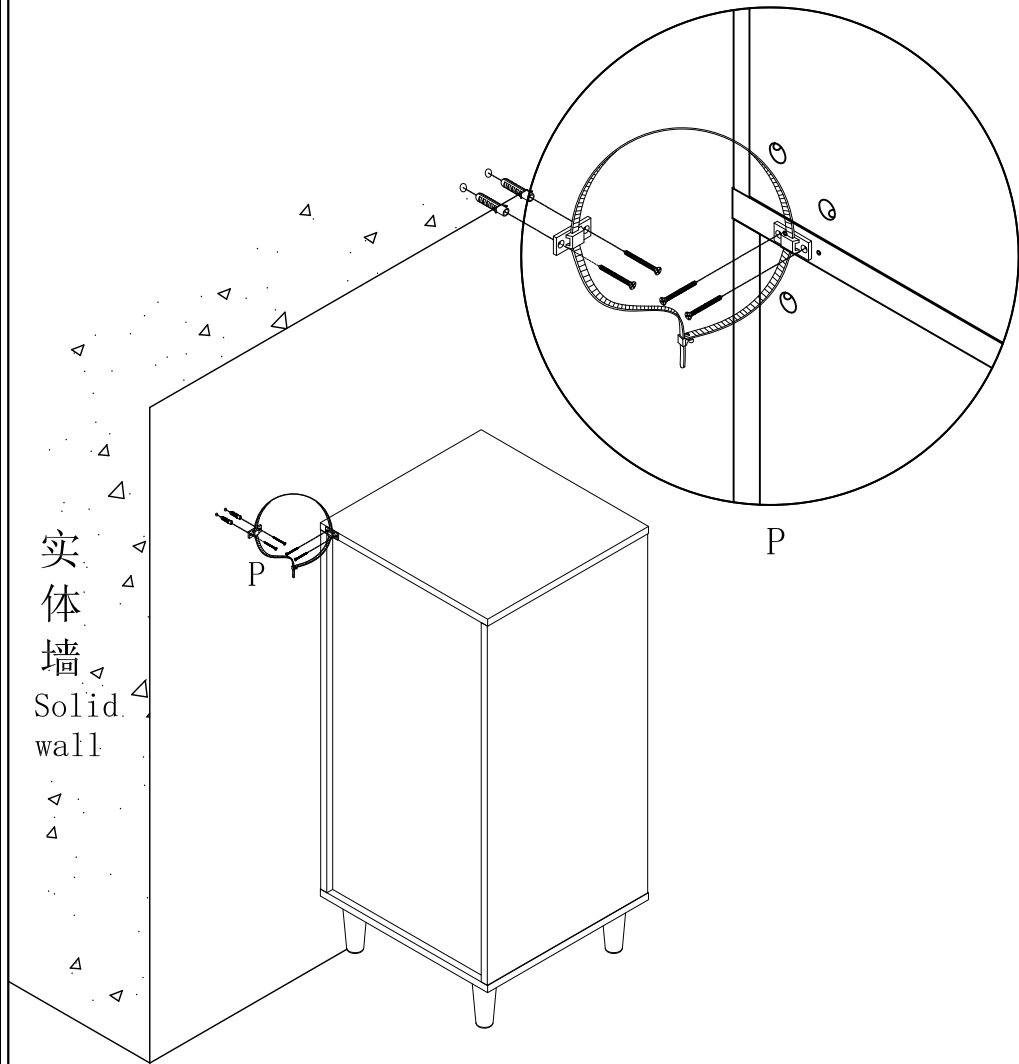

LINSY 林氏家居

五金表/Hardware list

部件表/Parts List

安装示意图/Assembly Instruction

产品名称 Model NO.	LS187E2-A(0.4m)
产品规格 Specification	414*435*915mm
安装工具 Tool	安装人数 Installer
	

 (A)*13 大三合一锁饼 3 in 1 large screw	 (B)*13 二合一螺杆 2-in-1-screw	 (C)*8 木榫- $\varnothing 8 \times 30$ Wood tenon	 (D)*17 小三合一锁饼 Product name
 (E)*17 小二合一螺杆 Product name	 (F)*17 塑料螺母 Plastic Nut	 (G)*17 自攻螺丝-(M4*40mm) Self-tapping screw	 (H)*51 自攻螺丝M3.5*12 Self-tapping screw
 (I)*4 (10*35*26mm) 三节滚珠导轨 (10*35*26mm) Three-section ball rail	 (J)*4 斜边十字螺杆- (M8*35mm) Bevel cross screw-(M8*35mm) colored zinc	 (K)*6 背板扣 Back Panel Buckle	 (L)*6 自攻螺丝M3.5*16 Self-tapping screw
 (M)*4 大扁头自攻螺丝-M4*35 Flat head tapping screw	 (N)*4 拉手-原木色圆形拉手 Handle-log color round handle	 (O)*4 透明防PVC底座 Rubber stopper	 (P)*1 防倒器-家具防倒器白色 Anti-fall device white

LS187E2-A (0.4m)

安装方法/Installation
method

阀门开关(下压为开)
switch (press)

三节滚珠导轨-10"
Three Section Ball Guide-10"

 (H) *24

 (I) *4

9

10

11

12

LS187E2-A(0.4m)

(P)*1

实体墙
Solid wall