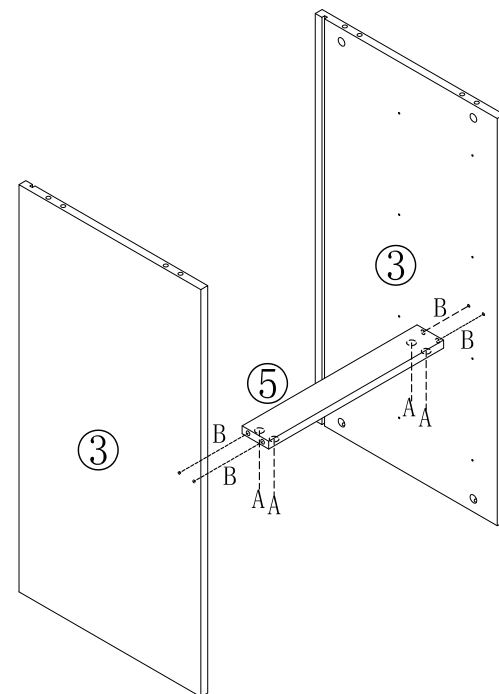

LINSY 林氏家居

五金表/Hardware list

部件表/Parts List

安装示意图/Assembly Instruction

产品名称 Model NO.	LS187E2-A(0.4m)
产品规格 Specification	414*435*915mm
安装工具 Tool	安装人数 Installer
	

 (A)*13 大三合一锁饼 3 in 1 large screw	 (B)*13 二合一螺杆 2-in-1-screw	 (C)*8 木榫- $\varnothing 8 \times 30$ Wood tenon	 (D)*17 小三合一锁饼 Product name
 (E)*17 小二合一螺杆 Product name	 (F)*17 塑料螺母 Plastic Nut	 (G)*17 自攻螺丝-(M4*40mm) Self-tapping screw	 (H)*51 自攻螺丝M3.5*12 Self-tapping screw
 (I)*4 (10*35*26mm) 三节滚珠导轨 (10*35*26mm) Three-section ball rail	 (J)*4 斜边十字螺杆- (M8*35mm) Bevel cross screw-(M8*35mm) colored zinc	 (K)*6 背板扣 Back Panel Buckle	 (L)*6 自攻螺丝M3.5*16 Self-tapping screw
 (M)*4 大扁头自攻螺丝-M4*35 Flat head tapping screw	 (N)*4 拉手-原木色圆形拉手 Handle-log color round handle	 (O)*4 透明防PVC底座 Rubber stopper	 (P)*1 防倒器-家具防倒器白色 Anti-fall device white

LS187E2-A (0.4m)

安装方法/Installation method

二合一/2 in 1

塑料螺母 Plastic nut

阀门开关 (下压为开)
switch (press)

三节滚珠导轨-10"

Three Section Ball Guide-10"

- (D) *16
- (E) *16
- (F) *16
- (G) *16

1

- (H) *24
- (I) *4
- (M) *4
- (N) *4

2

- (J) *4
- (O) *4

3

- (A) *4
- (B) *4

4

LS187E2-A (0.4m)

安装方法/Installation method

二合一/2 in

背板扣
Back Plate Buckle-White

(A)*4

(B)*4

(C)*4

5

(A)*4