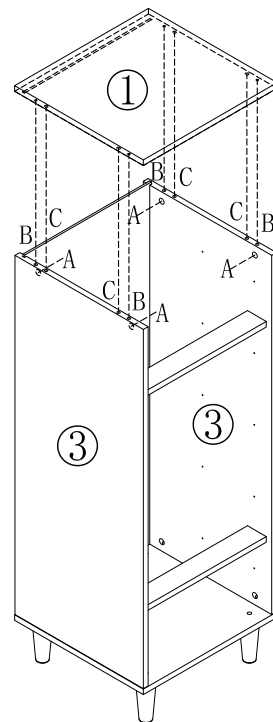

LINSY 林氏家居

五金表/Hardware list

部件表/Parts List

安装示意图/Assembly Instruction

产品名称 Model NO. LS187E3-A(0.4m)

产品规格 Specification 414*435*1107mm

安装工具 Tool 安装人数 Installer

(A) *17
大三合一锁饼
3 in 1 large screw

1

- (H) *30
- (I) *5
- (M) *5
- (N) *5

3

- (A) *8
- (B) *8

2

4

LS187E3-A(0.4m)

安装方法/Installation method

二合一/2 in

背板扣
Back Plate Buckle-White

(A)*4

(B)*4

(C)*4

5

6

(A)*4

(B)*4

(C)*4

7

(K)*6

(L)*6

8

LS187E3-A(0.4m)

安装方法/Installation
method