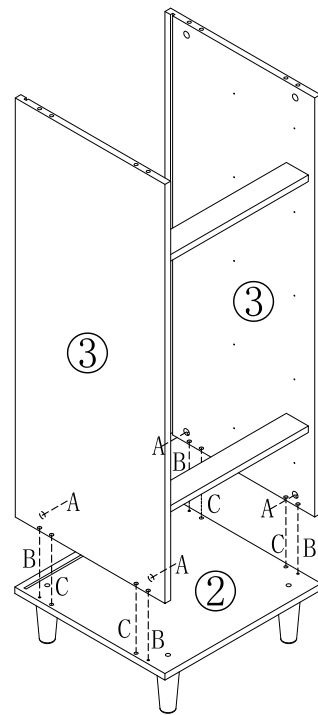

LINSY 林氏家居

五金表/Hardware list

部件表/Parts List

安装示意图/Assembly Instruction

产品名称 Model NO. LS187E3-A(0.4m)

产品规格 Specification 414*435*1107mm

安装工具 Tool 安装人数 Installer

(A) *17
大三合一锁饼
3 in 1 large screw

(I) *5
(10" *35*26mm) 三节滚珠导轨
(10" *35*26mm)
Three-section ball rail

(J) *4
斜边十字螺杆-
(M8*35mm)
Bevel cross screw-(M8*35mm)
colored zinc

(K) *6
背板扣
Back Panel Buckle

(L) *6
自攻螺丝M3.5*16
Self-tapping screw

(M) *5
大扁头自攻螺丝-M4*35
Flat head tapping screw

二合一/2 in

背板扣
Back Plate Buckle-White

(A)*4

(B)*4

(C)*4

5

6

(A)*4

(B)*4

(C)*4

7

(K)*6

(L)*6

8

LS187E3-A(0.4m)

安装方法/Installation
method