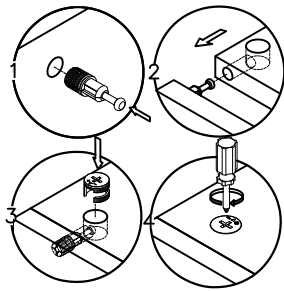

(I) *5
(10" *35*26mm) 三节滚珠导轨
(10" *35*26mm)
Three-section ball rail

(J) *4
斜边十字螺杆-
(M8*35mm)
Bevel cross screw-(M8*35mm)
colored zinc

(K) *6
背板扣
Back Panel Buckle

(L) *6
自攻螺丝M3.5*16
Self-tapping screw

(M) *5
大扁头自攻螺丝-M4*35
Flat head tapping screw

LS187E3-A(0.4m)

安装方法/Installation method

二合一/2 in

塑料螺母 Plastic nut

阀门开关(下压为开)
switch (press)

三节滚珠导轨-10"
Three Section Ball Guide-10"

- (D) *20
- (E) *20
- (F) *20
- (G) *20

- (J) *4
- (O) *4

1

- (H) *30
- (I) *5
- (M) *5
- (N) *5

3

- (A) *8
- (B) *8

2

4

LS187E3-A(0.4m)

安装方法/Installation method

二合一/2 in

背板扣
Back Plate Buckle-White

(A)*4

(B)*4

(C)*4

5

6

(A)*4