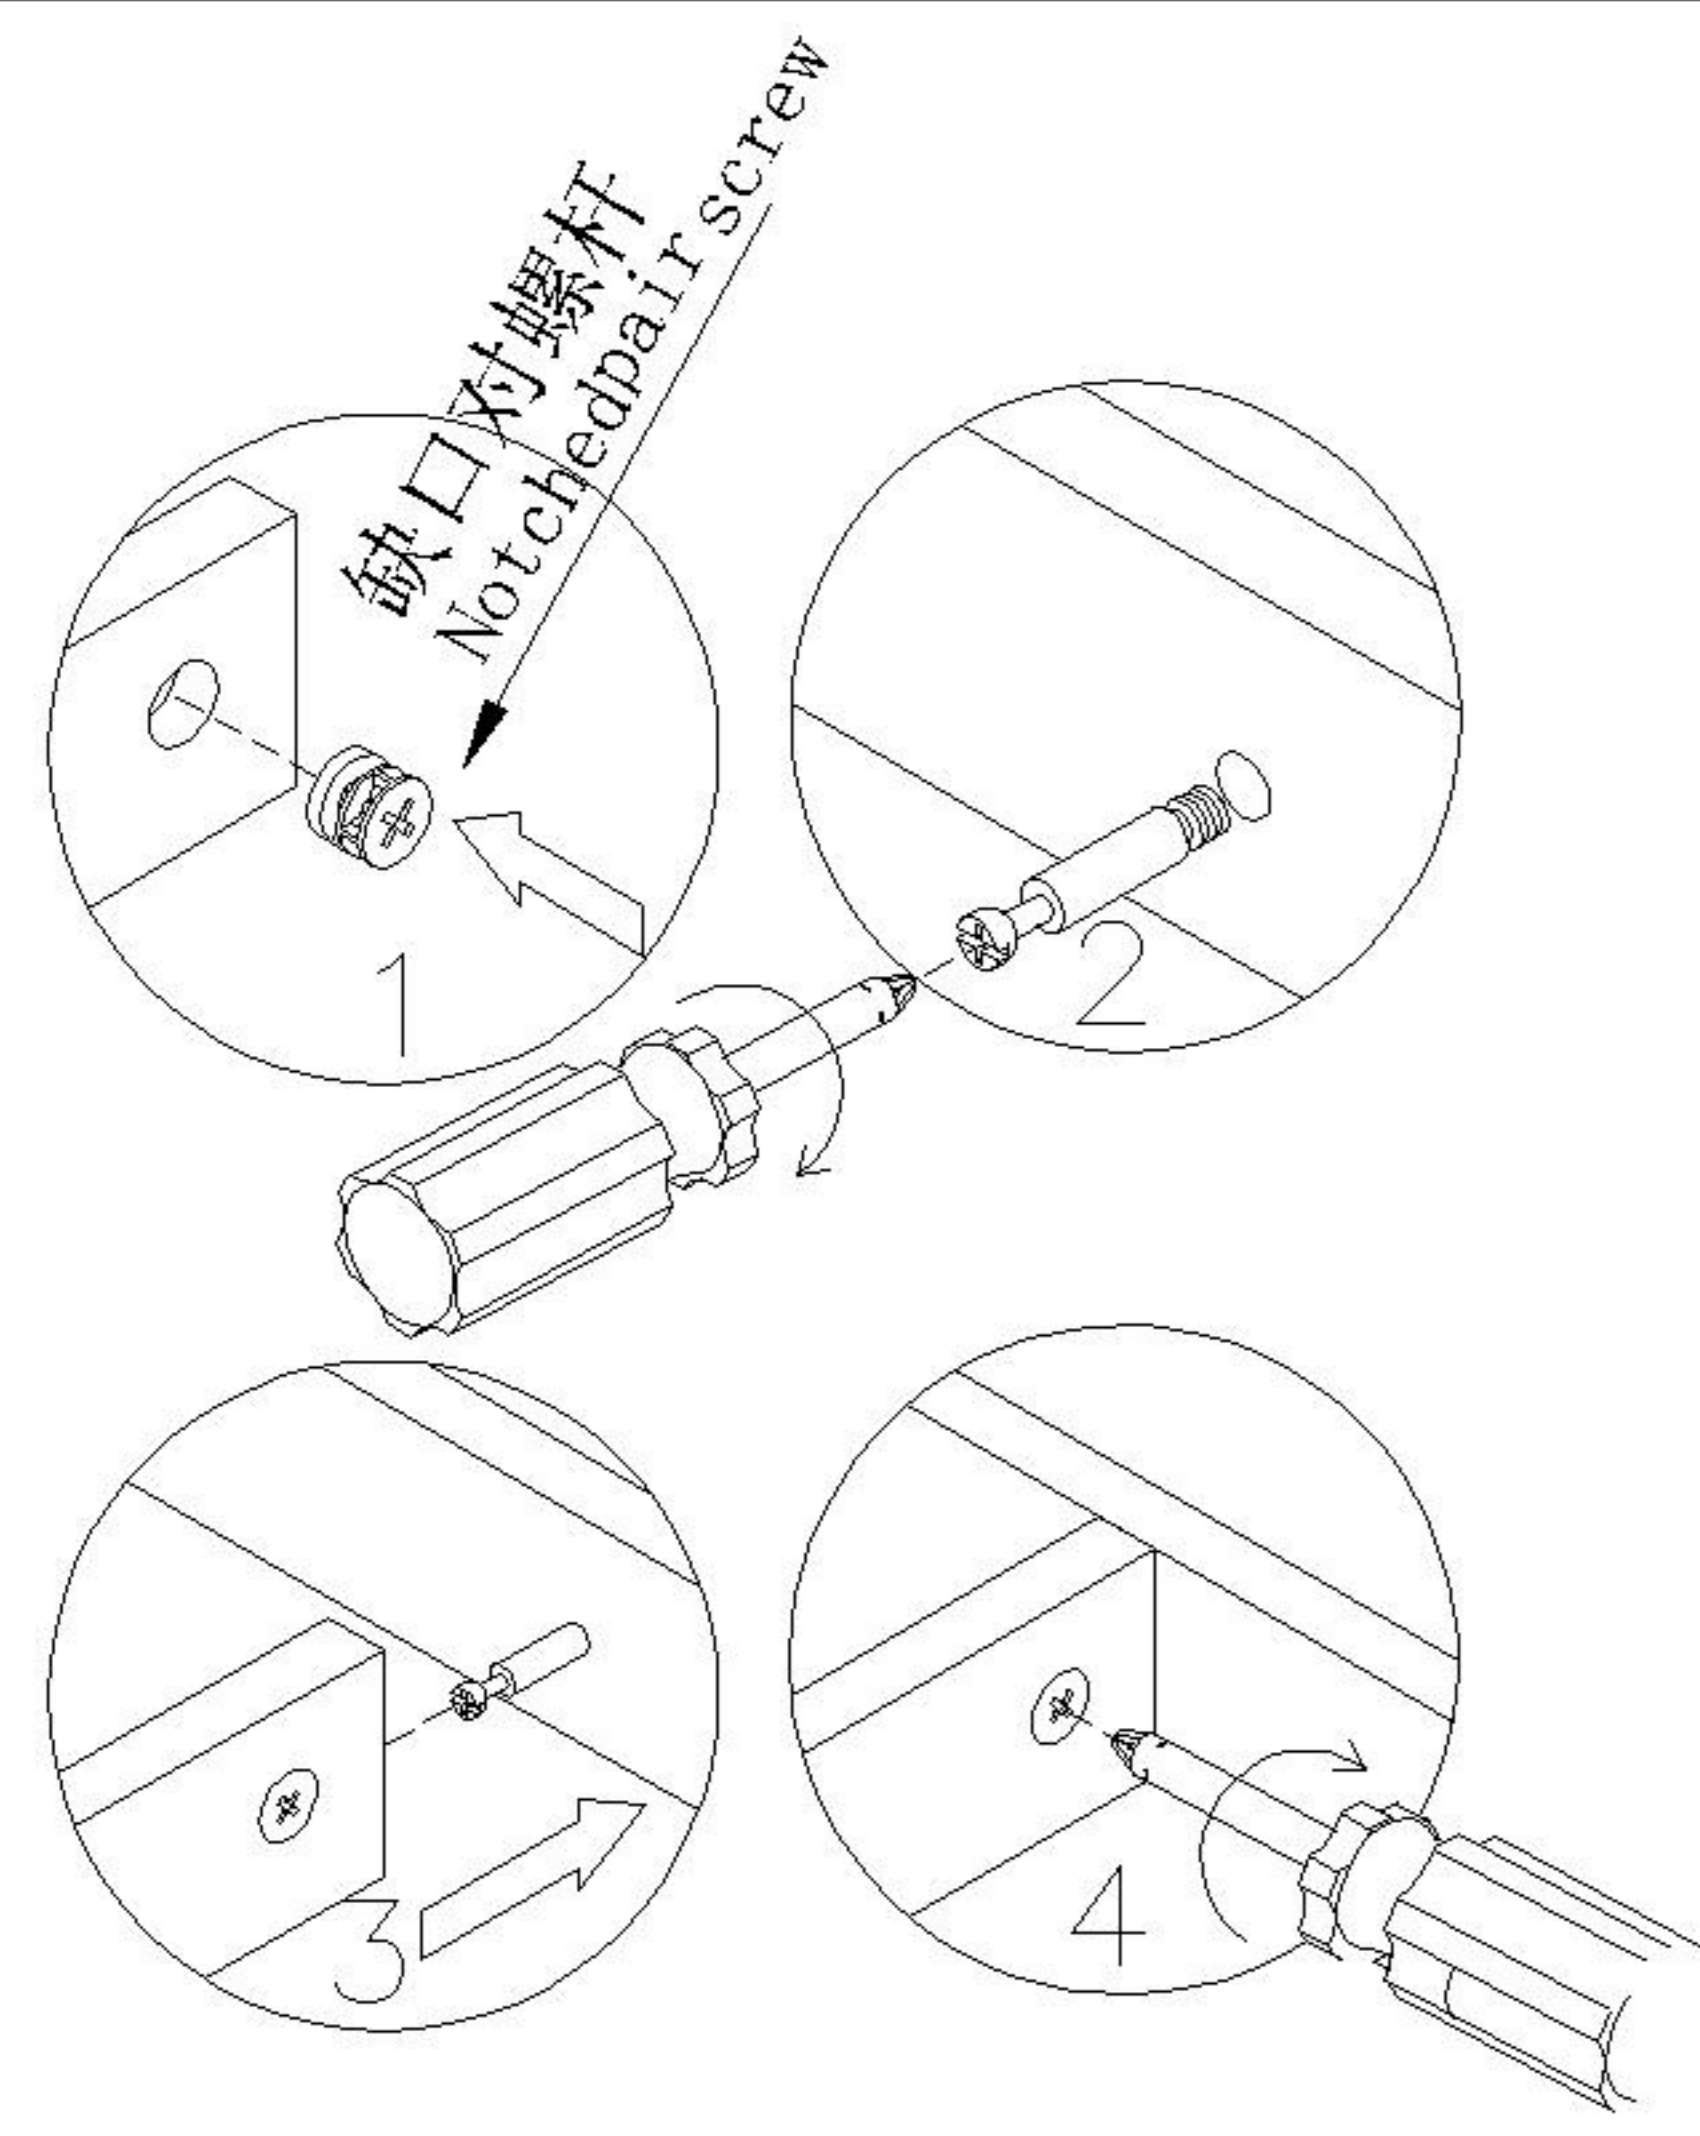

MI2E-A 0.6m

安装方法/
Installation method

二合一/2 in 1

塑料螺母 Plastic nut

阀门开关(下压为开)
Valve switch (press down to open)

三节滚珠导轨-10"
Three Section Ball Guide-10"

- (F)*16
- (G)*16

X4

- (I)*16
- (K)*16
- (J)*4
- (L)*24
- (A)*4
- (H)*4

X4

- (P)*4
- (Q)*4

- (D)*8
- (E)*8
- (N)*4
- (R)*1

MI2E-A 0.6m

安装方法/
Installation method

二合一/2 in 1

阀门开关(下压为开)
Valve switch (press down to open)

三节滚珠导轨-10"
Three Section Ball Guide-10"

- (D)*8 (H)*4
- (E)*8 (L)*24
- (N)*4

5

- (D)*4
- (E)*4
- (N)*4
- (O)*1

6

7

- (B)*8
- (M)*8

8