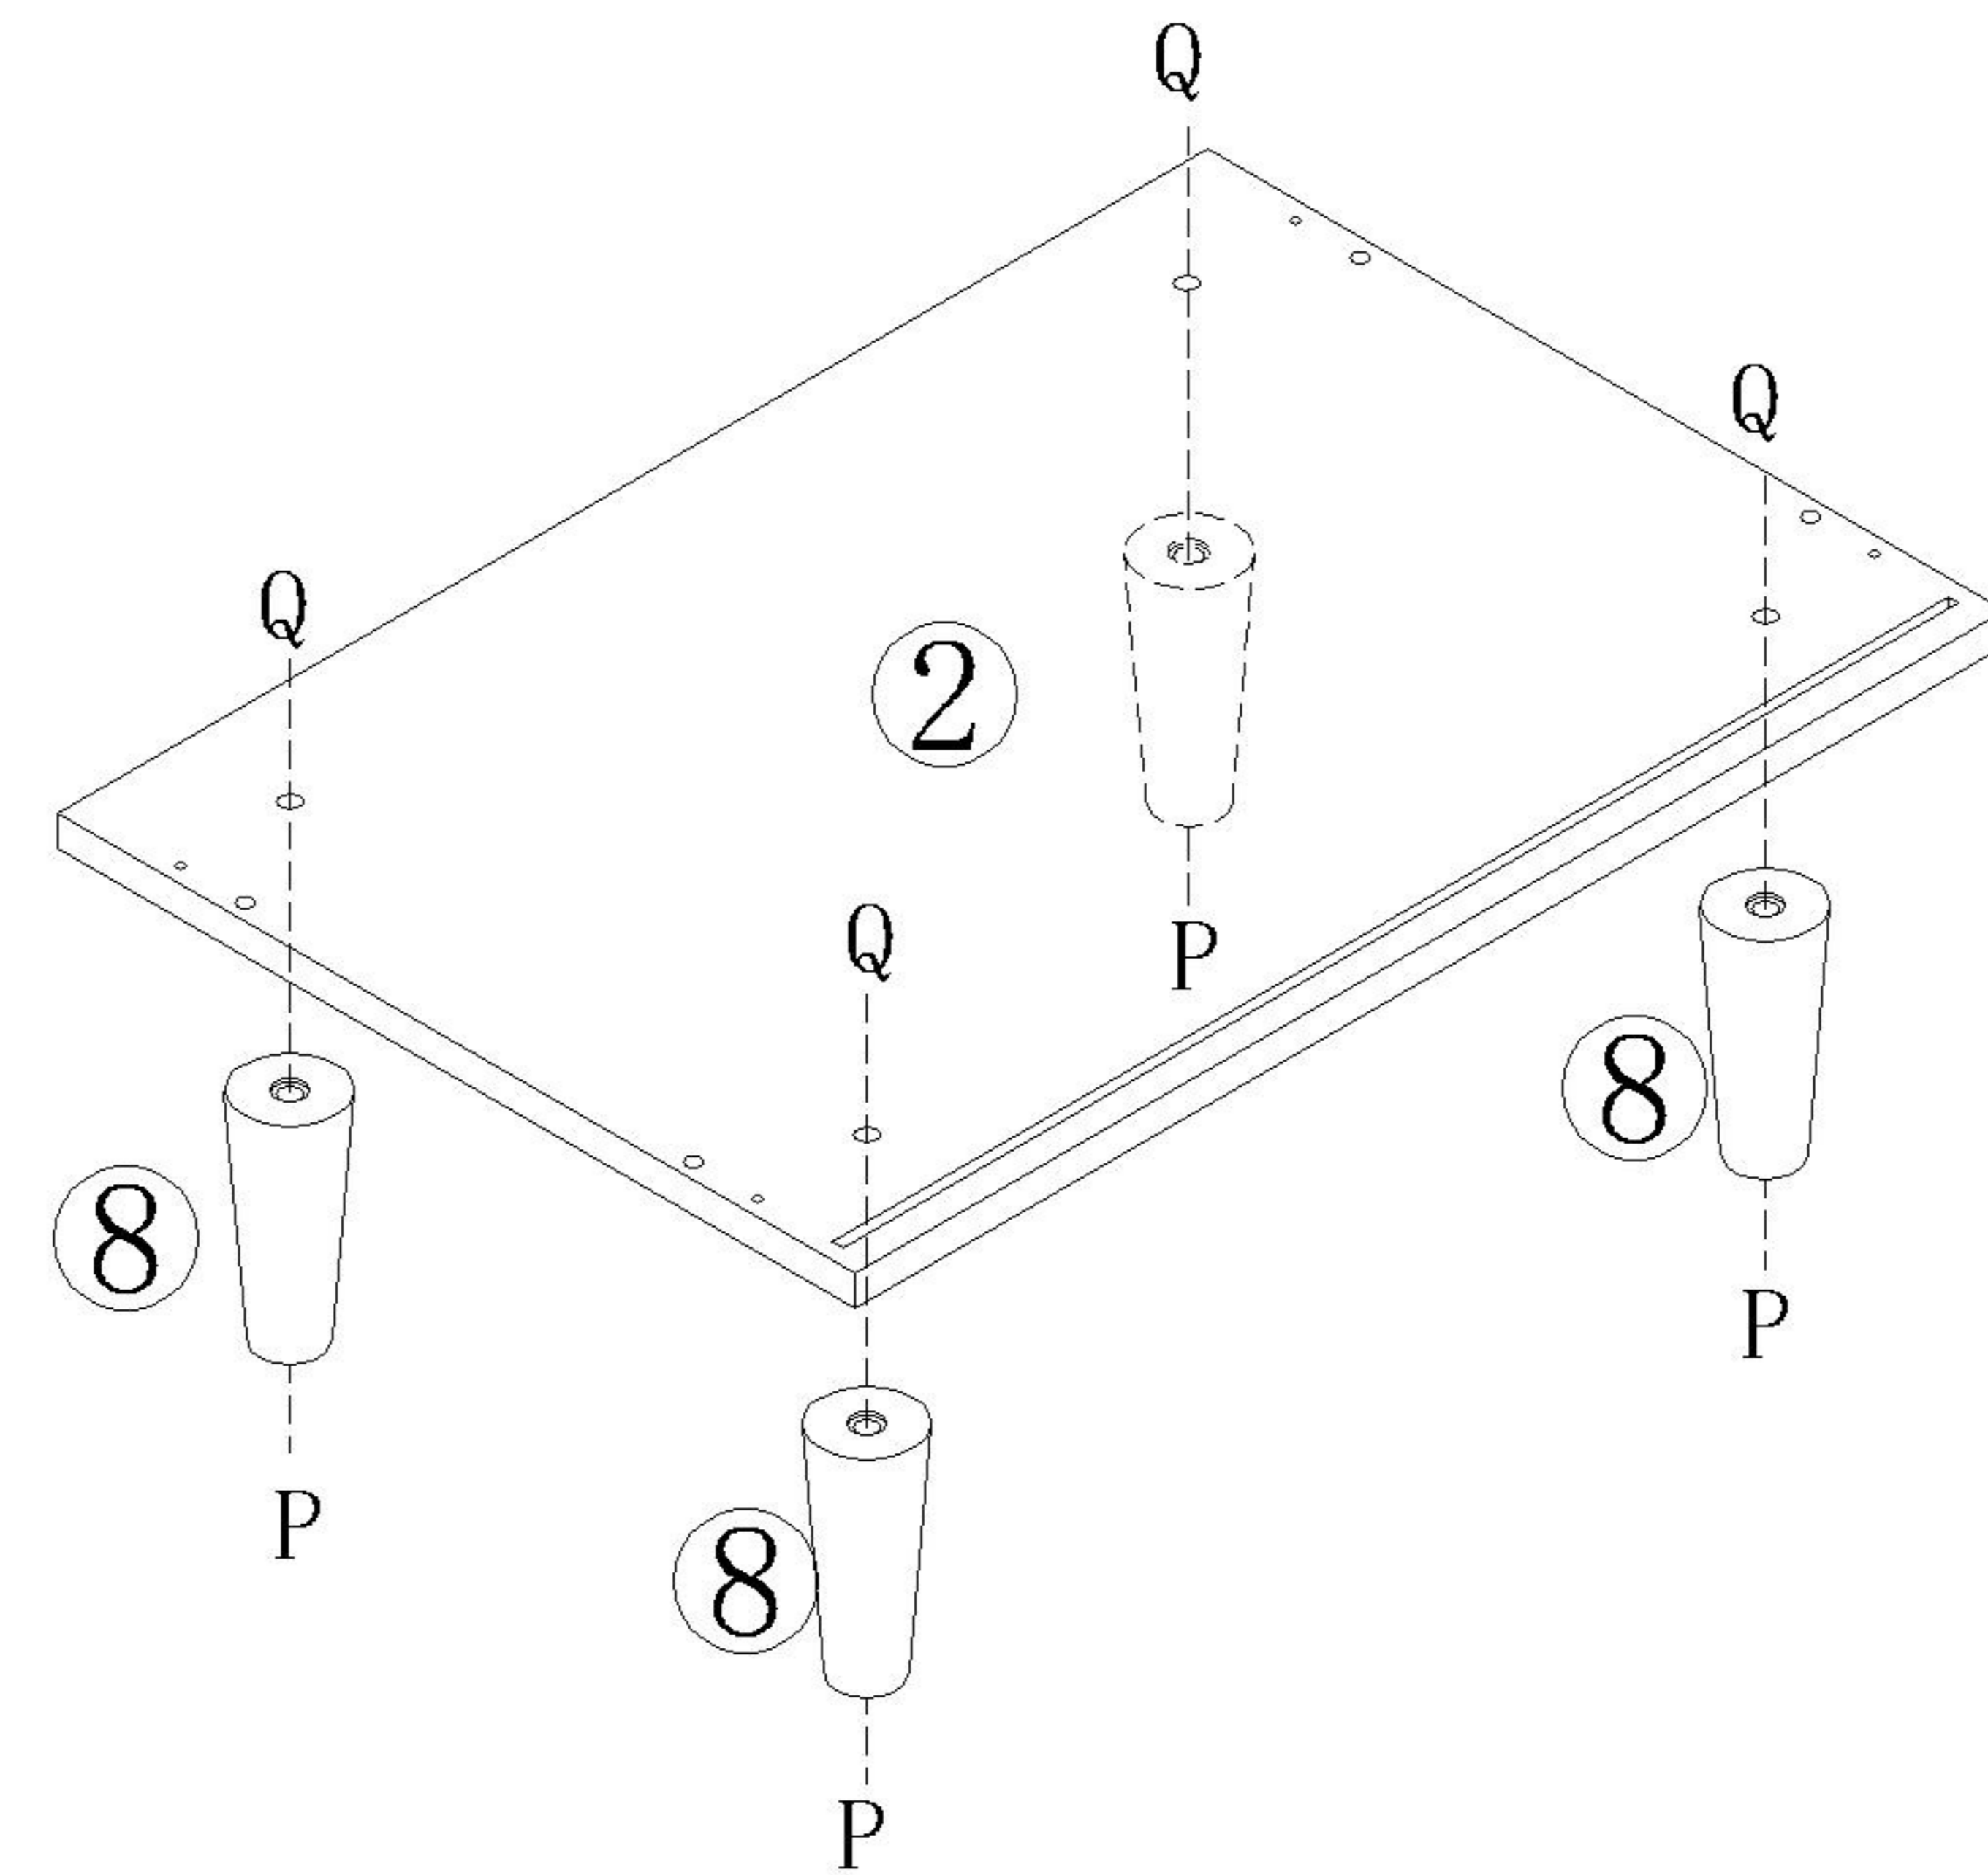

LINSY 林氏家居

五金表/Hardware list

部件表/Parts List

安装示意图/Assembly Instruction

产品名称 Model NO.

MI2E-A 0.6m

产品规格 Specification

574*417*958MM

MI2E-A 0.6m

安装方法/
Installation method

二合一/2 in 1

塑料螺母 Plastic nut

阀门开关(下压为开)
Valve switch (press down to open)

三节滚珠导轨-10"
Three Section Ball Guide-10"

- (F)*16
- (G)*16

X4

- (I)*16
- (K)*16
- (J)*4
- (L)*24
- (A)*4
- (H)*4

X4

- (P)*4
- (Q)*4

- (D)*8
- (E)*8
- (N)*4
- (R)*1

MI2E-A 0.6m

安装方法/
Installation method

二合一/2 in 1

阀门开关(下压为开)
Valve switch (press down to open)

三节滚珠导轨-10"
Three Section Ball Guide-10"

- (D)*8 (H)*4
- (E)*8 (L)*24
- (N)*4

5

- (D)*4
- (E)*4
- (N)*4
- (O)*1

6

7

- (B)*8
- (M)*8

8