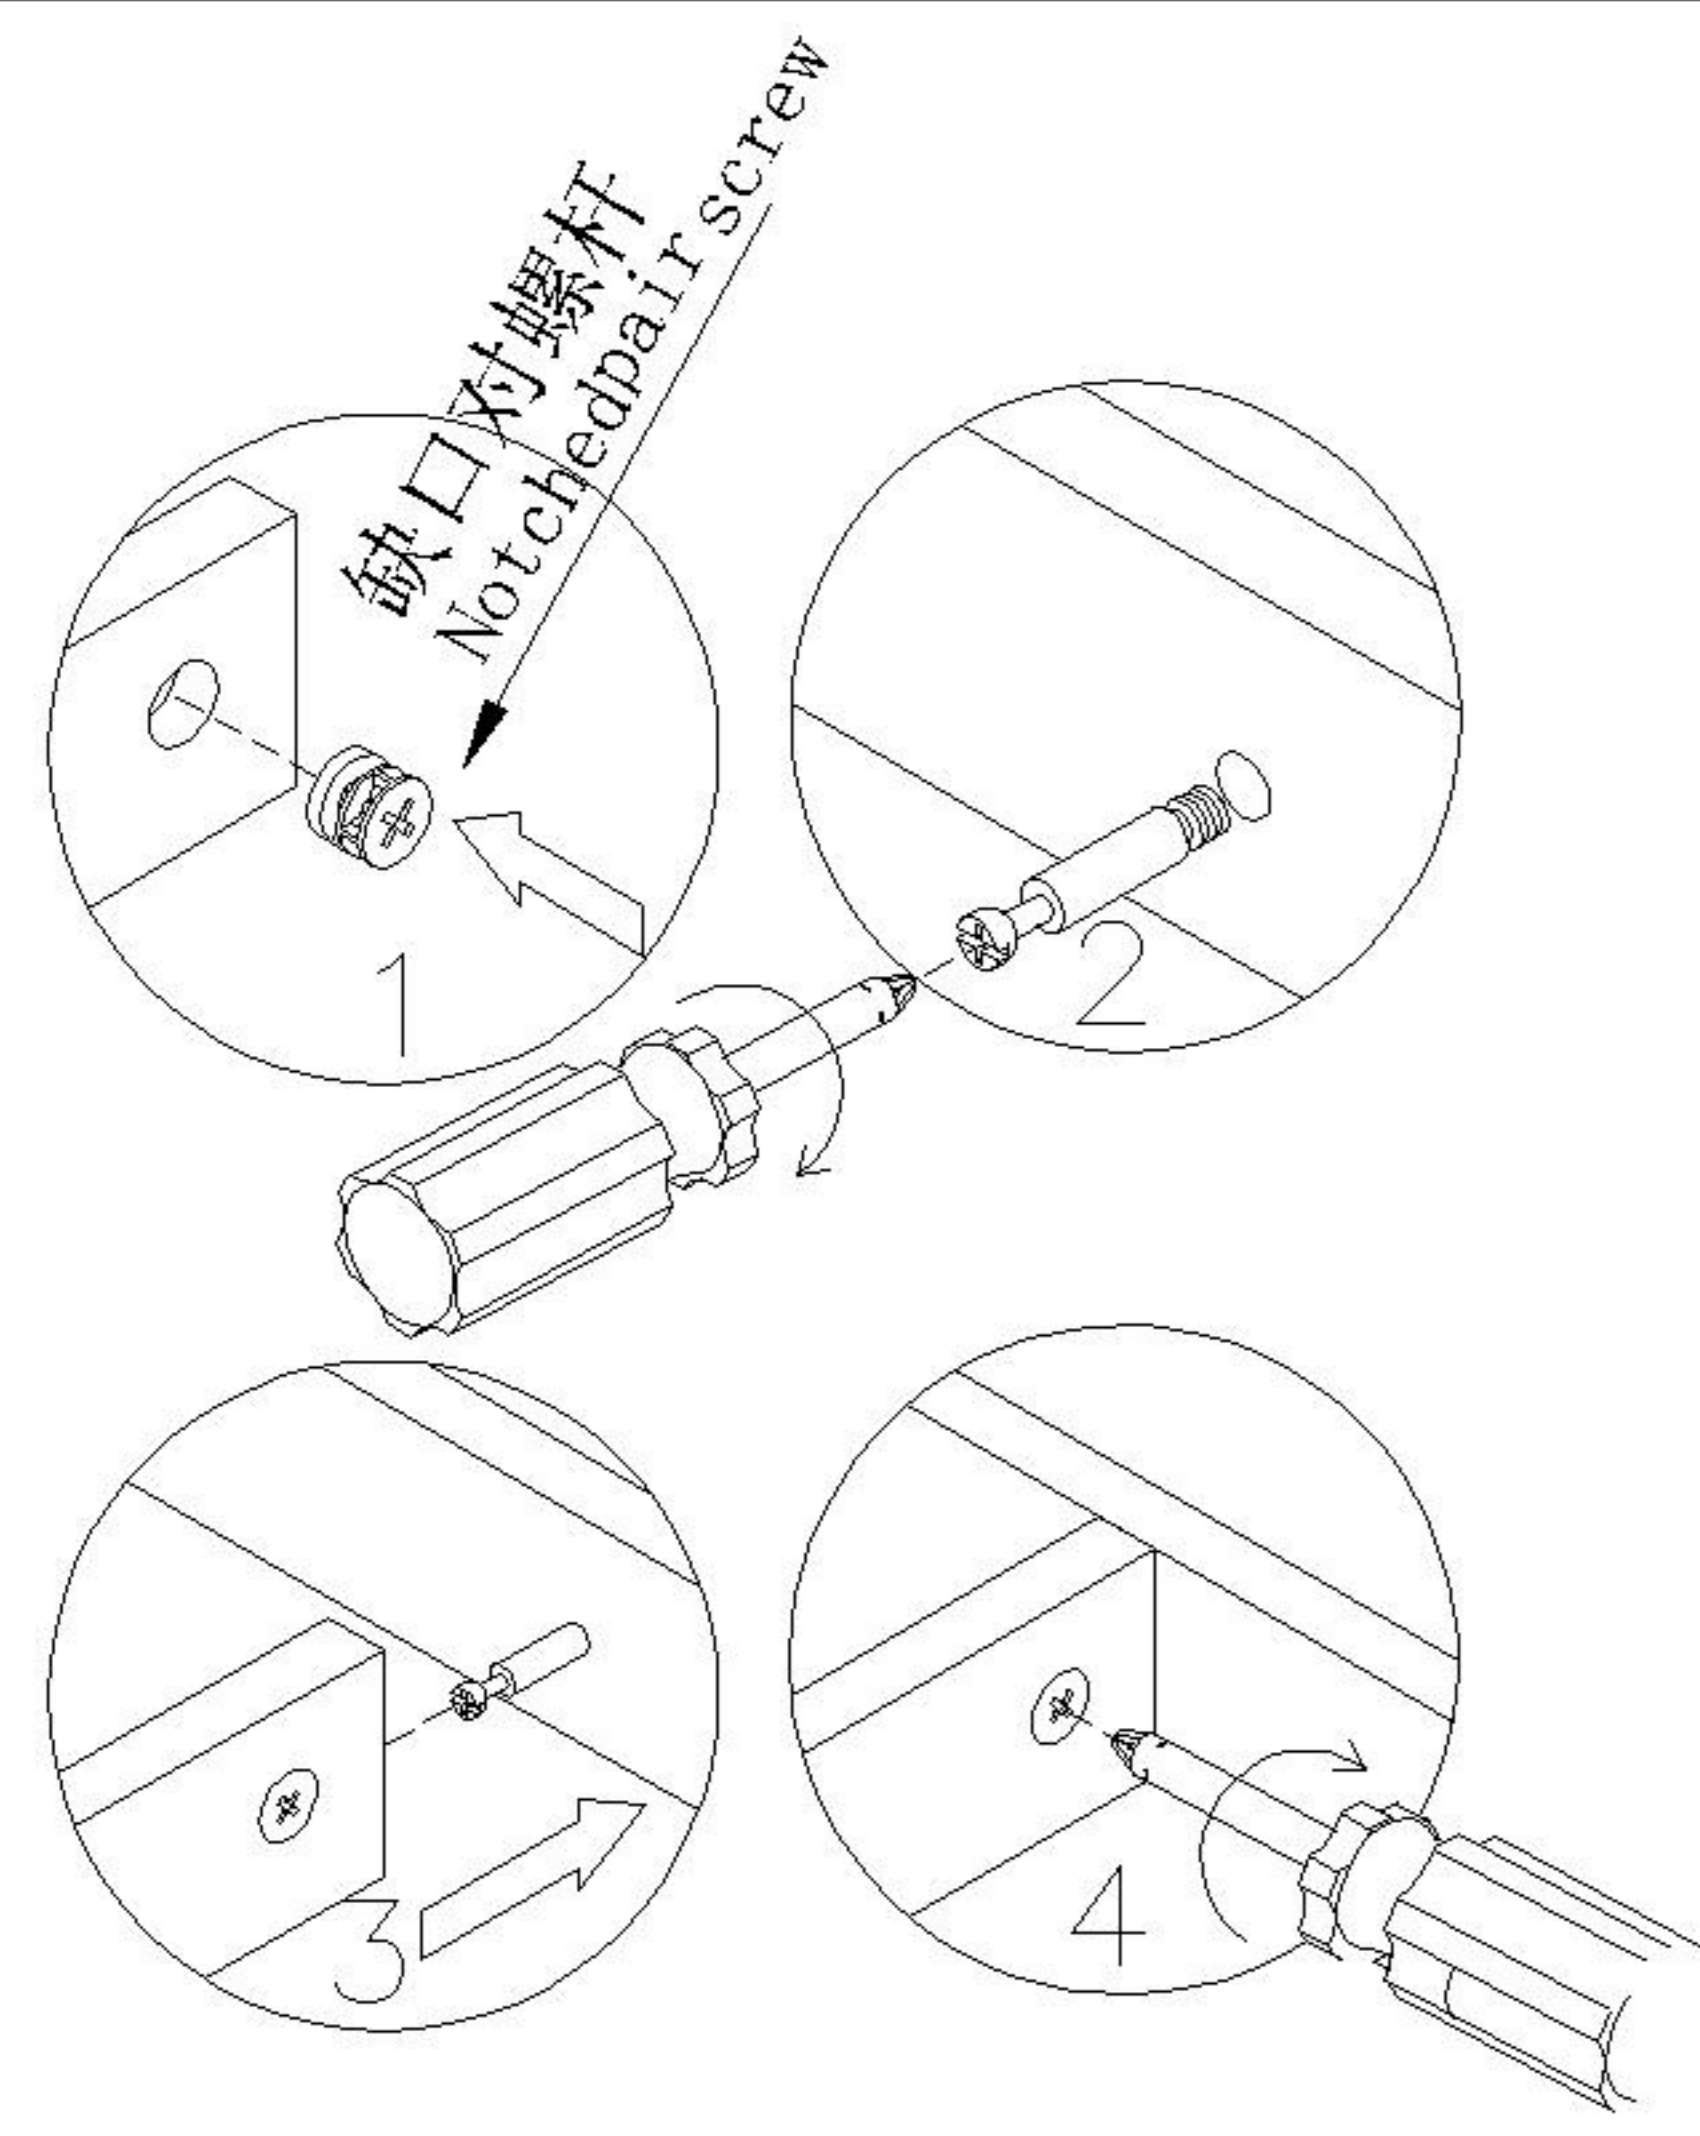

LINSY 林氏家居

五金表/Hardware list

部件表/Parts List

安装示意图/Assembly Instruction

产品名称 Model NO.

MI2E-A 0.6m

产品规格 Specification

574*417*958MM

安装工具 Tool

安装人数 Installer

(A)*4	(B)*8	(C)*2	(D)*21
拉手-铝合金黑色哑光 Handle	背板扣 Back Panel Buckle	家具防倒器白色 Anti-fall device	二合一螺杆 2-in-1-screw
(E)*21	(F)*17	(G)*17	(H)*4
大三合一锁饼 3-in-1 large lock	小三合一锁饼 3-in-1 small lock	小二合一杆 2-in-1 small rod	三节滚珠导轨10" Three-section rail
(I)*17	(J)*4	(K)*17	(L)*51
塑料螺母 Plastic Nut	拉手螺丝-M4*20mm Pulling screw	自攻螺丝M4*40 Self-tapping screw	自攻螺丝M3.5*12 Self-tapping screw
(M)*8	(N)*13	(O)*1	(P)*4
自攻螺丝M3.5*16 Self-tapping screw	木榫-Φ8*30 Wood tenon	白色夹板条L=768 White splint strip	胶塞-9厘PVC脚垫 Rubber stopper
(Q)*4	(R)*1		
斜边十字螺杆-M8*30mm Bevel cross screw	过山丝-(M7*38mm) Confirmat screw		

MI2E-A 0.6m

安装方法/
Installation method

二合一/2 in 1

塑料螺母 Plastic nut

阀门开关(下压为开)
Valve switch (press down to open)

三节滚珠导轨-10"
Three Section Ball Guide-10"

- (F)*16
- (G)*16

X4

三节滚珠导轨-10"
Three Section Ball Guide-10"

- (D)*8 (H)*4
- (E)*8 (L)*24
- (N)*4

5

- (D)*4
- (E)*4
- (N)*4
- (O)*1

6

7

- (B)*8
- (M)*8

8