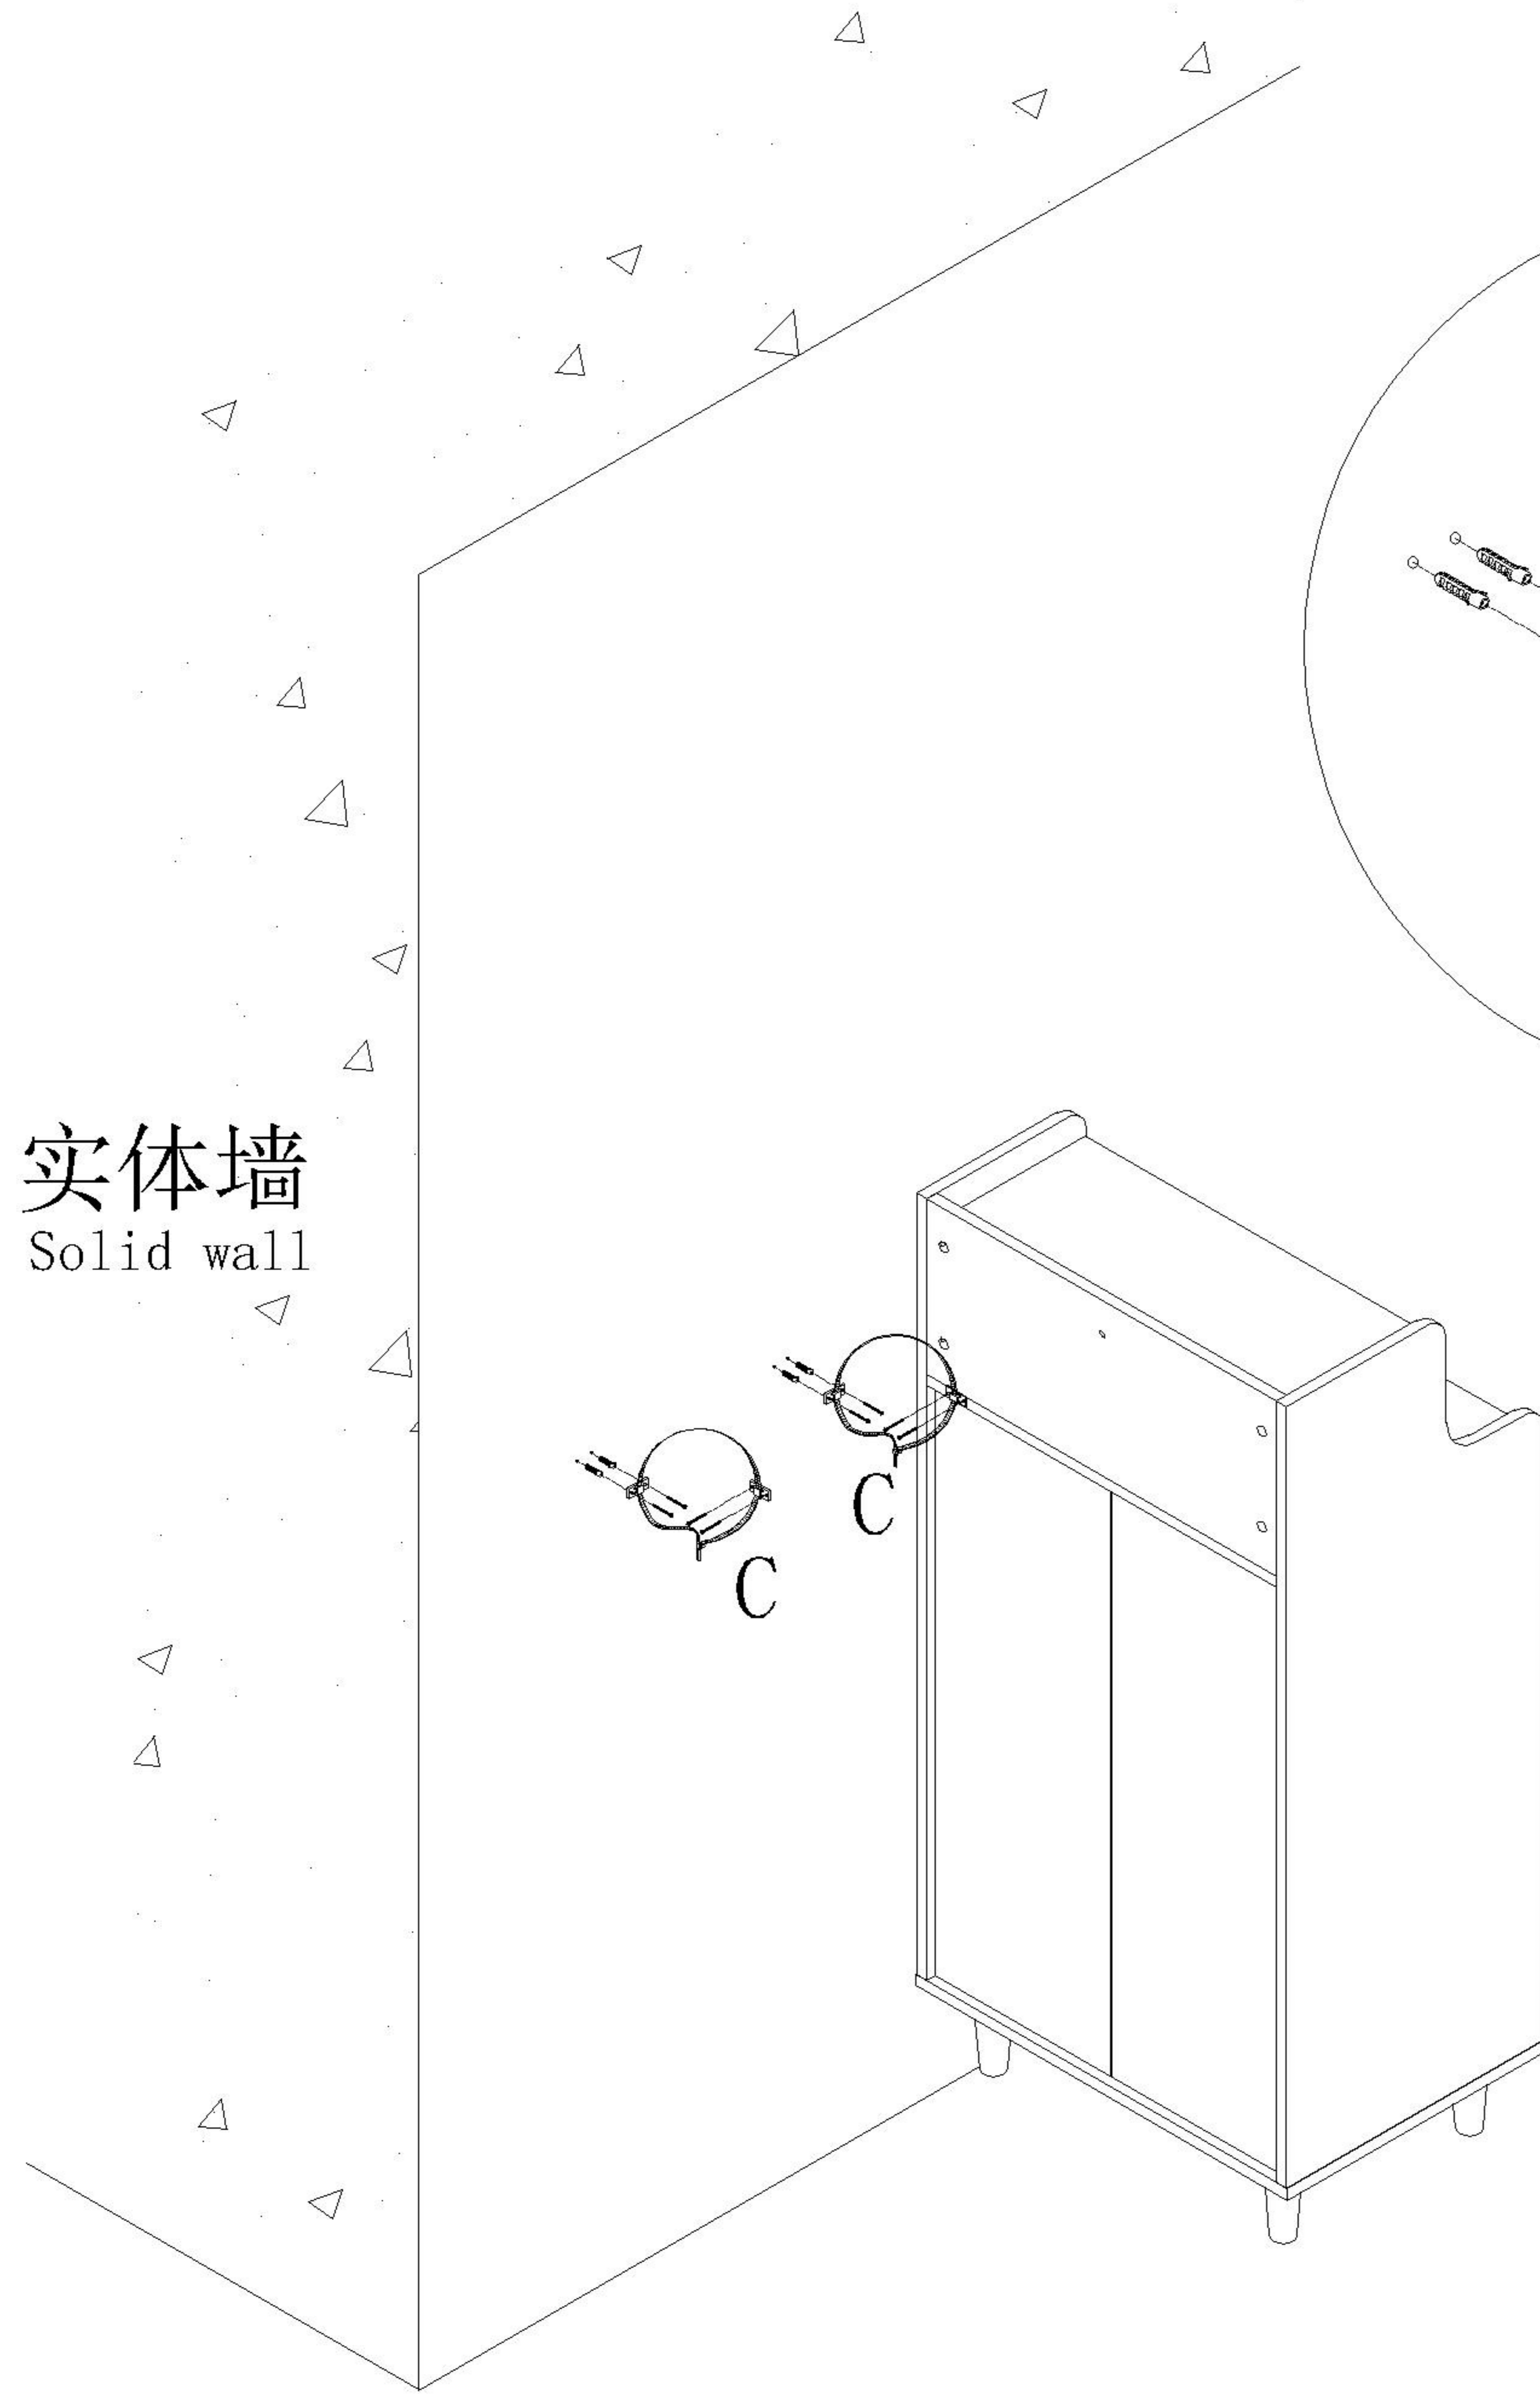

LINSY 林氏家居

五金表/Hardware list

部件表/Parts List

安装示意图/Assembly Instruction

产品名称 Model NO.

MI2E-A 0.6m

产品规格 Specification

574*417*958MM

- (I)*16
- (K)*16
- (J)*4
- (L)*24
- (A)*4
- (H)*4

X4

- (P)*4
- (Q)*4

- (D)*8
- (E)*8
- (N)*4
- (R)*1

MI2E-A 0.6m

安装方法/
Installation method

二合一/2 in 1

阀门开关(下压为开)
Valve switch (press down to open)

三节滚珠导轨-10"
Three Section Ball Guide-10"

- (D)*8 (H)*4
- (E)*8 (L)*24
- (N)*4

5

- (D)*4
- (E)*4
- (N)*4
- (O)*1

6

7

- (B)*8
- (M)*8

8

MI2E-A 0.6m

(C)*2

实体墙
Solid wall

C放大图