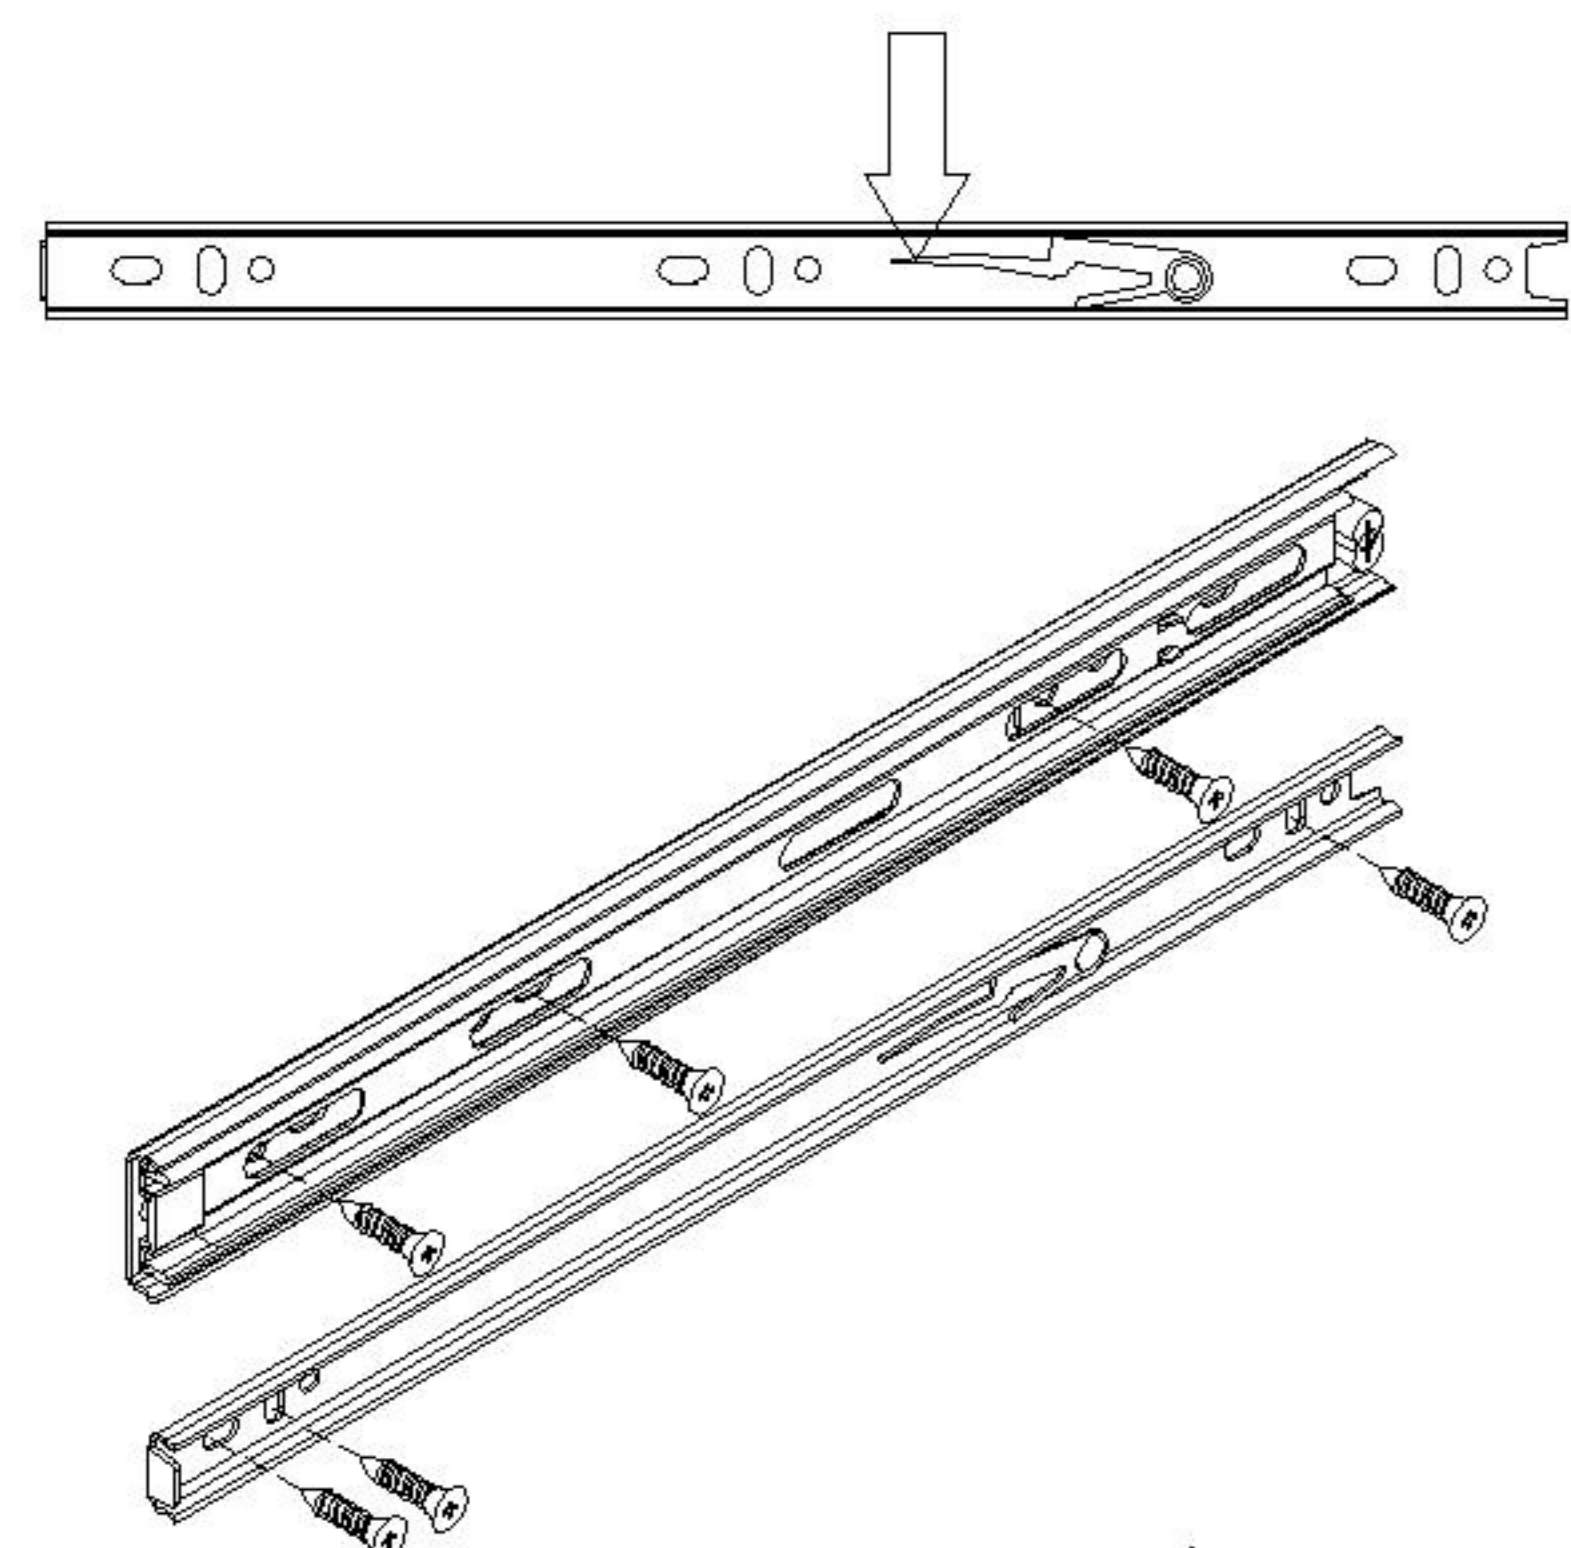

- (I)*16
- (K)*16
- (J)*4
- (L)*24
- (A)*4
- (H)*4

X4

- (P)*4
- (Q)*4

- (D)*8
- (E)*8
- (N)*4
- (R)*1

MI2E-A 0.6m

安装方法/
Installation method

二合一/2 in 1

阀门开关(下压为开)
Valve switch (press down to open)

三节滚珠导轨-10"
Three Section Ball Guide-10"

- (D)*8 (H)*4
- (E)*8 (L)*24
- (N)*4

5

- (D)*4
- (E)*4
- (N)*4
- (O)*1

6

7

- (B)*8
- (M)*8

8