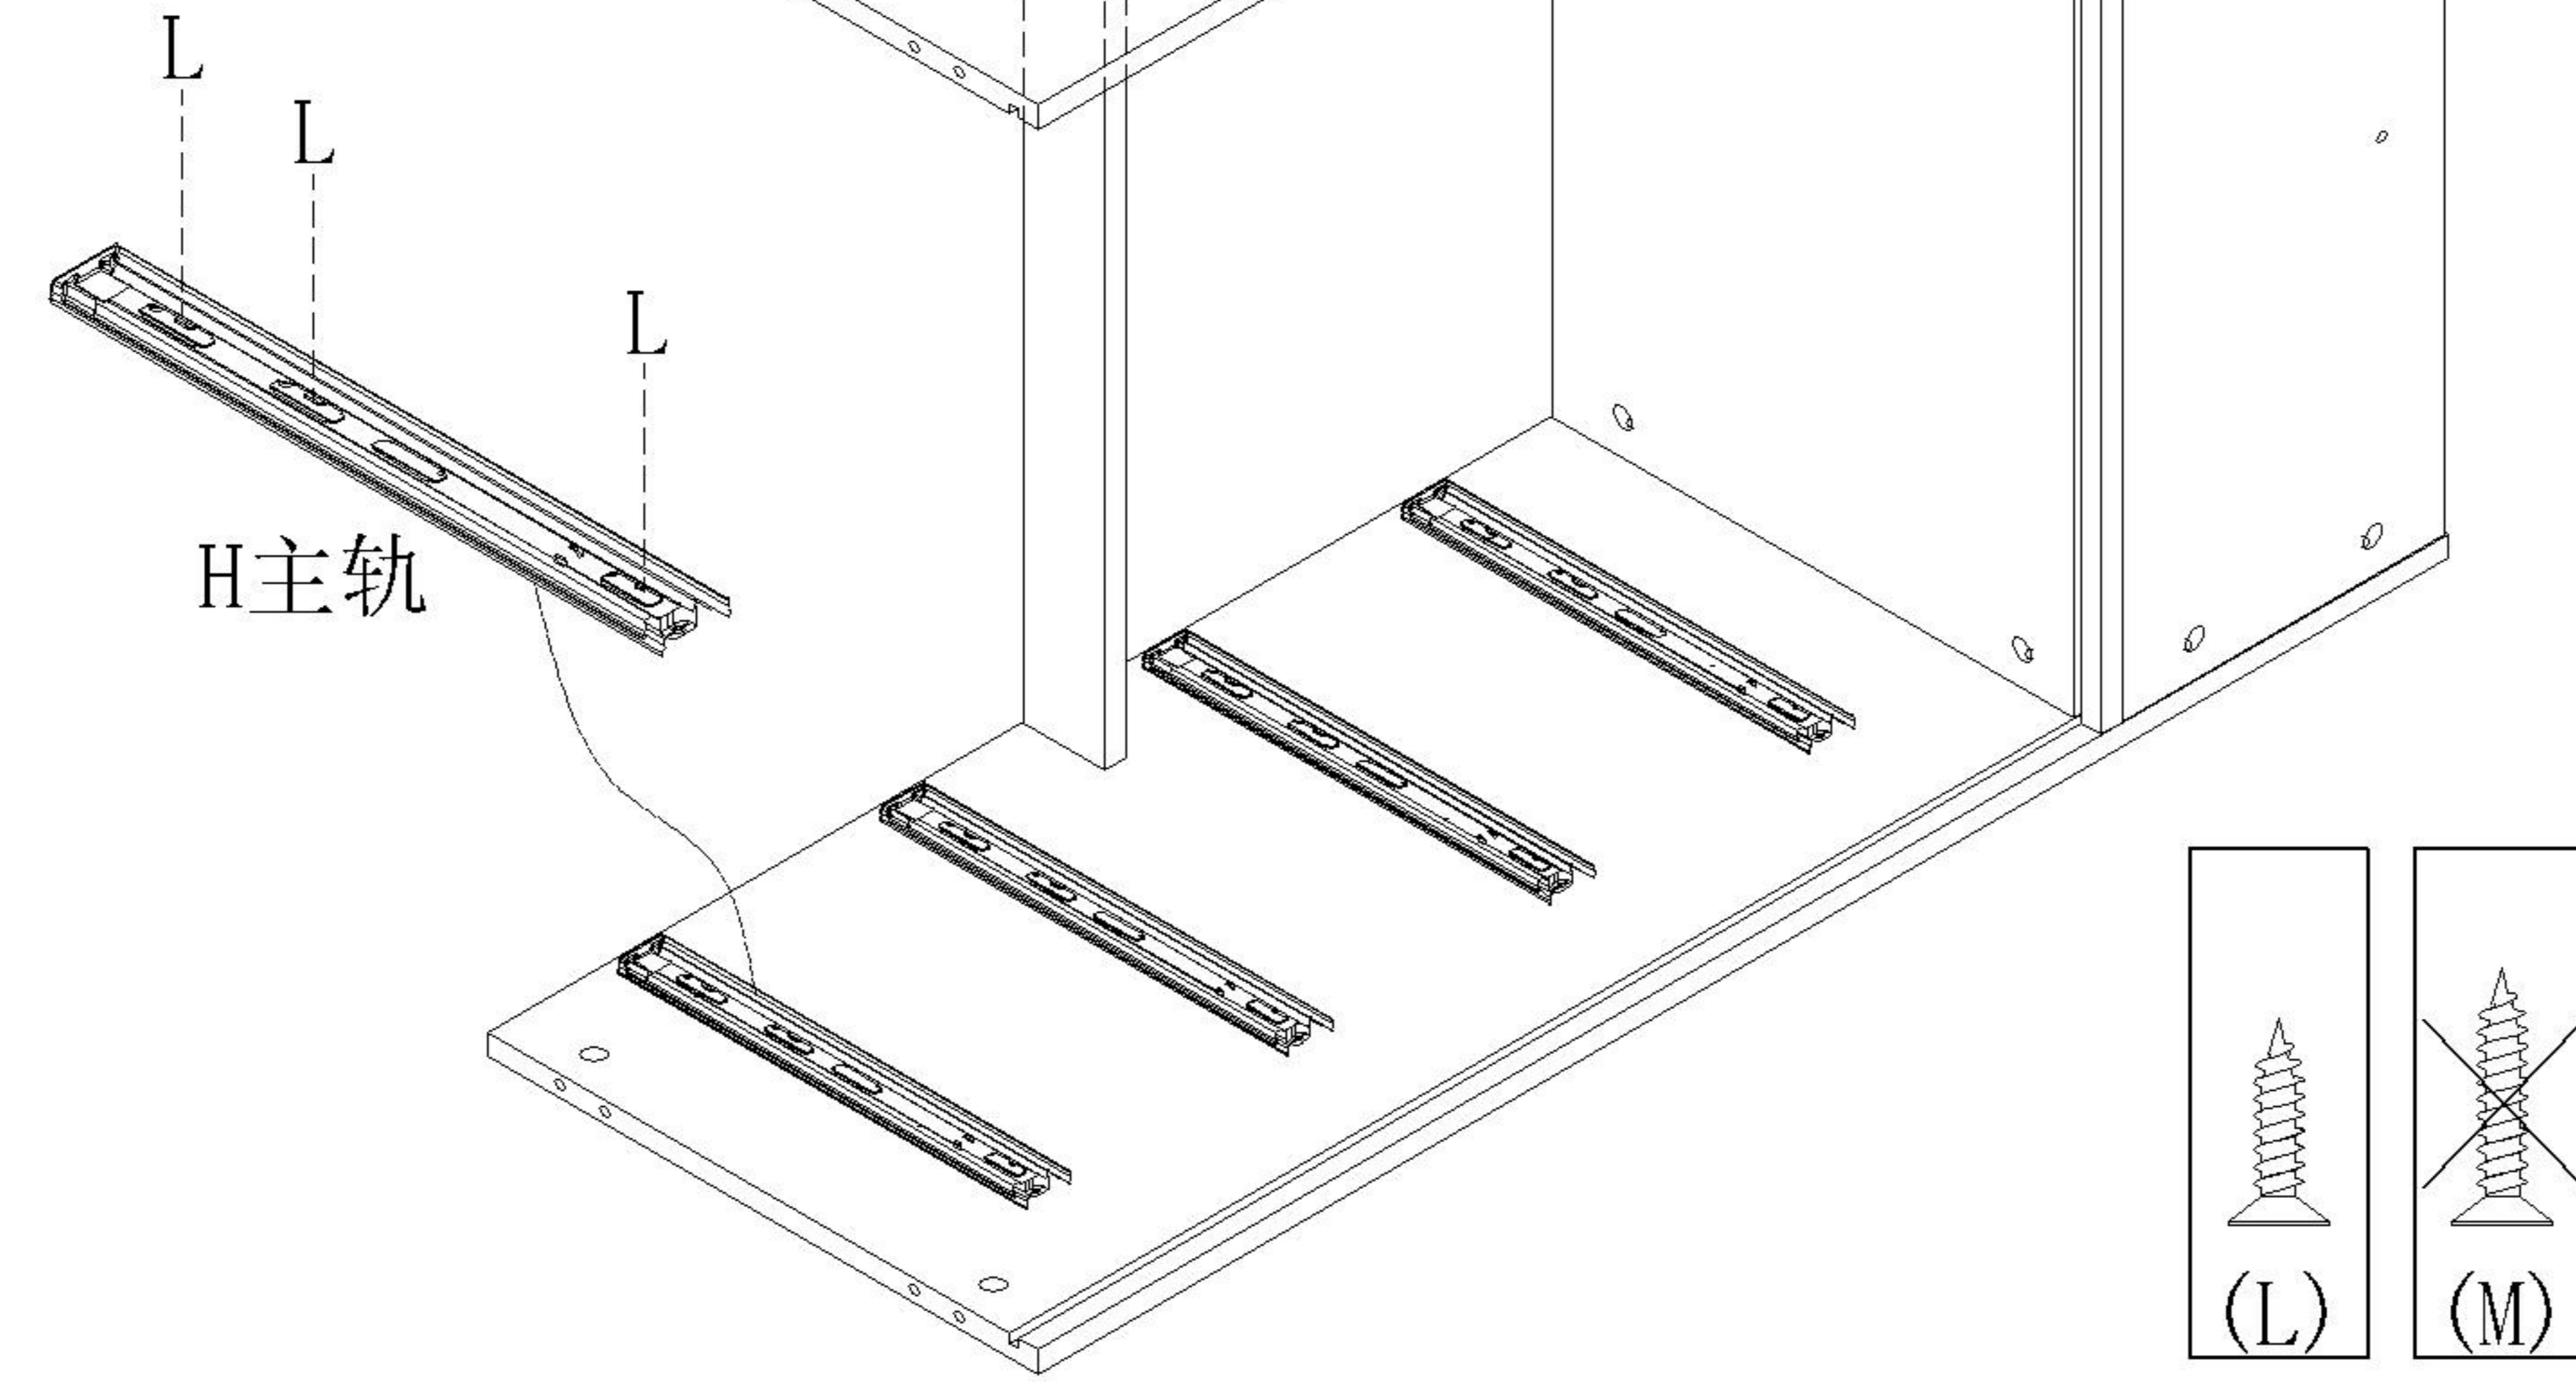

- (I)*16
- (K)*16
- (J)*4
- (L)*24
- (A)*4
- (H)*4

X4

- (P)*4
- (Q)*4

- (D)*8
- (E)*8
- (N)*4
- (R)*1

MI2E-A 0.6m

安装方法/
Installation method

二合一/2 in 1

阀门开关(下压为开)
Valve switch (press down to open)

三节滚珠导轨-10"
Three Section Ball Guide-10"

- (D)*8 (H)*4
- (E)*8 (L)*24
- (N)*4

5

- (D)*4
- (E)*4
- (N)*4
- (O)*1

6

7

- (B)*8
- (M)*8

8