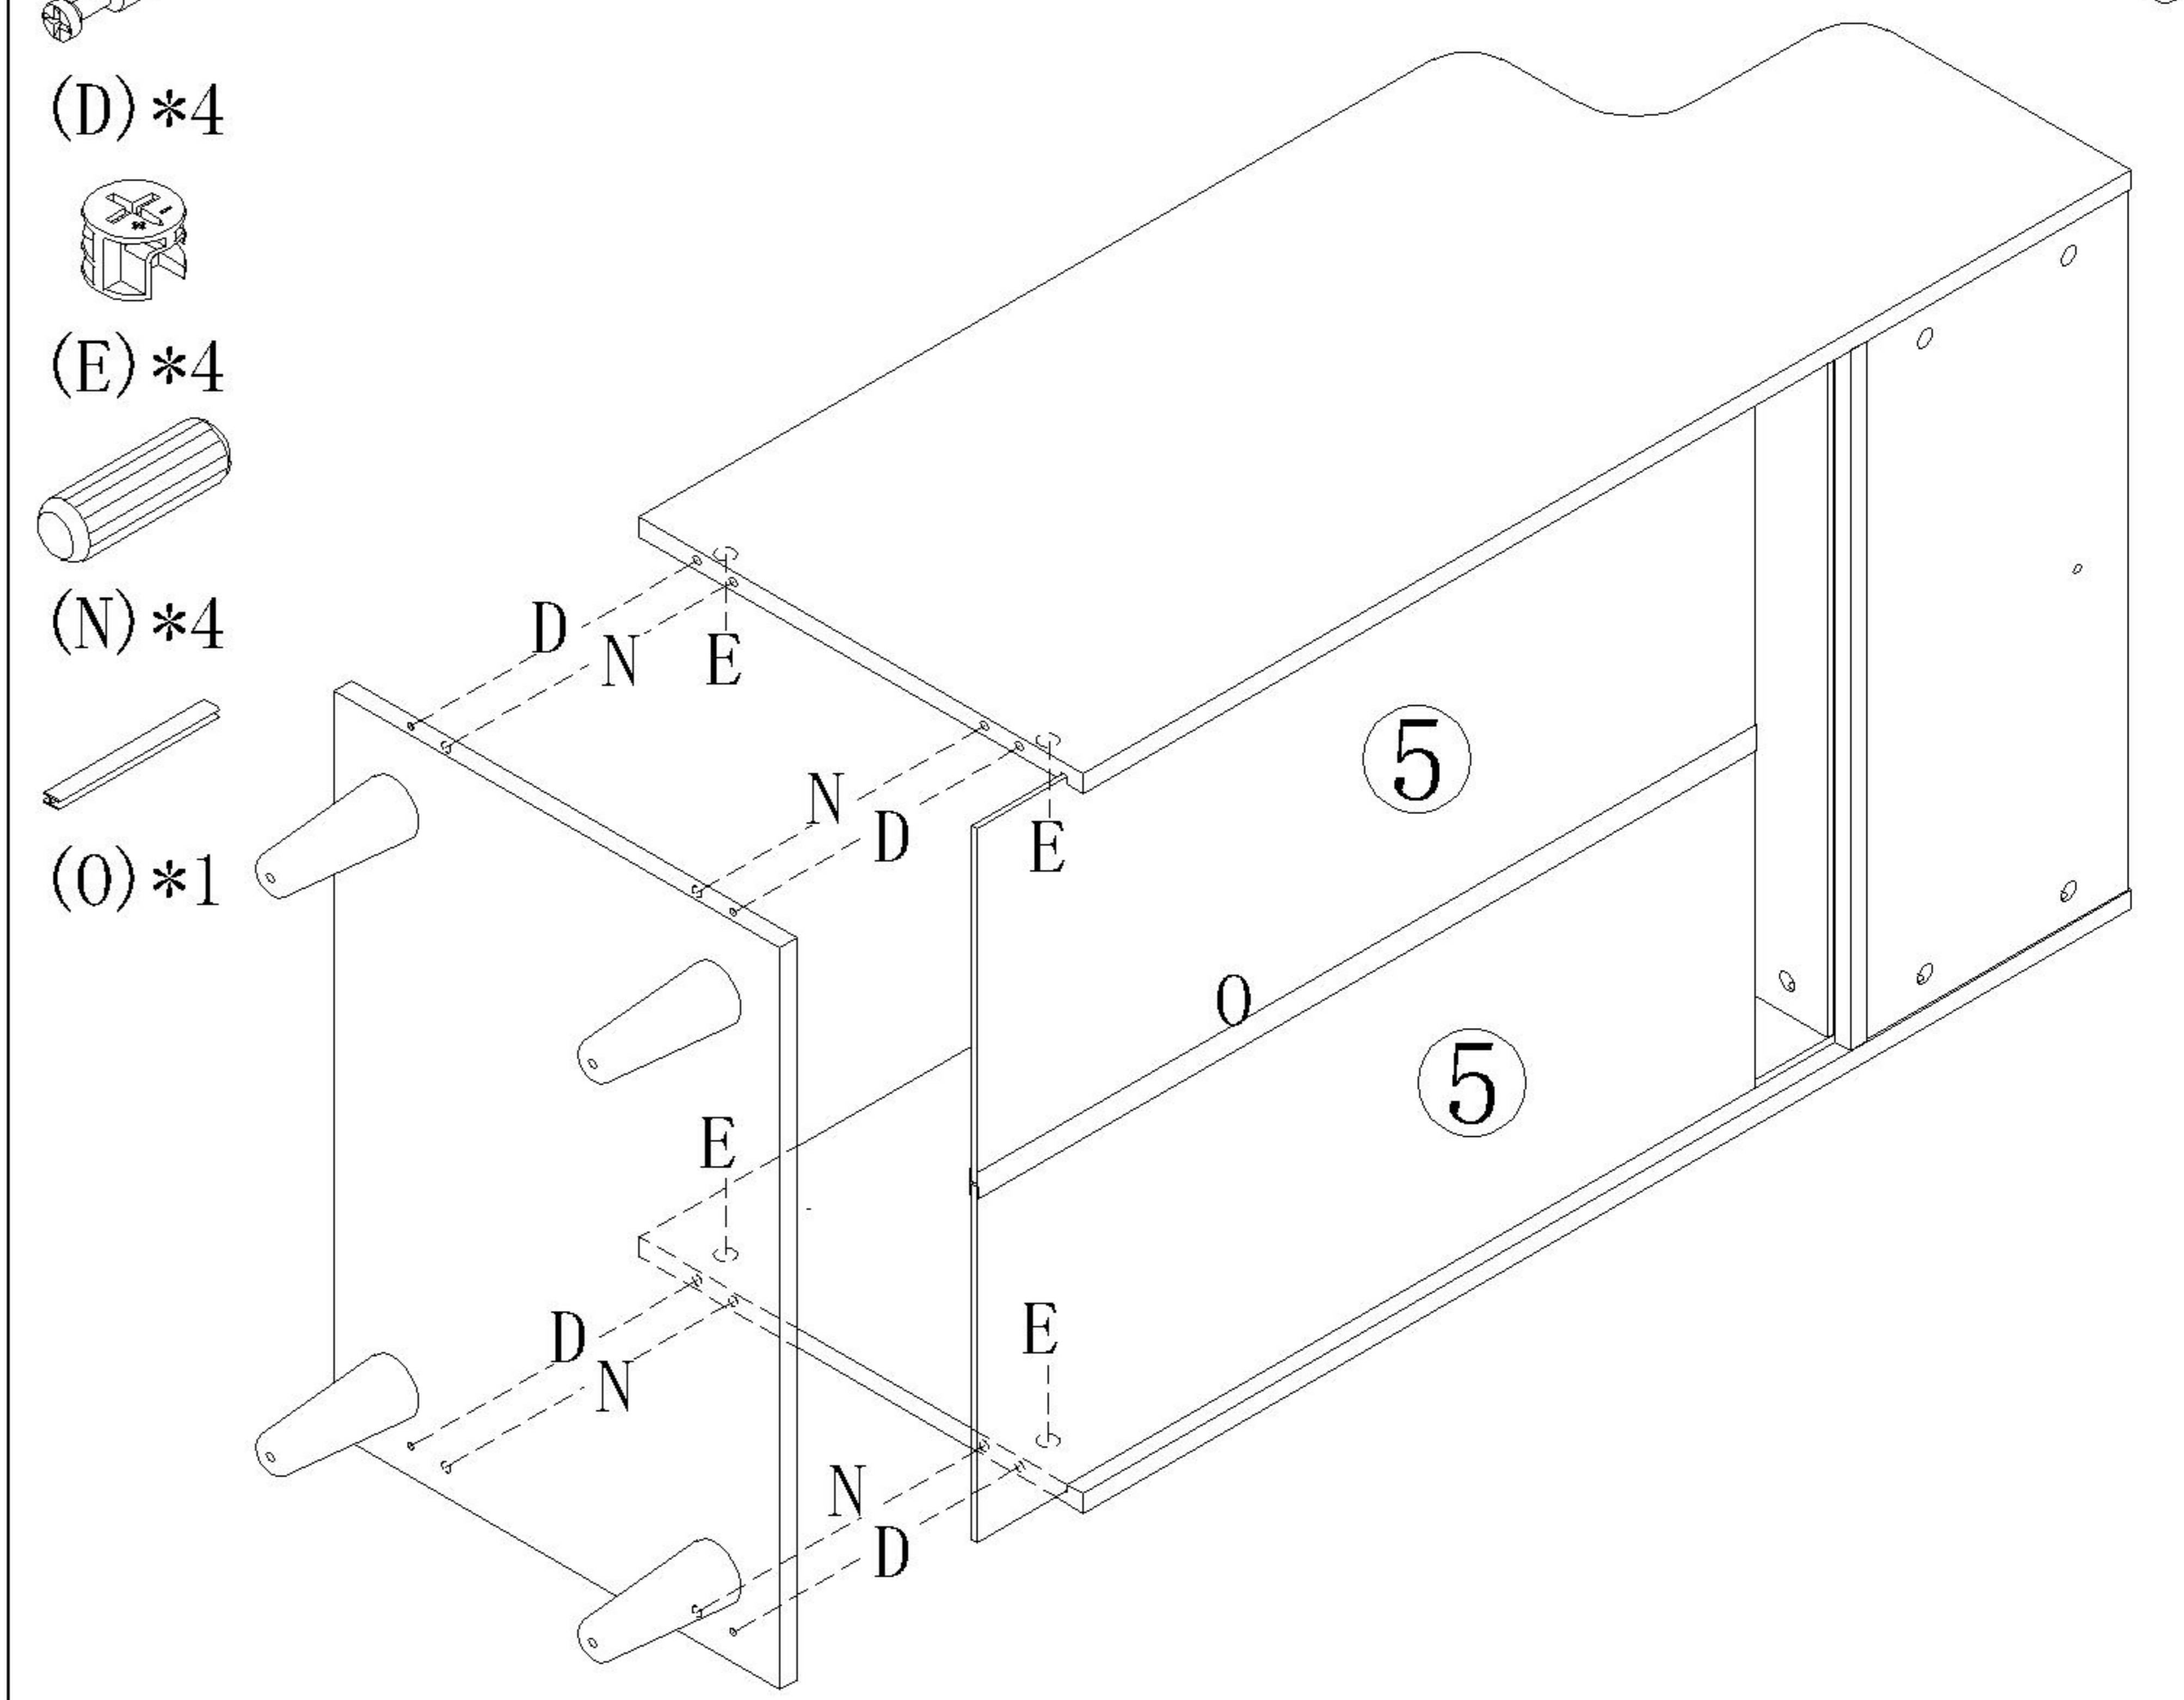

LINSY 林氏家居

五金表/Hardware list

部件表/Parts List

安装示意图/Assembly Instruction

产品名称 Model NO.

MI2E-A 0.6m

产品规格 Specification

574*417*958MM

- (I)*16
- (K)*16
- (J)*4
- (L)*24
- (A)*4
- (H)*4

X4

- (P)*4
- (Q)*4

- (D)*8
- (E)*8
- (N)*4
- (R)*1

MI2E-A 0.6m

安装方法/
Installation method

二合一/2 in 1

阀门开关(下压为开)
Valve switch (press down to open)

三节滚珠导轨-10"
Three Section Ball Guide-10"

- (D)*8 (H)*4
- (E)*8 (L)*24
- (N)*4

5

- (D)*4
- (E)*4
- (N)*4
- (O)*1

6

7

- (B)*8
- (M)*8

8

MI2E-A 0.6m

(C)*2

实体墙
Solid wall

C放大图