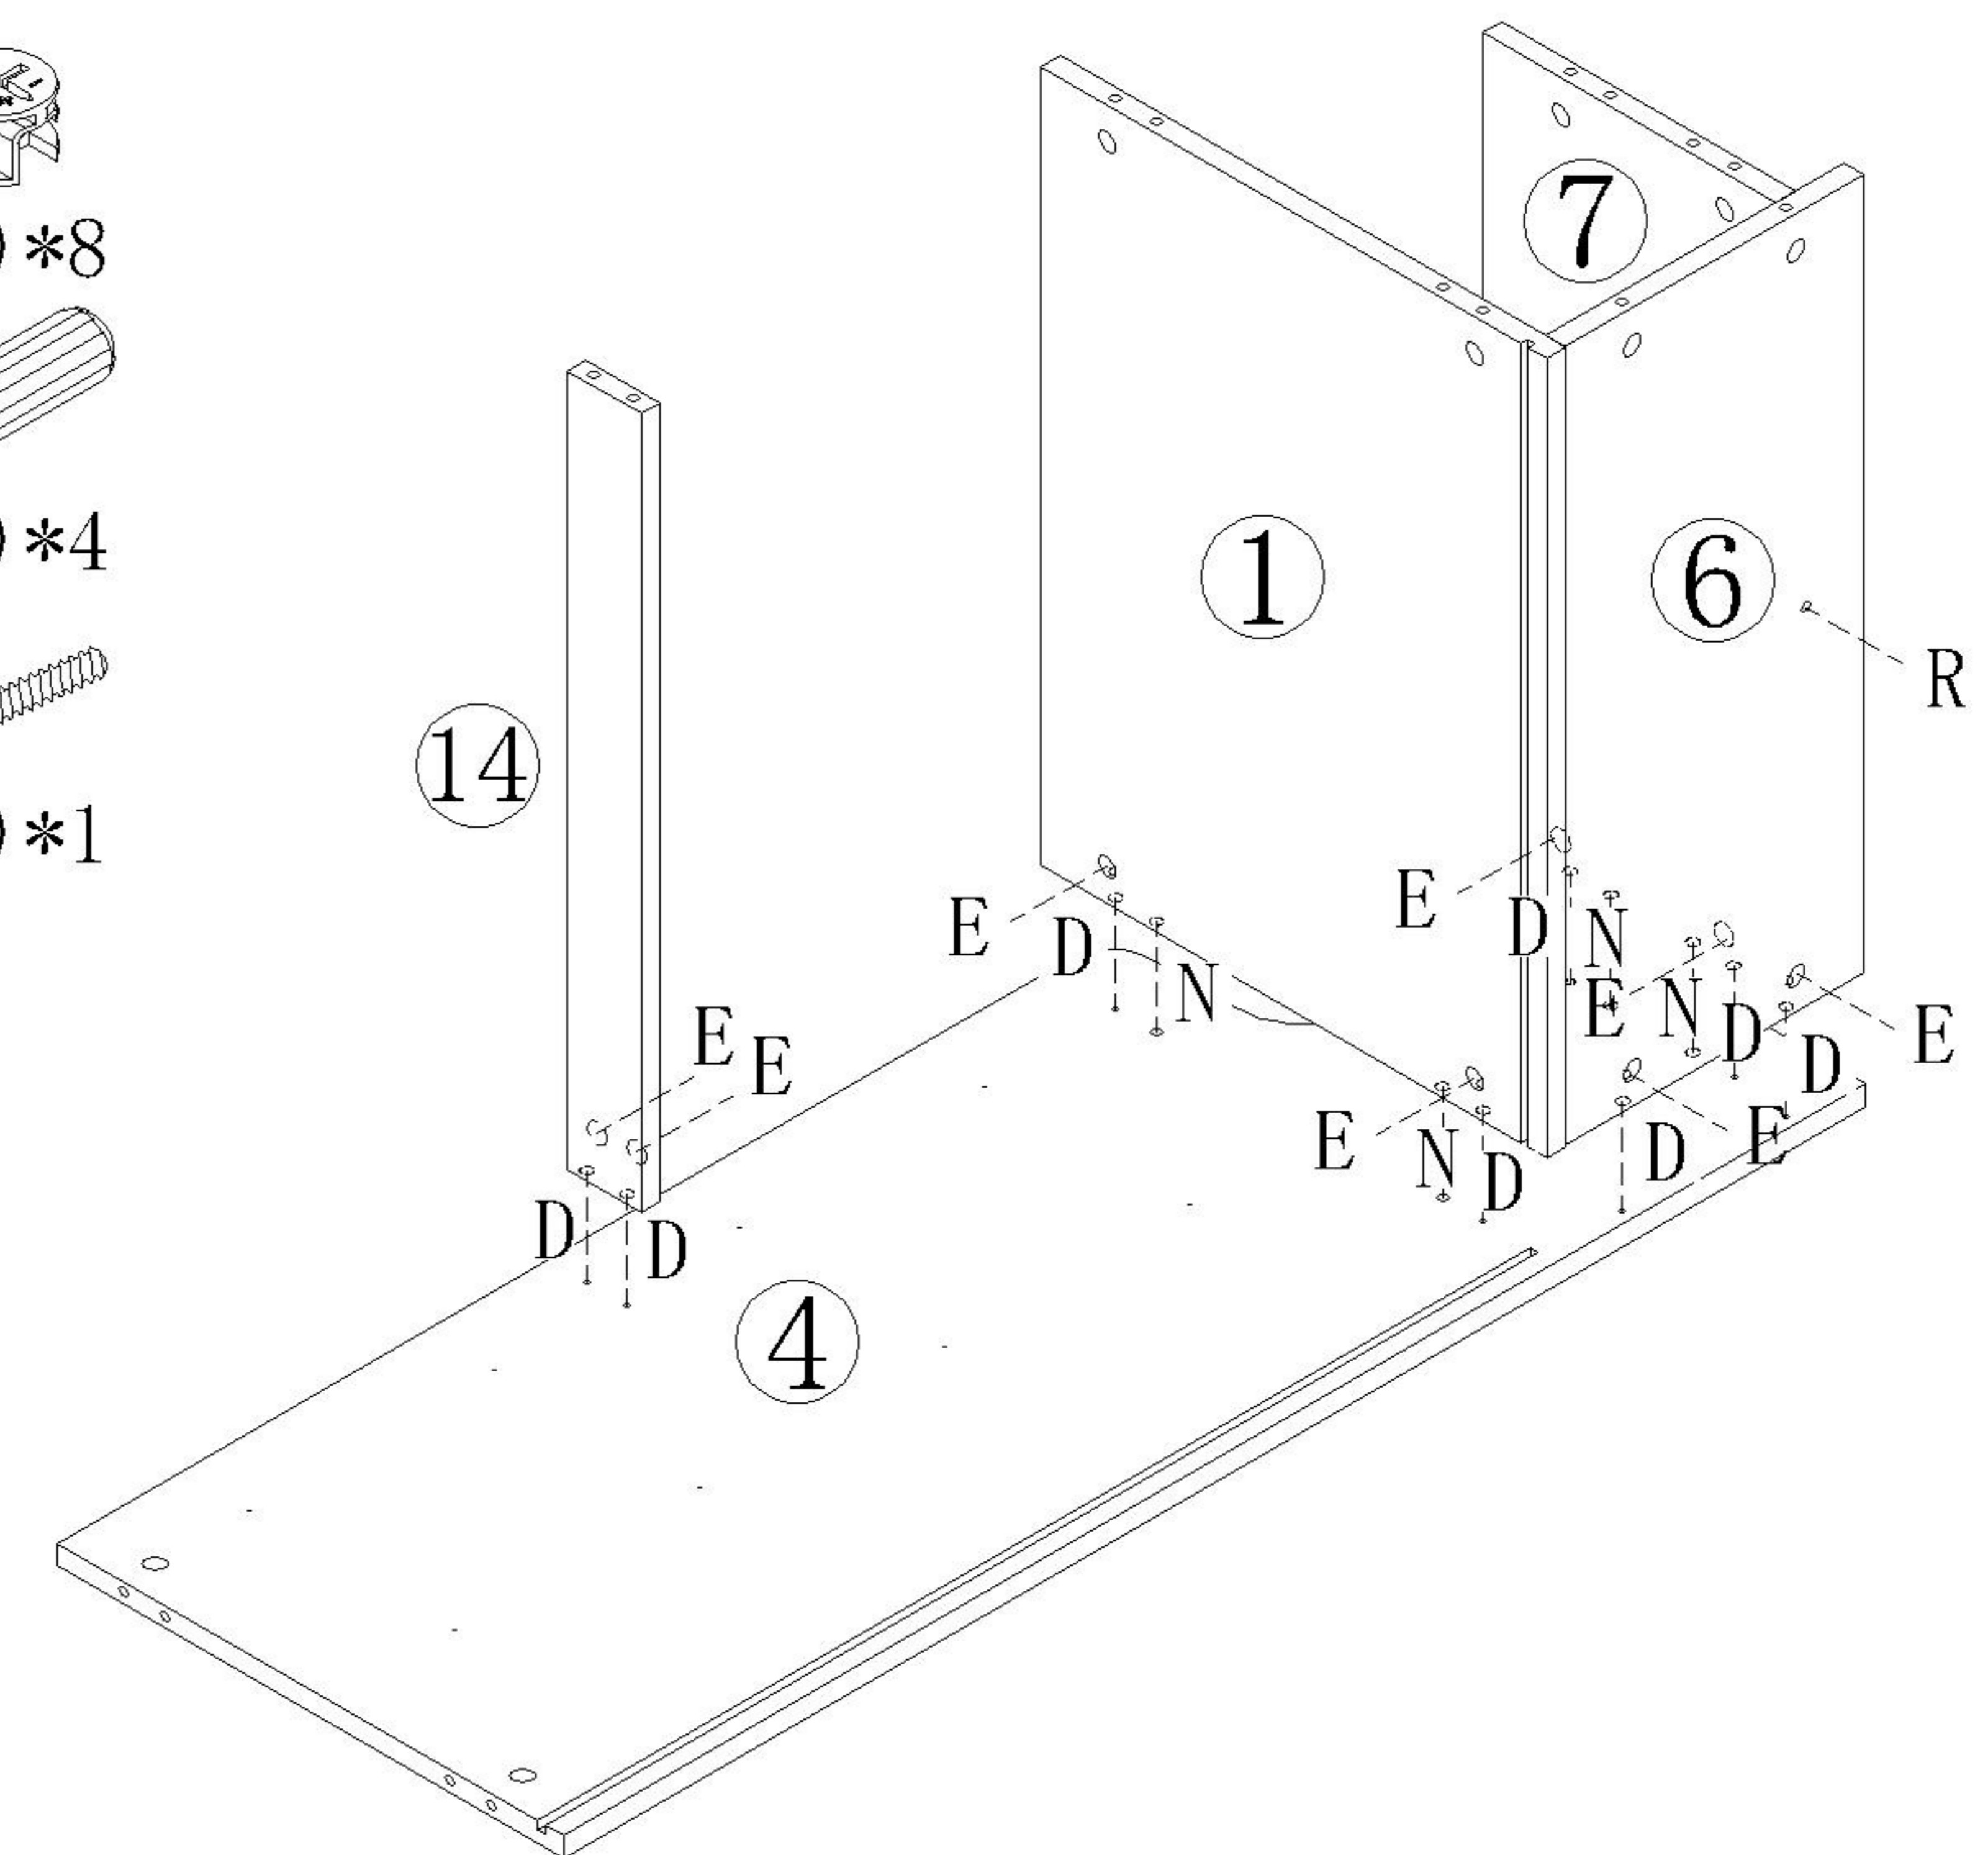

LINSY 林氏家居

五金表/Hardware list

部件表/Parts List

安装示意图/Assembly Instruction

产品名称 Model NO.

MI2E-A 0.6m

产品规格 Specification

574*417*958MM

- (I)*16
- (K)*16
- (J)*4
- (L)*24
- (A)*4
- (H)*4

X4

- (P)*4
- (Q)*4

- (D)*8
- (E)*8
- (N)*4
- (R)*1

MI2E-A 0.6m

安装方法/
Installation method

二合一/2 in 1

阀门开关(下压为开)
Valve switch (press down to open)

三节滚珠导轨-10"
Three Section Ball Guide-10"

- (D)*8 (H)*4
- (E)*8 (L)*24
- (N)*4

5

- (D)*4
- (E)*4
- (N)*4
- (O)*1

6

7

- (B)*8
- (M)*8

8

MI2E-A 0.6m

(C)*2

实体墙
Solid wall

C放大图