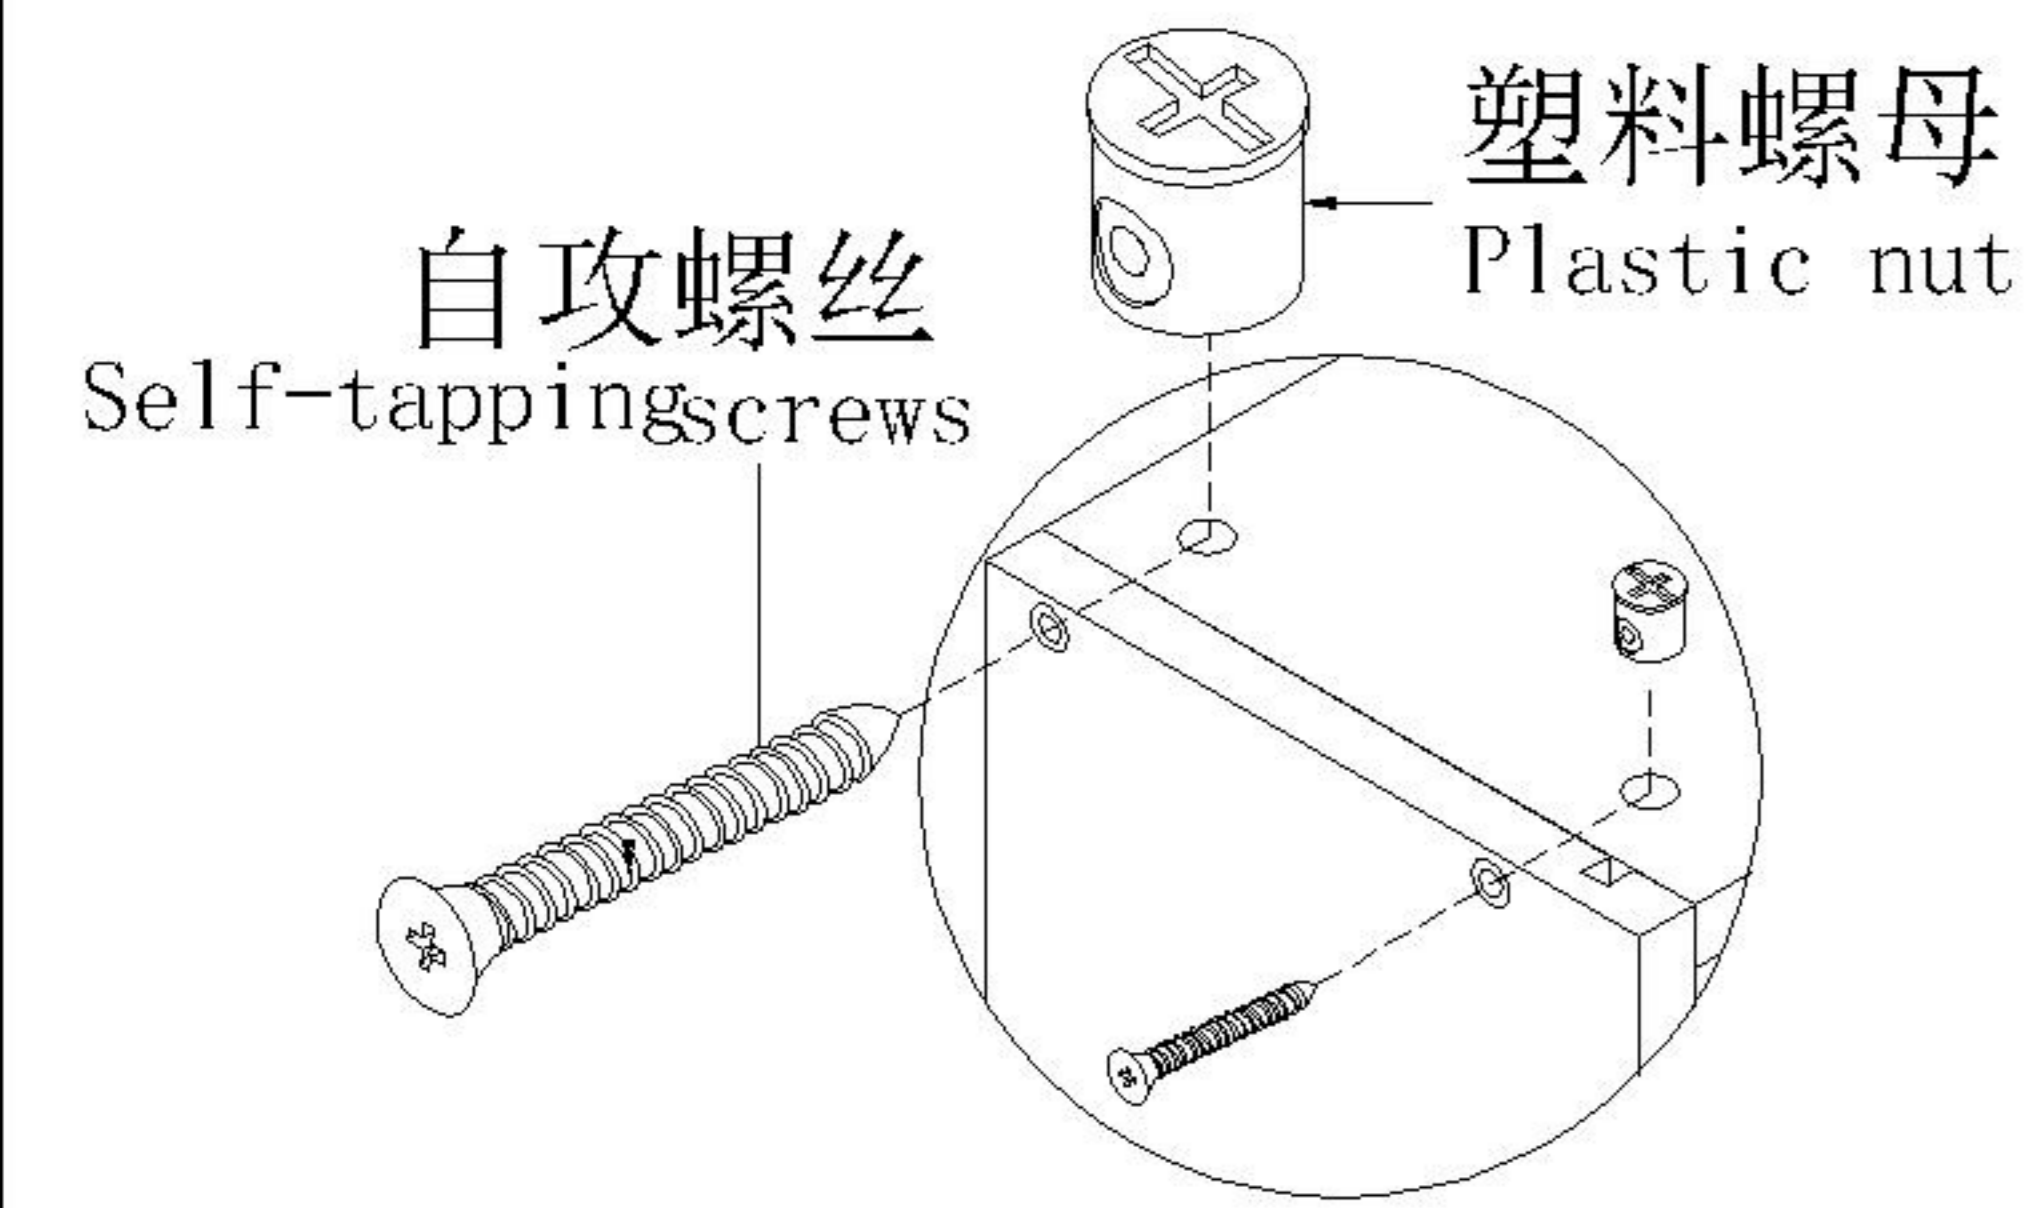

MI2E-A 0.6m

安装方法/
Installation method

二合一/2 in 1

塑料螺母 Plastic nut

阀门开关(下压为开)
Valve switch (press down to open)

三节滚珠导轨-10"
Three Section Ball Guide-10"

- (F)*16
- (G)*16

X4

- (I)*16
- (K)*16
- (J)*4
- (L)*24
- (A)*4
- (H)*4

X4

- (P)*4
- (Q)*4

- (D)*8
- (E)*8
- (N)*4
- (R)*1