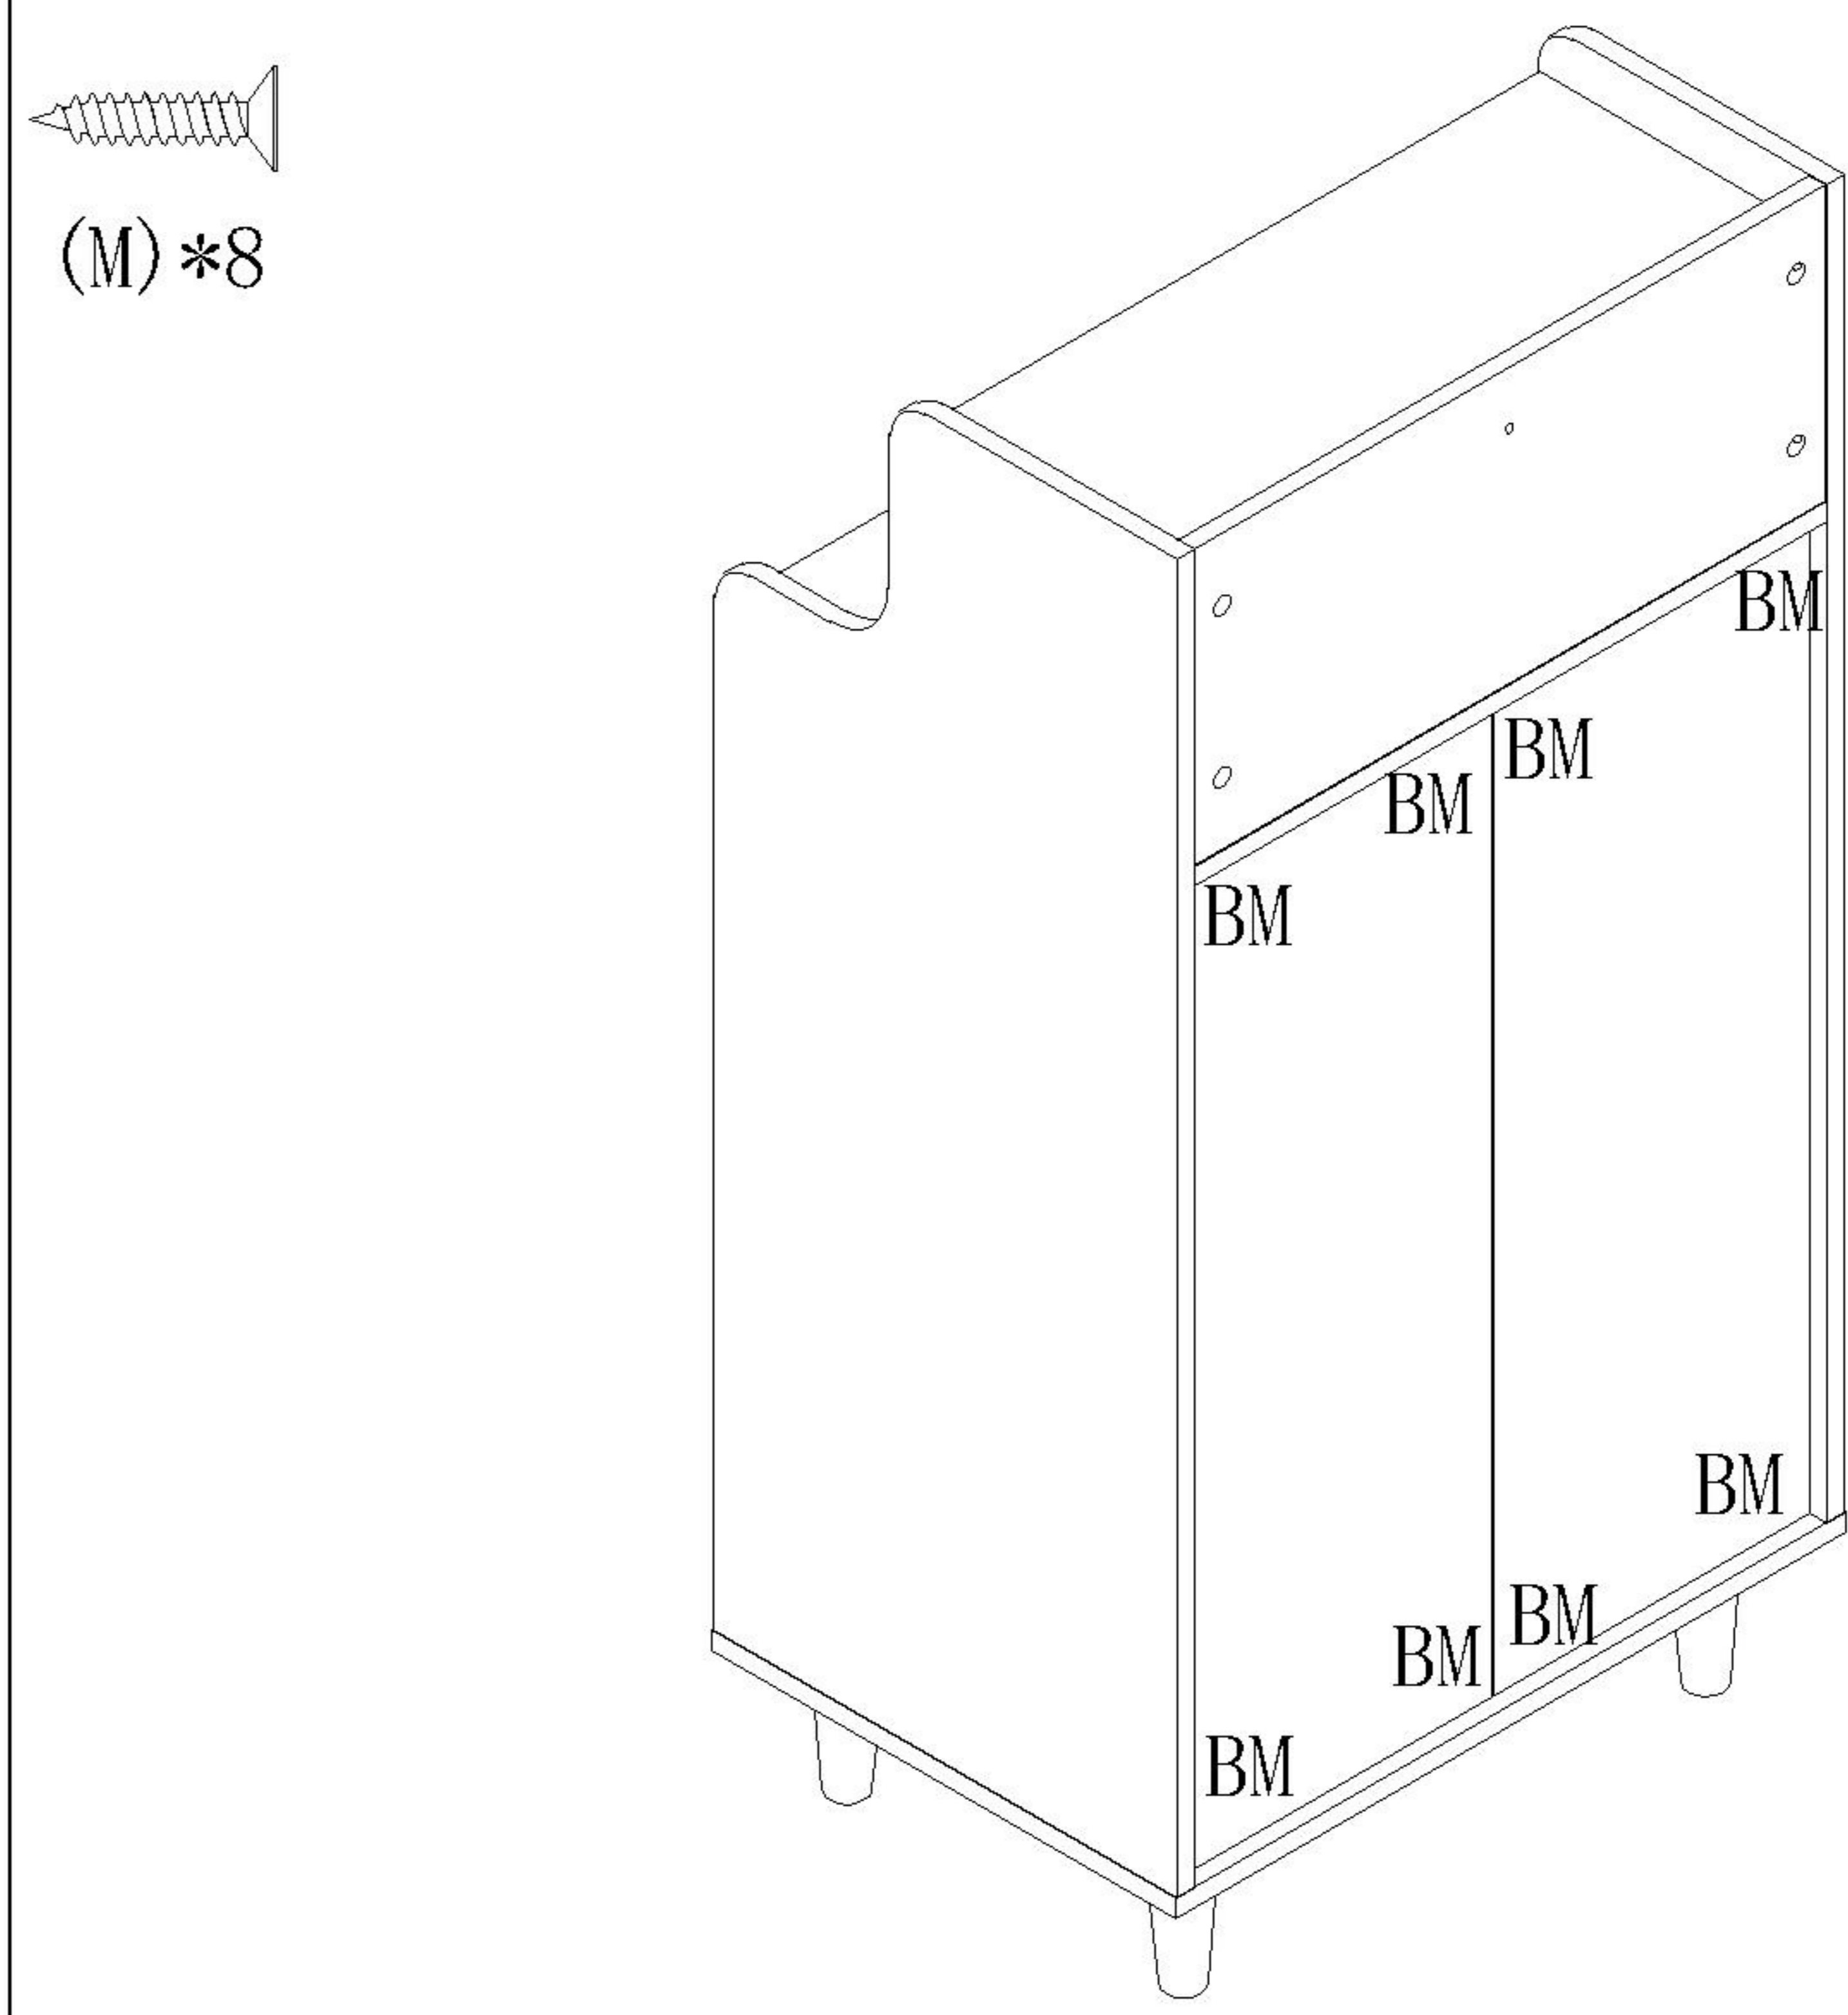

LINSY 林氏家居

五金表/Hardware list

部件表/Parts List

安装示意图/Assembly Instruction

产品名称 Model NO.

MI2E-A 0.6m

产品规格 Specification

574*417*958MM

- (I)*16
- (K)*16
- (J)*4
- (L)*24
- (A)*4
- (H)*4

X4

- (P)*4
- (Q)*4

- (D)*8
- (E)*8
- (N)*4
- (R)*1

MI2E-A 0.6m

安装方法/
Installation method

二合一/2 in 1

阀门开关(下压为开)
Valve switch (press down to open)

三节滚珠导轨-10"
Three Section Ball Guide-10"

- (D)*8 (H)*4
- (E)*8 (L)*24
- (N)*4

5

- (D)*4
- (E)*4
- (N)*4
- (O)*1

6

7

- (B)*8
- (M)*8

8

MI2E-A 0.6m

(C)*2

实体墙
Solid wall

C放大图