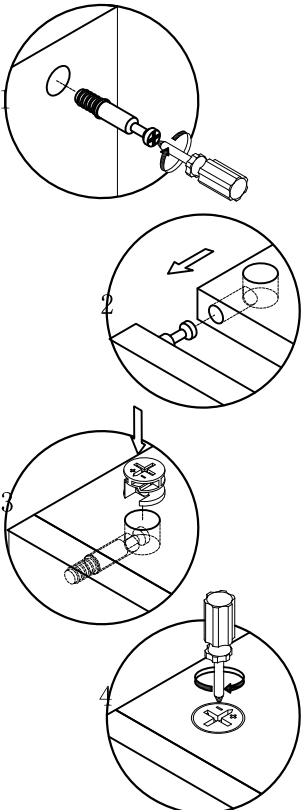

### 安装示意图/Assembly Instruction

产品名称 Model NO.	JC5D-A1 (1.6m)
产品规格 Specification	1586*617*500mm
安装工具 Tool	安装人数 Installer
	

 (A)* 4 铝合金短黑色拉手 Handle	 (B)* 13 背板扣 Back Plate Buckle-White	 (C)* 4 单层磁碰 magnetic catch-white	 (D)* 4 缓冲门铰大弯-Ø35 Hinge-big bends
 (E)* 4 缓冲门铰中弯-Ø35 Hinge-middle bending	 (F)* 13 二合一螺杆(35mm) 2-in-1-screw	 (G)* 13 大三合一锁饼 Three-in-one large lock	 (H)* 8 自攻螺丝M3.5x12mm Self-tapping screw
 (I)* 21 自攻螺丝M3.5x16mm Self-tapping screw	 (J)* 4 拉手螺丝-M4x22mm pulling screw	 (K)* 13 木榫Ø8x30mm wood tenon	 (L)* 4 自攻螺丝M4x30mm Self-tapping screw

编号NO.	名称Name	规格 (mm) Specification	数量QTY	材质Material
①	顶板 Top board	1550*594*18	1	三胺板Melamine
②	底板 Bottom board	1550*574*18	1	三胺板Melamine
③	右侧板 Side board(R)	500*594*18	1	三胺板Melamine
④	左侧板 Side board(L)	500*594*18	1	三胺板Melamine
⑤	中侧板 Middle side board	462*574*18	1	三胺板Melamine
⑥	门板 Door board	385*477*18	4	三胺板Melamine
⑦	背板 Back board	776*472*5	2	三胺板Melamine

  
(L)\*4

温馨提示:  
安装完成后, 要与衣柜在合适的位置用五金L锁紧  
Reminder:  
After installation, it should be locked with hardware L at a suitable position with the wardrobe

JC5D-A1 (1.6m)

安装方法/  
Installation method

大二合一  
two-in-one