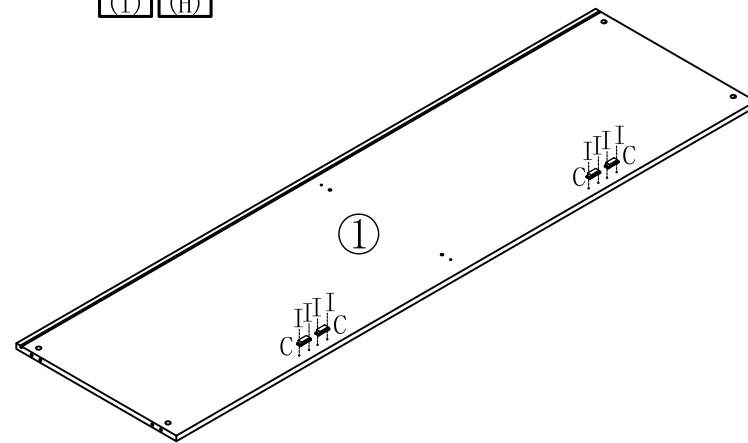

### 安装示意图/Assembly Instruction

产品名称 Model NO.	JC5D-A1 (1.6m)
产品规格 Specification	1586*617*500mm
安装工具 Tool	安装人数 Installer
	

 (A)* 4 铝合金短黑色拉手 Handle	 (B)* 13 背板扣 Back Plate Buckle-White	 (C)* 4 单层磁碰 magnetic catch-white	 (D)* 4 缓冲门铰大弯-Ø35 Hinge-big bends
 (E)* 4 缓冲门铰中弯-Ø35 Hinge-middle bending	 (F)* 13 二合一螺杆(35mm) 2-in-1-screw	 (G)* 13 大三合一锁饼 Three-in-one large lock	 (H)* 8 自攻螺丝M3.5x12mm Self-tapping screw
 (I)* 21 自攻螺丝M3.5x16mm Self-tapping screw	 (J)* 4 拉手螺丝-M4x22mm pulling screw	 (K)* 13 木榫Ø8x30mm wood tenon	 (L)* 4 自攻螺丝M4x30mm Self-tapping screw

编号NO.	名称Name	规格 (mm) Specification	数量QTY	材质Material
①	顶板 Top board	1550*594*18	1	三胺板Melamine
②	底板 Bottom board	1550*574*18	1	三胺板Melamine
③	右侧板 Side board(R)	500*594*18	1	三胺板Melamine
④	左侧板 Side board(L)	500*594*18	1	三胺板Melamine
⑤	中侧板 Middle side board	462*574*18	1	三胺板Melamine
⑥	门板 Door board	385*477*18	4	三胺板Melamine
⑦	背板 Back board	776*472*5	2	三胺板Melamine

  
(L)\*4

温馨提示:  
安装完成后, 要与衣柜在合适的位置用五金L锁紧  
Reminder:  
After installation, it should be locked with hardware L at a suitable position with the wardrobe

JC5D-A1 (1.6m)

安装方法/  
Installation method

大二合一  
two-in-one

- (C) \*4
- (H) \*8

1

- (C) \*4
- (I) \*8

2

- (F) \*4
- (G) \*4
- (K) \*4

3

4

JC5D-A1 (1.6m)