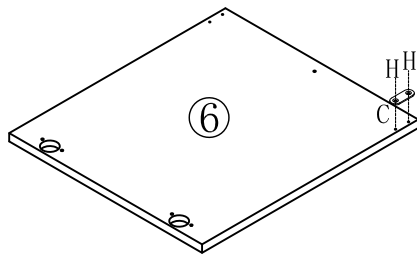

### 安装示意图/Assembly Instruction

产品名称 Model NO.	JC5D-A1 (1.6m)
产品规格 Specification	1586*617*500mm
安装工具 Tool	安装人数 Installer
	

 (A)* 4 铝合金短黑色拉手 Handle	 (B)* 13 背板扣 Back Plate Buckle-White	 (C)* 4 单层磁碰 magnetic catch-white	 (D)* 4 缓冲门铰大弯-Ø35 Hinge-big bends
 (E)* 4 缓冲门铰中弯-Ø35 Hinge-middle bending	 (F)* 13 二合一螺杆(35mm) 2-in-1-screw	 (G)* 13 大三合一锁饼 Three-in-one large lock	 (H)* 8 自攻螺丝M3.5x12mm Self-tapping screw
 (I)* 21 自攻螺丝M3.5x16mm Self-tapping screw	 (J)* 4 拉手螺丝-M4x22mm pulling screw	 (K)* 13 木榫Ø8x30mm wood tenon	 (L)* 4 自攻螺丝M4x30mm Self-tapping screw

编号NO.	名称Name	规格 (mm) Specification	数量QTY	材质Material
①	顶板 Top board	1550*594*18	1	三胺板Melamine
②	底板 Bottom board	1550*574*18	1	三胺板Melamine
③	右侧板 Side board(R)	500*594*18	1	三胺板Melamine
④	左侧板 Side board(L)	500*594*18	1	三胺板Melamine
⑤	中侧板 Middle side board	462*574*18	1	三胺板Melamine
⑥	门板 Door board	385*477*18	4	三胺板Melamine
⑦	背板 Back board	776*472*5	2	三胺板Melamine

  
(L)\*4

温馨提示:  
安装完成后, 要与衣柜在合适的位置用五金L锁紧  
Reminder:  
After installation, it should be locked with hardware L at a suitable position with the wardrobe

JC5D-A1 (1.6m)

安装方法/  
Installation method

大二合一  
two-in-one

- (C) \*4
- (H) \*8

1

- (C) \*4
- (I) \*8

2

- (F) \*4
- (G) \*4
- (K) \*4

3

4

JC5D-A1 (1.6m)