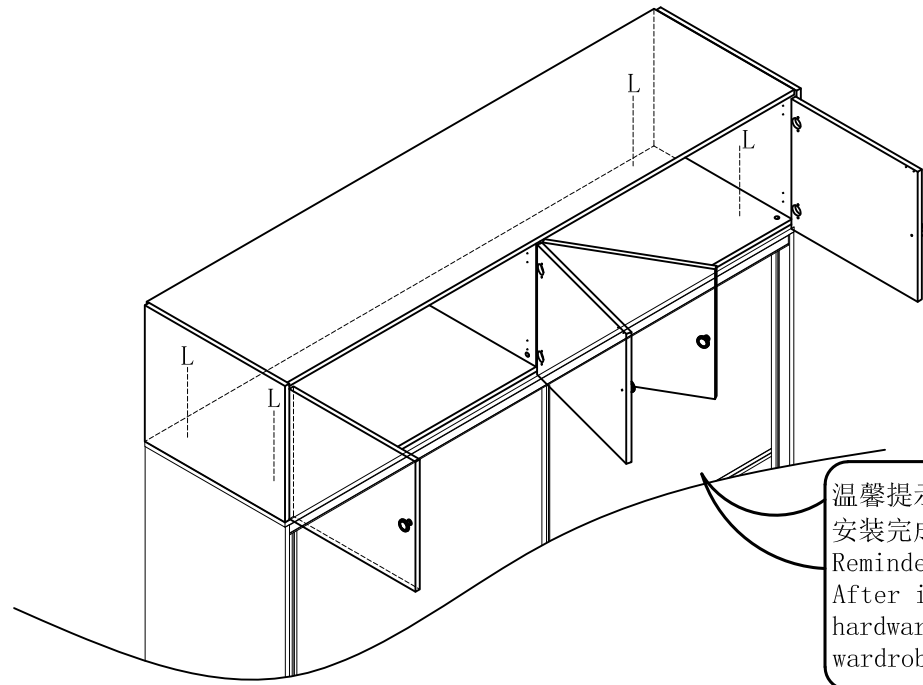

LINSY 林氏家居

五金表/Hardware list

部件表/Parts List

安装示意图/Assembly Instruction

产品名称 Model NO.	JC5D-A1 (1.6m)
产品规格 Specification	1586*617*500mm
安装工具 Tool	安装人数 Installer

 (A)* 4 铝合金短黑色拉手 Handle	 (B)* 13 背板扣 Back Plate Buckle-White	 (C)* 4 单层磁碰 magnetic catch-white	 (D)* 4 缓冲门铰大弯-Ø35 Hinge-big bends
 (E)* 4 缓冲门铰中弯-Ø35 Hinge-middle bending	 (F)* 13 二合一螺杆(35mm) 2-in-1-screw	 (G)* 13 大三合一锁饼 Three-in-one large lock	 (H)* 8 自攻螺丝M3.5x12mm Self-tapping screw
 (I)* 21 自攻螺丝M3.5x16mm Self-tapping screw	 (J)* 4 拉手螺丝-M4x22mm pulling screw	 (K)* 13 木榫Ø8x30mm wood tenon	 (L)* 4 自攻螺丝M4x30mm Self-tapping screw

编号NO.	名称Name	规格 (mm) Specification	数量QTY	材质Material
①	顶板 Top board	1550*594*18	1	三胺板Melamine
②	底板 Bottom board	1550*574*18	1	三胺板Melamine
③	右侧板 Side board(R)	500*594*18	1	三胺板Melamine
④	左侧板 Side board(L)	500*594*18	1	三胺板Melamine
⑤	中侧板 Middle side board	462*574*18	1	三胺板Melamine
⑥	门板 Door board	385*477*18	4	三胺板Melamine
⑦	背板 Back board	776*472*5	2	三胺板Melamine

(L)*4

温馨提示:
安装完成后, 要与衣柜在合适的位置用五金L锁紧
Reminder:
After installation, it should be locked with hardware L at a suitable position with the wardrobe