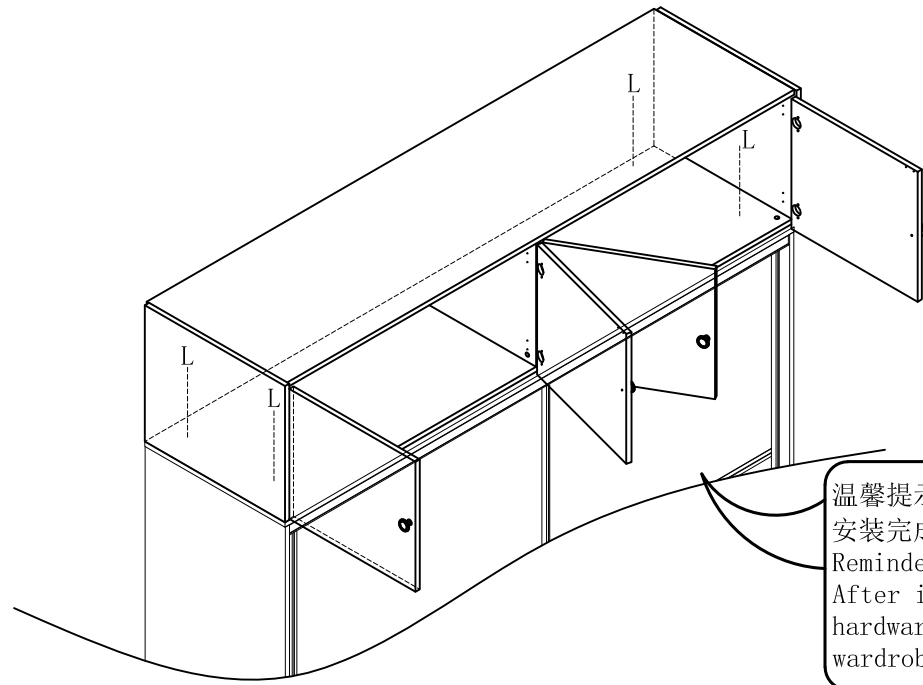

LINSY 林氏家居

五金表/Hardware list

部件表/Parts List

安装示意图/Assembly Instruction

产品名称 Model NO.	JC5D-A1 (1.8m)
产品规格 Specification	1778*617*500mm
安装工具 Tool	安装人数 Installer
	

 (A)* 4 铝合金短黑色拉手 Handle	 (B)* 13 背板扣 Back Plate Buckle-White	 (C)* 4 单层磁碰 magnetic catch-white	 (D)* 4 缓冲门铰大弯-Ø35 Hinge-big bends
 (E)* 4 缓冲门铰中弯-Ø35 Hinge-middle bending	 (F)* 13 二合一螺杆(35mm) 2-in-1-screw	 (G)* 13 大三合一锁饼 Three-in-one large lock	 (H)* 8 自攻螺丝M3.5x12mm Self-tapping screw
 (I)* 21 自攻螺丝M3.5x16mm Self-tapping screw	 (J)* 4 拉手螺丝-M4x22mm pulling screw	 (K)* 13 木榫Ø8x30mm wood tenon	 (L)* 4 自攻螺丝M4x30mm Self-tapping screw

编号NO.	名称Name	规格 (mm) Specification	数量QTY	材质Material
①	顶板 Top board	1742*594*18	1	三胺板Melamine
②	底板 Bottom board	1742*574*18	1	三胺板Melamine
③	右侧板 Side board(R)	500*594*18	1	三胺板Melamine
④	左侧板 Side board(L)	500*594*18	1	三胺板Melamine
⑤	中侧板 Middle side board	462*574*18	1	三胺板Melamine
⑥	门板 Door board	433*477*18	4	三胺板Melamine
⑦	背板 Back board	872*472*5	2	三胺板Melamine

(L)*4

温馨提示:
安装完成后, 要与衣柜在合适的位置用五金L锁紧
Reminder:
After installation, it should be locked with hardware L at a suitable position with the wardrobe

JC5D-A1 (1.8m)

安装方法/
Installation method

大二合一
two-in-one

- (C)*4
- (H)*8