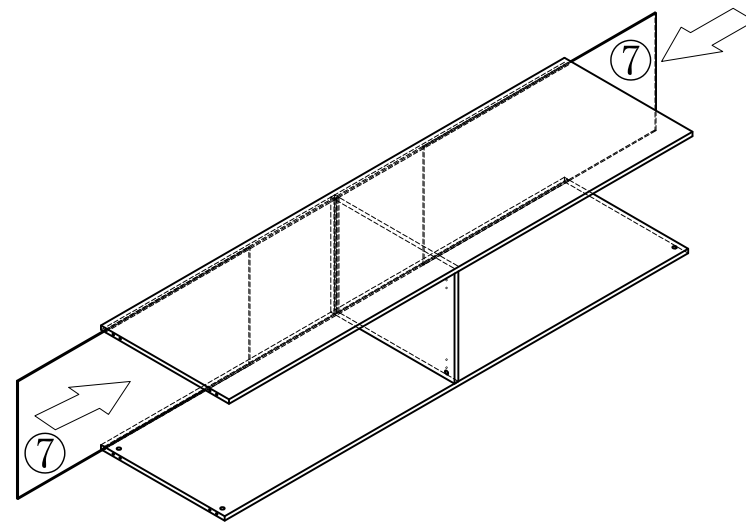

LINSY 林氏家居

五金表/Hardware list

部件表/Parts List

安装示意图/Assembly Instruction

产品名称 Model NO.	JC5D-A1 (1.8m)
产品规格 Specification	1778*617*500mm
安装工具 Tool	安装人数 Installer
	

 (A)* 4 铝合金短黑色拉手 Handle	 (B)* 13 背板扣 Back Plate Buckle-White	 (C)* 4 单层磁碰 magnetic catch-white	 (D)* 4 缓冲门铰大弯-Ø35 Hinge-big bends
 (E)* 4 缓冲门铰中弯-Ø35 Hinge-middle bending	 (F)* 13 二合一螺杆(35mm) 2-in-1-screw	 (G)* 13 大三合一锁饼 Three-in-one large lock	 (H)* 8 自攻螺丝M3.5x12mm Self-tapping screw
 (I)* 21 自攻螺丝M3.5x16mm Self-tapping screw	 (J)* 4 拉手螺丝-M4x22mm pulling screw	 (K)* 13 木榫Ø8x30mm wood tenon	 (L)* 4 自攻螺丝M4x30mm Self-tapping screw

1

- (C)*4
- (I)*8

2

- (F)*4
- (G)*4
- (K)*4

3

4

JC5D-A1 (1.8m)

安装方法/
Installation method