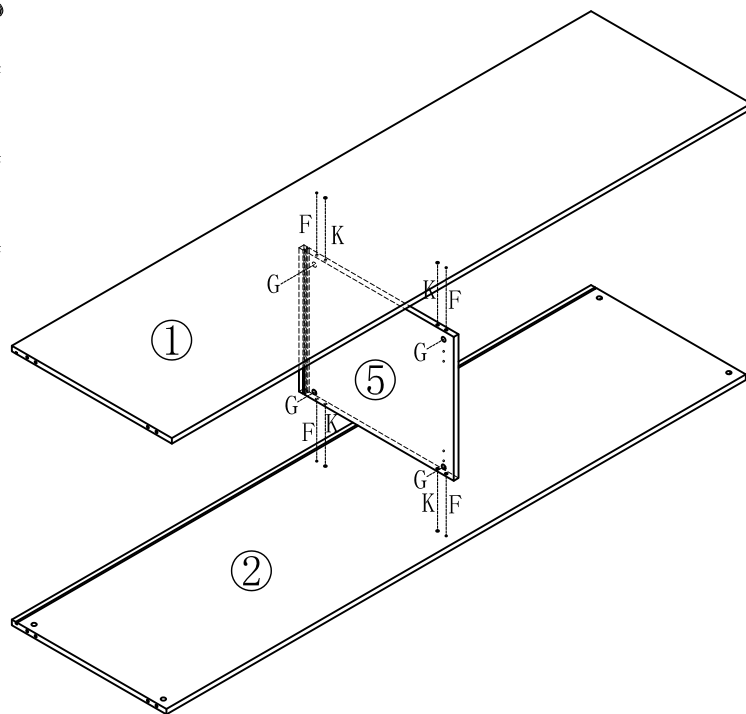

LINSY 林氏家居

五金表/Hardware list

部件表/Parts List

安装示意图/Assembly Instruction

产品名称 Model NO.	JC5D-A1 (1.8m)
产品规格 Specification	1778*617*500mm
安装工具 Tool	安装人数 Installer
	

 (A)* 4 铝合金短黑色拉手 Handle	 (B)* 13 背板扣 Back Plate Buckle-White	 (C)* 4 单层磁碰 magnetic catch-white	 (D)* 4 缓冲门铰大弯-Ø35 Hinge-big bends
 (E)* 4 缓冲门铰中弯-Ø35 Hinge-middle bending	 (F)* 13 二合一螺杆(35mm) 2-in-1-screw	 (G)* 13 大三合一锁饼 Three-in-one large lock	 (H)* 8 自攻螺丝M3.5x12mm Self-tapping screw
 (I)* 21 自攻螺丝M3.5x16mm Self-tapping screw	 (J)* 4 拉手螺丝-M4x22mm pulling screw	 (K)* 13 木榫Ø8x30mm wood tenon	 (L)* 4 自攻螺丝M4x30mm Self-tapping screw

编号NO.	名称Name	规格 (mm) Specification	数量QTY	材质Material
①	顶板 Top board	1742*594*18	1	三胺板Melamine
②	底板 Bottom board	1742*574*18	1	三胺板Melamine
③	右侧板 Side board(R)	500*594*18	1	三胺板Melamine
④	左侧板 Side board(L)	500*594*18	1	三胺板Melamine
⑤	中侧板 Middle side board	462*574*18	1	三胺板Melamine
⑥	门板 Door board	433*477*18	4	三胺板Melamine
⑦	背板 Back board	872*472*5	2	三胺板Melamine

(L)*4

温馨提示:
安装完成后, 要与衣柜在合适的位置用五金L锁紧
Reminder:
After installation, it should be locked with hardware L at a suitable position with the wardrobe

JC5D-A1 (1.8m)

安装方法/
Installation method

大二合一
two-in-one

- (C)*4
- (H)*8

1

- (C)*4
- (I)*8

2

- (F)*4
- (G)*4
- (K)*4

3

4

JC5D-A1 (1.8m)

安装方法/
Installation method