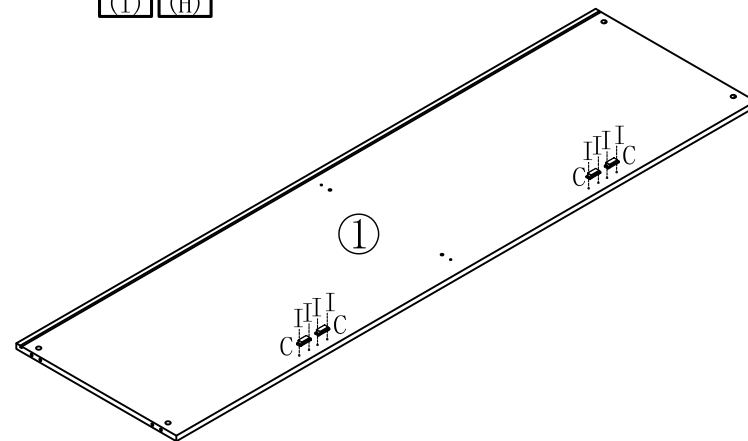

LINSY 林氏家居

五金表/Hardware list

部件表/Parts List

安装示意图/Assembly Instruction

产品名称 Model NO.	JC5D-A1 (1.8m)
产品规格 Specification	1778*617*500mm
安装工具 Tool	安装人数 Installer
	

 (A)* 4 铝合金短黑色拉手 Handle	 (B)* 13 背板扣 Back Plate Buckle-White	 (C)* 4 单层磁碰 magnetic catch-white	 (D)* 4 缓冲门铰大弯-Ø35 Hinge-big bends
 (E)* 4 缓冲门铰中弯-Ø35 Hinge-middle bending	 (F)* 13 二合一螺杆(35mm) 2-in-1-screw	 (G)* 13 大三合一锁饼 Three-in-one large lock	 (H)* 8 自攻螺丝M3.5x12mm Self-tapping screw
 (I)* 21 自攻螺丝M3.5x16mm Self-tapping screw	 (J)* 4 拉手螺丝-M4x22mm pulling screw	 (K)* 13 木榫Ø8x30mm wood tenon	 (L)* 4 自攻螺丝M4x30mm Self-tapping screw

编号NO.	名称Name	规格 (mm) Specification	数量QTY	材质Material
①	顶板 Top board	1742*594*18	1	三胺板Melamine
②	底板 Bottom board	1742*574*18	1	三胺板Melamine
③	右侧板 Side board(R)	500*594*18	1	三胺板Melamine
④	左侧板 Side board(L)	500*594*18	1	三胺板Melamine
⑤	中侧板 Middle side board	462*574*18	1	三胺板Melamine
⑥	门板 Door board	433*477*18	4	三胺板Melamine
⑦	背板 Back board	872*472*5	2	三胺板Melamine

(L)*4

温馨提示:
安装完成后, 要与衣柜在合适的位置用五金L锁紧
Reminder:
After installation, it should be locked with hardware L at a suitable position with the wardrobe

JC5D-A1 (1.8m)

安装方法/
Installation method

大二合一
two-in-one

- (C)*4
- (H)*8

1

- (C)*4
- (I)*8

2

- (F)*4
- (G)*4
- (K)*4

3

4

JC5D-A1 (1.8m)

安装方法/
Installation method