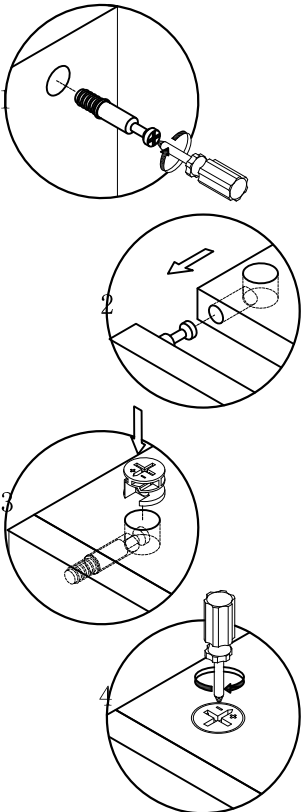

LINSY 林氏家居

五金表/Hardware list

部件表/Parts List

安装示意图/Assembly Instruction

产品名称 Model NO.	JC5D-A1 (1.8m)
产品规格 Specification	1778*617*500mm
安装工具 Tool	安装人数 Installer
	

 (A)* 4 铝合金短黑色拉手 Handle	 (B)* 13 背板扣 Back Plate Buckle-White	 (C)* 4 单层磁碰 magnetic catch-white	 (D)* 4 缓冲门铰大弯-Ø35 Hinge-big bends
 (E)* 4 缓冲门铰中弯-Ø35 Hinge-middle bending	 (F)* 13 二合一螺杆(35mm) 2-in-1-screw	 (G)* 13 大三合一锁饼 Three-in-one large lock	 (H)* 8 自攻螺丝M3.5x12mm Self-tapping screw
 (I)* 21 自攻螺丝M3.5x16mm Self-tapping screw	 (J)* 4 拉手螺丝-M4x22mm pulling screw	 (K)* 13 木榫Ø8x30mm wood tenon	 (L)* 4 自攻螺丝M4x30mm Self-tapping screw

编号NO.	名称Name	规格 (mm) Specification	数量QTY	材质Material
①	顶板 Top board	1742*594*18	1	三胺板Melamine
②	底板 Bottom board	1742*574*18	1	三胺板Melamine
③	右侧板 Side board(R)	500*594*18	1	三胺板Melamine
④	左侧板 Side board(L)	500*594*18	1	三胺板Melamine
⑤	中侧板 Middle side board	462*574*18	1	三胺板Melamine
⑥	门板 Door board	433*477*18	4	三胺板Melamine
⑦	背板 Back board	872*472*5	2	三胺板Melamine

(L)*4

温馨提示:
安装完成后, 要与衣柜在合适的位置用五金L锁紧
Reminder:
After installation, it should be locked with hardware L at a suitable position with the wardrobe

JC5D-A1 (1.8m)

安装方法/
Installation method

大二合一
two-in-one

- (C)*4
- (H)*8

1

- (C)*4
- (I)*8

2

- (F)*4
- (G)*4
- (K)*4

3

4

JC5D-A1 (1.8m)

安装方法/
Installation method