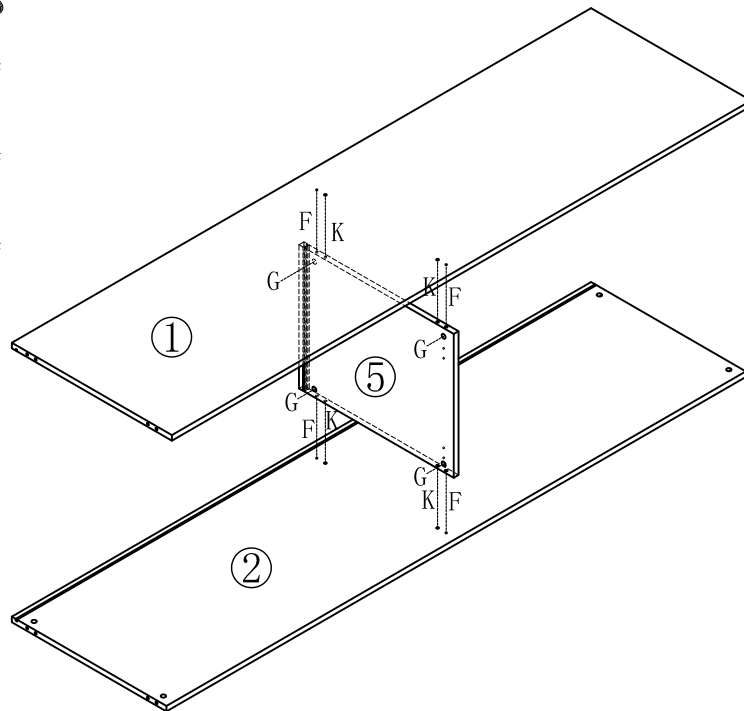

LINSY 林氏家居

五金表/Hardware list

部件表/Parts List

安装示意图/Assembly Instruction

产品名称 Model NO.	JC5D-A1 (2m)
产品规格 Specification	1994*617*500mm
安装工具 Tool	安装人数 Installer
	

 (A)* 4 铝合金短黑色拉手 Handle	 (B)* 13 背板扣 Back Plate Buckle-White	 (C)* 4 单层磁碰 magnetic catch-white	 (D)* 4 缓冲门铰大弯-Ø35 Hinge-big bends
 (E)* 4 缓冲门铰中弯-Ø35 Hinge-middle bending	 (F)* 13 二合一螺杆(35mm) 2-in-1-screw	 (G)* 13 大三合一锁饼 Three-in-one large lock	 (H)* 8 自攻螺丝M3.5x12mm Self-tapping screw
 (I)* 21 自攻螺丝M3.5x16mm Self-tapping screw	 (J)* 4 拉手螺丝-M4x22mm pulling screw	 (K)* 13 木榫Ø8x30mm wood tenon	 (L)* 4 自攻螺丝M4x30mm Self-tapping screw

编号NO.	名称Name	规格 (mm) Specification	数量QTY	材质Material
①	顶板 Top board	1958*594*18	1	三胺板Melamine
②	底板 Bottom board	1958*574*18	1	三胺板Melamine
③	右侧板 Side board(R)	500*594*18	1	三胺板Melamine
④	左侧板 Side board(L)	500*594*18	1	三胺板Melamine
⑤	中侧板 Middle side board	462*574*18	1	三胺板Melamine
⑥	门板 Door board	487*477*18	4	三胺板Melamine
⑦	背板 Back board	980*472*5	2	三胺板Melamine

(L)*4

温馨提示:
安装完成后, 要与衣柜在合适的位置用五金L锁紧
Reminder:
After installation, it should be locked with hardware L at a suitable position with the wardrobe

JC5D-A1 (2m)

安装方法/
Installation method

大二合一
two-in-one

- (C) *4
- (H) *8

1

- (C) *4
- (I) *8

2

- (F) *4
- (G) *4
- (K) *4

3

4

JC5D-A1 (2m)

安装方法/
Installation method