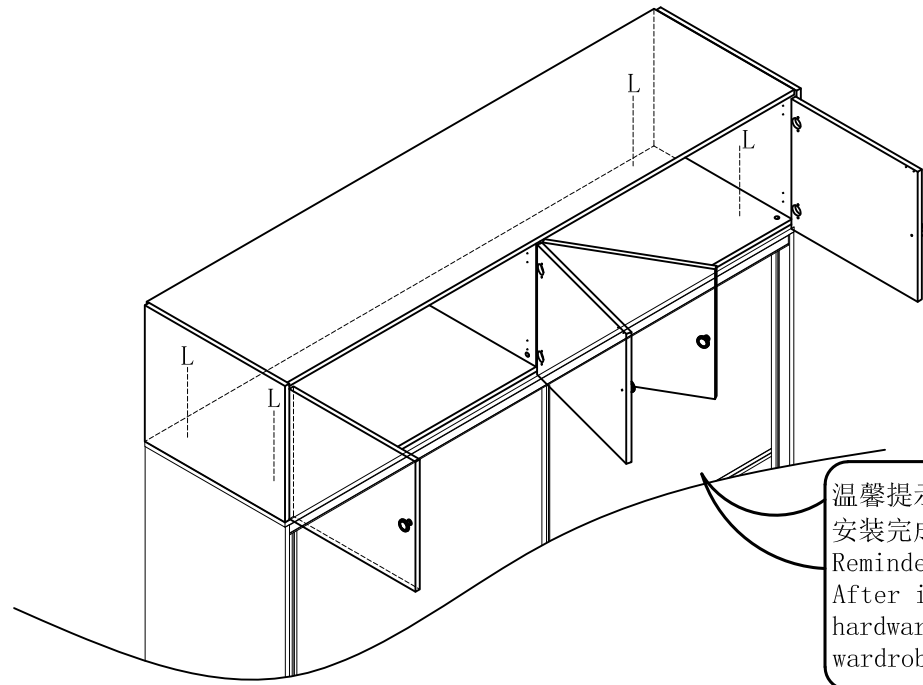

LINSY 林氏家居

五金表/Hardware list

部件表/Parts List

安装示意图/Assembly Instruction

产品名称 Model NO.	JC5D-A1 (2m)
产品规格 Specification	1994*617*500mm
安装工具 Tool	安装人数 Installer
	

 (A)* 4 铝合金短黑色拉手 Handle	 (B)* 13 背板扣 Back Plate Buckle-White	 (C)* 4 单层磁碰 magnetic catch-white	 (D)* 4 缓冲门铰大弯-Ø35 Hinge-big bends
 (E)* 4 缓冲门铰中弯-Ø35 Hinge-middle bending	 (F)* 13 二合一螺杆(35mm) 2-in-1-screw	 (G)* 13 大三合一锁饼 Three-in-one large lock	 (H)* 8 自攻螺丝M3.5x12mm Self-tapping screw
 (I)* 21 自攻螺丝M3.5x16mm Self-tapping screw	 (J)* 4 拉手螺丝-M4x22mm pulling screw	 (K)* 13 木榫Ø8x30mm wood tenon	 (L)* 4 自攻螺丝M4x30mm Self-tapping screw

编号NO.	名称Name	规格 (mm) Specification	数量QTY	材质Material
①	顶板 Top board	1958*594*18	1	三胺板Melamine
②	底板 Bottom board	1958*574*18	1	三胺板Melamine
③	右侧板 Side board(R)	500*594*18	1	三胺板Melamine
④	左侧板 Side board(L)	500*594*18	1	三胺板Melamine
⑤	中侧板 Middle side board	462*574*18	1	三胺板Melamine
⑥	门板 Door board	487*477*18	4	三胺板Melamine
⑦	背板 Back board	980*472*5	2	三胺板Melamine

(L)*4

温馨提示:
安装完成后, 要与衣柜在合适的位置用五金L锁紧
Reminder:
After installation, it should be locked with hardware L at a suitable position with the wardrobe

JC5D-A1 (2m)

安装方法/
Installation method

大二合一
two-in-one

- (C) *4
- (H) *8