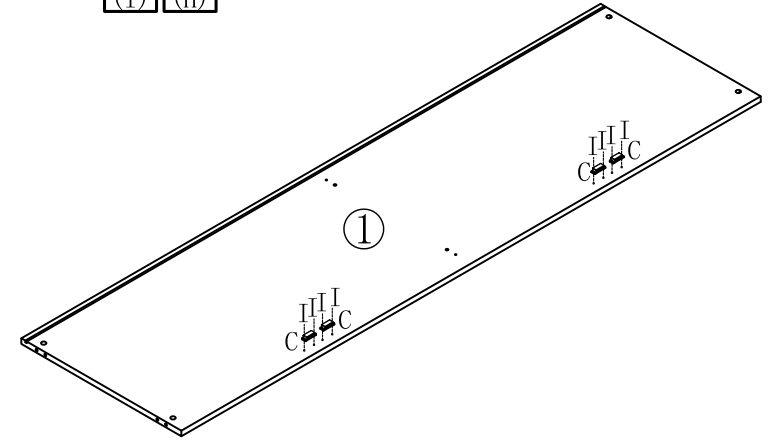

LINSY 林氏家居

五金表/Hardware list

部件表/Parts List

安装示意图/Assembly Instruction

产品名称 Model NO.	JC5D-A1 (2m)
产品规格 Specification	1994*617*500mm
安装工具 Tool	安装人数 Installer
	

 (A)* 4 铝合金短黑色拉手 Handle	 (B)* 13 背板扣 Back Plate Buckle-White	 (C)* 4 单层磁碰 magnetic catch-white	 (D)* 4 缓冲门铰大弯-Ø35 Hinge-big bends
 (E)* 4 缓冲门铰中弯-Ø35 Hinge-middle bending	 (F)* 13 二合一螺杆(35mm) 2-in-1-screw	 (G)* 13 大三合一锁饼 Three-in-one large lock	 (H)* 8 自攻螺丝M3.5x12mm Self-tapping screw
 (I)* 21 自攻螺丝M3.5x16mm Self-tapping screw	 (J)* 4 拉手螺丝-M4x22mm pulling screw	 (K)* 13 木榫Ø8x30mm wood tenon	 (L)* 4 自攻螺丝M4x30mm Self-tapping screw

编号NO.	名称Name	规格 (mm) Specification	数量QTY	材质Material
①	顶板 Top board	1958*594*18	1	三胺板Melamine
②	底板 Bottom board	1958*574*18	1	三胺板Melamine
③	右侧板 Side board(R)	500*594*18	1	三胺板Melamine
④	左侧板 Side board(L)	500*594*18	1	三胺板Melamine
⑤	中侧板 Middle side board	462*574*18	1	三胺板Melamine
⑥	门板 Door board	487*477*18	4	三胺板Melamine
⑦	背板 Back board	980*472*5	2	三胺板Melamine

(L)*4

温馨提示:
安装完成后, 要与衣柜在合适的位置用五金L锁紧
Reminder:
After installation, it should be locked with hardware L at a suitable position with the wardrobe

JC5D-A1 (2m)

安装方法/
Installation method

大二合一
two-in-one

- (C) *4
- (H) *8

1

- (C) *4
- (I) *8

2

- (F) *4
- (G) *4
- (K) *4

3

4

JC5D-A1 (2m)

安装方法/
Installation method