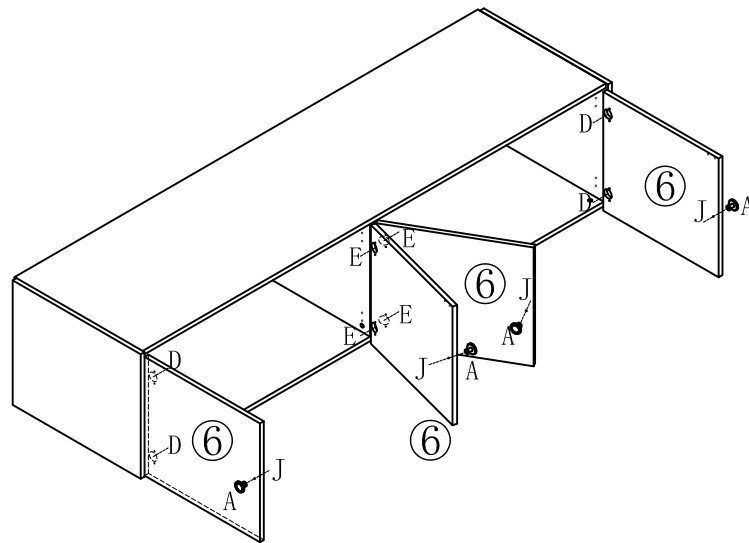

LINSY 林氏家居

五金表/Hardware list

部件表/Parts List

安装示意图/Assembly Instruction

产品名称 Model NO.	JC5D-A1 (2m)
产品规格 Specification	1994*617*500mm
安装工具 Tool	安装人数 Installer
	

 (A)* 4 铝合金短黑色拉手 Handle	 (B)* 13 背板扣 Back Plate Buckle-White	 (C)* 4 单层磁碰 magnetic catch-white	 (D)* 4 缓冲门铰大弯-Ø35 Hinge-big bends
 (E)* 4 缓冲门铰中弯-Ø35 Hinge-middle bending	 (F)* 13 二合一螺杆(35mm) 2-in-1-screw	 (G)* 13 大三合一锁饼 Three-in-one large lock	 (H)* 8 自攻螺丝M3.5x12mm Self-tapping screw
 (I)* 21 自攻螺丝M3.5x16mm Self-tapping screw	 (J)* 4 拉手螺丝-M4x22mm pulling screw	 (K)* 13 木榫Ø8x30mm wood tenon	 (L)* 4 自攻螺丝M4x30mm Self-tapping screw

背板扣
Back Plate Buckle-White

- (F) *4
- (G) *4
- (K) *4

- (F) *4
- (G) *4
- (K) *4

- (A) *4
- (D) *4
- (E) *4
- (J) *4

- (B) *12
- (I) *12