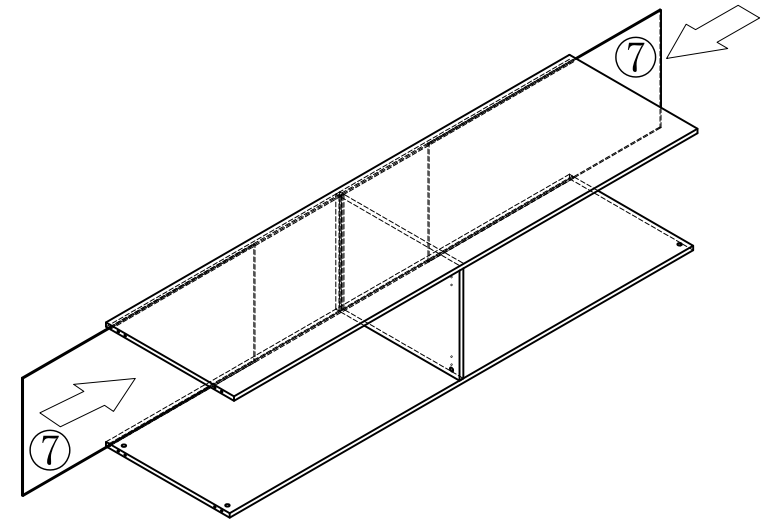

LINSY 林氏家居

五金表/Hardware list

部件表/Parts List

安装示意图/Assembly Instruction

产品名称 Model NO.	JC5D-A1 (2m)
产品规格 Specification	1994*617*500mm
安装工具 Tool	安装人数 Installer
	

 (A)* 4 铝合金短黑色拉手 Handle	 (B)* 13 背板扣 Back Plate Buckle-White	 (C)* 4 单层磁碰 magnetic catch-white	 (D)* 4 缓冲门铰大弯-Ø35 Hinge-big bends
 (E)* 4 缓冲门铰中弯-Ø35 Hinge-middle bending	 (F)* 13 二合一螺杆(35mm) 2-in-1-screw	 (G)* 13 大三合一锁饼 Three-in-one large lock	 (H)* 8 自攻螺丝M3.5x12mm Self-tapping screw
 (I)* 21 自攻螺丝M3.5x16mm Self-tapping screw	 (J)* 4 拉手螺丝-M4x22mm pulling screw	 (K)* 13 木榫Ø8x30mm wood tenon	 (L)* 4 自攻螺丝M4x30mm Self-tapping screw

(L)*4

温馨提示:
安装完成后, 要与衣柜在合适的位置用五金L锁紧
Reminder:
After installation, it should be locked with hardware L at a suitable position with the wardrobe

JC5D-A1 (2m)

安装方法/
Installation method

大二合一
two-in-one

- (C) *4
- (H) *8

1

- (C) *4
- (I) *8

2

- (F) *4
- (G) *4
- (K) *4

3

4

JC5D-A1 (2m)

安装方法/
Installation method