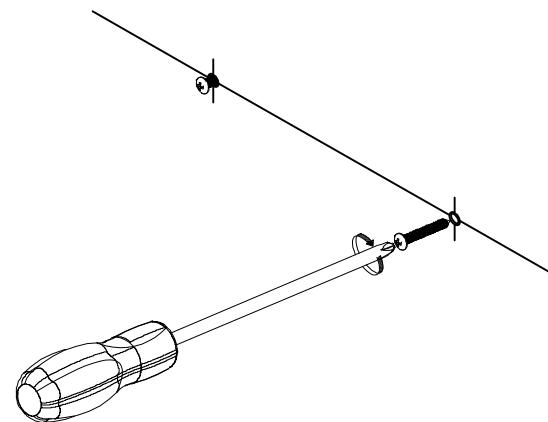

编号NO.

名称Name

规格
Specification

数量QTY

材质Material

1

穿衣镜
Full body mirror

400*35*1600mm

1

环保镜
Environmental
protection mirror