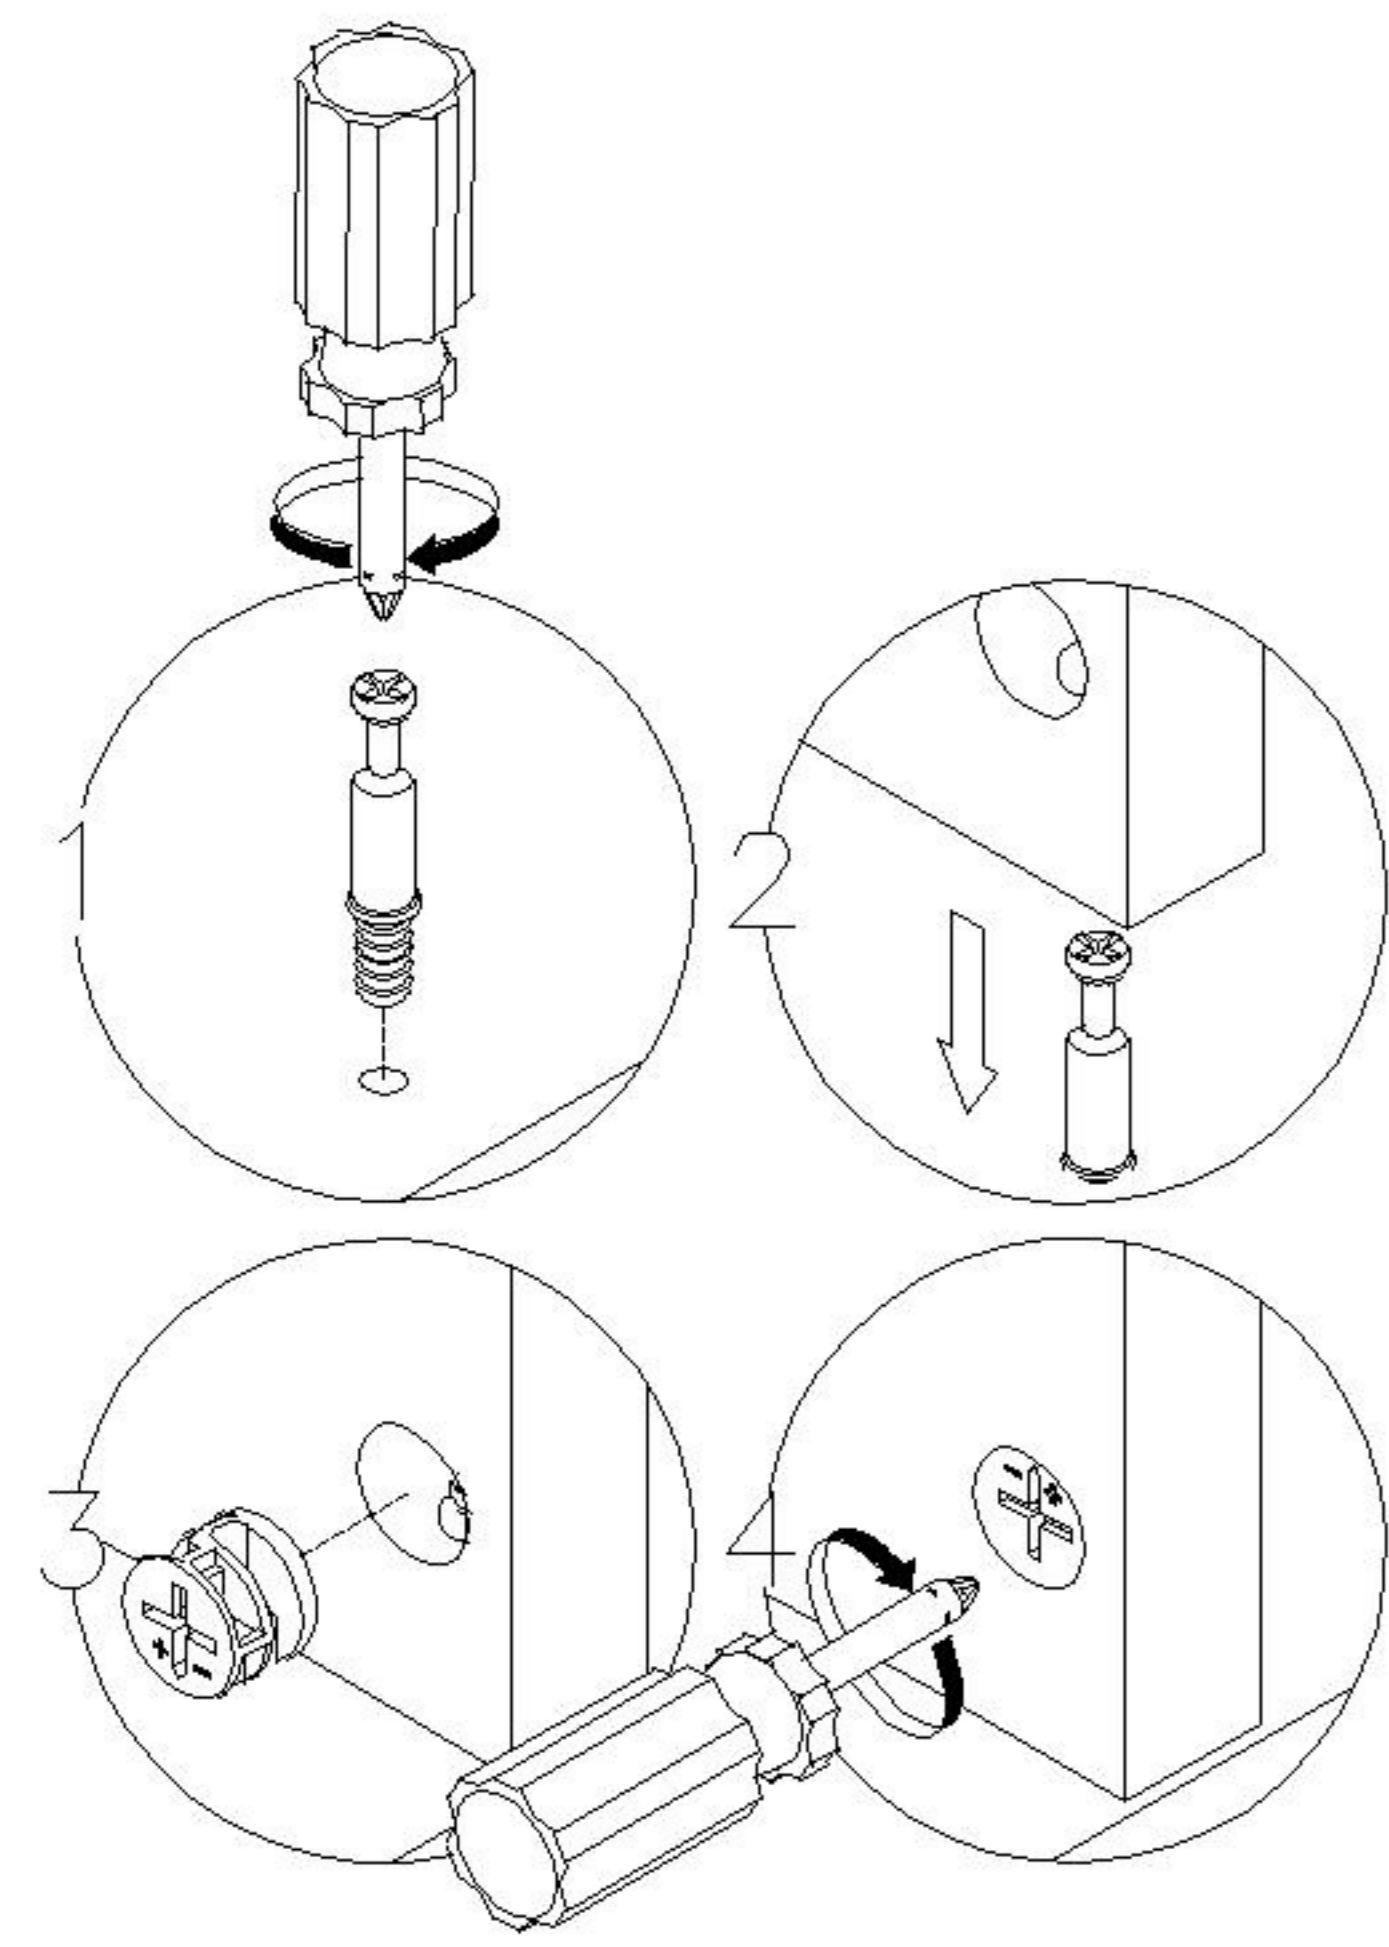

KQ3X-A

安装方法

Installation method

(I)*1

二合一
two-in-one