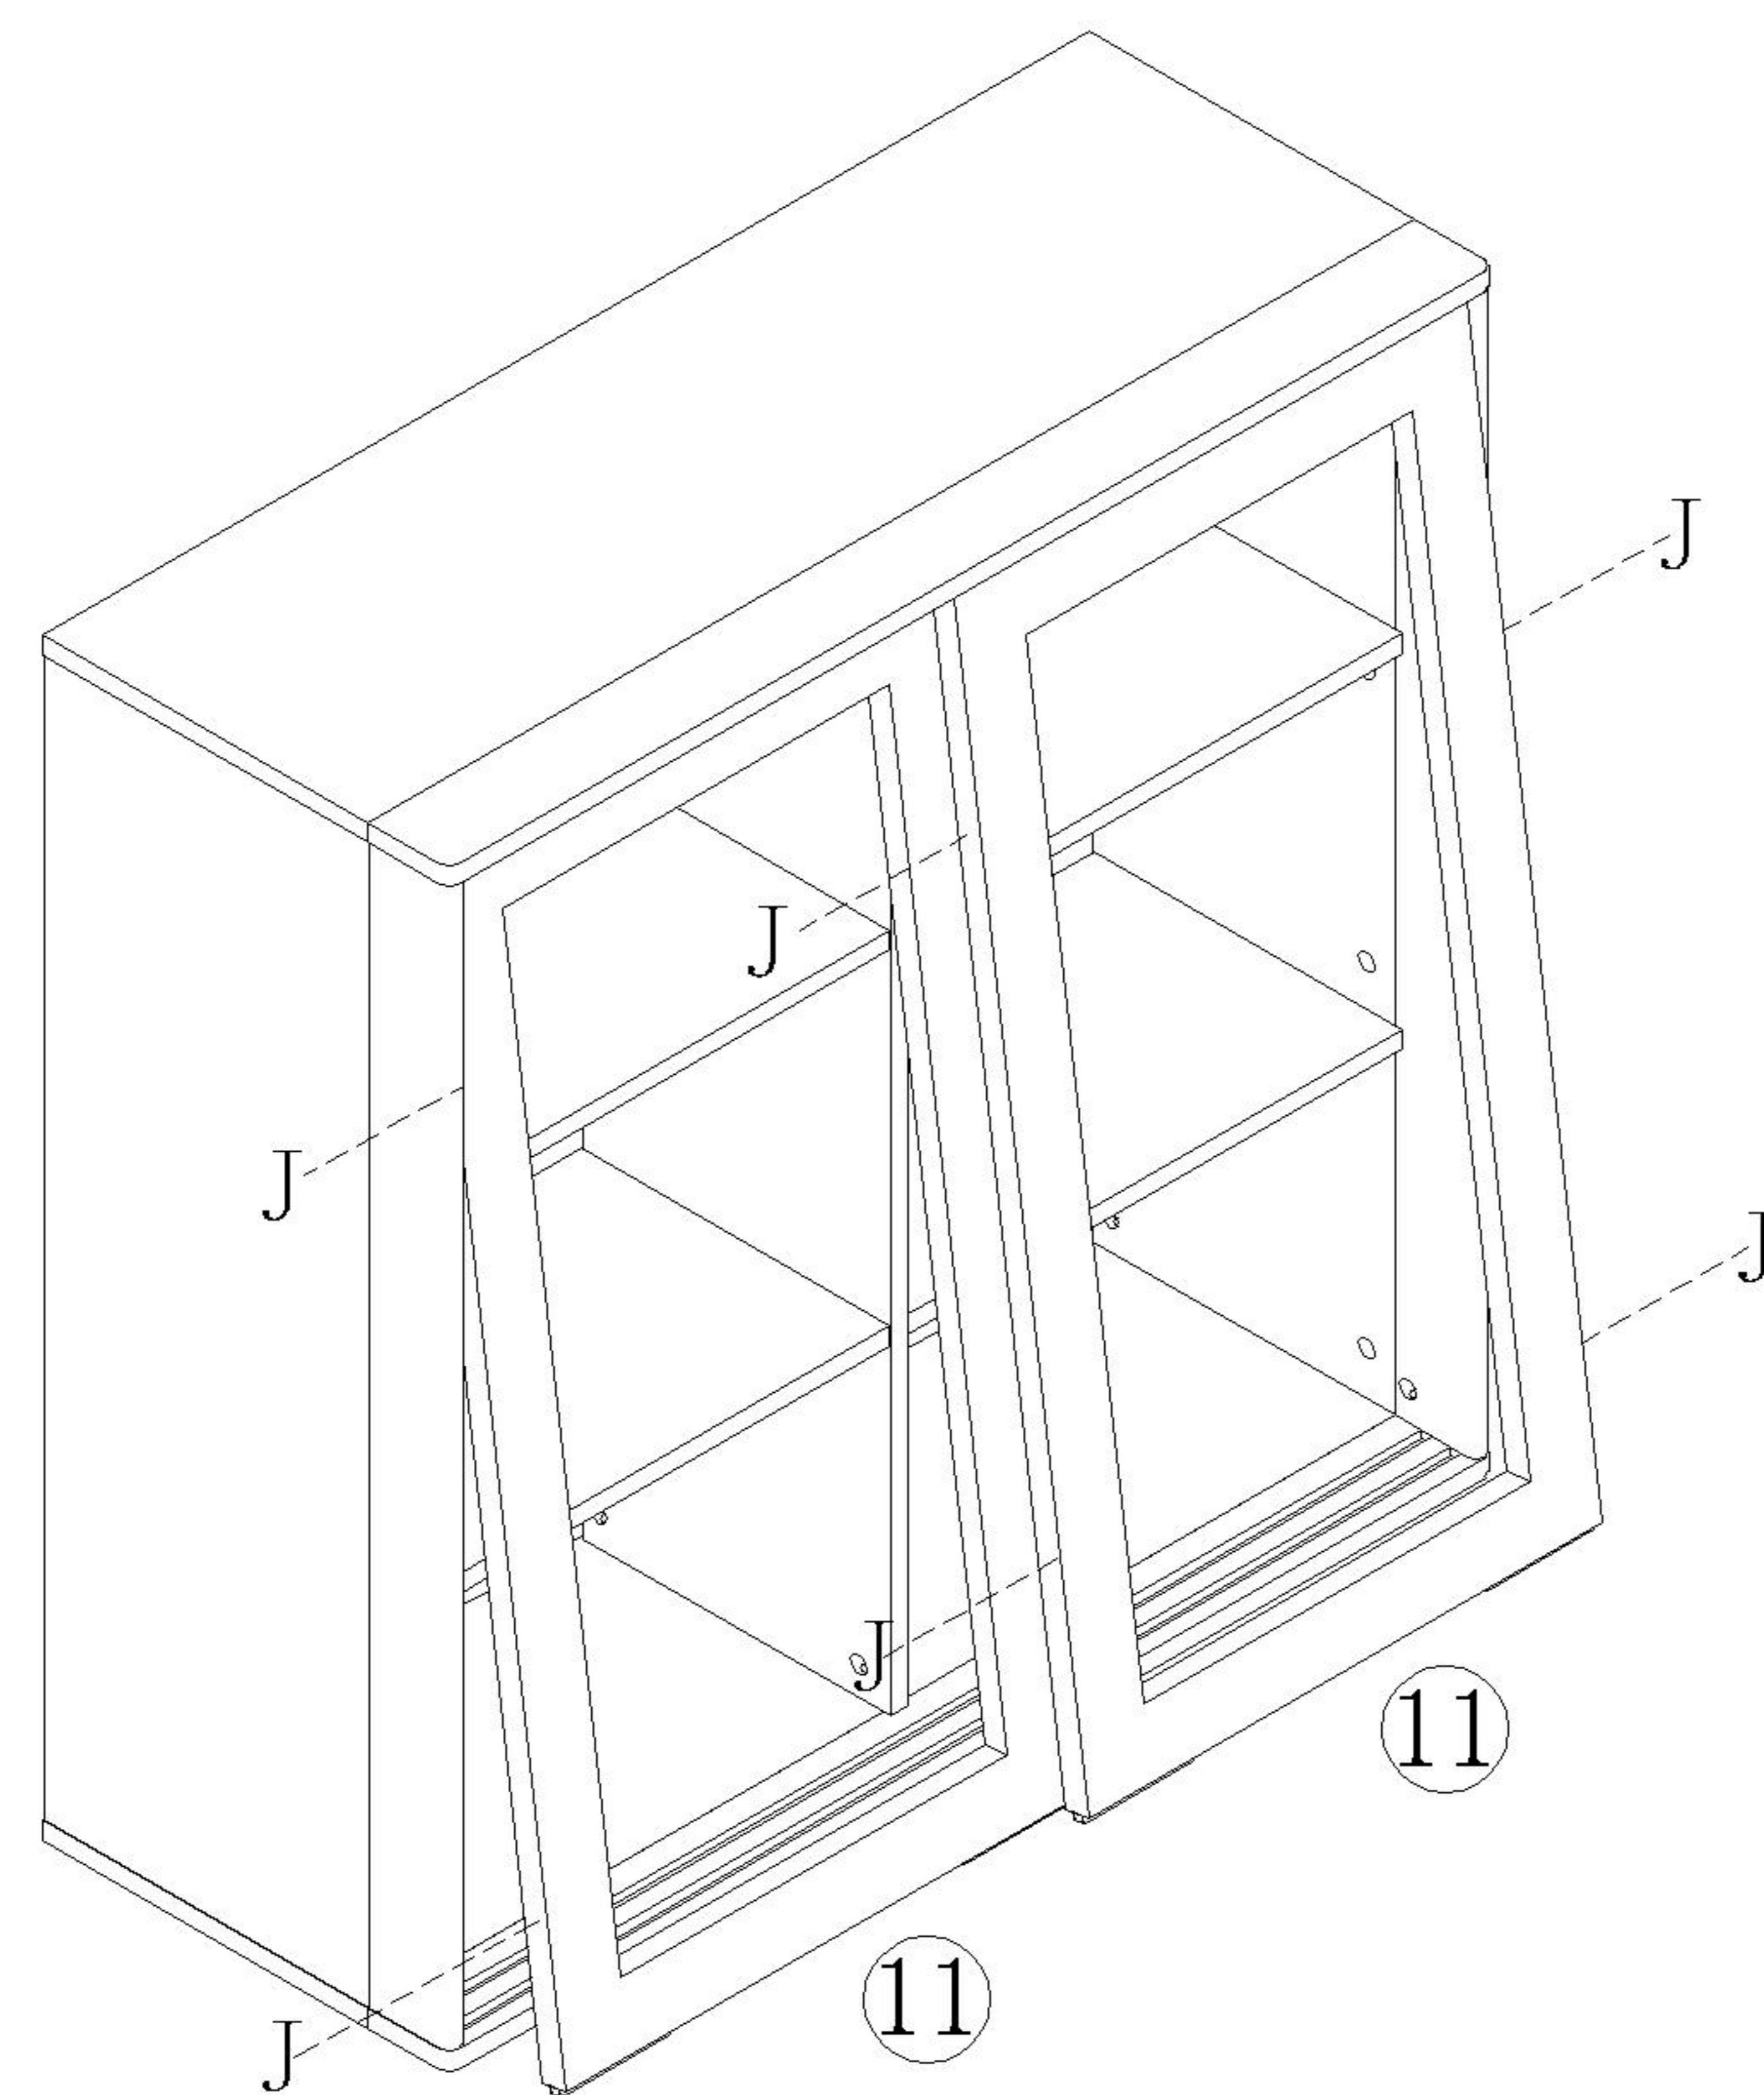

KQ3X-A

安装方法 Installation method

二合一
two-in-one

(A)*16

5

(E)*10
(G)*10

6

(J)*8

7

(K)*2
(G)*4

如购买下柜用五金KG锁紧
If purchasing the hardware KG
for locking the lower cabinet