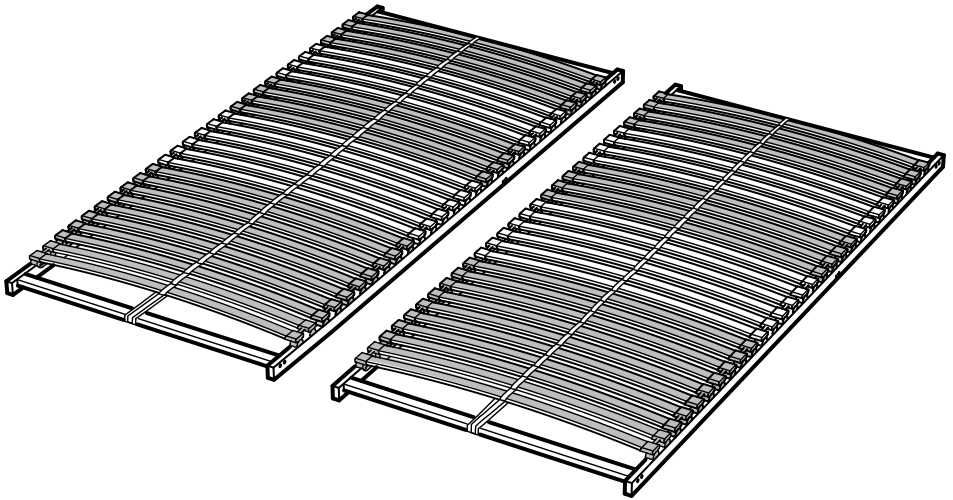

LÖNSET

Design and Quality
IKEA of Sweden

1x

24x

4x

4x

1

2