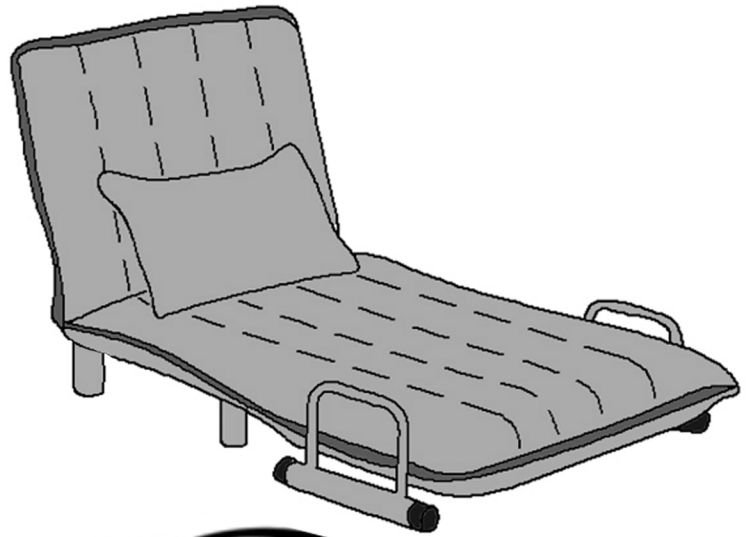

URBANA FLIP-N-SLEEP

Assembly Manual

4x

2x

4x

1x

4x

***The screws are pre-assembled onto the sofa bed body.**

1

2

***The screws are pre-assembled onto the sofa bed body.**

***The screws are pre-assembled onto the sofa bed body.**