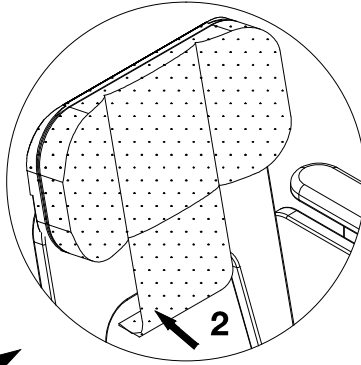

1

BK-EUSC (Euler Study Chair)
is sold separately and available in matching finish.
所配套的欧拉学习椅 **BK-EUSC** 需单独购买。

Inside seam
with Velcro straps
内缝有魔术贴绑带

Installation step 1.
安装步骤1

BK-EUSC

Installation step 2.
安装步骤2

Installation step 3.
安装步骤3

Securely fasten bottom
Velcro with the Velcro
inside the head seam.
上下魔术贴粘合牢固

BK-EUSC

Front
前面

Installation step 1.
安装步骤1

Behind
后面

Down
下面

BK-EUSC