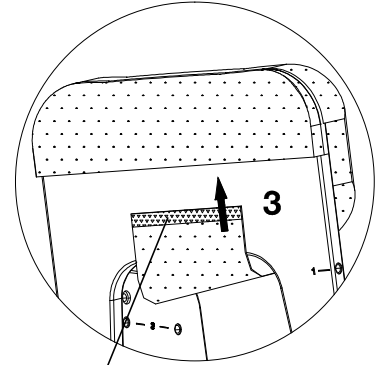

1

BK-EUSC (Euler Study Chair)
is sold separately and available in matching finish.
所配套的欧拉学习椅 **BK-EUSC** 需单独购买。

Inside seam
with Velcro straps
内缝有魔术贴绑带

Installation step 1.
安装步骤1

BK-EUSC

Installation step 2.
安装步骤2

Installation step 3.
安装步骤3

Securely fasten bottom
Velcro with the Velcro
inside the head seam.
上下魔术贴粘合牢固

BK-EUSC

Front
前面

Installation step 1.
安装步骤1

Behind
后面

Down
下面

BK-EUSC