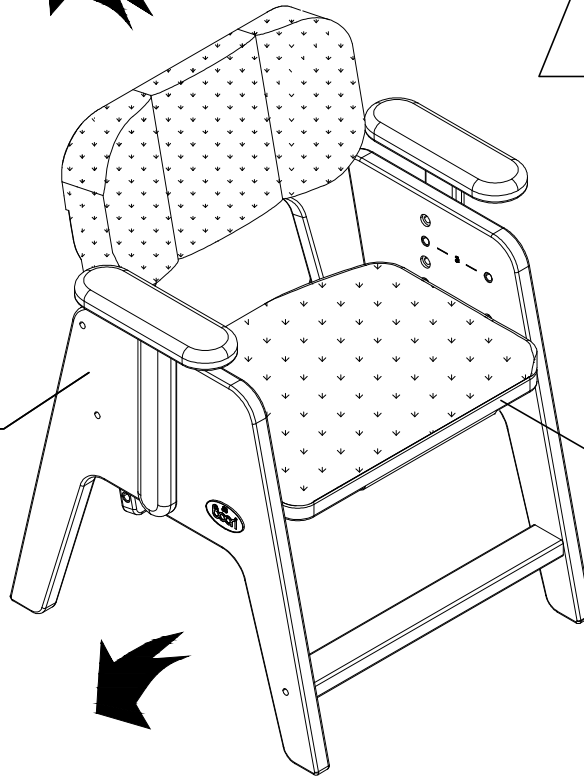

Boori

Euler

Cushion Set

For Euler Study Chair

欧拉学习椅垫

IMPORTANT:
PLEASE READ THE INSTRUCTIONS CAREFULLY
AND KEEP FOR FUTURE REFERENCE

重要：请仔细阅读此说明书，并妥善保管以便日后参考。

Assembly / 安装说明

1

BK-EUSC (Euler Study Chair)
is sold separately and available in matching finish.
所配套的欧拉学习椅 **BK-EUSC** 需单独购买。

Inside seam
with Velcro straps
内缝有魔术贴绑带

Installation step 1.
安装步骤1

BK-EUSC

Installation step 2.
安装步骤2

Installation step 3.
安装步骤3

Securely fasten bottom
Velcro with the Velcro
inside the head seam.
上下魔术贴粘合牢固

BK-EUSC

Front
前面

Installation step 1.
安装步骤1

Behind
后面

Down
下面

BK-EUSC