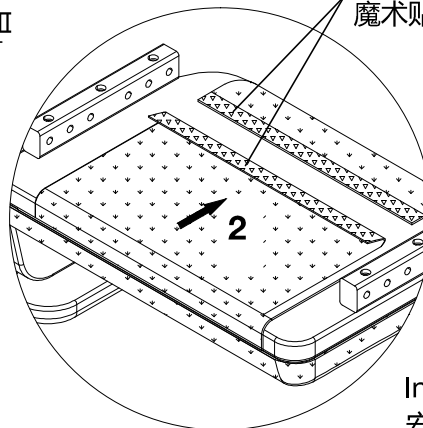

1

BK-EUSC (Euler Study Chair)
is sold separately and available in matching finish.
所配套的欧拉学习椅 **BK-EUSC** 需单独购买。

Inside seam
with Velcro straps
内缝有魔术贴绑带

Installation step 1.
安装步骤1

BK-EUSC

Installation step 2.
安装步骤2

Installation step 3.
安装步骤3

Securely fasten bottom
Velcro with the Velcro
inside the head seam.
上下魔术贴粘合牢固

BK-EUSC

Front
前面

Installation step 1.
安装步骤1

Behind
后面

Down
下面

BK-EUSC

Velcro straps II
魔术贴绑带 II

Velcro straps III
魔术贴绑带 III

Securely fasten Velcro
straps II and III.
魔术贴绑带 II 和 III 粘合牢固

Installation step 2.
安装步骤2