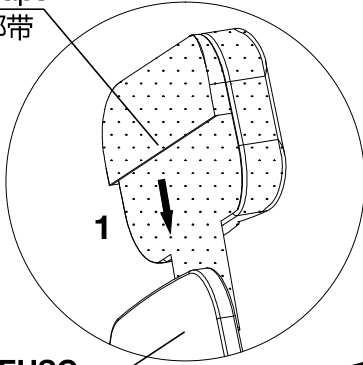

Boori

Euler

Cushion Set

For Euler Study Chair

欧拉学习椅垫

IMPORTANT:
PLEASE READ THE INSTRUCTIONS CAREFULLY
AND KEEP FOR FUTURE REFERENCE

重要：请仔细阅读此说明书，并妥善保管以便日后参考。

Assembly / 安装说明

1

BK-EUSC (Euler Study Chair)
is sold separately and available in matching finish.
所配套的欧拉学习椅 **BK-EUSC** 需单独购买。

Inside seam
with Velcro straps
内缝有魔术贴绑带

Installation step 1.
安装步骤1

BK-EUSC

Installation step 2.
安装步骤2

Installation step 3.
安装步骤3

Securely fasten bottom
Velcro with the Velcro
inside the head seam.
上下魔术贴粘合牢固

BK-EUSC

Front
前面

Installation step 1.
安装步骤1

Behind
后面

Down
下面

BK-EUSC