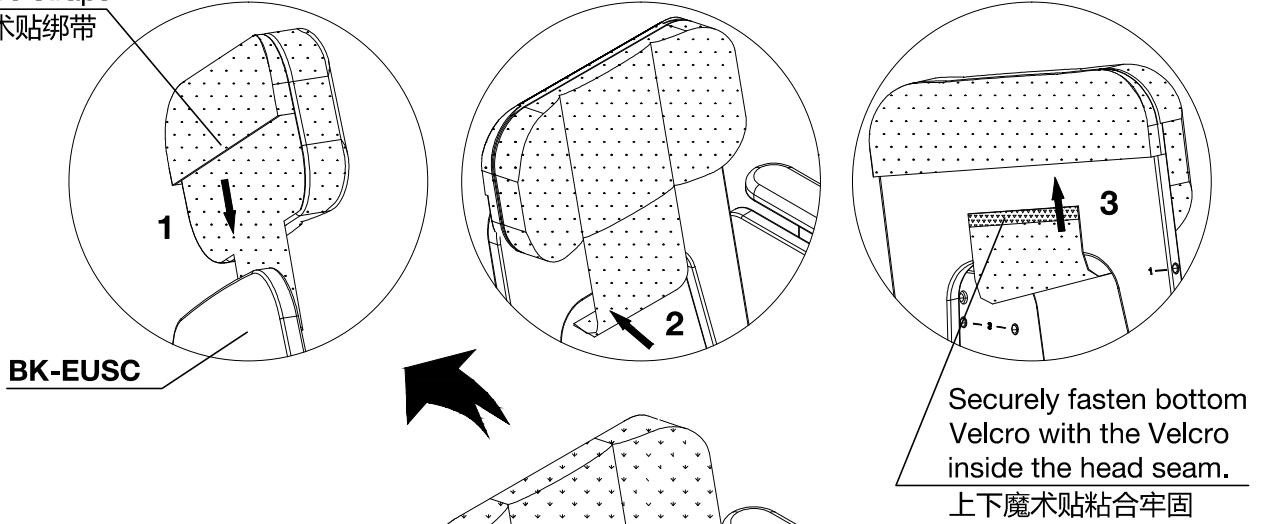

1

BK-EUSC (Euler Study Chair)
is sold separately and available in matching finish.
所配套的欧拉学习椅 **BK-EUSC** 需单独购买。

Inside seam
with Velcro straps
内缝有魔术贴绑带

Installation step 1.
安装步骤1

Installation step 2.
安装步骤2

Installation step 3.
安装步骤3

Installation step 1.
安装步骤1

Velcro straps III
魔术贴绑带III

Securely fasten Velcro
straps II and III.
魔术贴绑带II和III粘合牢固

Behind
后面

Down
下面

BK-EUSC

Velcro straps II
魔术贴绑带II