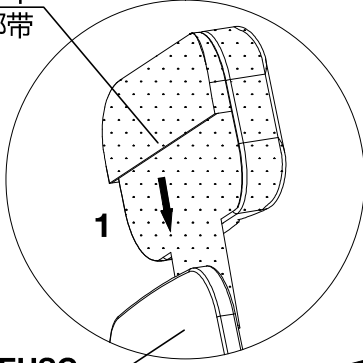

Boori

Euler

Cushion Set

For Euler Study Chair

欧拉学习椅垫

IMPORTANT:
PLEASE READ THE INSTRUCTIONS CAREFULLY
AND KEEP FOR FUTURE REFERENCE

重要：请仔细阅读此说明书，并妥善保管以便日后参考。

Assembly / 安装说明

1

BK-EUSC (Euler Study Chair)
is sold separately and available in matching finish.
所配套的欧拉学习椅 **BK-EUSC** 需单独购买。

Inside seam
with Velcro straps
内缝有魔术贴绑带

Installation step 1.
安装步骤1

Installation step 2.
安装步骤2

Installation step 3.
安装步骤3

BK-EUSC

Securely fasten bottom
Velcro with the Velcro
inside the head seam.
上下魔术贴粘合牢固

BK-EUSC

Front
前面

Installation step 1.
安装步骤1

Behind
后面

Down
下面