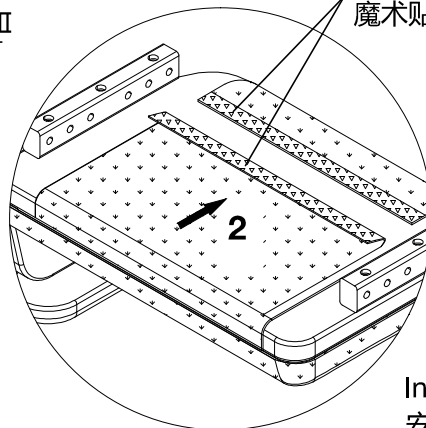

1

BK-EUSC (Euler Study Chair)
is sold separately and available in matching finish.
所配套的欧拉学习椅 **BK-EUSC** 需单独购买。

Inside seam
with Velcro straps
内缝有魔术贴绑带

Installation step 1.
安装步骤1

Installation step 2.
安装步骤2

Installation step 3.
安装步骤3

BK-EUSC

Securely fasten bottom
Velcro with the Velcro
inside the head seam.
上下魔术贴粘合牢固

BK-EUSC

Front
前面

Installation step 1.
安装步骤1

Behind
后面

Down
下面

BK-EUSC

Velcro straps II
魔术贴绑带 II

Velcro straps III
魔术贴绑带 III

Securely fasten Velcro
straps II and III.
魔术贴绑带 II 和 III 粘合牢固

Installation step 2.
安装步骤2