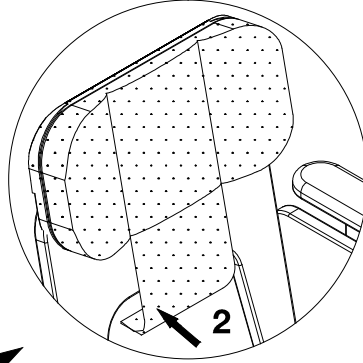

1

BK-EUSC (Euler Study Chair)
is sold separately and available in matching finish.
所配套的欧拉学习椅 **BK-EUSC** 需单独购买。

Inside seam
with Velcro straps
内缝有魔术贴绑带

Installation step 1.
安装步骤1

Installation step 2.
安装步骤2

Installation step 3.
安装步骤3

BK-EUSC

Securely fasten bottom
Velcro with the Velcro
inside the head seam.
上下魔术贴粘合牢固

BK-EUSC

Front
前面

Installation step 1.
安装步骤1

Behind
后面

Down
下面