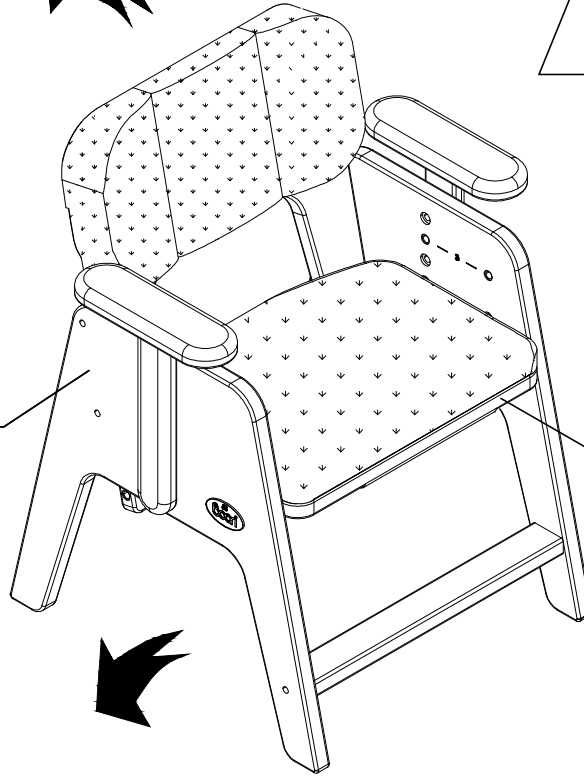

1

BK-EUSC (Euler Study Chair)
is sold separately and available in matching finish.
所配套的欧拉学习椅 **BK-EUSC** 需单独购买。

Inside seam
with Velcro straps
内缝有魔术贴绑带

Installation step 1.
安装步骤1

Installation step 2.
安装步骤2

Installation step 3.
安装步骤3

BK-EUSC

Securely fasten bottom
Velcro with the Velcro
inside the head seam.
上下魔术贴粘合牢固

BK-EUSC

Front
前面

Installation step 1.
安装步骤1

Behind
后面

Down
下面

BK-EUSC

Velcro straps II
魔术贴绑带 II

Velcro straps III
魔术贴绑带 III

Securely fasten Velcro
straps II and III.
魔术贴绑带 II 和 III 粘合牢固

Installation step 2.
安装步骤2