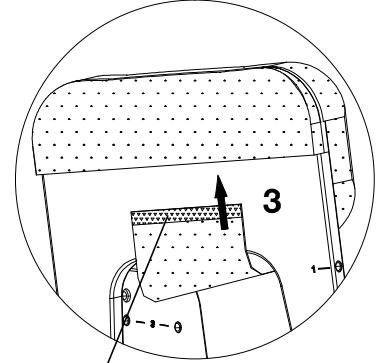

1

BK-EUSC (Euler Study Chair)
is sold separately and available in matching finish.
所配套的欧拉学习椅 **BK-EUSC** 需单独购买。

Inside seam
with Velcro straps
内缝有魔术贴绑带

Installation step 1.
安装步骤1

Installation step 2.
安装步骤2

Installation step 3.
安装步骤3

BK-EUSC

Securely fasten bottom
Velcro with the Velcro
inside the head seam.
上下魔术贴粘合牢固

BK-EUSC

Front
前面

Installation step 1.
安装步骤1

Behind
后面

Down
下面