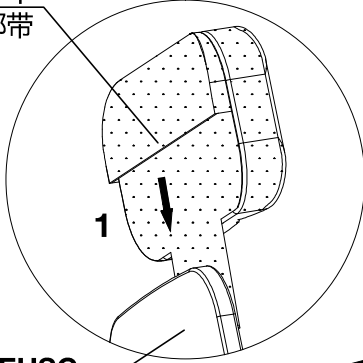

Boori

Euler

Cushion Set

For Euler Study Chair

欧拉学习椅垫

IMPORTANT:
PLEASE READ THE INSTRUCTIONS CAREFULLY
AND KEEP FOR FUTURE REFERENCE

重要：请仔细阅读此说明书，并妥善保管以便日后参考。

Assembly / 安装说明

1

BK-EUSC (Euler Study Chair)
is sold separately and available in matching finish.
所配套的欧拉学习椅 **BK-EUSC** 需单独购买。

Inside seam
with Velcro straps
内缝有魔术贴绑带

Installation step 1.
安装步骤1

BK-EUSC

Installation step 2.
安装步骤2

Installation step 3.
安装步骤3

Securely fasten bottom
Velcro with the Velcro
inside the head seam.
上下魔术贴粘合牢固

BK-EUSC

Front
前面

Installation step 1.
安装步骤1

Behind
后面

Down
下面

BK-EUSC