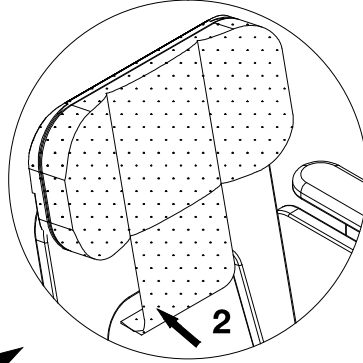

1

BK-EUSC (Euler Study Chair)
is sold separately and available in matching finish.
所配套的欧拉学习椅 **BK-EUSC** 需单独购买。

Inside seam
with Velcro straps
内缝有魔术贴绑带

Installation step 1.
安装步骤1

BK-EUSC

Installation step 2.
安装步骤2

Installation step 3.
安装步骤3

Securely fasten bottom
Velcro with the Velcro
inside the head seam.
上下魔术贴粘合牢固

BK-EUSC

Front
前面

Installation step 1.
安装步骤1

Behind
后面

Down
下面

BK-EUSC