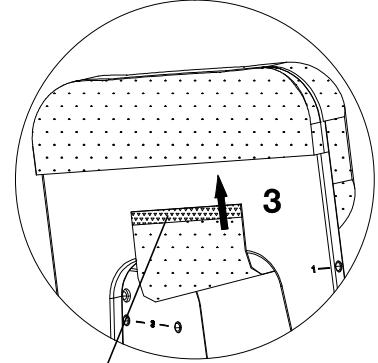

1

BK-EUSC (Euler Study Chair)
is sold separately and available in matching finish.
所配套的欧拉学习椅 **BK-EUSC** 需单独购买。

Inside seam
with Velcro straps
内缝有魔术贴绑带

Installation step 1.
安装步骤1

BK-EUSC

Installation step 2.
安装步骤2

Installation step 3.
安装步骤3

Securely fasten bottom
Velcro with the Velcro
inside the head seam.
上下魔术贴粘合牢固

BK-EUSC

Front
前面

Installation step 1.
安装步骤1

Behind
后面

Down
下面

BK-EUSC