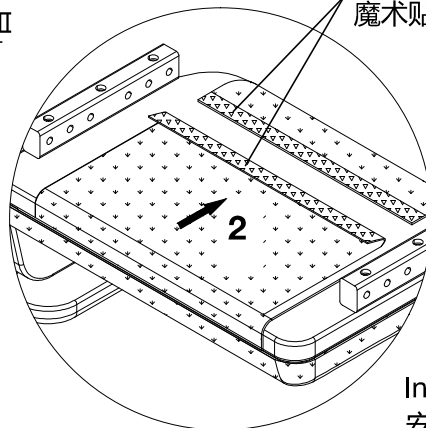

1

BK-EUSC (Euler Study Chair)
is sold separately and available in matching finish.
所配套的欧拉学习椅 **BK-EUSC** 需单独购买。

Inside seam
with Velcro straps
内缝有魔术贴绑带

Installation step 1.
安装步骤1

BK-EUSC

Installation step 2.
安装步骤2

Installation step 3.
安装步骤3

Securely fasten bottom
Velcro with the Velcro
inside the head seam.
上下魔术贴粘合牢固

BK-EUSC

Front
前面

Installation step 1.
安装步骤1

Behind
后面

Down
下面

BK-EUSC

Velcro straps II
魔术贴绑带 II

Velcro straps III
魔术贴绑带 III

Securely fasten Velcro
straps II and III.

魔术贴绑带 II 和 III 粘合牢固

Installation step 2.
安装步骤2