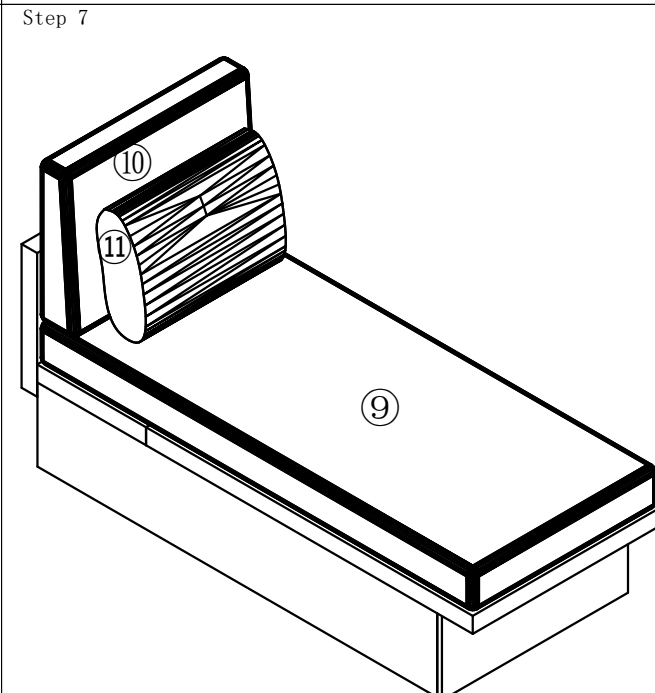

MODEL: QTY-GFS901-F
 SIZE: 650W*1450D*900H

Step 2

Step 3

Step 4

Step 5

Step 6

Step 7

Tip: 1. Pay attention to the protective plate during installation
 2. After the bottom plate is attached to the cushion, put it into the box