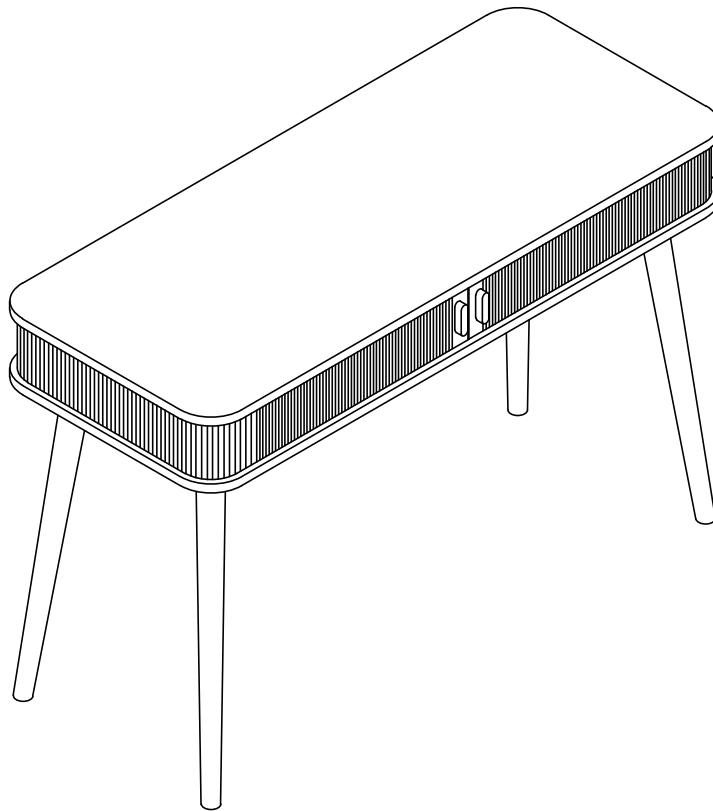

Assembly Instructions

Tate Series

Lifely*

Product Code

TATE-D120-OAK Tate Desk

Dimensions(W x D x H)

1200*500*780mm

Important