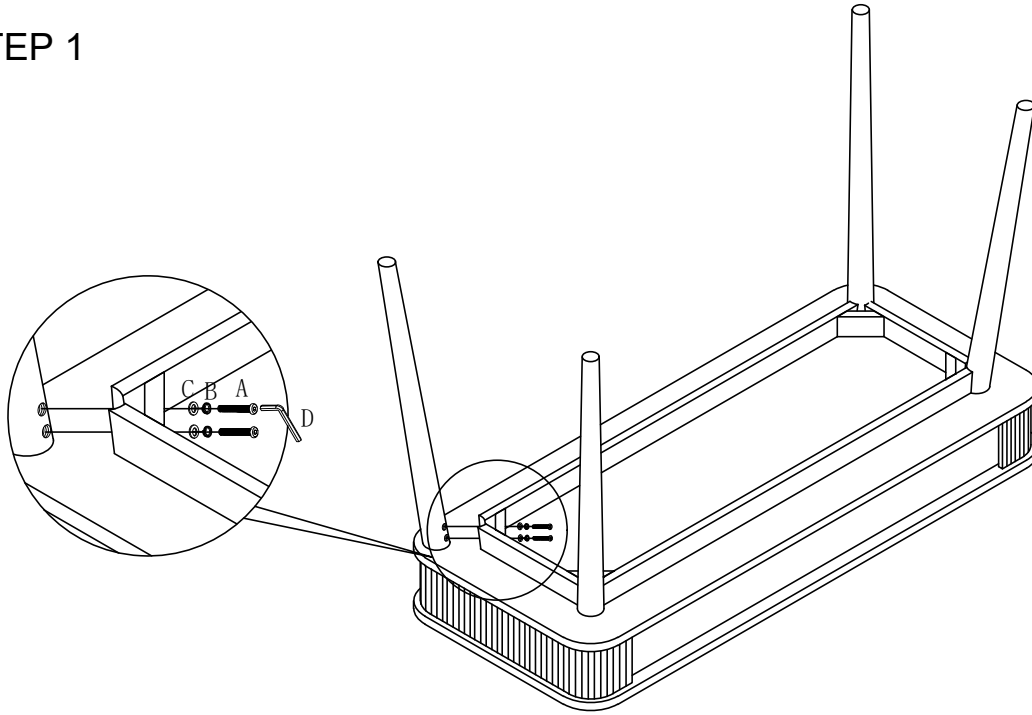

No. A
Quantity:8Pcs
Screw
M6*55mm

No. B
Quantity:8Pcs
Spring Washer
M6

No. C
Quantity:8Pcs
Flat Washer
φ16mm

No. D
Quantity:1Pc
Allen Key
4#

Component Panels & part List

Please check you have all the panels are listed below.

1. Table Top Unit ————— x1
2. Legs ————— x4

STEP 1

No. A

Quantity:8 Pcs

Screw
M6*55mm

No. B

Quantity:8 Pcs

Spring Washer
M6