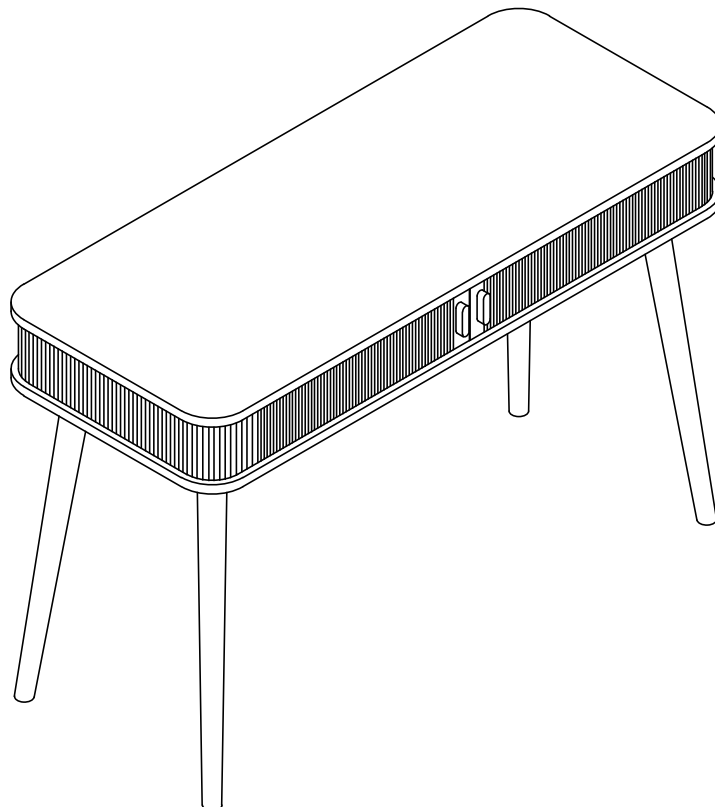

STEP 1

No. A

Quantity:8 Pcs

Screw
M6*55mm

No. B

Quantity:8 Pcs

Spring Washer
M6

No. C

Quantity:8 Pcs

Flat Washer
φ16mm

No. D

Quantity:1 Pc

Allen Key
4#

STEP 2