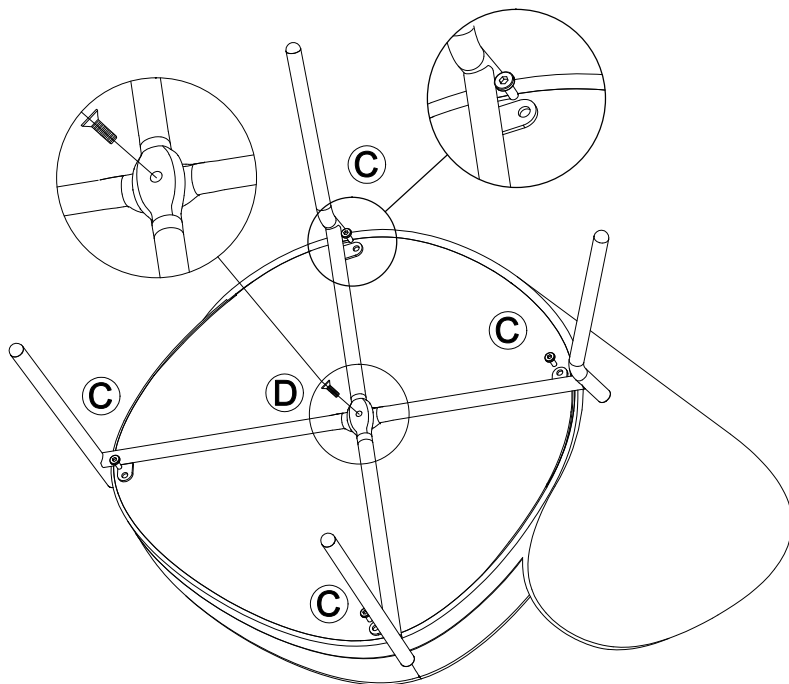

15min

x1

x1

Ax1

Bx1

(M6×16mm)

x4

Cx4

(M6×20mm)

x1

Dx1

1

2

THAT'S ALL FOLKS!

Share your style!

#KaveHome