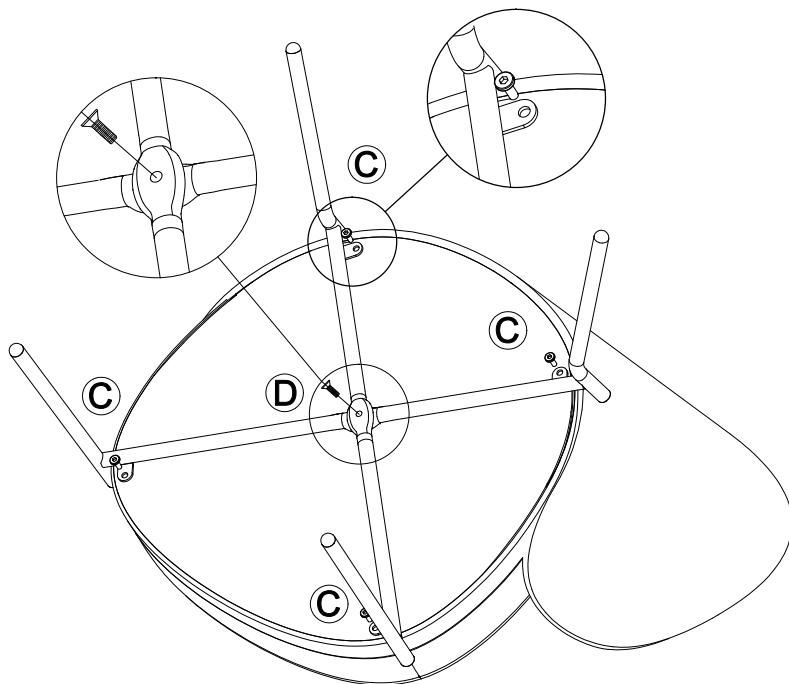

15min

x1

x1

Ax1

Bx1

(M6x16mm)

x4

Cx4

(M6x20mm)

x1

Dx1

1

2

THAT'S ALL FOLKS!

Share your style!

#KaveHome