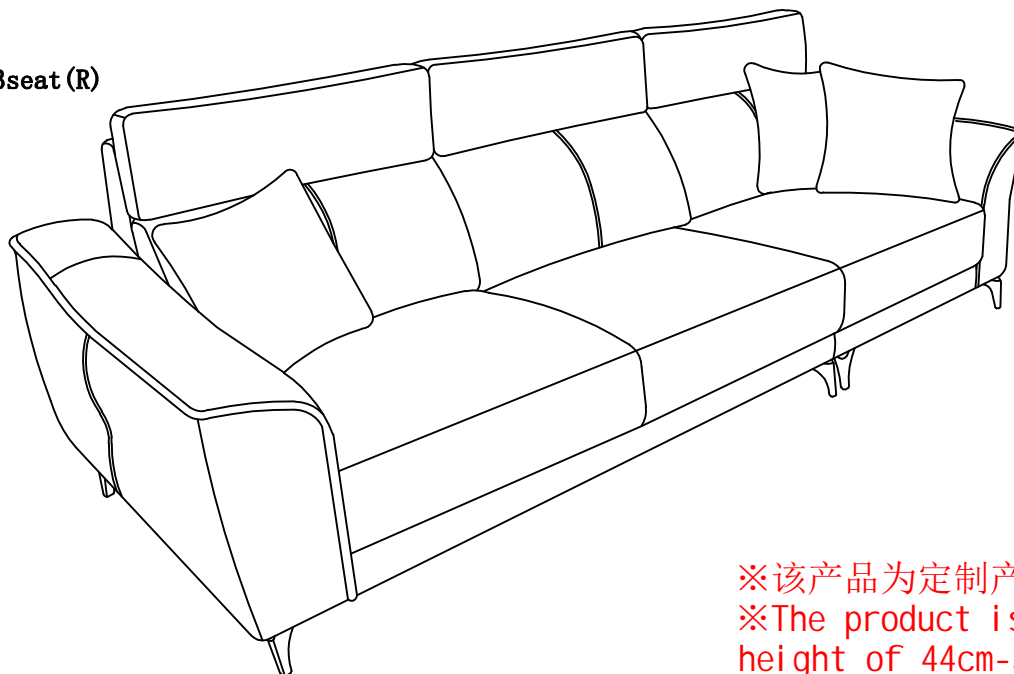

把左扶手单人和右扶手三人靠一起，锁上座架底的五金扣
Left ARMREST SINGLE PERSON AND RIGHT ARMREST THREE PEOPLE RELY ON
together, lock the hardware buckle of seat frame bottom

左单人+右三人 Individual (L) + 3seat (R)

※该产品为定制产品，座前高为44cm-54cm
※The product is customized with a front seat
height of 44cm-54cm