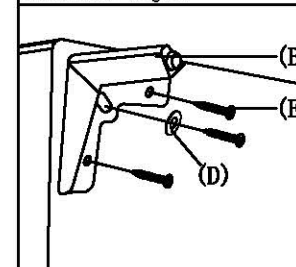

如何区分沙发的左右方向?
How to zone the left and right direction of the sofa?

(图示仅供分辨方向用/Picture are for orientation only)

安装人数
Installer

充电式手电钻Cordless hand drill

或者Or

十字螺丝刀Phillips screwdriver

客户安装前须知:

Customers need to know before installation:
此安装图为“左单人+右三人+脚踏”的位置关系。
This installation picture is "Individual(L) + 3seat(R) + Pedal"

2-1

左单人 Individual(L)

STEP 1:

图1: 拉开拉链, 取出配件箱
Figure 1: Unzip the accessory case

图2: 边脚安装示意图
Figure 2: Side foot installation diagram

右三人 3seat(R)

STEP 1:

图3: 中脚安装示意图
Figure 3: Middle foot installation diagram

旋转搭扣, 使其正对另一侧搭扣。
Rotate the buckle so that it is facing the other buckle.

脚踏 Pedal

STEP 1:

2-2

图1: 拉开拉链, 取出配件箱
Figure 1: Unzip the accessory case

图2: 边脚安装示意图
Figure 2: Side foot installation diagram

组合图 Combination

左单人+右三人+脚踏 Individual (L) + 3seat (R) + Pedal

按搭扣位置, 放好沙发后, 推紧沙发。
Press the buckle position, put the sofa in place, push the sofa tight.