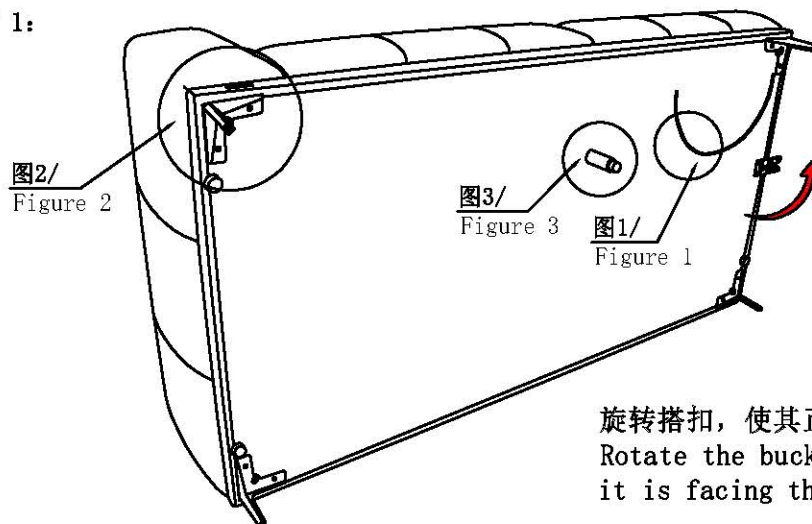

如何区分沙发的左右方向?
How to zone the left and right direction of the sofa?

(图示仅供分辨方向用/Picture are for orientation only)

安装人数
Installer

充电式手电钻Cordless hand drill

或者Or

十字螺丝刀Phillips screwdriver

客户安装前须知:

Customers need to know before installation:
此安装图为“左单人+右三人+脚踏”的位置关系。
This installation picture is "Individual(L) + 3seat(R) + Pedal"

2-1

左单人 Individual(L)

STEP 1:

图1: 拉开拉链, 取出配件箱
Figure 1: Unzip the accessory case

图2: 边脚安装示意图
Figure 2: Side foot installation diagram

右三人 3seat(R)

STEP 1:

图3: 中脚安装示意图
Figure 3: Middle foot installation diagram