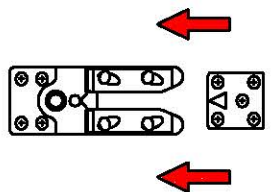

如何区分沙发的左右方向?
How to zone the left and right direction of the sofa?

(图示仅供分辨方向用/Picture are for orientation only)

安装人数
Installer

充电式手电钻Cordless hand drill

或者Or

十字螺丝刀Phillips screwdriver

客户安装前须知:

Customers need to know before installation:
此安装图为“左单人+右三人+脚踏”的位置关系。
This installation picture is "Individual(L) + 3seat(R) + Pedal"

2-1

左单人 Individual(L)

STEP 1:

图1: 拉开拉链, 取出配件箱
Figure 1: Unzip the accessory case

图2: 边脚安装示意图
Figure 2: Side foot installation diagram

右三人 3seat(R)

STEP 1:

图3: 中脚安装示意图
Figure 3: Middle foot installation diagram

旋转搭扣, 使其正对另一侧搭扣。
Rotate the buckle so that it is facing the other buckle.

脚踏 Pedal

STEP 1:

2-2

图1: 拉开拉链, 取出配件箱
Figure 1: Unzip the accessory case

图2: 边脚安装示意图
Figure 2: Side foot installation diagram

组合图 Combination

左单人+右三人+脚踏 Individual (L) + 3seat (R) + Pedal

按搭扣位置, 放好沙发后, 推紧沙发。
Press the buckle position, put the sofa in place, push the sofa tight.