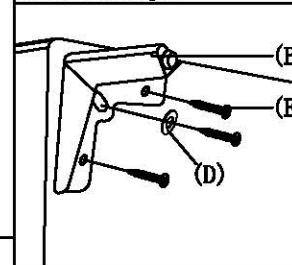

制图 Draw C16

配件表 Accessories list

编号 NO.	名称 Name	图示 Icon	数量 QTY	左单人 Individual(L)	右三人 3seat(R)	脚踏 Pedal
A	说明书(含安装图) Mounting Instruction (with drawing)		1	0	1	0
B	脚-(125*125*120mm)三叉五金脚-01 Feet - (125*125*120mm) three-pronged hardware feet-01		12	4	4	4
C	脚-(直径38*100-150mm)可调一字五金脚 Foot -(diameter 38*100-150mm) Adjustable metal foot		1	0	1	0
D	M8垫片 M8 pad		12	4	4	4
E	M5*30自攻螺丝 M5*30 self tapping screw		36	12	12	12

如何区分沙发的左右方向?
How to zone the left and right direction of the sofa?

(图示仅供分辨方向用/Picture are for orientation only)

安装人数
Installer

充电式手电钻Cordless hand drill

或者Or

十字螺丝刀Phillips screwdriver

客户安装前须知:

Customers need to know before installation:
此安装图为“左单人+右三人+脚踏”的位置关系。
This installation picture is "Individual(L) + 3seat(R) + Pedal"

2-1

左单人 Individual(L)

STEP 1:

图1: 拉开拉链, 取出配件箱
Figure 1: Unzip the accessory case

图2: 边脚安装示意图
Figure 2: Side foot installation diagram

右三人 3seat(R)

STEP 1:

图3: 中脚安装示意图
Figure 3: Middle foot installation diagram

旋转搭扣, 使其正对另一侧搭扣。
Rotate the buckle so that it is facing the other buckle.

脚踏 Pedal

STEP 1:

2-2

图1: 拉开拉链, 取出配件箱
Figure 1: Unzip the accessory case

图2: 边脚安装示意图
Figure 2: Side foot installation diagram

组合图 Combination