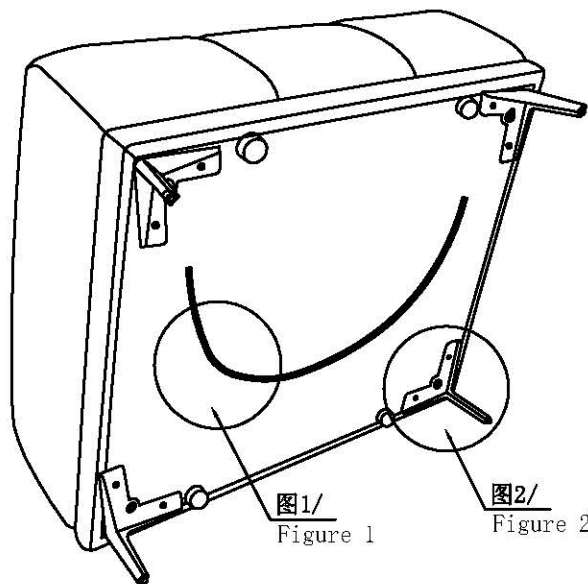

脚踏 Pedal

STEP 1: