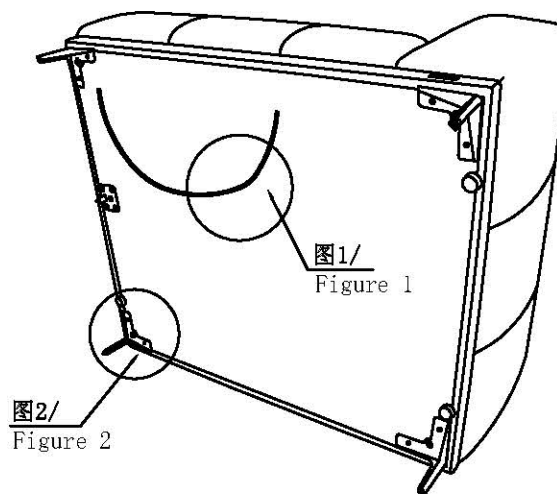

制图 Draw C16

配件表 Accessories list

编号 NO.	名称 Name	图示 Icon	数量 QTY	左单人 Individual(L)	右三人 3seat(R)	脚踏 Pedal
A	说明书(含安装图) Mounting Instruction (with drawing)		1	0	1	0
B	脚-(125*125*120mm)三叉五金脚-01 Feet - (125*125*120mm) three-pronged hardware feet-01		12	4	4	4
C	脚-(直径38*100-150mm)可调一字五金脚 Foot -(diameter 38*100-150mm) Adjustable metal foot		1	0	1	0
D	M8垫片 M8 pad		12	4	4	4
E	M5*30自攻螺丝 M5*30 self tapping screw		36	12	12	12

如何区分沙发的左右方向?
How to zone the left and right direction of the sofa?

(图示仅供分辨方向用/Picture are for orientation only)

安装人数
Installer

充电式手电钻Cordless hand drill

或者Or

十字螺丝刀Phillips screwdriver

客户安装前须知:

Customers need to know before installation:
此安装图为“左单人+右三人+脚踏”的位置关系。
This installation picture is "Individual(L) + 3seat(R) + Pedal"

2-1

左单人 Individual(L)

STEP 1:

图1: 拉开拉链, 取出配件箱
Figure 1: Unzip the accessory case

图2: 边脚安装示意图
Figure 2: Side foot installation diagram

右三人 3seat(R)

STEP 1:

图3: 中脚安装示意图
Figure 3: Middle foot installation diagram