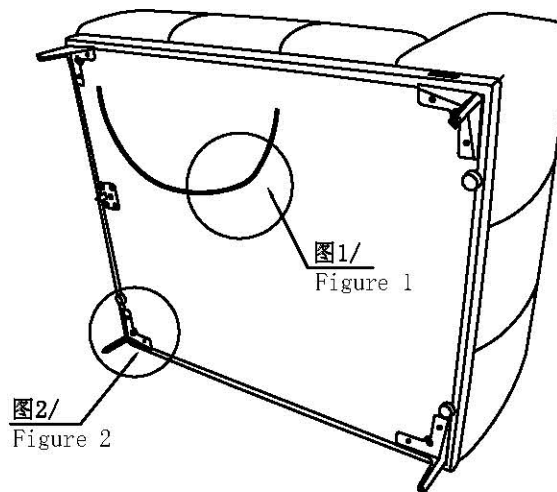

制图 Draw C16

配件表 Accessories list

编号 NO.	名称 Name	图示 Icon	数量 QTY	左单人 Individual(L)	右三人 3seat(R)	脚踏 Pedal
A	说明书(含安装图) Mounting Instruction (with drawing)		1	0	1	0
B	脚-(125*125*120mm)三叉五金脚-01 Feet - (125*125*120mm) three-pronged hardware feet-01		12	4	4	4
C	脚-(直径38*100-150mm)可调一字五金脚 Foot -(diameter 38*100-150mm) Adjustable metal foot		1	0	1	0
D	M8垫片 M8 pad		12	4	4	4
E	M5*30自攻螺丝 M5*30 self tapping screw		36	12	12	12

如何区分沙发的左右方向?
How to zone the left and right direction of the sofa?

(图示仅供分辨方向用/Picture are for orientation only)

安装人数
Installer

充电式手电钻Cordless hand drill

或者Or

十字螺丝刀Phillips screwdriver

客户安装前须知:

Customers need to know before installation:
此安装图为“左单人+右三人+脚踏”的位置关系。
This installation picture is "Individual(L) + 3seat(R) + Pedal"

2-1

左单人 Individual(L)

STEP 1:

图1: 拉开拉链, 取出配件箱
Figure 1: Unzip the accessory case

图2: 边脚安装示意图
Figure 2: Side foot installation diagram

右三人 3seat(R)

STEP 1:

图3: 中脚安装示意图
Figure 3: Middle foot installation diagram