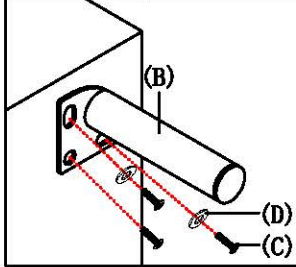

如何区分
沙发的
左右方向?
**How to zone
the left and
right direction
of the sofa?**

(图示仅供分辨方向用/Picture are for orientation only)

安装人数
Installer

充电式手电钻Cordless hand drill

或者Or

十字螺丝刀Phillips screwdriver

客户安装前须知:

**Customers need to know
before installation:**
此安装图为“左双人+右双人+脚踏”
的位置关系。
**This installation picture is
"Loveseat(L) + Loveseat(R) + Pedal"**

2-1

靠包*2 On package*2

STEP 1:

注: 靠包背面要粘贴上4分双勾么术布条90cm
Note:
The back of the bag should be pasted
with a 4-cent double hook cloth 90cm

右双人 Loveseat(R)

STEP 1:

左双人 Loveseat(L)

STEP 1:

图1: 拉开拉链, 取出配件箱
Figure 1: Unzip the accessory case

图2: 边脚安装示意图
Figure 2: Side and foot
installation diagram

脚踏 Pedal

STEP 1:

图1: 拉开拉链, 取出配件箱
Figure 1: Unzip the accessory case

图2: 边脚安装示意图
Figure 2: Side and foot installation diagram

组合 Combination

挂扣

把左双人、右双人靠一起, 锁上座架底的五金扣。
Put the Loveseat(L) and the Loveseat(R) together,
and lock the metal buckle at the bottom of the seat frame.

组合图 Combination

左双人+右双人+脚踏 Loveseat(L) + Loveseat(R) + Pedal