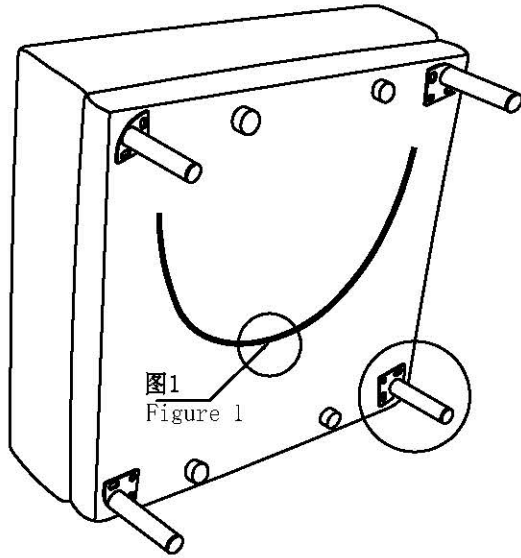

图1: 拉开拉链, 取出配件箱
Figure 1: Unzip the accessory case

图2: 边脚安装示意图
Figure 2: Side and foot
installation diagram

脚踏 Pedal

STEP 1:

图1: 拉开拉链, 取出配件箱
Figure 1: Unzip the accessory case

图2: 边脚安装示意图
Figure 2: Side and foot installation diagram

组合 Combination

挂扣

把左双人、右双人靠一起, 锁上座架底的五金扣。
Put the Loveseat(L) and the Loveseat(R) together,
and lock the metal buckle at the bottom of the seat frame.

组合图 Combination

左双人+右双人+脚踏 Loveseat(L) + Loveseat(R) + Pedal