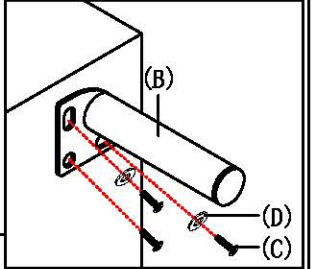

如何区分
沙发的
左右方向?
**How to zone
the left and
right direction
of the sofa?**

(图示仅供分辨方向用/Picture are for orientation only)

安装人数
Installer

充电式手电钻Cordless hand drill

或者Or

十字螺丝刀Phillips screwdriver

客户安装前须知:

**Customers need to know
before installation:**
此安装图为“左双人+右双人+脚踏”
的位置关系。
**This installation picture is
"Loveseat(L) + Loveseat(R) + Pedal"**

2-1

靠包*2 On package*2

STEP 1:

注: 靠包背面要粘贴上4分双勾么术布条90cm
Note:
The back of the bag should be pasted
with a 4-cent double hook cloth 90cm

右双人 Loveseat(R)

STEP 1:

左双人 Loveseat(L)

STEP 1:

图1: 拉开拉链, 取出配件箱
Figure 1: Unzip the accessory case

图2: 边脚安装示意图
Figure 2: Side and foot
installation diagram

脚踏 Pedal

STEP 1:

图1: 拉开拉链, 取出配件箱
Figure 1: Unzip the accessory case

图2: 边脚安装示意图
Figure 2: Side and foot installation diagram

组合 Combination

挂扣

把左双人、右双人靠一起, 锁上座架底的五金扣。
Put the Loveseat(L) and the Loveseat(R) together,
and lock the metal buckle at the bottom of the seat frame.

组合图 Combination

左双人+右双人+脚踏 Loveseat(L) + Loveseat(R) + Pedal