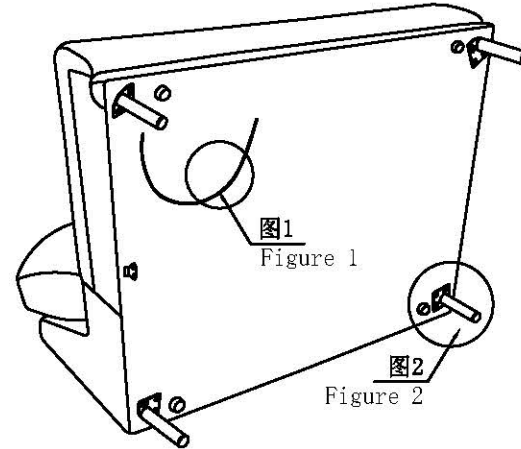

配件表 Accessories list

编号 NO.	名称 Name	图示 Icon	数量 QTY	左双人 Loveseat(L)	右双人 Loveseat(R)	脚踏 Pedal
A	说明书(含安装图) Mounting Instruction (with drawing)		1	1	0	0
B	脚-(60*60*150mm)五金脚-01 Foot - (60*60*150mm) hardware foot - 01		12	4	4	4
C	M8*20斜边十字螺栓 M8*20 bevel cross bolt		36	12	12	12
D	M8垫片 M8 pad		24	8	8	8
E	4分双勾么术布条90CM 4 points double hook cloth 90CM		2	1	1	0

如何区分
沙发的
左右方向?
**How to zone
the left and
right direction
of the sofa?**

(图示仅供分辨方向用/Picture are for orientation only)

安装人数
Installer

充电式手电钻Cordless hand drill

或者Or

十字螺丝刀Phillips screwdriver

客户安装前须知:

**Customers need to know
before installation:**
此安装图为“左双人+右双人+脚踏”
的位置关系。
**This installation picture is
"Loveseat(L) + Loveseat(R) + Pedal"**

2-1

靠包*2 On package*2

STEP 1:

注: 靠包背面要粘贴上4分双勾么术布条90cm
Note:
The back of the bag should be pasted
with a 4-cent double hook cloth 90cm

右双人 Loveseat(R)

STEP 1:

左双人 Loveseat(L)

STEP 1: