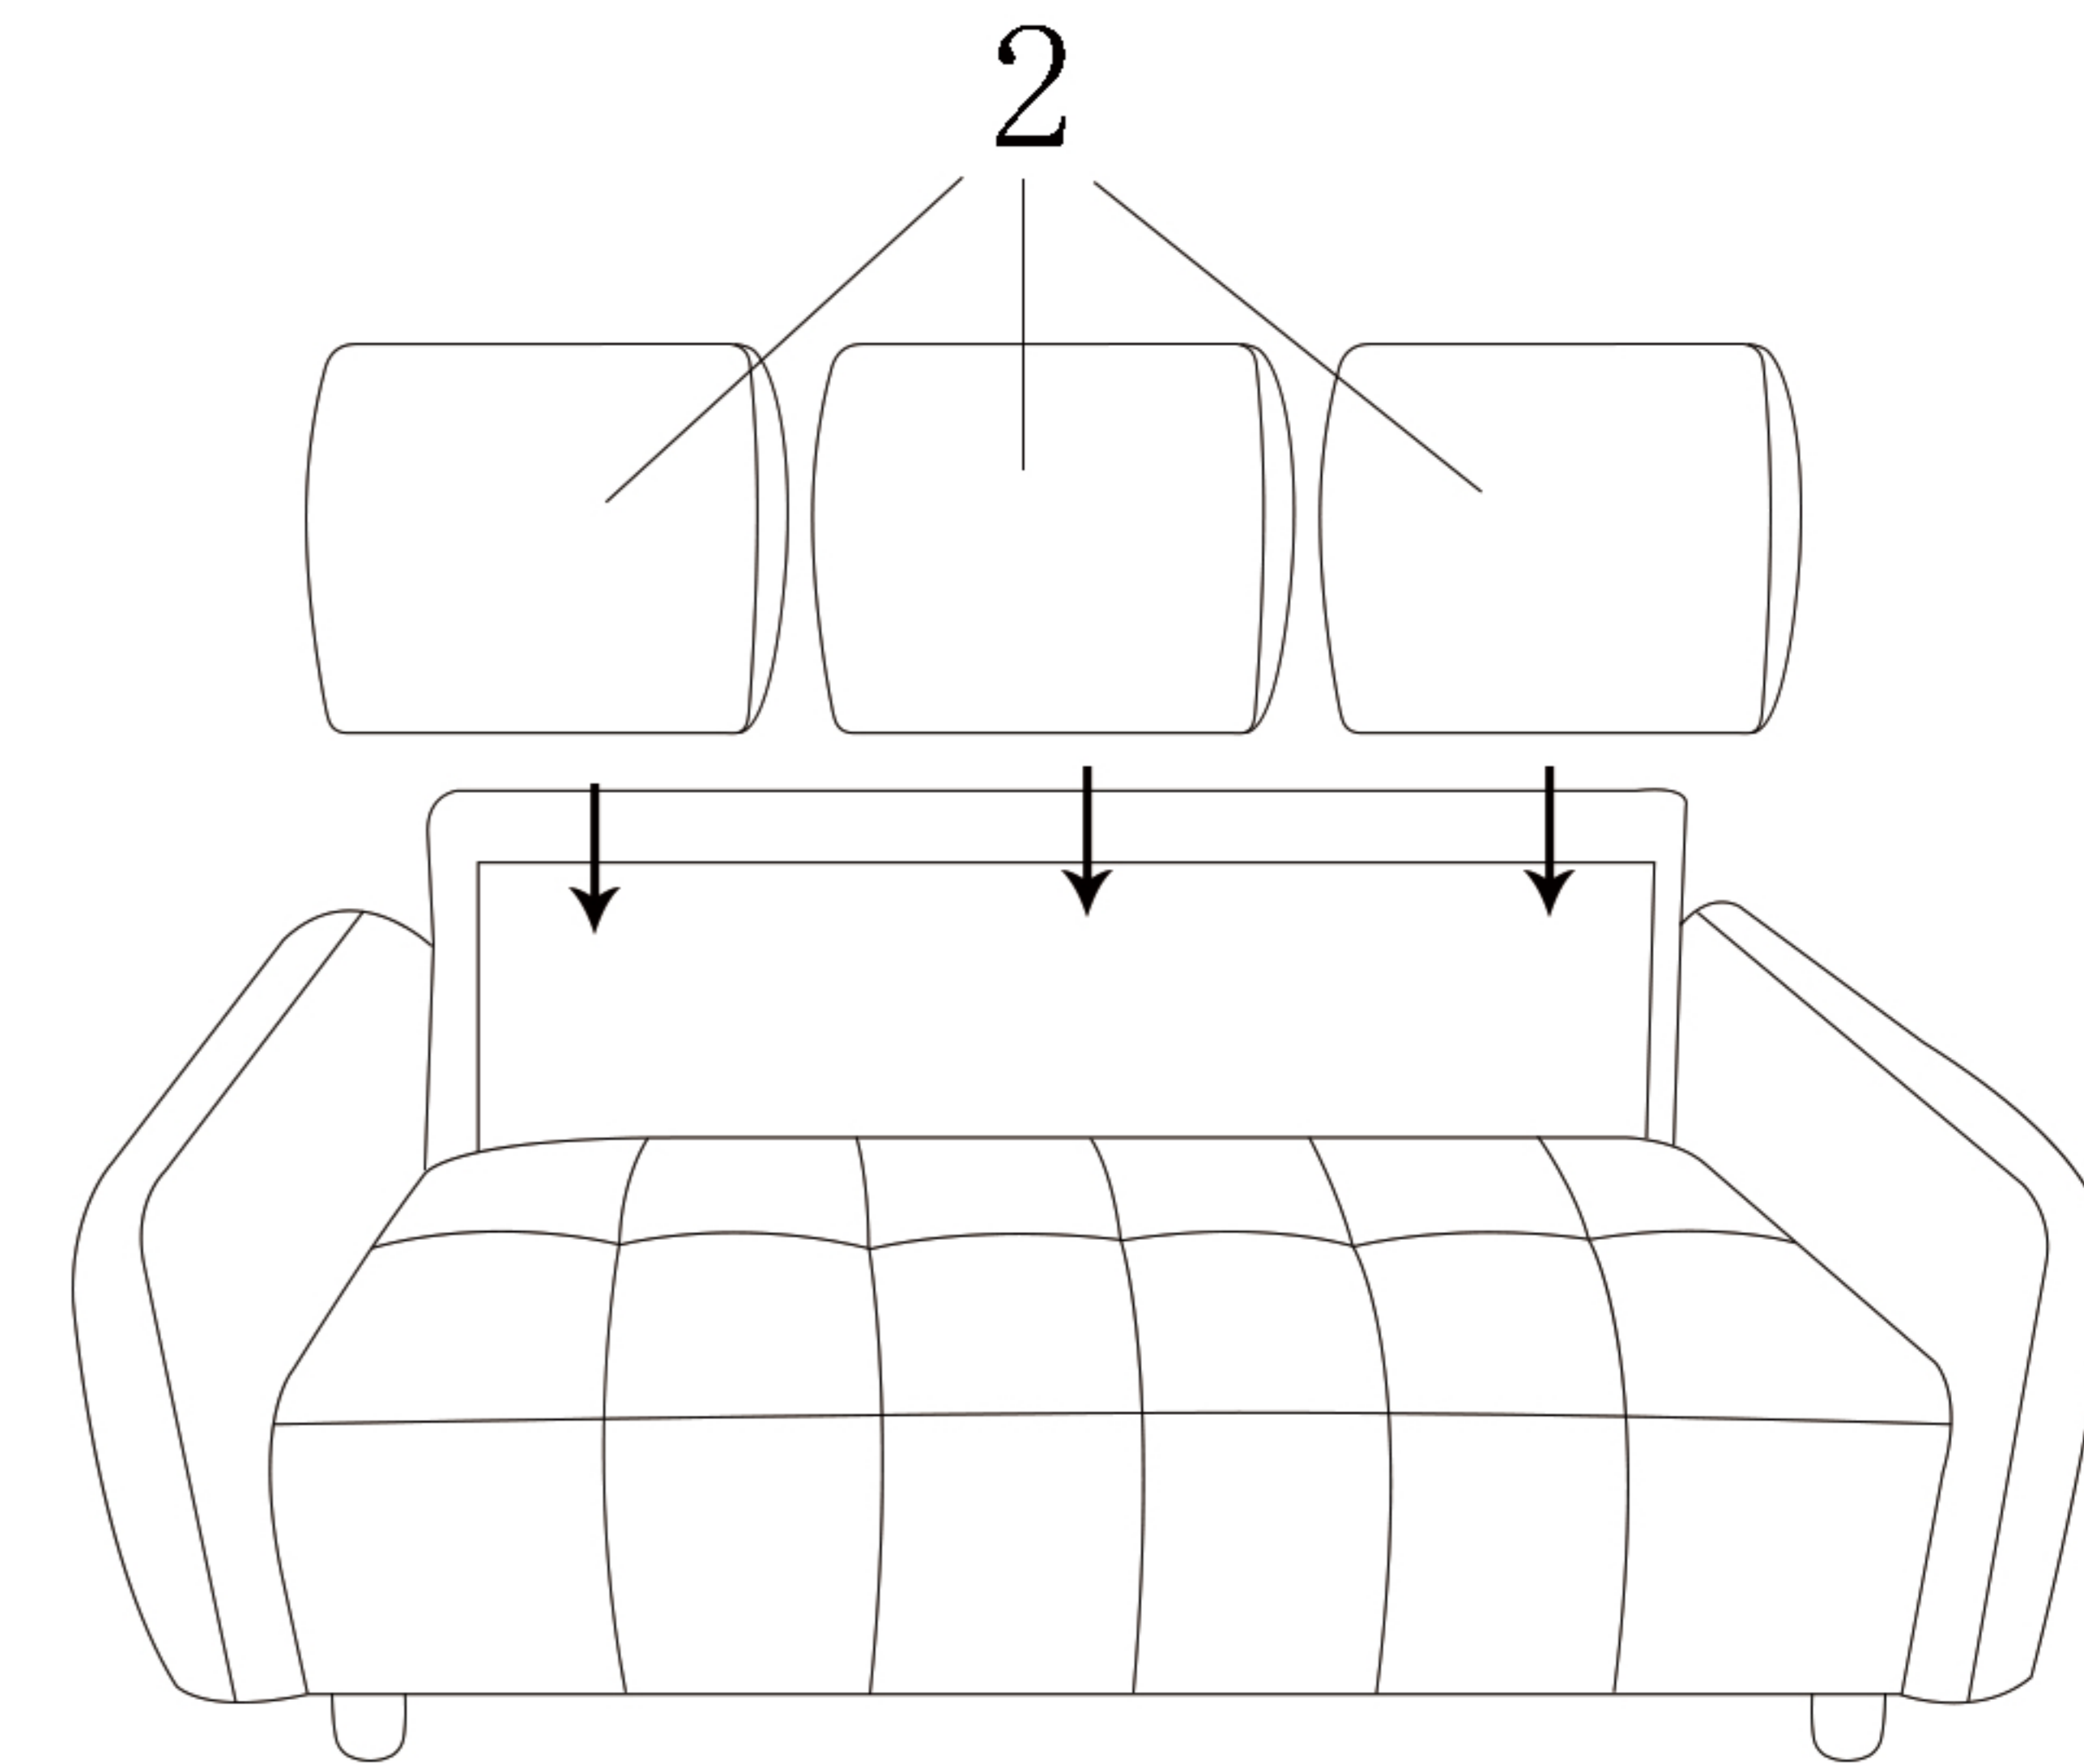

LINSY 林氏家居

1-1

安装示意图/Assembly Instruction

产品名称 Model NO.	TBS311-A				
产品规格 Specification	四人位 foursome				
尺寸组合 Combined size	1810*760*750MM				
成品 部件明细 Product Parts Details	编号 NO.	名称 Name	规格 Specification	数量 QTY	材质 Material
	1	四人位 foursome	1810*760*750MM	1	木架+海绵+布料 Wooden frame + sponge + fabric

制图 Draw

配件表 Accessories list

部件表 Parts List

编号 NO.	名称 Name	图示 Picture	数量 QTY	编号 NO.	名称 Name	图示 Picture	数量 QTY
A	说明书(含安装图) Mounting Instruction (with drawing)		1	1	三人位座架 Three seat mount		1
B	木脚 Timber leg		5	2	靠包 Lay-up bag		3

1-2

1-3

安装人数
Installer