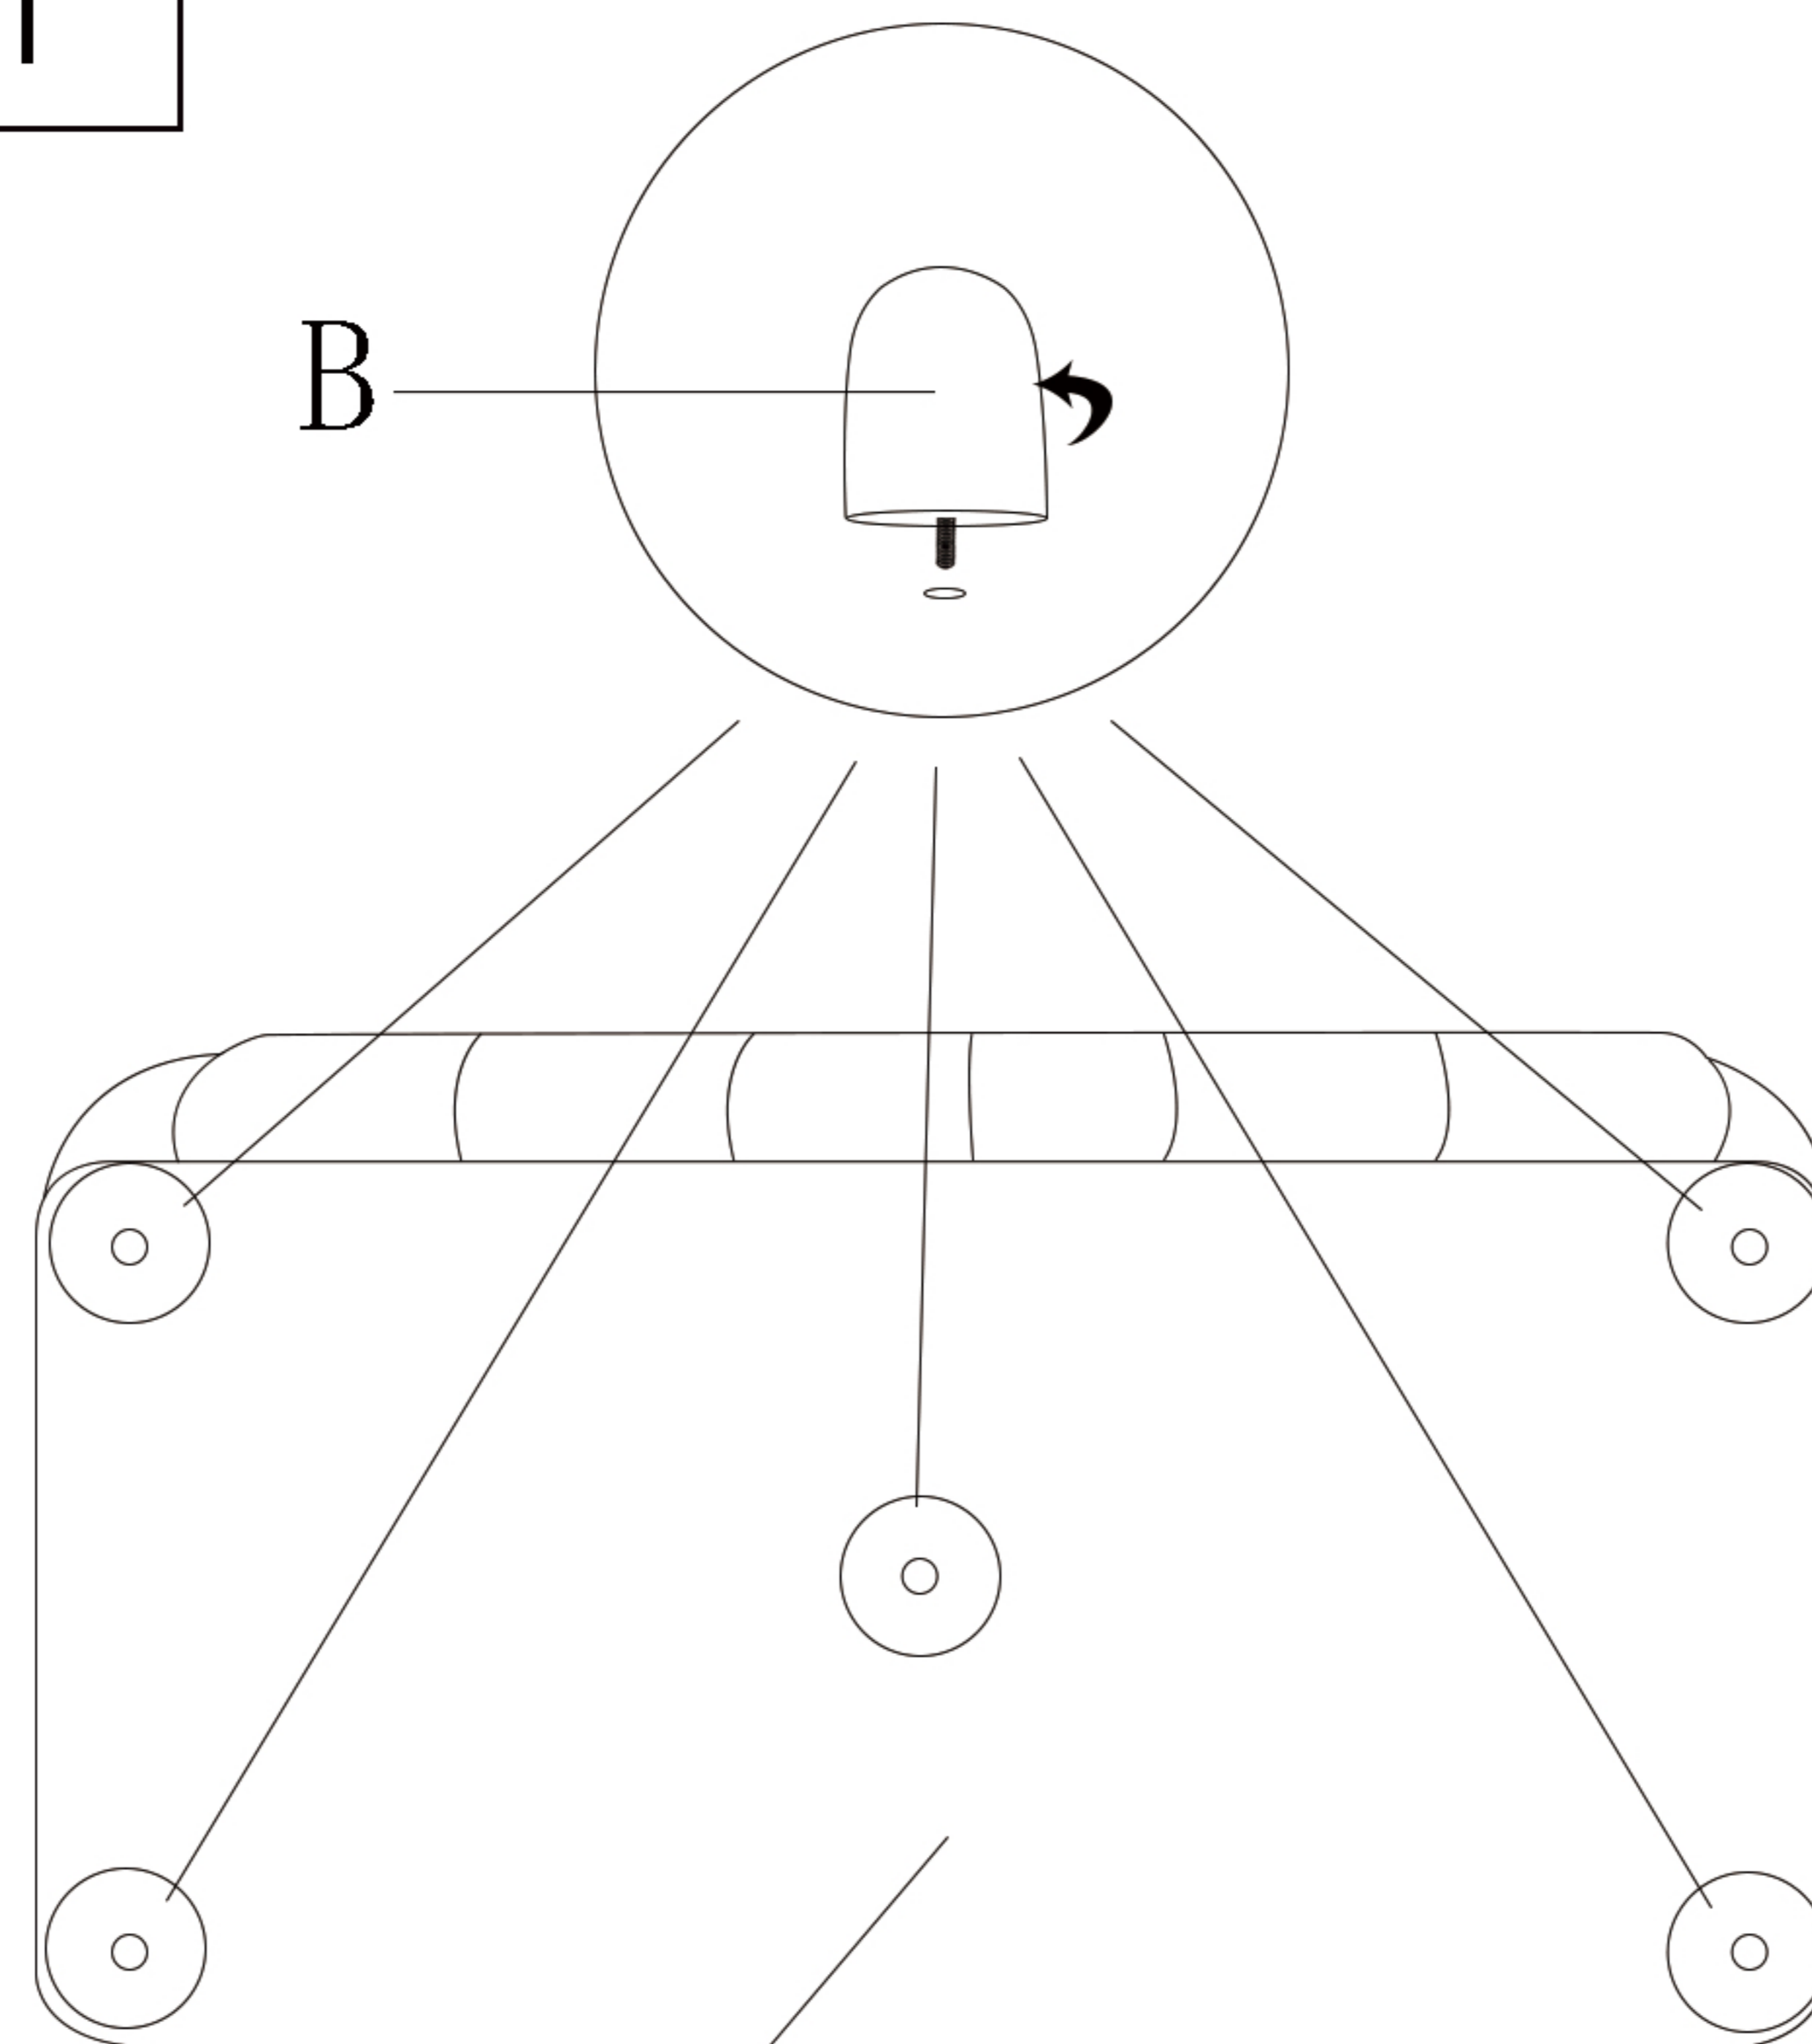

LINSY 林氏家居

1-1

安装示意图/Assembly Instruction

| 产品名称 Model NO. | TBS311-A | | | | |
|--|-----------------|-----------------|---------------------|-----------|---|
| 产品规格 Specification | 四人位 foursome | | | | |
| 尺寸组合 Combined size | 1810*760*750MM | | | | |
| 成品 部件明细 Product Parts Details | 编号 NO. | 名称 Name | 规格 Specification | 数量 QTY | 材质 Material |
| | 1 | 四人位 foursome | 1810*760*750MM | 1 | 木架+海绵+布料 Wooden frame + sponge + fabric |
| | | | | | |
| | | | | | |

制图 Draw

配件表 Accessories list

部件表 Parts List

| 编号 NO. | 名称 Name | 图示 Picture | 数量 QTY | 编号 NO. | 名称 Name | 图示 Picture | 数量 QTY |
|-----------|--|---|-----------|-----------|---------------------------|---|-----------|
| A | 说明书(含安装图) Mounting Instruction (with drawing) |  | 1 | 1 | 三人位座架 Three seat mount |  | 1 |
| B | 木脚 Timber leg |  | 5 | 2 | 靠包 Lay-up bag |  | 3 |
| | | | | | | | |
| | | | | | | | |
| | | | | | | | |
| | | | | | | | |
| | | | | | | | |
| | | | | | | | |
| | | | | | | | |