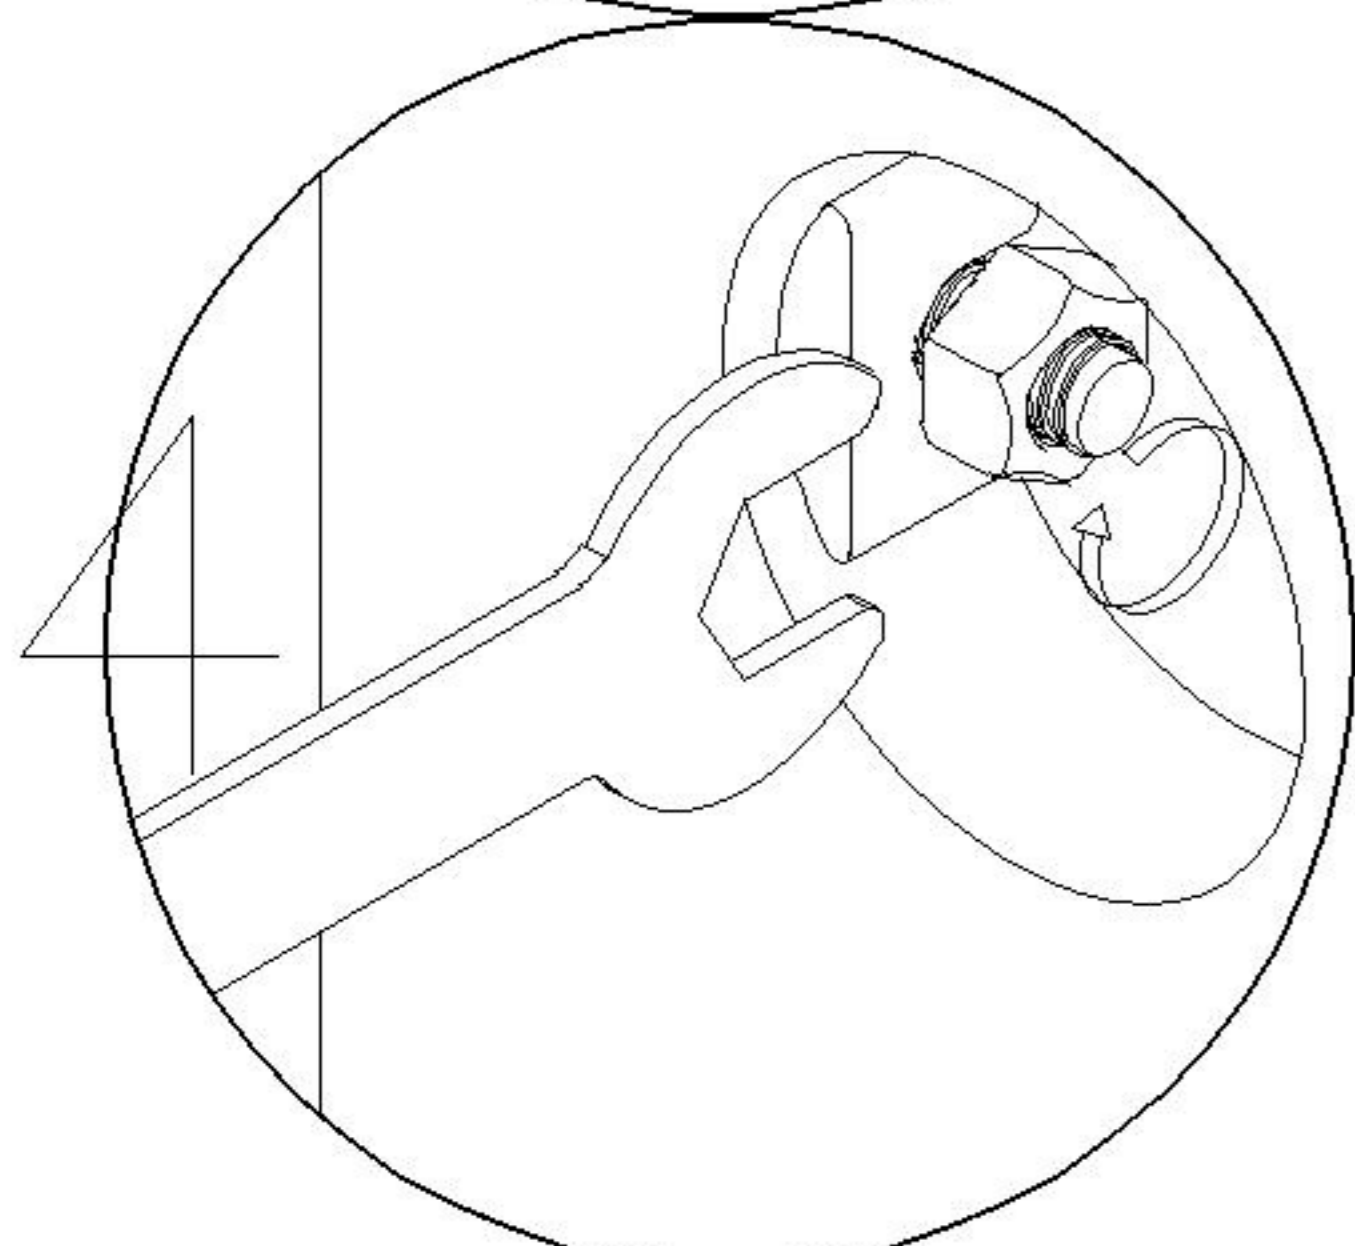

LH565K1-B小三人位沙发

安装方法/
Installation method

(G)*4

(H)*16

小五合一
Small 5-in-1