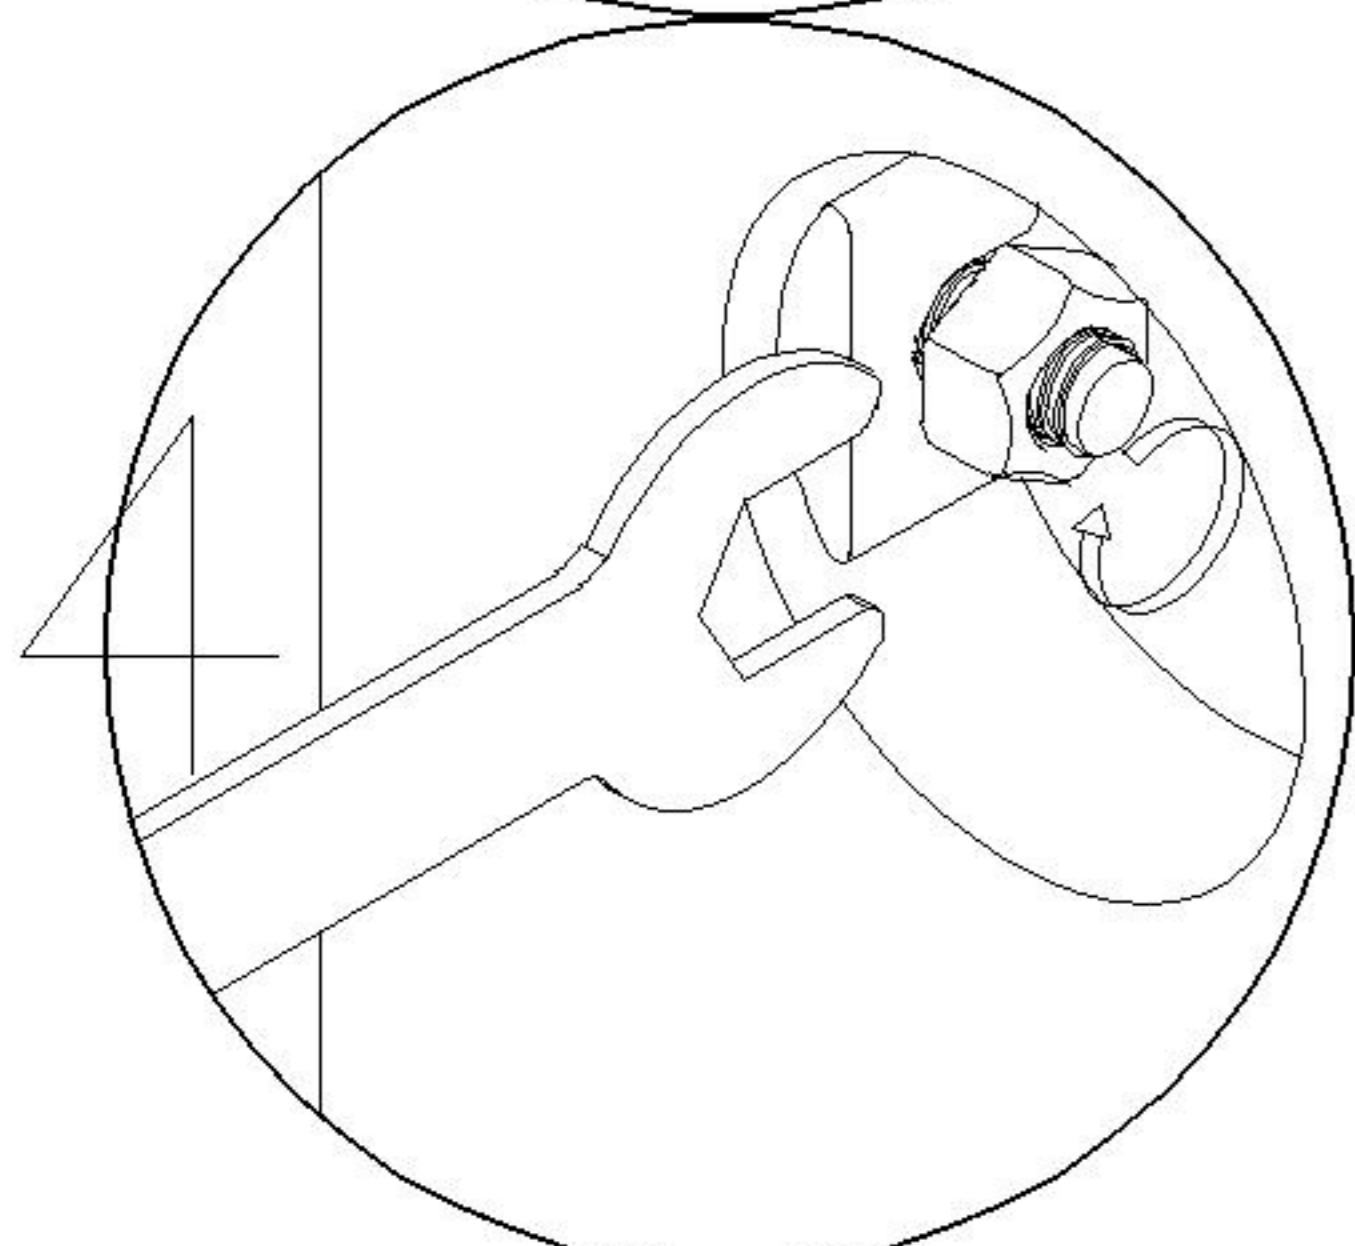

LH565K1-A小三人位沙发

安装方法/
Installation method

(G)*4

(H)*16

小五合一
Small 5-in-1