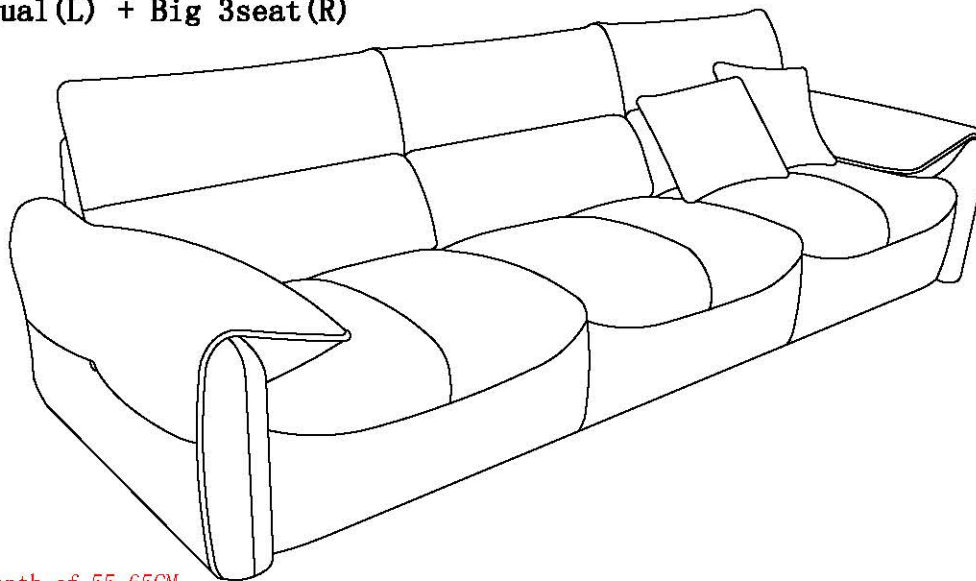

LINSY 林氏家居

安装示意图/Assembly Instruction

产品名称 Model NO. **BS230-B#**

产品规格 Specification **大左单人+大右三人
Big Individual(L)+ Big 3seat(R)**

尺寸组合 Combined size **3100*1040*870mm**

成品 部件明细 Finished Parts Details	编号 NO.	名称 Name	规格 Specification	数量 QTY	材质 Material
	1	大左单人 Big Individual(L)	1100*1040*870mm	1	实木-夹板-棉麻-海绵-皮革 Solid wood - plywood - sponge - latex cocoon - leather
2	大右三人 Big 3seat(R)	2000*1040*870mm	1	实木-夹板-棉麻-海绵-皮革 Solid wood - plywood - sponge - latex cocoon - leather	

2-1

大左单人 Big Individual (L)

STEP 1:

图1: 拉开拉链, 取出配件
Figure 1: Unzip and remove the fitting

图2: 边脚安装示意图
Figure 2: Side and foot installation diagram

按打工画点安装
Install according to the palpable drawing point

大右三人 Big 3seat (R)

STEP 1:

图3: 中脚安装示意图
Figure 3: Middle foot installation diagram

靠包 On package * 3

注：靠包背面要粘贴上4分双勾么术布条70cm
Note: The back of the bag should be pasted with a 4-cent double hook cloth 70cm

组合 Combination

2-2

把大左单人和大右三人靠一起，锁上座架底的五金扣。
Put the Big Individual(L) and the Big 3seat(R) together,
and lock the metal buckle at the bottom of the seat frame.

组合图 Combination

大左单人+大右三人 Big Individual(L) + Big 3seat(R)

*该产品为定制产品，座深尺寸为55-65CM

*This product is customized with a seat depth of 55-65CM