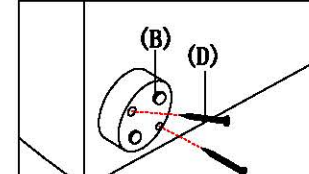

如何区分沙发的左右方向?
How to zone the left and right direction of the sofa?

(图示仅供分辨方向用/Picture are for orientation only)

安装人数
Installer

充电式手电钻Cordless hand drill

或者Or

十字螺丝刀Phillips screwdriver

客户安装前须知:

Customers need to know before installation:
此安装图为“大左单人+大右三人”的位置关系。
This installation picture is "Big Individual (L)+ Big 3seat (R)"

2-1

大左单人 Big Individual (L)

STEP 1:

图1: 拉开拉链, 取出配件
Figure 1: Unzip and remove the fitting

图2: 边脚安装示意图
Figure 2: Side and foot installation diagram

按打工画点安装
Install according to the palpable drawing point

大右三人 Big 3seat (R)

STEP 1:

图3: 中脚安装示意图
Figure 3: Middle foot installation diagram

靠包 On package * 3

注：靠包背面要粘贴上4分双勾么术布条70cm
Note: The back of the bag should be pasted with a 4-cent double hook cloth 70cm

组合 Combination

2-2

把大左单人和大右三人靠一起，锁上座架底的五金扣。
Put the Big Individual(L) and the Big 3seat(R) together,
and lock the metal buckle at the bottom of the seat frame.

组合图 Combination

大左单人+大右三人 Big Individual(L) + Big 3seat(R)

*该产品为定制产品，座深尺寸为55-65CM

*This product is customized with a seat depth of 55-65CM