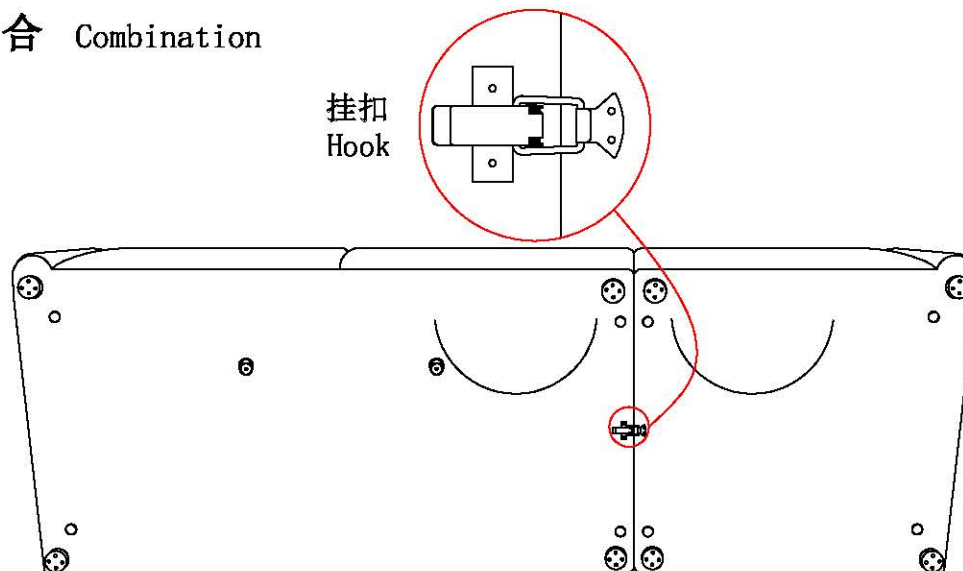

如何区分沙发的左右方向?
How to zone the left and right direction of the sofa?

(图示仅供分辨方向用/Picture are for orientation only)

安装人数
Installer

充电式手电钻Cordless hand drill

或者Or

十字螺丝刀Phillips screwdriver

客户安装前须知:

Customers need to know before installation:
此安装图为“大左单人+大右三人”的位置关系。
This installation picture is "Big Individual (L)+ Big 3seat (R)"

2-1

大左单人 Big Individual (L)

STEP 1:

图1: 拉开拉链, 取出配件
Figure 1: Unzip and remove the fitting

图2: 边脚安装示意图
Figure 2: Side and foot installation diagram

按打工画点安装
Install according to the palpable drawing point

大右三人 Big 3seat (R)

STEP 1:

图3: 中脚安装示意图
Figure 3: Middle foot installation diagram

靠包 On package * 3

注：靠包背面要粘贴上4分双勾么术布条70cm
Note: The back of the bag should be pasted with a 4-cent double hook cloth 70cm

组合 Combination

2-2

把大左单人和大右三人靠一起，锁上座架底的五金扣。
Put the Big Individual(L) and the Big 3seat(R) together,
and lock the metal buckle at the bottom of the seat frame.

组合图 Combination

大左单人+大右三人 Big Individual(L) + Big 3seat(R)

*该产品为定制产品，座深尺寸为55-65CM

*This product is customized with a seat depth of 55-65CM