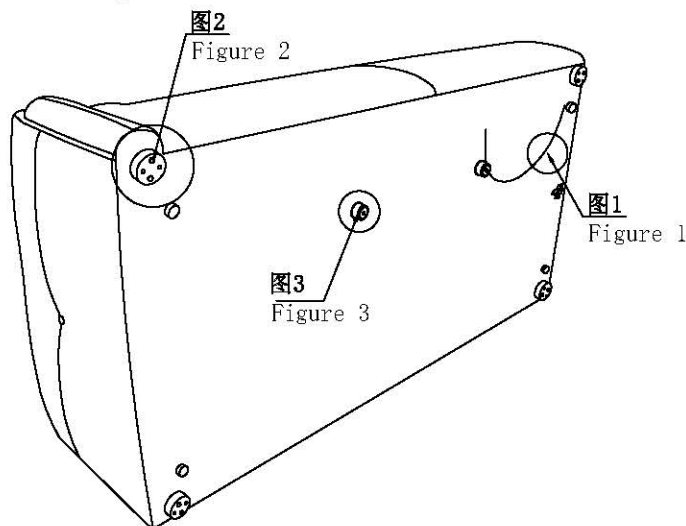

如何区分沙发的左右方向?
How to zone the left and right direction of the sofa?

(图示仅供分辨方向用/Picture are for orientation only)

安装人数
Installer

充电式手电钻Cordless hand drill

或者Or

十字螺丝刀Phillips screwdriver

客户安装前须知:

Customers need to know before installation:
此安装图为“大左单人+大右三人”的位置关系。
This installation picture is "Big Individual (L)+ Big 3seat (R)"

2-1

大左单人 Big Individual (L)

STEP 1:

图1: 拉开拉链, 取出配件
Figure 1: Unzip and remove the fitting

图2: 边脚安装示意图
Figure 2: Side and foot installation diagram

按打工画点安装
Install according to the palpable drawing point

大右三人 Big 3seat (R)

STEP 1:

图3: 中脚安装示意图
Figure 3: Middle foot installation diagram

靠包 On package * 3

注：靠包背面要粘贴上4分双勾么术布条70cm
Note: The back of the bag should be pasted with a 4-cent double hook cloth 70cm

组合 Combination

2-2

把大左单人和大右三人靠一起，锁上座架底的五金扣。
Put the Big Individual(L) and the Big 3seat(R) together,
and lock the metal buckle at the bottom of the seat frame.

组合图 Combination

大左单人+大右三人 Big Individual(L) + Big 3seat(R)

*该产品为定制产品，座深尺寸为55-65CM

*This product is customized with a seat depth of 55-65CM