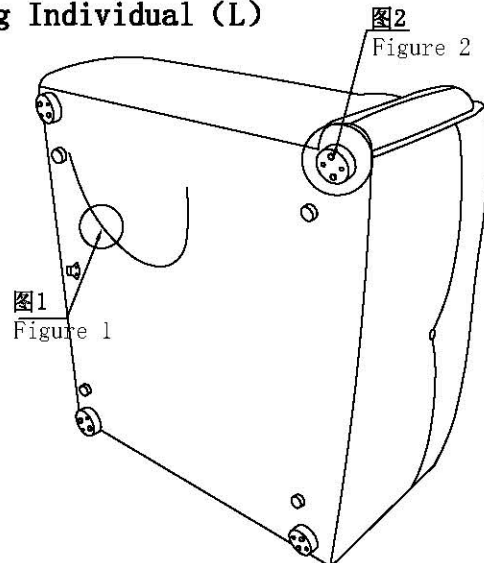

制图 Draw **C20**

配件表 Accessories list

编号NO.	名称 Name	图示 Icon	数量 QTY	大左单人 Big Individual(L)	大右三人 Big 3seat(R)
A	说明书(含安装图) Mounting Instruction (with drawing)		1	0	1
B	φ70*30mm黑色橡胶木脚 φ70*30mm black rubber wood foot		8	4	4
C	脚-(直径50*28mm)不带钉黑胶脚 Feet -(diameter 50*28mm) Vinyl feet without nails		2	0	2
D	M4*40自攻螺丝 M4*40 self tapping screw		18	8	10
E	4分双勾么术布条70cm 4 points double hook cloth 70cm		3	1	2
F					
G					
H					
I					
J					

如何区分沙发的左右方向?
How to zone the left and right direction of the sofa?

(图示仅供分辨方向用/Picture are for orientation only)

安装人数
Installer

充电式手电钻Cordless hand drill

或者Or

十字螺丝刀Phillips screwdriver

客户安装前须知:

Customers need to know before installation:
此安装图为“大左单人+大右三人”的位置关系。
This installation picture is "Big Individual (L)+ Big 3seat (R)"

2-1

大左单人 Big Individual (L)

STEP 1:

图1: 拉开拉链, 取出配件
Figure 1: Unzip and remove the fitting

图2: 边脚安装示意图
Figure 2: Side and foot installation diagram

按打工画点安装
Install according to the palpable drawing point

大右三人 Big 3seat (R)

组合图 Combination

大左单人+大右三人 Big Individual(L) + Big 3seat(R)

*该产品为定制产品，座深尺寸为55-65CM

*This product is customized with a seat depth of 55-65CM