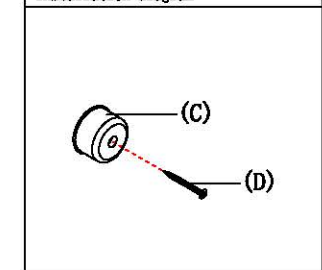

如何区分沙发的左右方向?
How to zone the left and right direction of the sofa?

(图示仅供分辨方向用/Picture are for orientation only)

安装人数
Installer

充电式手电钻Cordless hand drill

或者Or

十字螺丝刀Phillips screwdriver

客户安装前须知:

Customers need to know before installation:
此安装图为“大左单人+大右三人”的位置关系。
This installation picture is "Big Individual (L)+ Big 3seat(R)"

2-1

大左单人 Big Individual (L)

STEP 1:

图1: 拉开拉链, 取出配件
Figure 1: Unzip and remove the fitting

图2: 边脚安装示意图
Figure 2: Side and foot installation diagram

按打工画点安装
Install according to the palpable drawing point

大右三人 Big 3seat (R)

STEP 1:

图3: 中脚安装示意图
Figure 3: Middle foot installation diagram

靠包 On package * 3

注：靠包背面要粘贴上4分双勾么术布条70cm
Note: The back of the bag should be pasted with a 4-cent double hook cloth 70cm

组合 Combination

2-2

把大左单人和大右三人靠一起，锁上座架底的五金扣。
Put the Big Individual(L) and the Big 3seat(R) together,
and lock the metal buckle at the bottom of the seat frame.

组合图 Combination

大左单人+大右三人 Big Individual(L) + Big 3seat(R)

*该产品为定制产品，座深尺寸为55-65CM

*This product is customized with a seat depth of 55-65CM