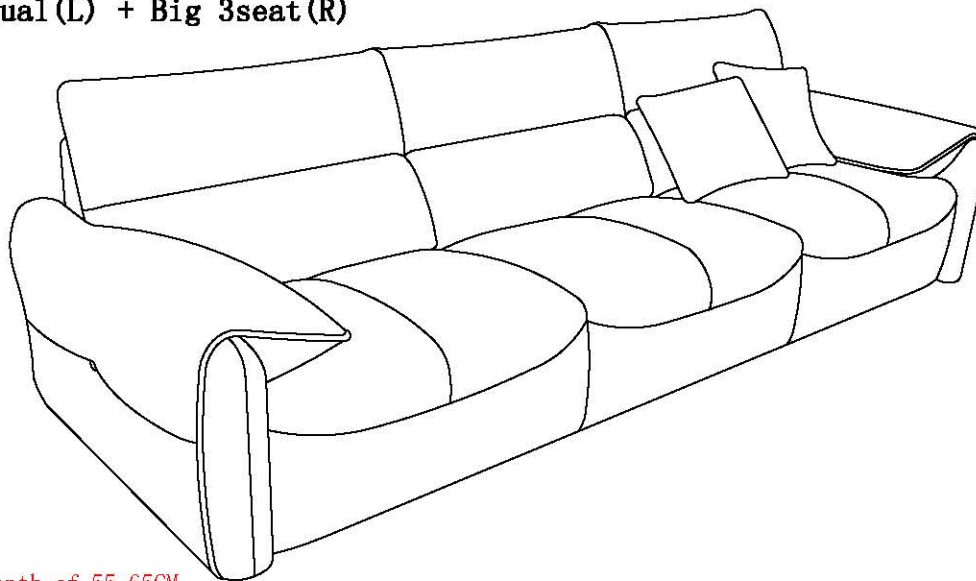

LINSY 林氏家居

安装示意图/Assembly Instruction

产品名称 Model NO. **BS230-B#**

产品规格 Specification **大左单人+大右三人
Big Individual(L)+ Big 3seat(R)**

尺寸组合 Combined size **3100*1040*870mm**

成品 部件明细 Finished Parts Details	编号 NO.	名称 Name	规格 Specification	数量 QTY	材质 Material
	1	大左单人 Big Individual(L)	1100*1040*870mm	1	实木-夹板-海绵-乳胶-皮革 Solid wood - plywood - sponge - latex cocoon - leather
2	大右三人 Big 3seat(R)	2000*1040*870mm	1	实木-夹板-海绵-乳胶-皮革 Solid wood - plywood - sponge - latex cocoon - leather	

2-1

大左单人 Big Individual (L)

STEP 1:

图1: 拉开拉链, 取出配件
Figure 1: Unzip and remove the fitting

图2: 边脚安装示意图
Figure 2: Side and foot installation diagram

按打工画点安装
Install according to the palpable drawing point

大右三人 Big 3seat (R)

STEP 1:

图3: 中脚安装示意图
Figure 3: Middle foot installation diagram

靠包 On package * 3

注：靠包背面要粘贴上4分双勾么术布条70cm
Note: The back of the bag should be pasted with a 4-cent double hook cloth 70cm

组合 Combination

2-2

把大左单人和大右三人靠一起，锁上座架底的五金扣。
Put the Big Individual(L) and the Big 3seat(R) together,
and lock the metal buckle at the bottom of the seat frame.

组合图 Combination

大左单人+大右三人 Big Individual(L) + Big 3seat(R)

*该产品为定制产品，座深尺寸为55-65CM

*This product is customized with a seat depth of 55-65CM