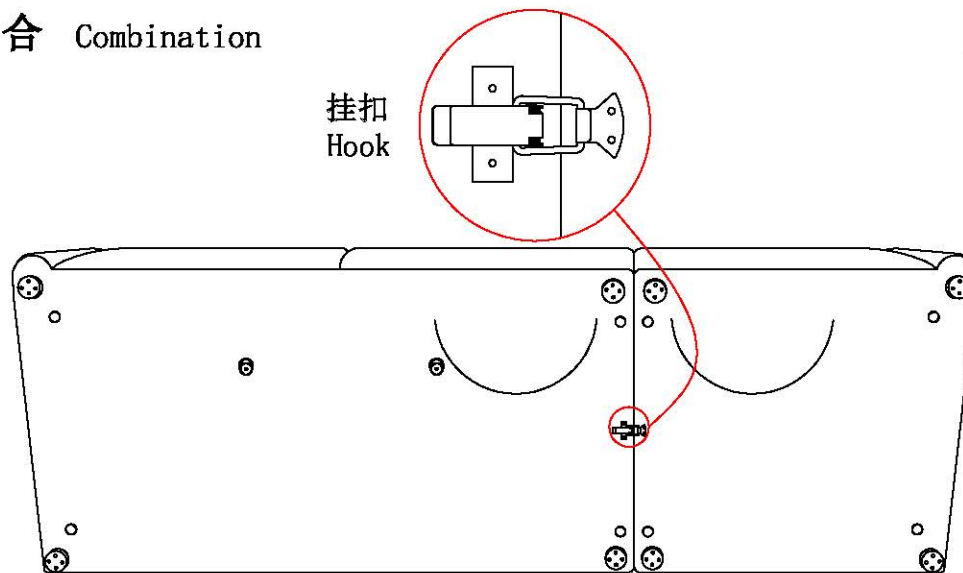

如何区分沙发的左右方向?
How to zone the left and right direction of the sofa?

(图示仅供分辨方向用/Picture are for orientation only)

安装人数
Installer

充电式手电钻Cordless hand drill

或者Or

十字螺丝刀Phillips screwdriver

客户安装前须知:

Customers need to know before installation:
此安装图为“大左单人+大右三人”的位置关系。
This installation picture is "Big Individual (L)+ Big 3seat(R)"

2-1

大左单人 Big Individual (L)

STEP 1:

图1: 拉开拉链, 取出配件
Figure 1: Unzip and remove the fitting

图2: 边脚安装示意图
Figure 2: Side and foot installation diagram

按打工画点安装
Install according to the palpable drawing point

大右三人 Big 3seat (R)

STEP 1:

图3: 中脚安装示意图
Figure 3: Middle foot installation diagram

靠包 On package * 3

注：靠包背面要粘贴上4分双勾么术布条70cm
Note: The back of the bag should be pasted with a 4-cent double hook cloth 70cm

组合 Combination

2-2

把大左单人和大右三人靠一起，锁上座架底的五金扣。
Put the Big Individual(L) and the Big 3seat(R) together,
and lock the metal buckle at the bottom of the seat frame.

组合图 Combination

大左单人+大右三人 Big Individual(L) + Big 3seat(R)

*该产品为定制产品，座深尺寸为55-65CM

*This product is customized with a seat depth of 55-65CM