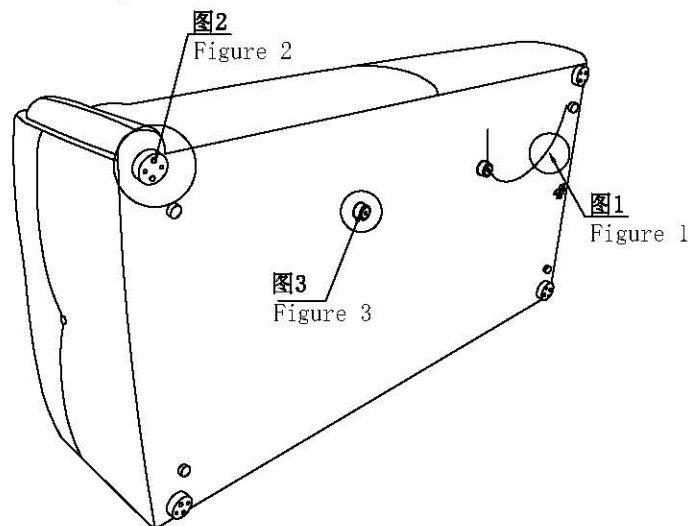

如何区分沙发的左右方向?
How to zone the left and right direction of the sofa?

(图示仅供分辨方向用/Picture are for orientation only)

安装人数
Installer

充电式手电钻Cordless hand drill

或者Or

十字螺丝刀Phillips screwdriver

客户安装前须知:

Customers need to know before installation:
此安装图为“大左单人+大右三人”的位置关系。
This installation picture is "Big Individual (L)+ Big 3seat(R)"

2-1

大左单人 Big Individual (L)

STEP 1:

图1: 拉开拉链, 取出配件
Figure 1: Unzip and remove the fitting

图2: 边脚安装示意图
Figure 2: Side and foot installation diagram

按打工画点安装
Install according to the palpable drawing point

大右三人 Big 3seat (R)

STEP 1:

图3: 中脚安装示意图
Figure 3: Middle foot installation diagram

靠包 On package * 3

注：靠包背面要粘贴上4分双勾么术布条70cm
Note: The back of the bag should be pasted with a 4-cent double hook cloth 70cm

组合 Combination

2-2

把大左单人和大右三人靠一起，锁上座架底的五金扣。
Put the Big Individual(L) and the Big 3seat(R) together,
and lock the metal buckle at the bottom of the seat frame.

组合图 Combination

大左单人+大右三人 Big Individual(L) + Big 3seat(R)

*该产品为定制产品，座深尺寸为55-65CM

*This product is customized with a seat depth of 55-65CM