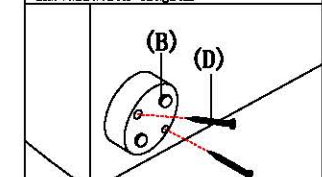

如何区分沙发的左右方向?
How to zone the left and right direction of the sofa?

(图示仅供分辨方向用/Picture are for orientation only)

安装人数
Installer

充电式手电钻Cordless hand drill

或者Or

十字螺丝刀Phillips screwdriver

客户安装前须知:

Customers need to know before installation:
此安装图为“大左单人+大右三人”的位置关系。
This installation picture is "Big Individual (L)+ Big 3seat(R)"

2-1

大左单人 Big Individual (L)

STEP 1:

图1: 拉开拉链, 取出配件
Figure 1: Unzip and remove the fitting

图2: 边脚安装示意图
Figure 2: Side and foot installation diagram

按打工画点安装
Install according to the palpable drawing point

大右三人 Big 3seat (R)

组合图 Combination

大左单人+大右三人 Big Individual(L) + Big 3seat(R)

*该产品为定制产品，座深尺寸为55-65CM

*This product is customized with a seat depth of 55-65CM