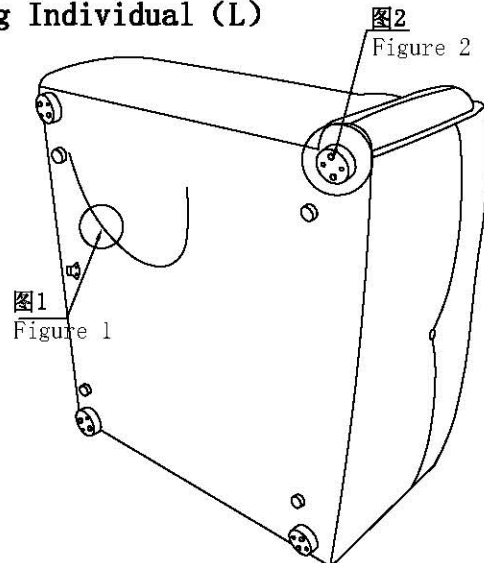

制图 Draw **C20**

配件表 Accessories list

编号NO.	名称 Name	图示 Icon	数量 QTY	大左单人 Big Individual(L)	大右三人 Big 3seat(R)
A	说明书(含安装图) Mounting Instruction (with drawing)		1	0	1
B	φ70*30mm黑色橡胶木脚 φ70*30mm black rubber wood foot		8	4	4
C	脚-(直径50*28mm)不带钉黑胶脚 Feet -(diameter 50*28mm) Vinyl feet without nails		2	0	2
D	M4*40自攻螺丝 M4*40 self tapping screw		18	8	10
E	4分双勾么术布条70cm 4 points double hook cloth 70cm		3	1	2
F					
G					
H					
I					
J					

如何区分沙发的左右方向?
How to zone the left and right direction of the sofa?

(图示仅供分辨方向用/Picture are for orientation only)

安装人数
Installer

充电式手电钻Cordless hand drill

或者Or

十字螺丝刀Phillips screwdriver

客户安装前须知:

Customers need to know before installation:
此安装图为“大左单人+大右三人”的位置关系。
This installation picture is "Big Individual (L)+ Big 3seat(R)"

2-1

大左单人 Big Individual (L)

STEP 1:

图1: 拉开拉链, 取出配件
Figure 1: Unzip and remove the fitting

图2: 边脚安装示意图
Figure 2: Side and foot installation diagram

按打工画点安装
Install according to the palpable drawing point

大右三人 Big 3seat (R)

组合图 Combination

大左单人+大右三人 Big Individual(L) + Big 3seat(R)

*该产品为定制产品，座深尺寸为55-65CM

*This product is customized with a seat depth of 55-65CM