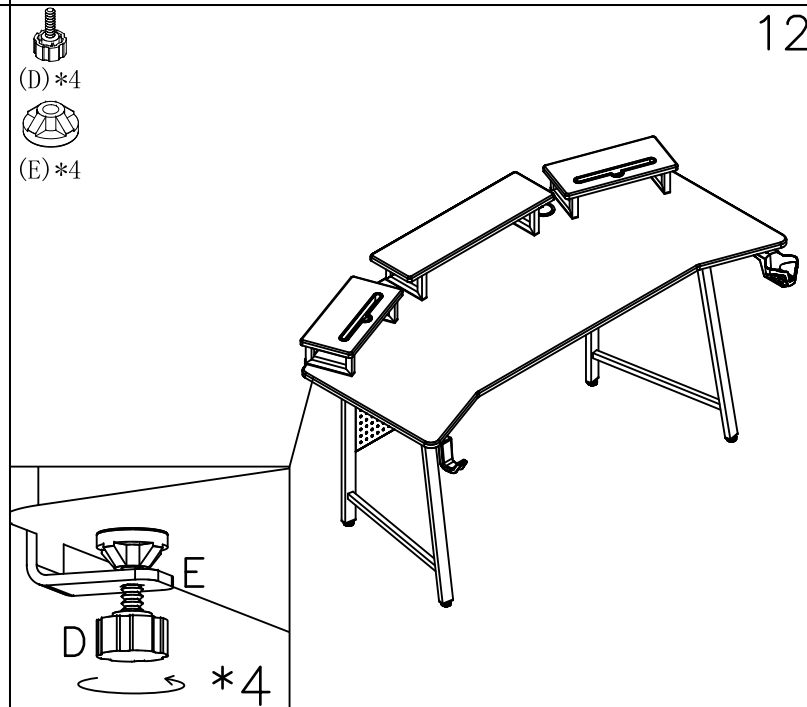

注意:

完成组装后再锁紧螺丝

Attention:

Please lock the screws after assembly.