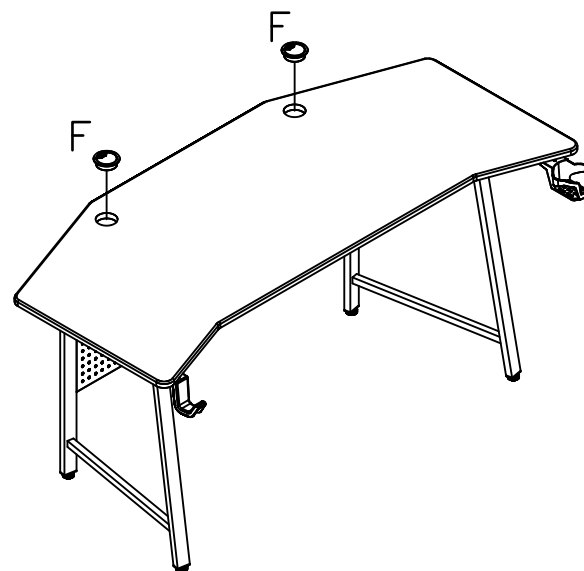

6

注意:

完成组装后再锁紧螺丝

Attention:

Please lock the screws after
assembly.

(F)*2