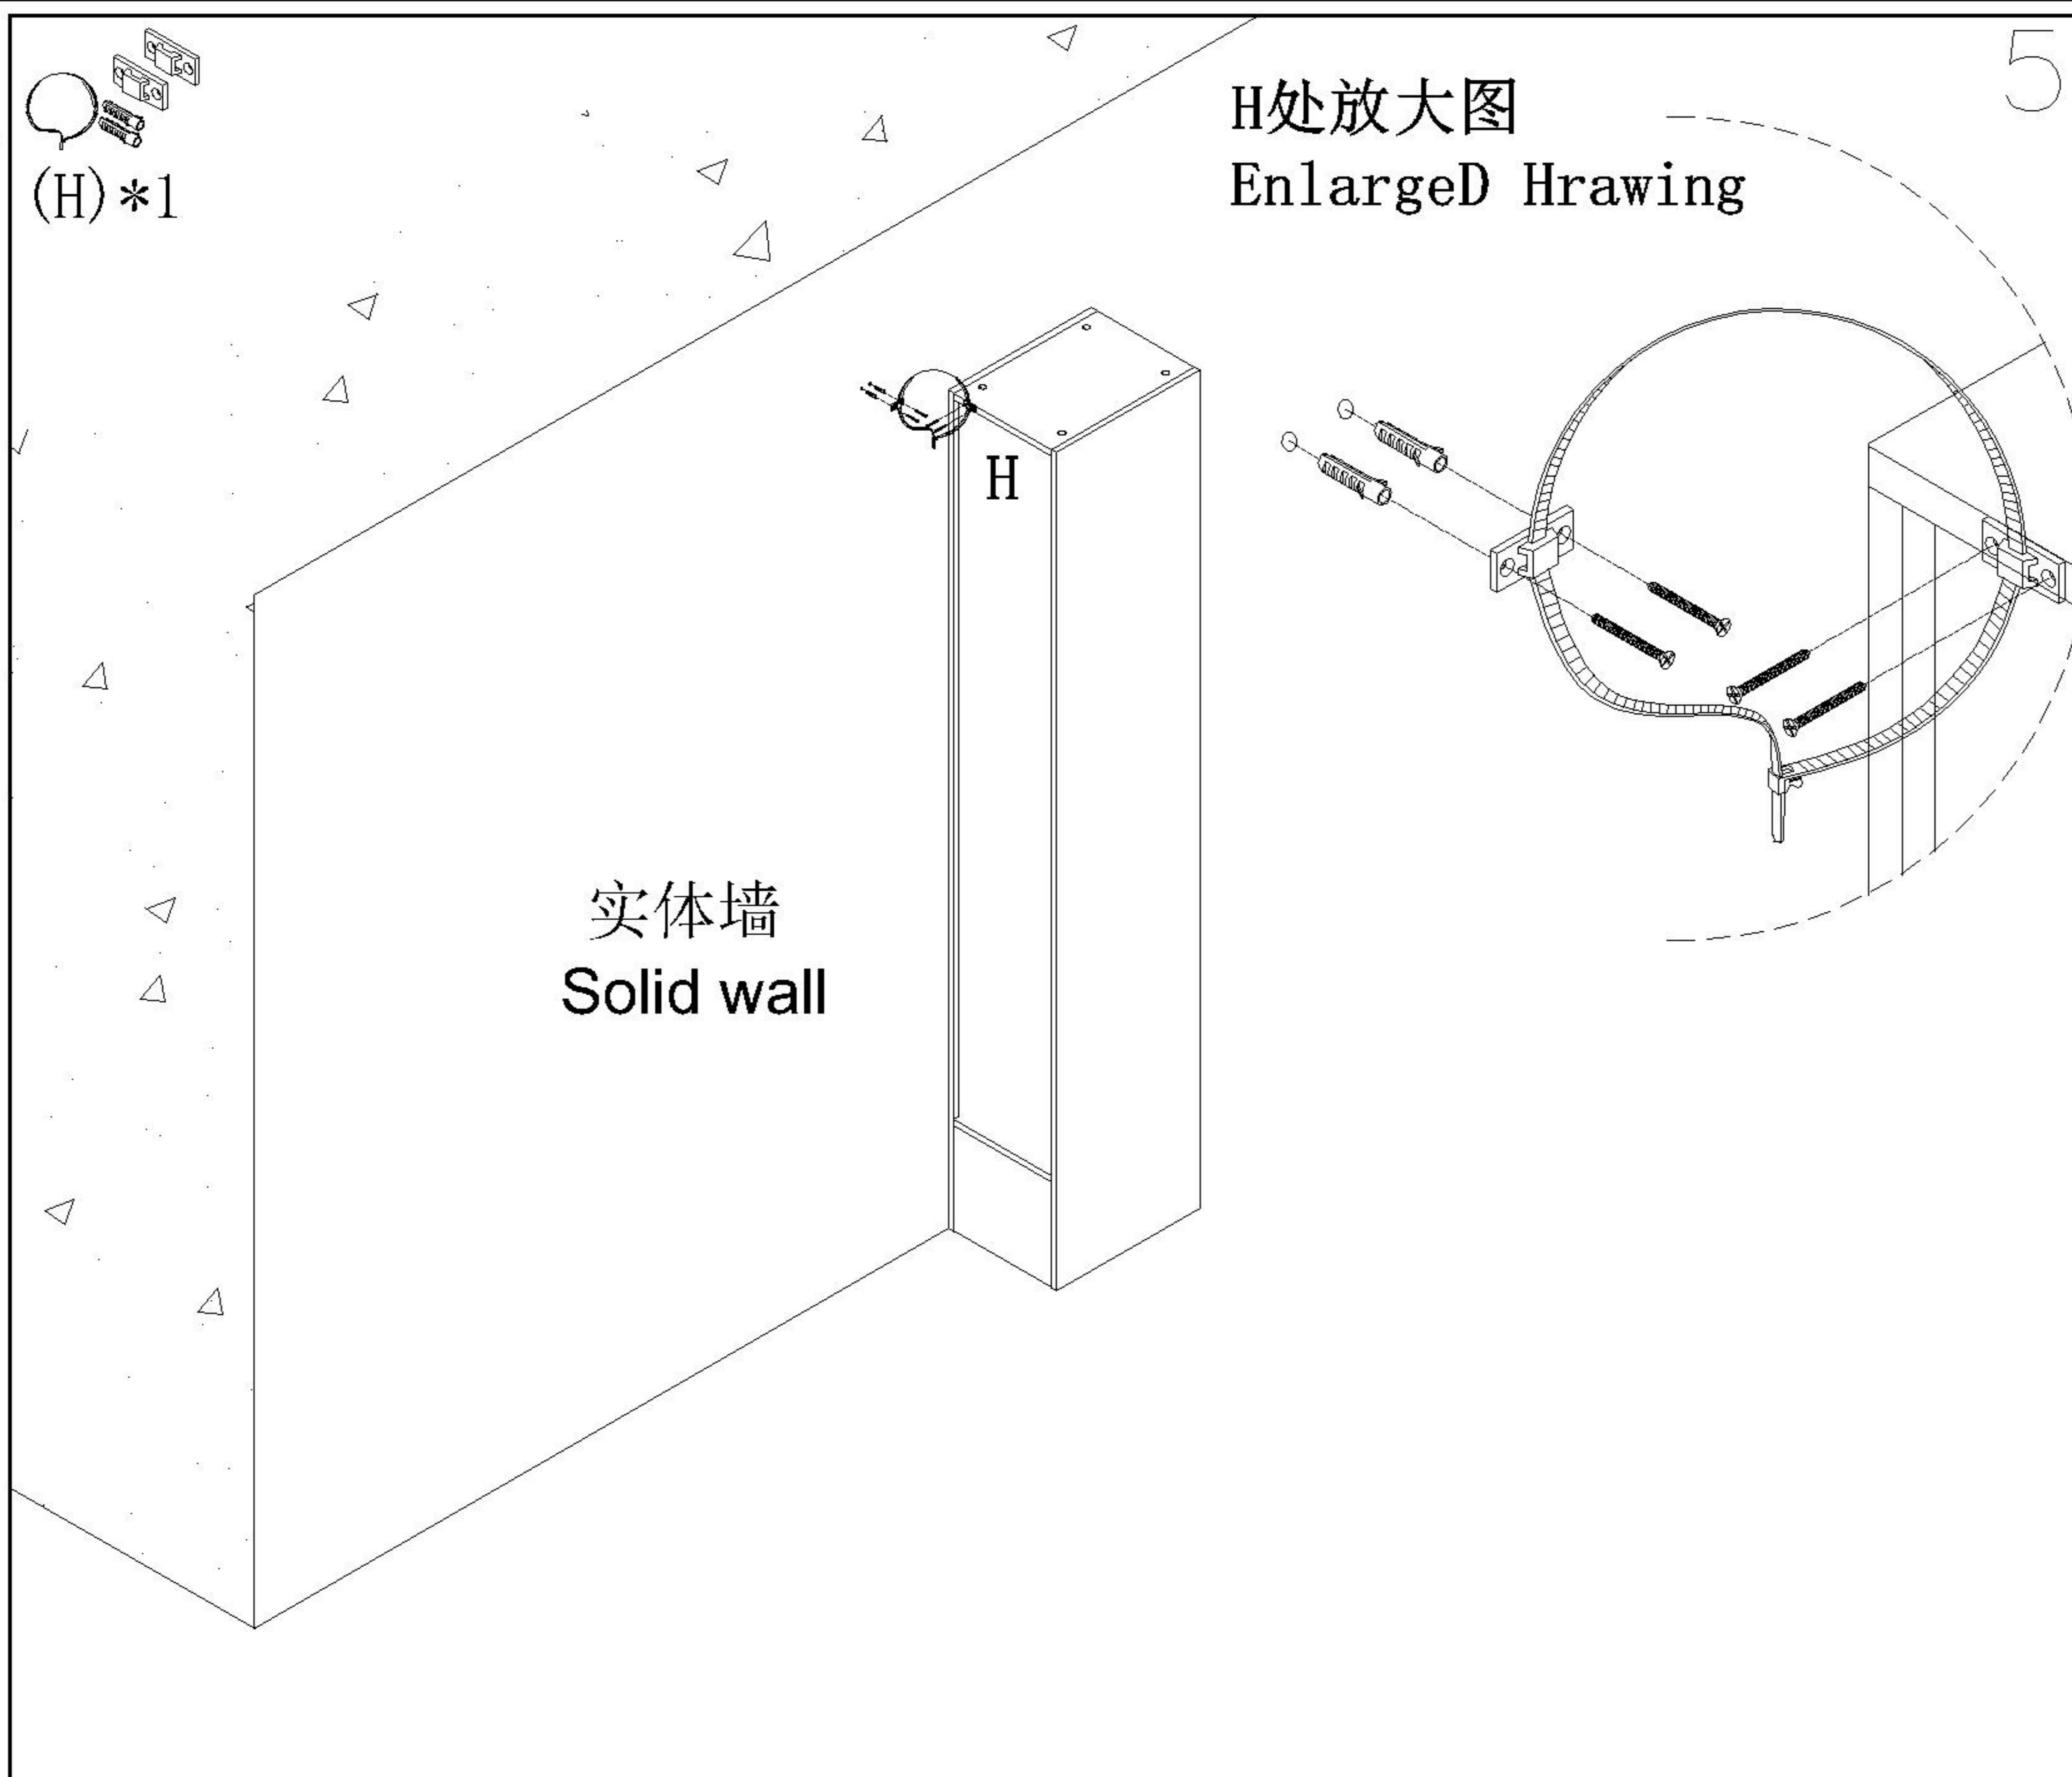

安装方法/
Installation method

5
←→
(J)*4

温馨提示：
安装完成后，与要组合柜子在合适的位置用五金J锁紧
Tips:
After installation, lock the cabinet in place with hardware J