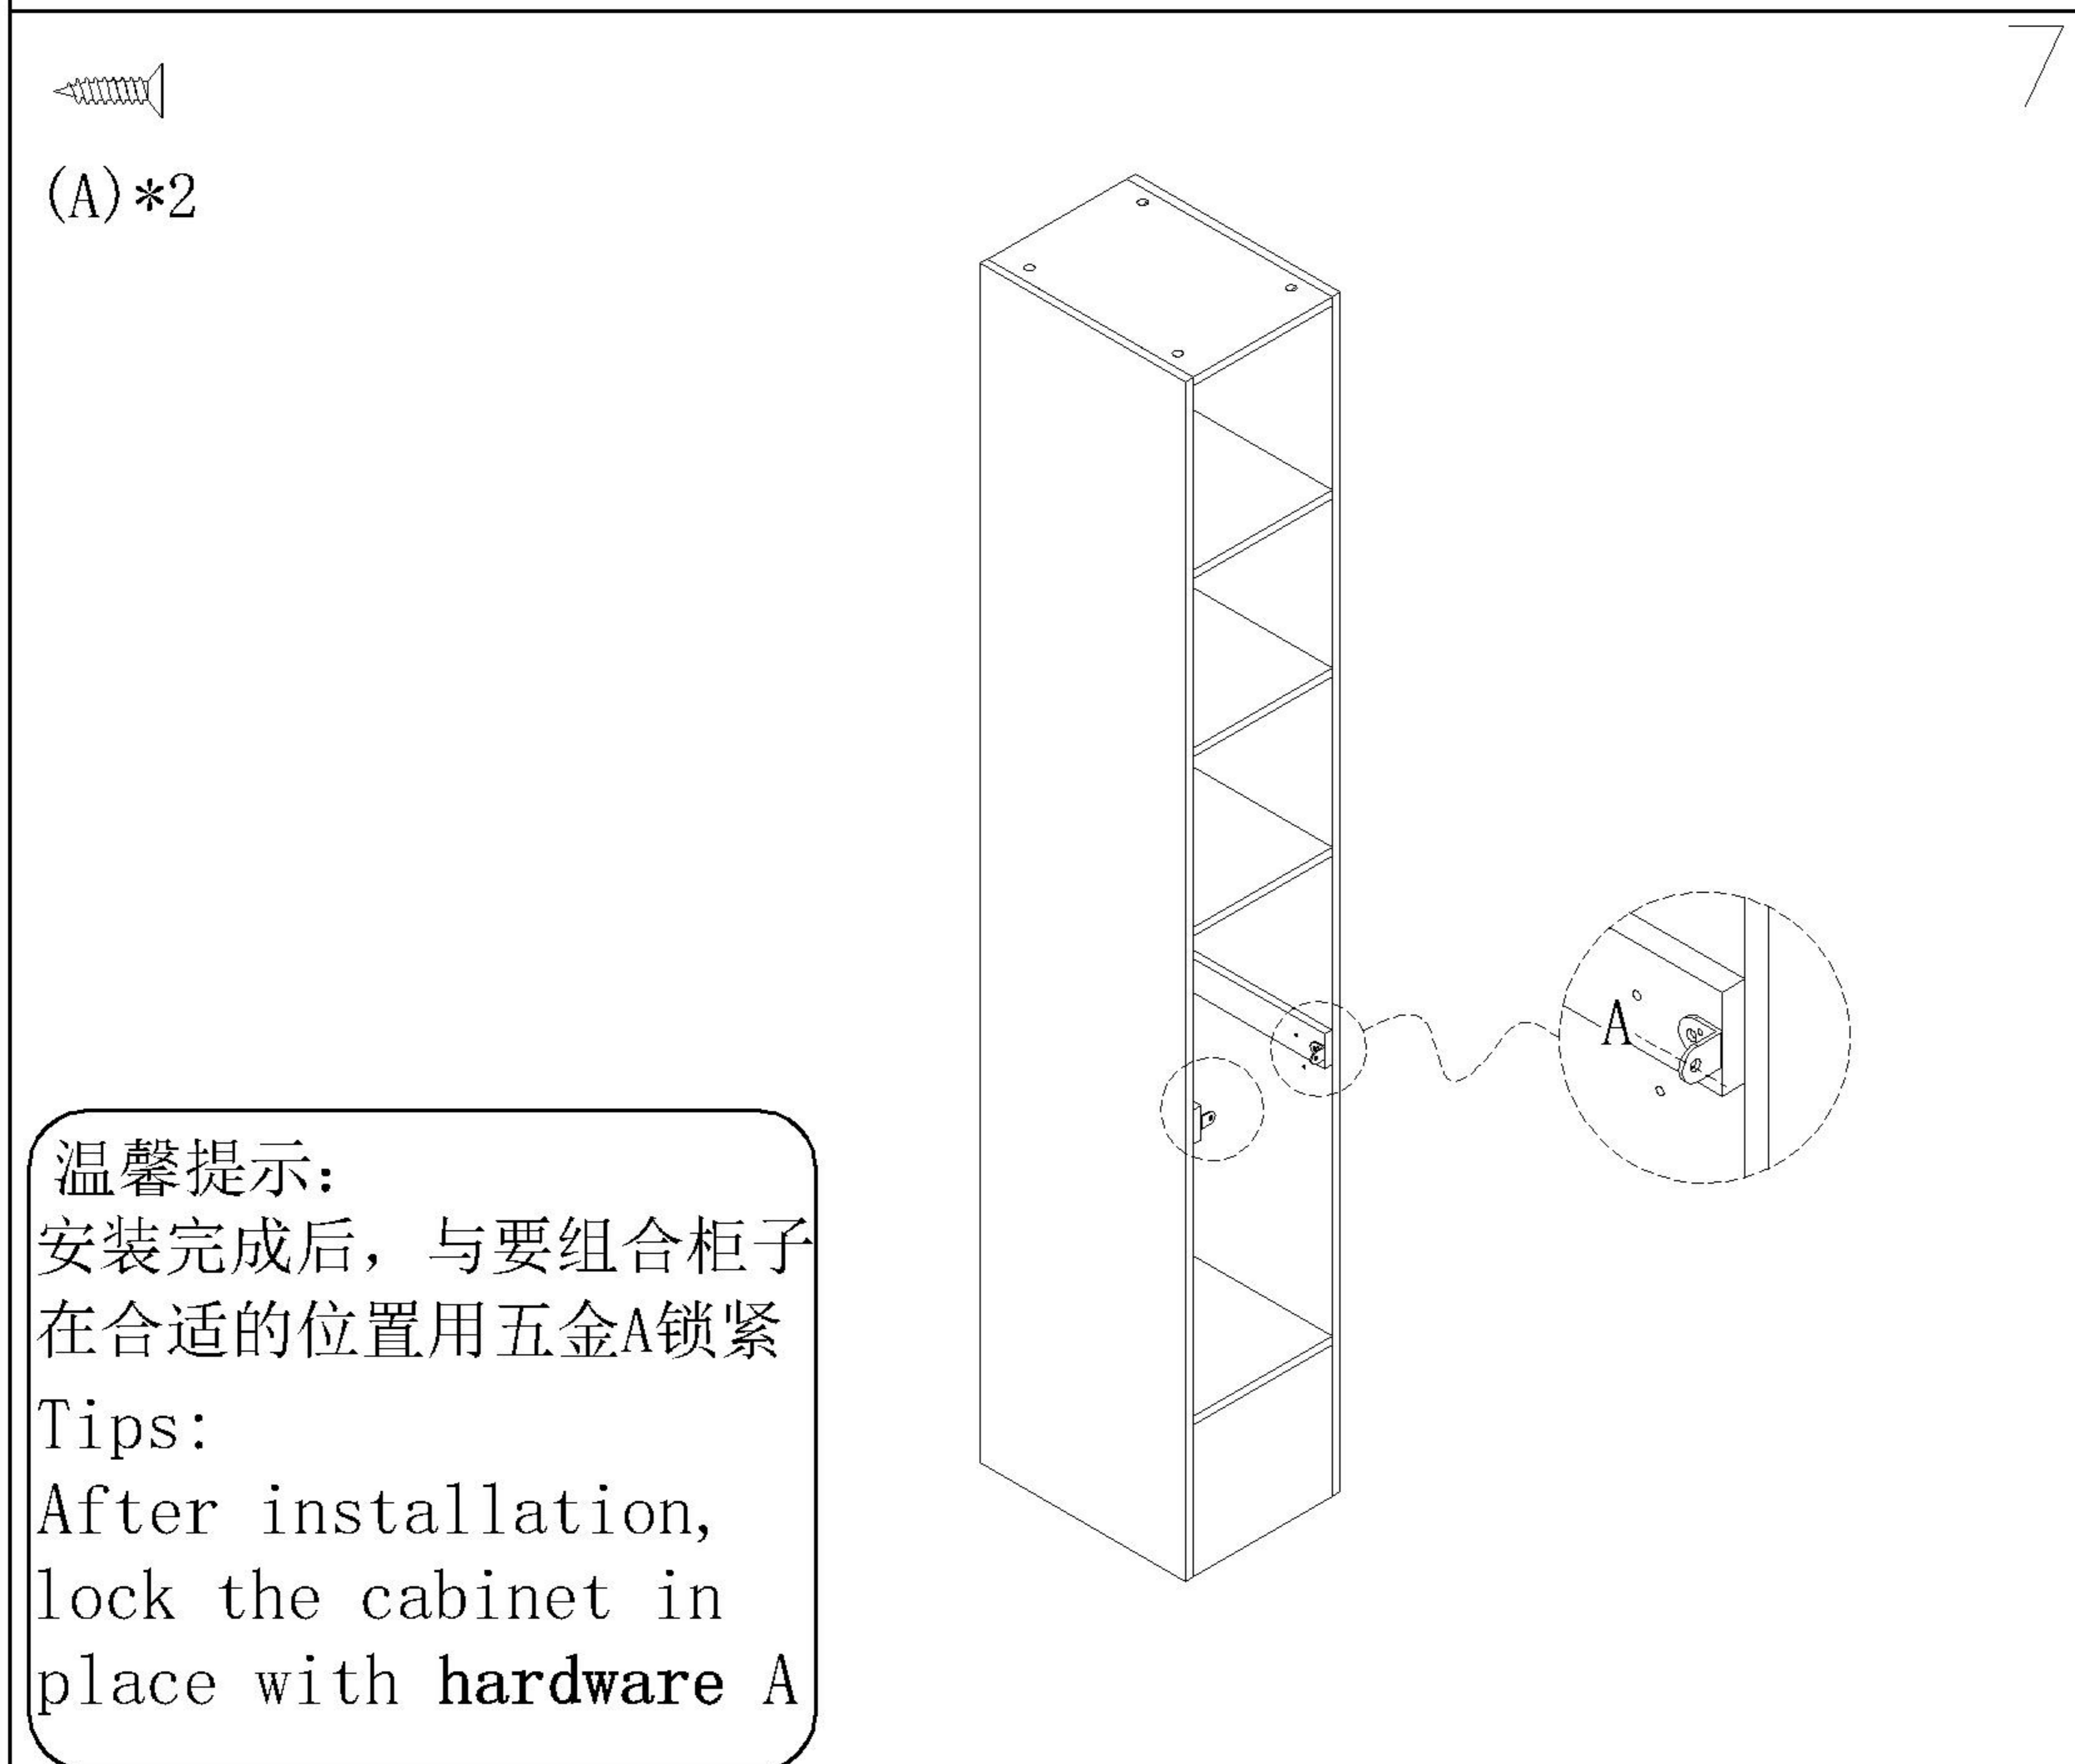

7

温馨提示：
安装完成后，与要组合柜子在合适的位置用五金A锁紧
Tips:
After installation, lock the cabinet in place with hardware A