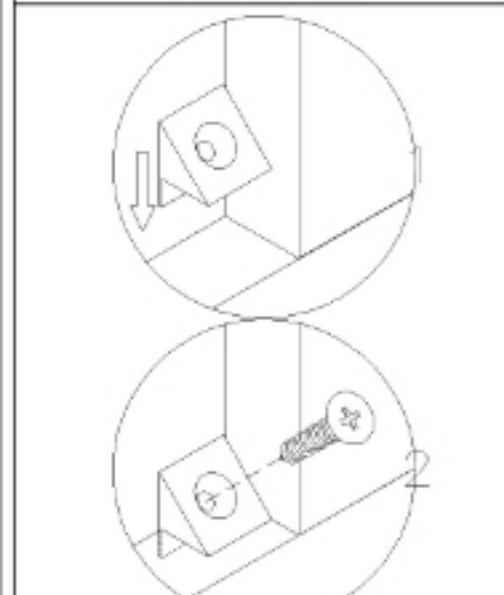

OV1G-C

安装方法/

Installation method

二合一
two-in-one

背板扣

Back Plate Buckle-White

(B)*8

(C)*8

OV1G-C 立柜+顶柜
OV1G-C cabinet + top cabinet

尺寸/Size: 300*398*2416MM

温馨提示:
安装完成后, 与要组合柜子在合适的位置用五金A锁紧
Tips:
After installation,
lock the cabinet in
place with hardware A