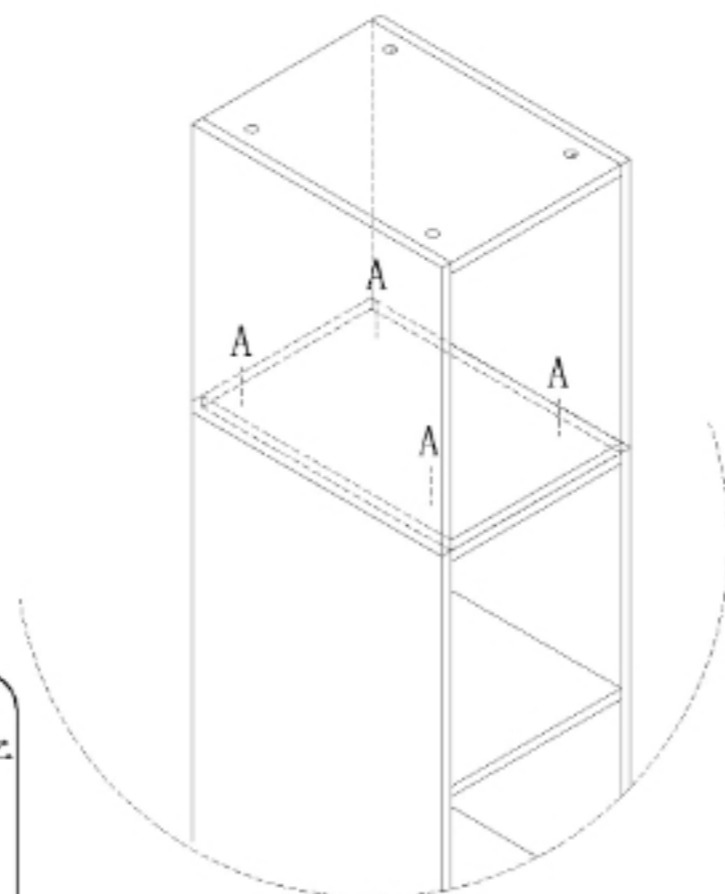

OV1G-C

安装方法/

Installation method

二合一
two-in-one

背板扣

Back Plate Buckle-White

(B)*8

(C)*8

(E)*8

1

(D)*4

(F)*4

2

(A)*4

3

4

OV1G-C 立柜+顶柜
OV1G-C cabinet + top cabinet

尺寸/Size: 300*398*2416MM

温馨提示:
安装完成后, 与要组合柜子在合适的位置用五金A锁紧
Tips:
After installation,
lock the cabinet in
place with hardware A