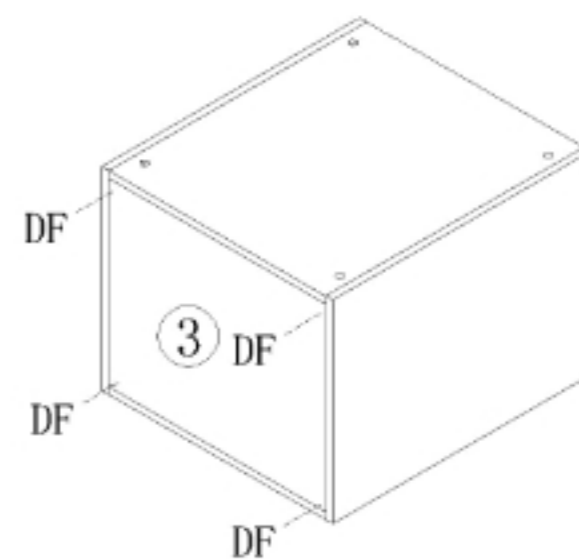

OV1G-C

安装方法/

Installation method

二合一
two-in-one

背板扣

Back Plate Buckle-White

(B)*8

(C)*8

(E)*8

1

(D)*4

(F)*4

2

(A)*4

3

4

OV1G-C 立柜+顶柜
OV1G-C cabinet + top cabinet

尺寸/Size: 300*398*2416MM

温馨提示:
安装完成后, 与要组合柜子在合适的位置用五金A锁紧
Tips:
After installation,
lock the cabinet in
place with hardware A