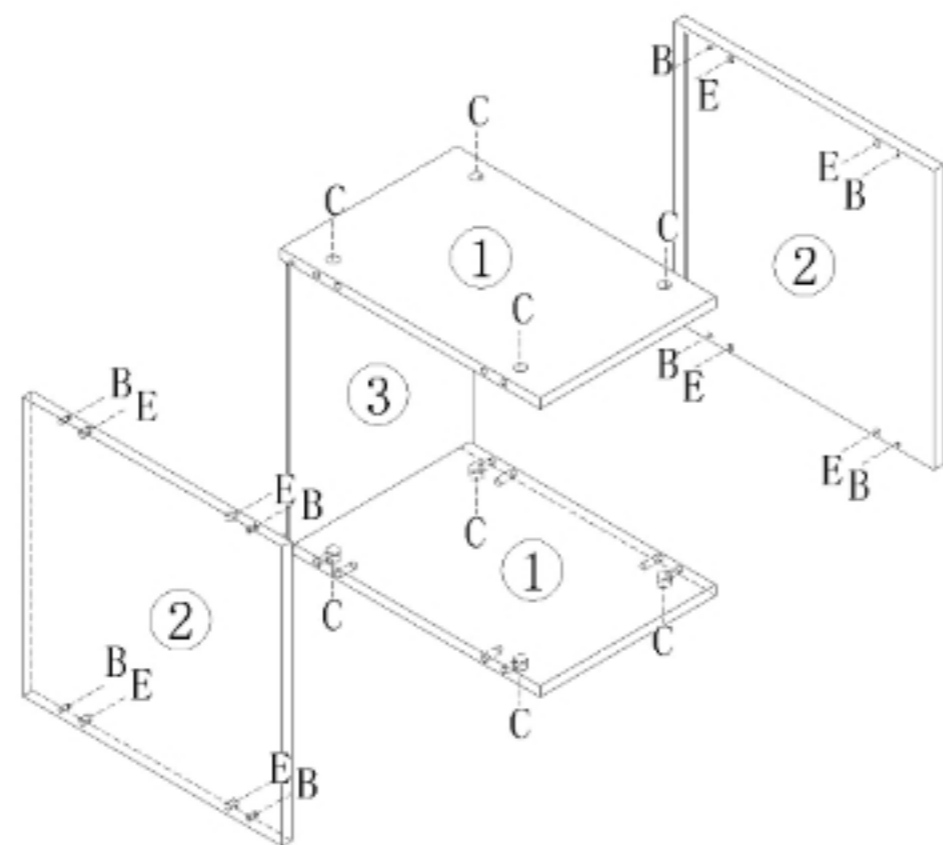

1

(D)*4

(F)*4