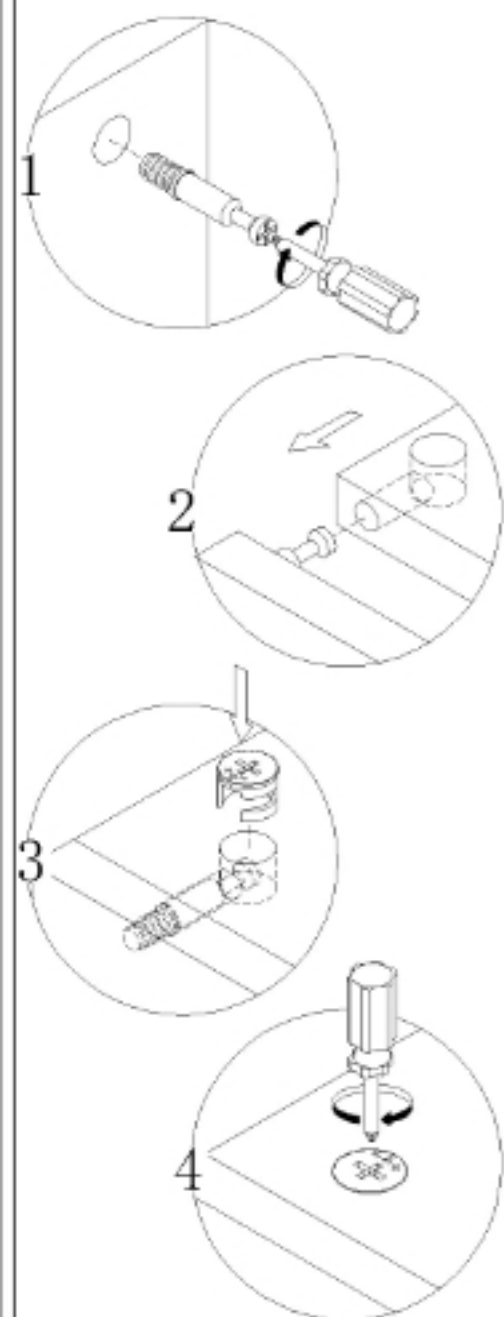

OV1G-C

安装方法/

Installation method

二合一
two-in-one

背板扣

Back Plate Buckle-White

(B)*8

(C)*8

OV1G-C 立柜+顶柜
OV1G-C cabinet + top cabinet

尺寸/Size: 300*398*2416MM

温馨提示:
安装完成后, 与要组合柜子在合适的位置用五金A锁紧
Tips:
After installation,
lock the cabinet in
place with hardware A