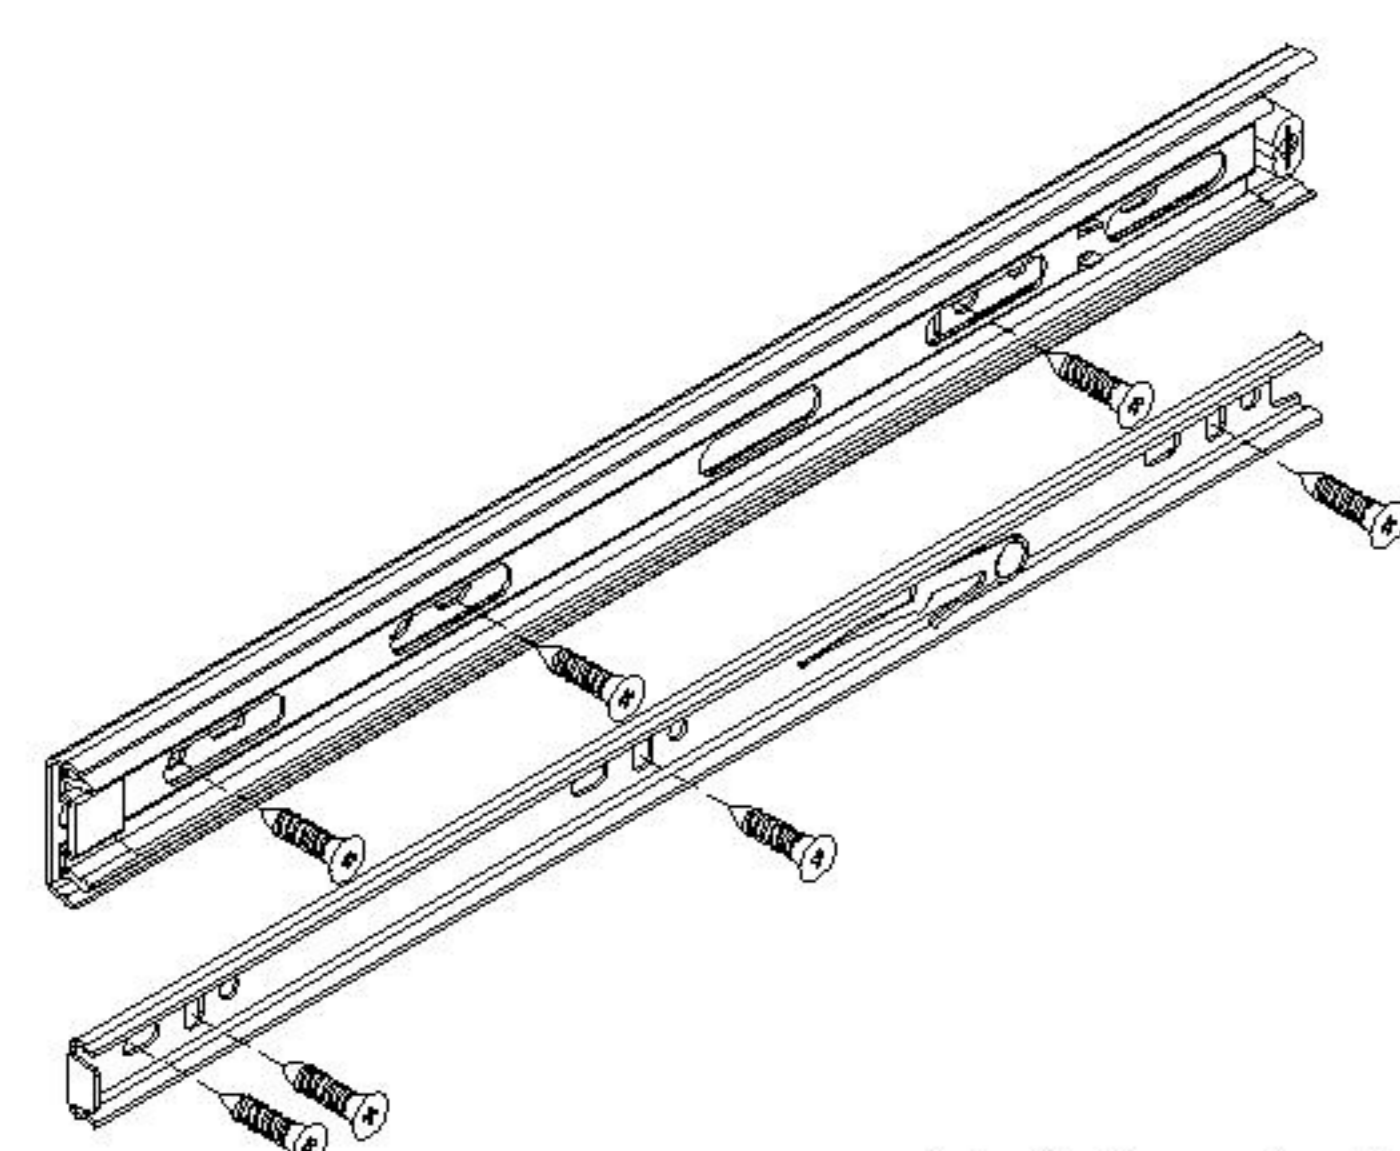

RS1L-A

安装方法/  
Installation method

二合一/2 in 1

塑料螺母 Plastic nut

阀门开关(下压为开)  
Valve switch (press down to open)

三节滚珠导轨-14"  
Three Section Ball Guide-14"