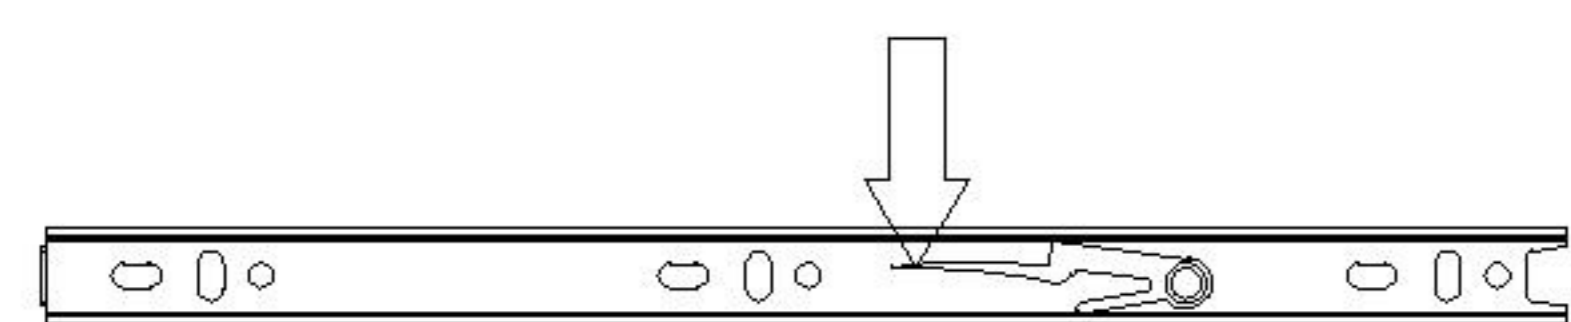

RS1L-A

安装方法/  
Installation method

二合一/2 in 1

塑料螺母 Plastic nut

阀门开关(下压为开)  
Valve switch (press down to open)

三节滚珠导轨-14"  
Three Section Ball Guide-14"