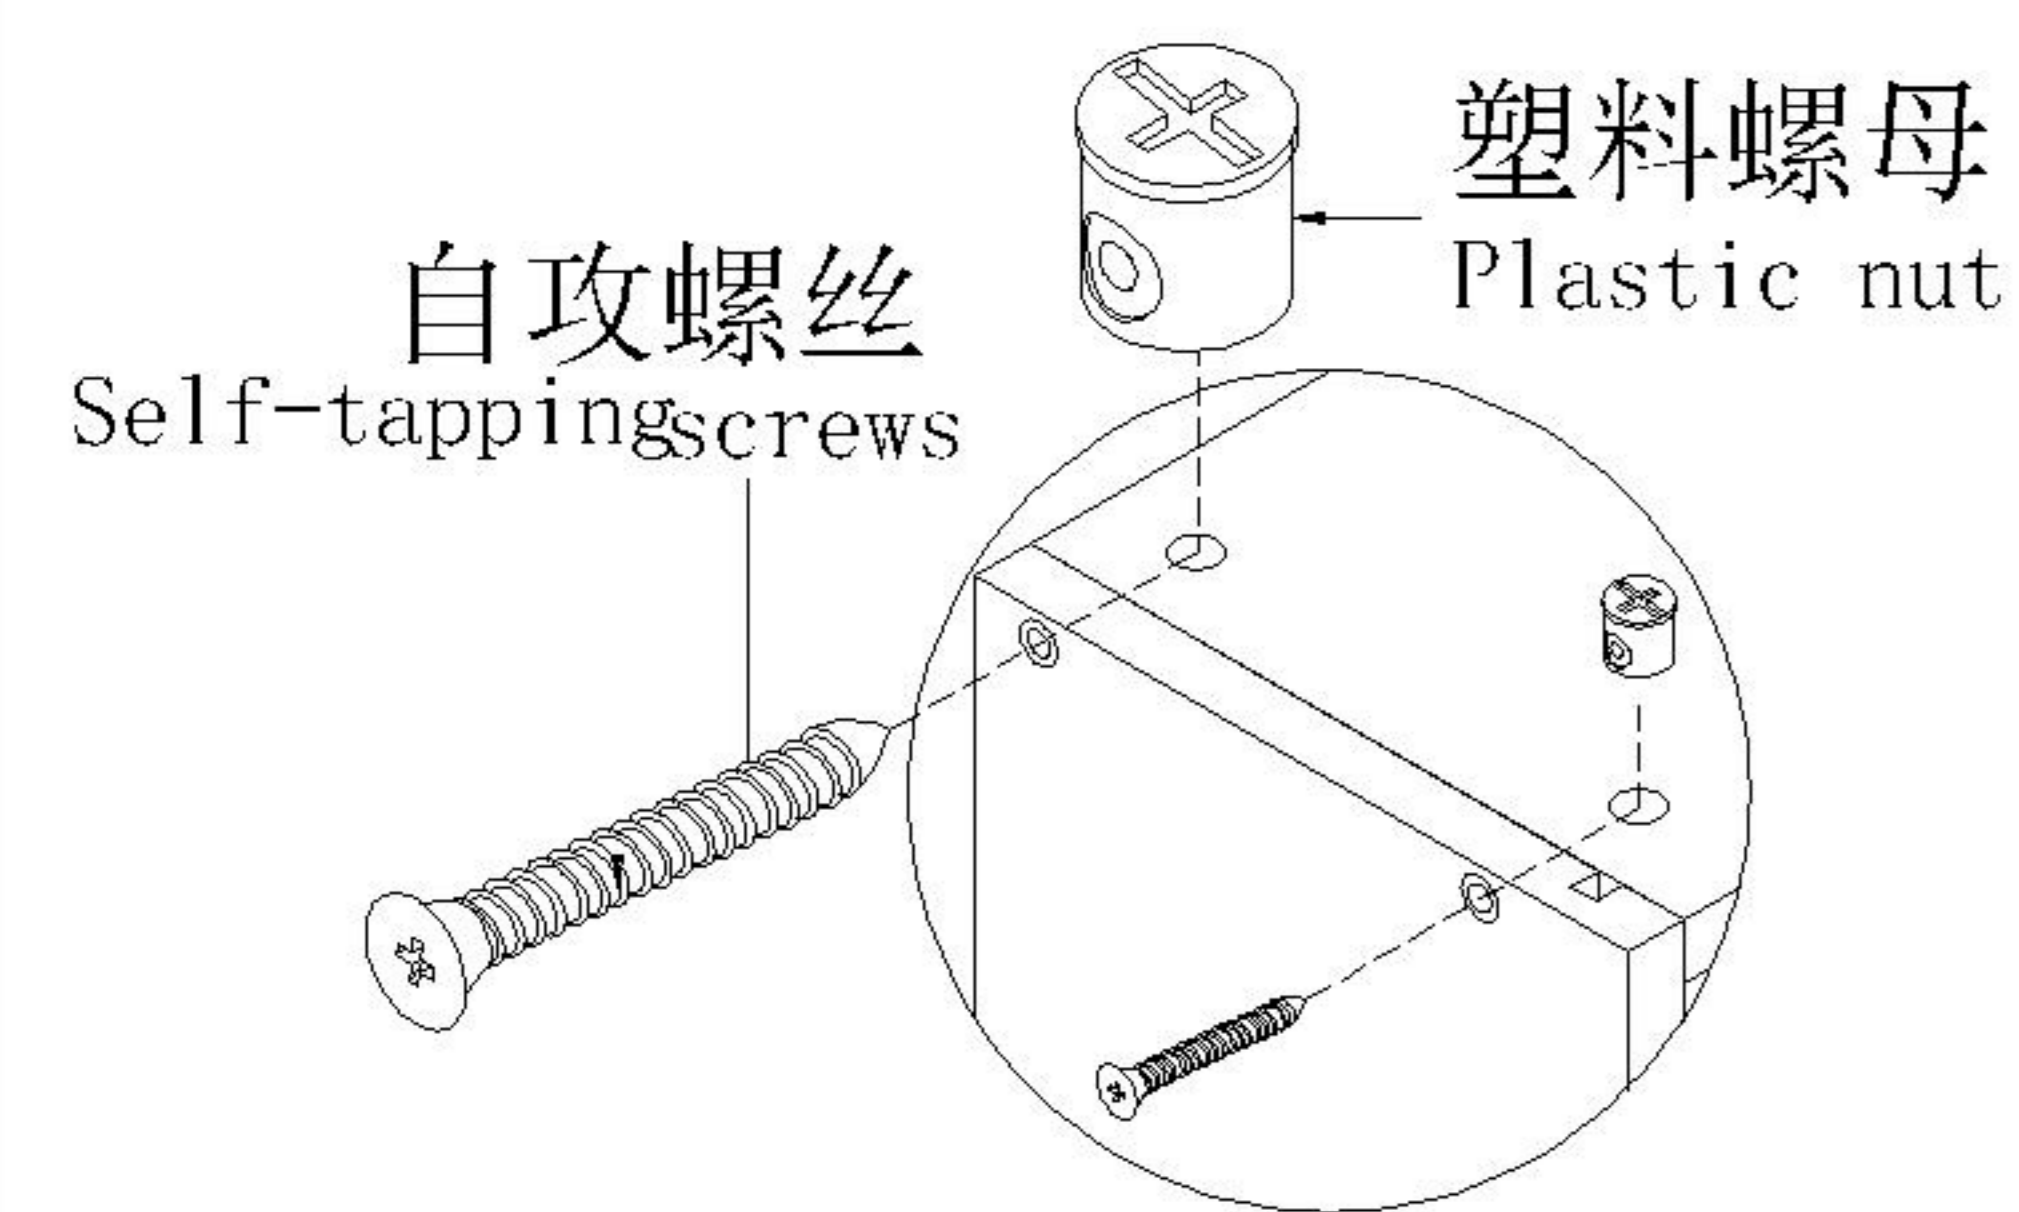

RS1L-A

安装方法/  
Installation method

二合一/2 in 1

塑料螺母 Plastic nut

阀门开关(下压为开)  
Valve switch (press down to open)

三节滚珠导轨-14"  
Three Section Ball Guide-14"