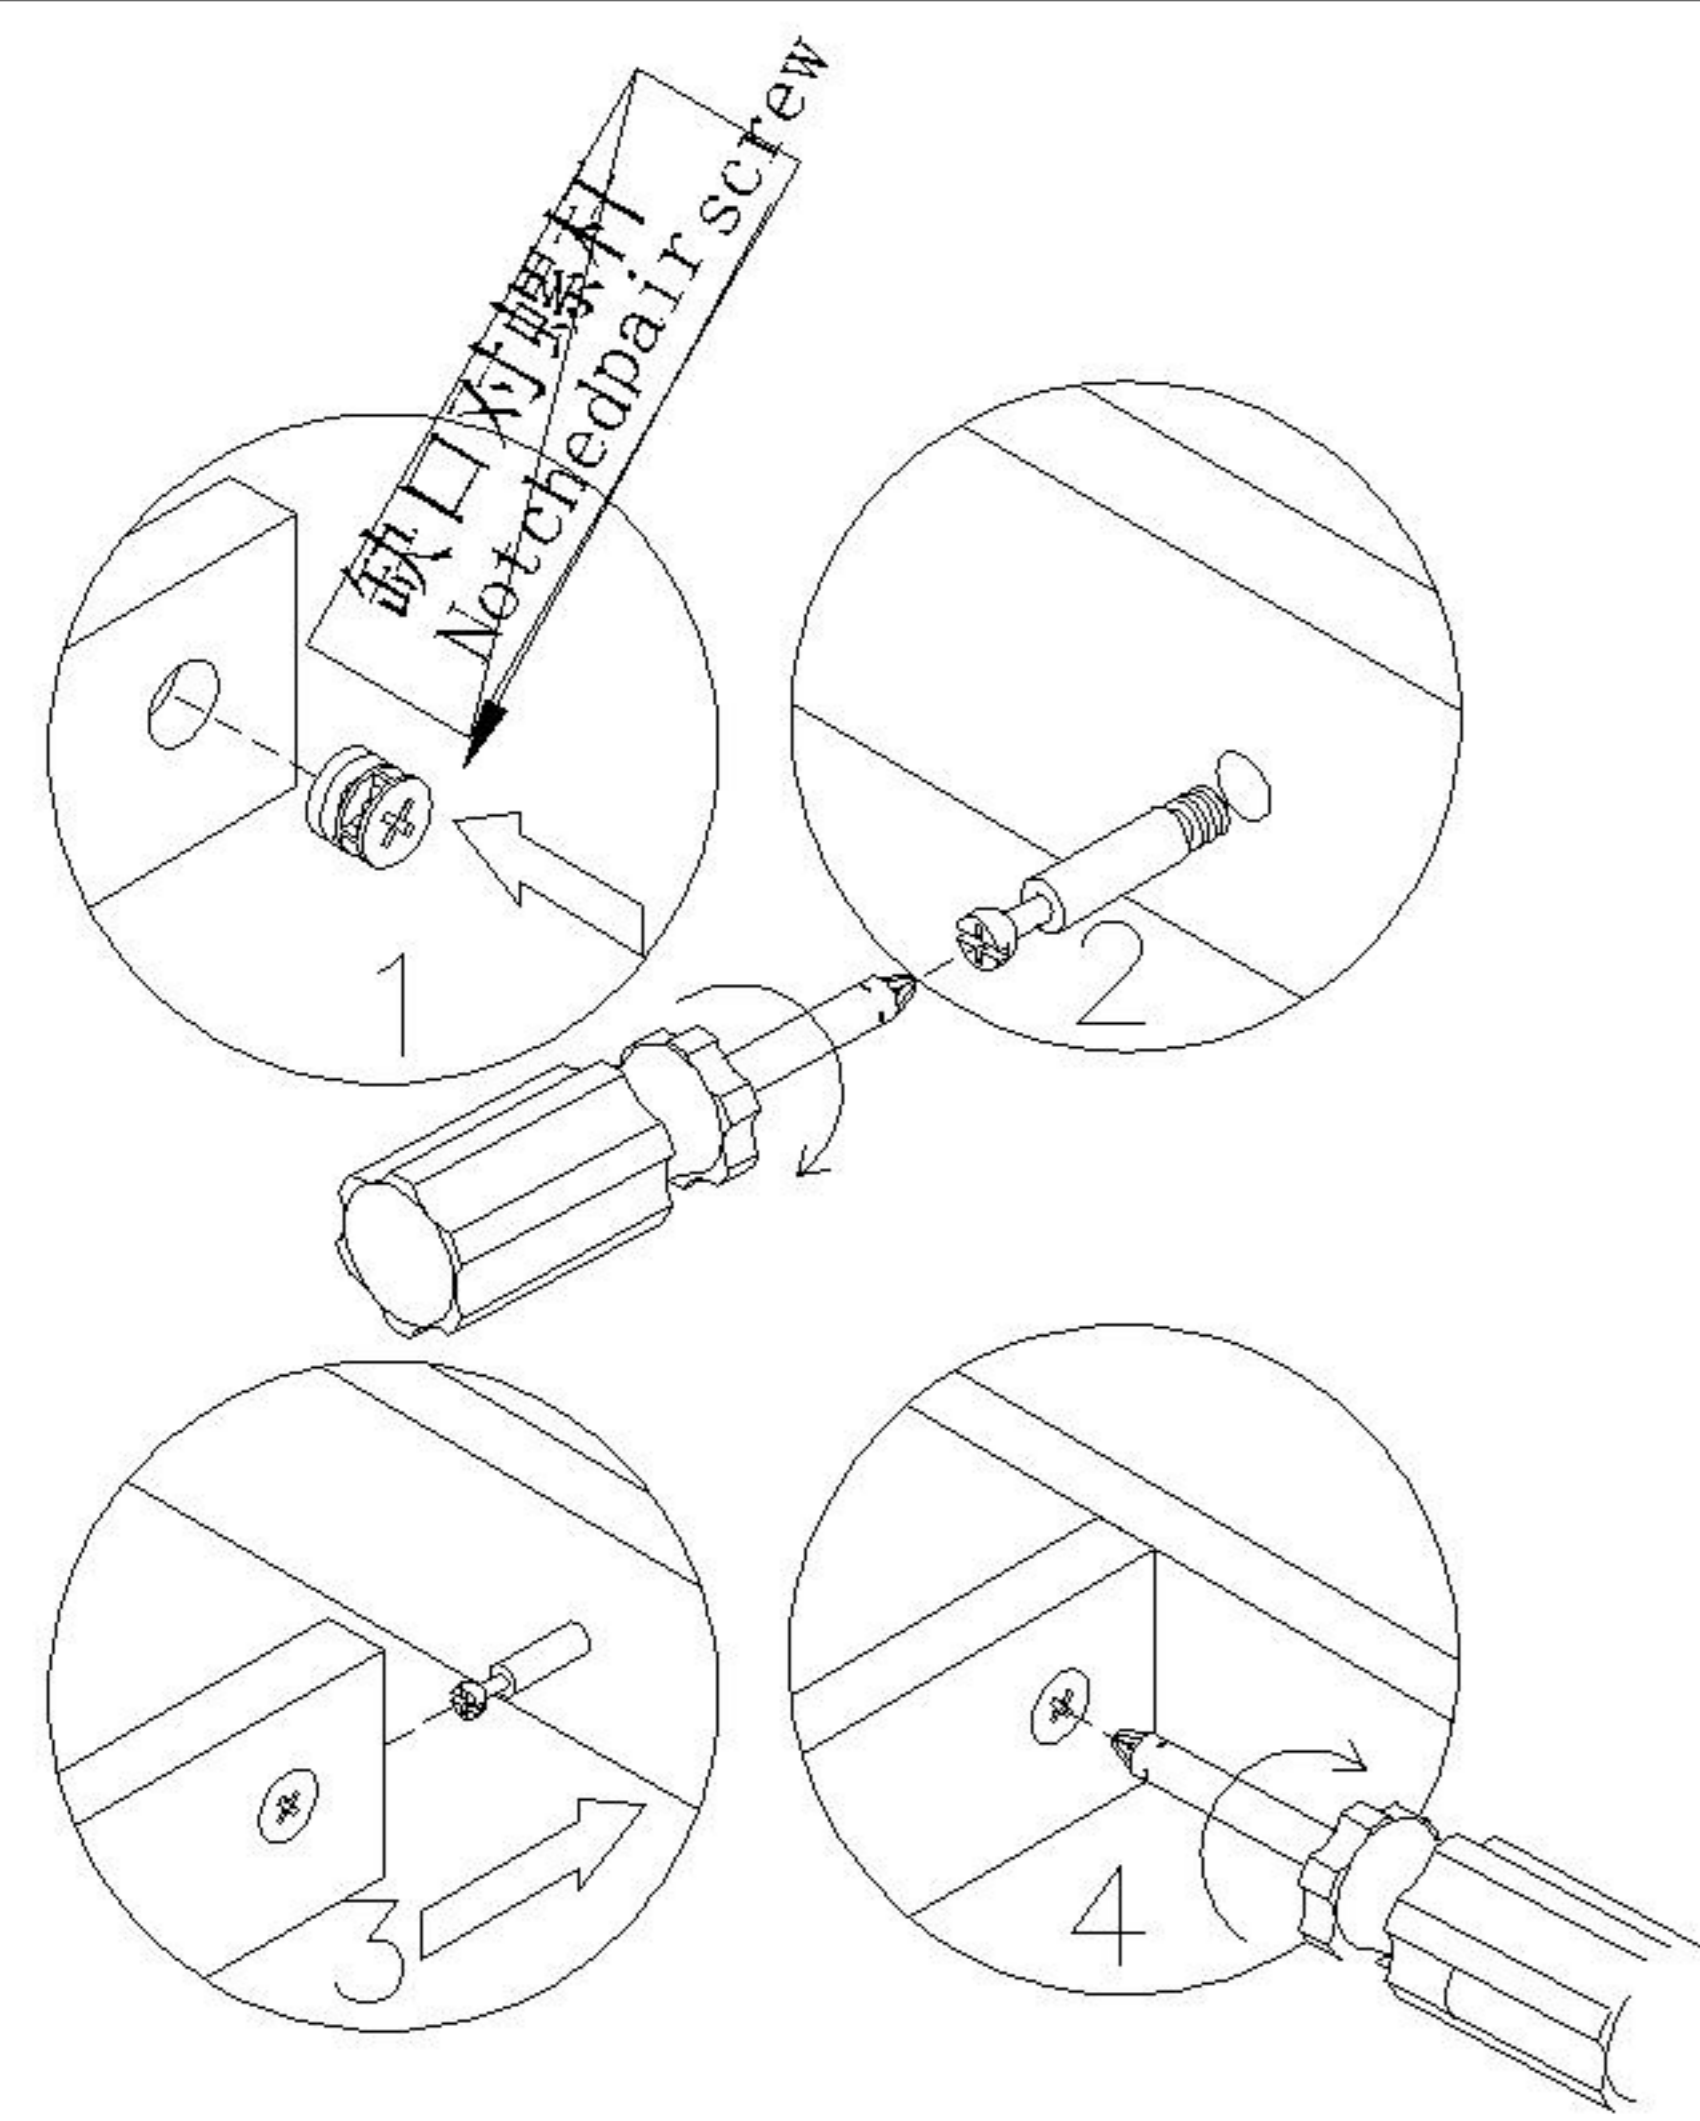

RS1L-A

安装方法/  
Installation method

二合一/2 in 1

塑料螺母 Plastic nut

阀门开关(下压为开)  
Valve switch (press down to open)

三节滚珠导轨-14"  
Three Section Ball Guide-14"