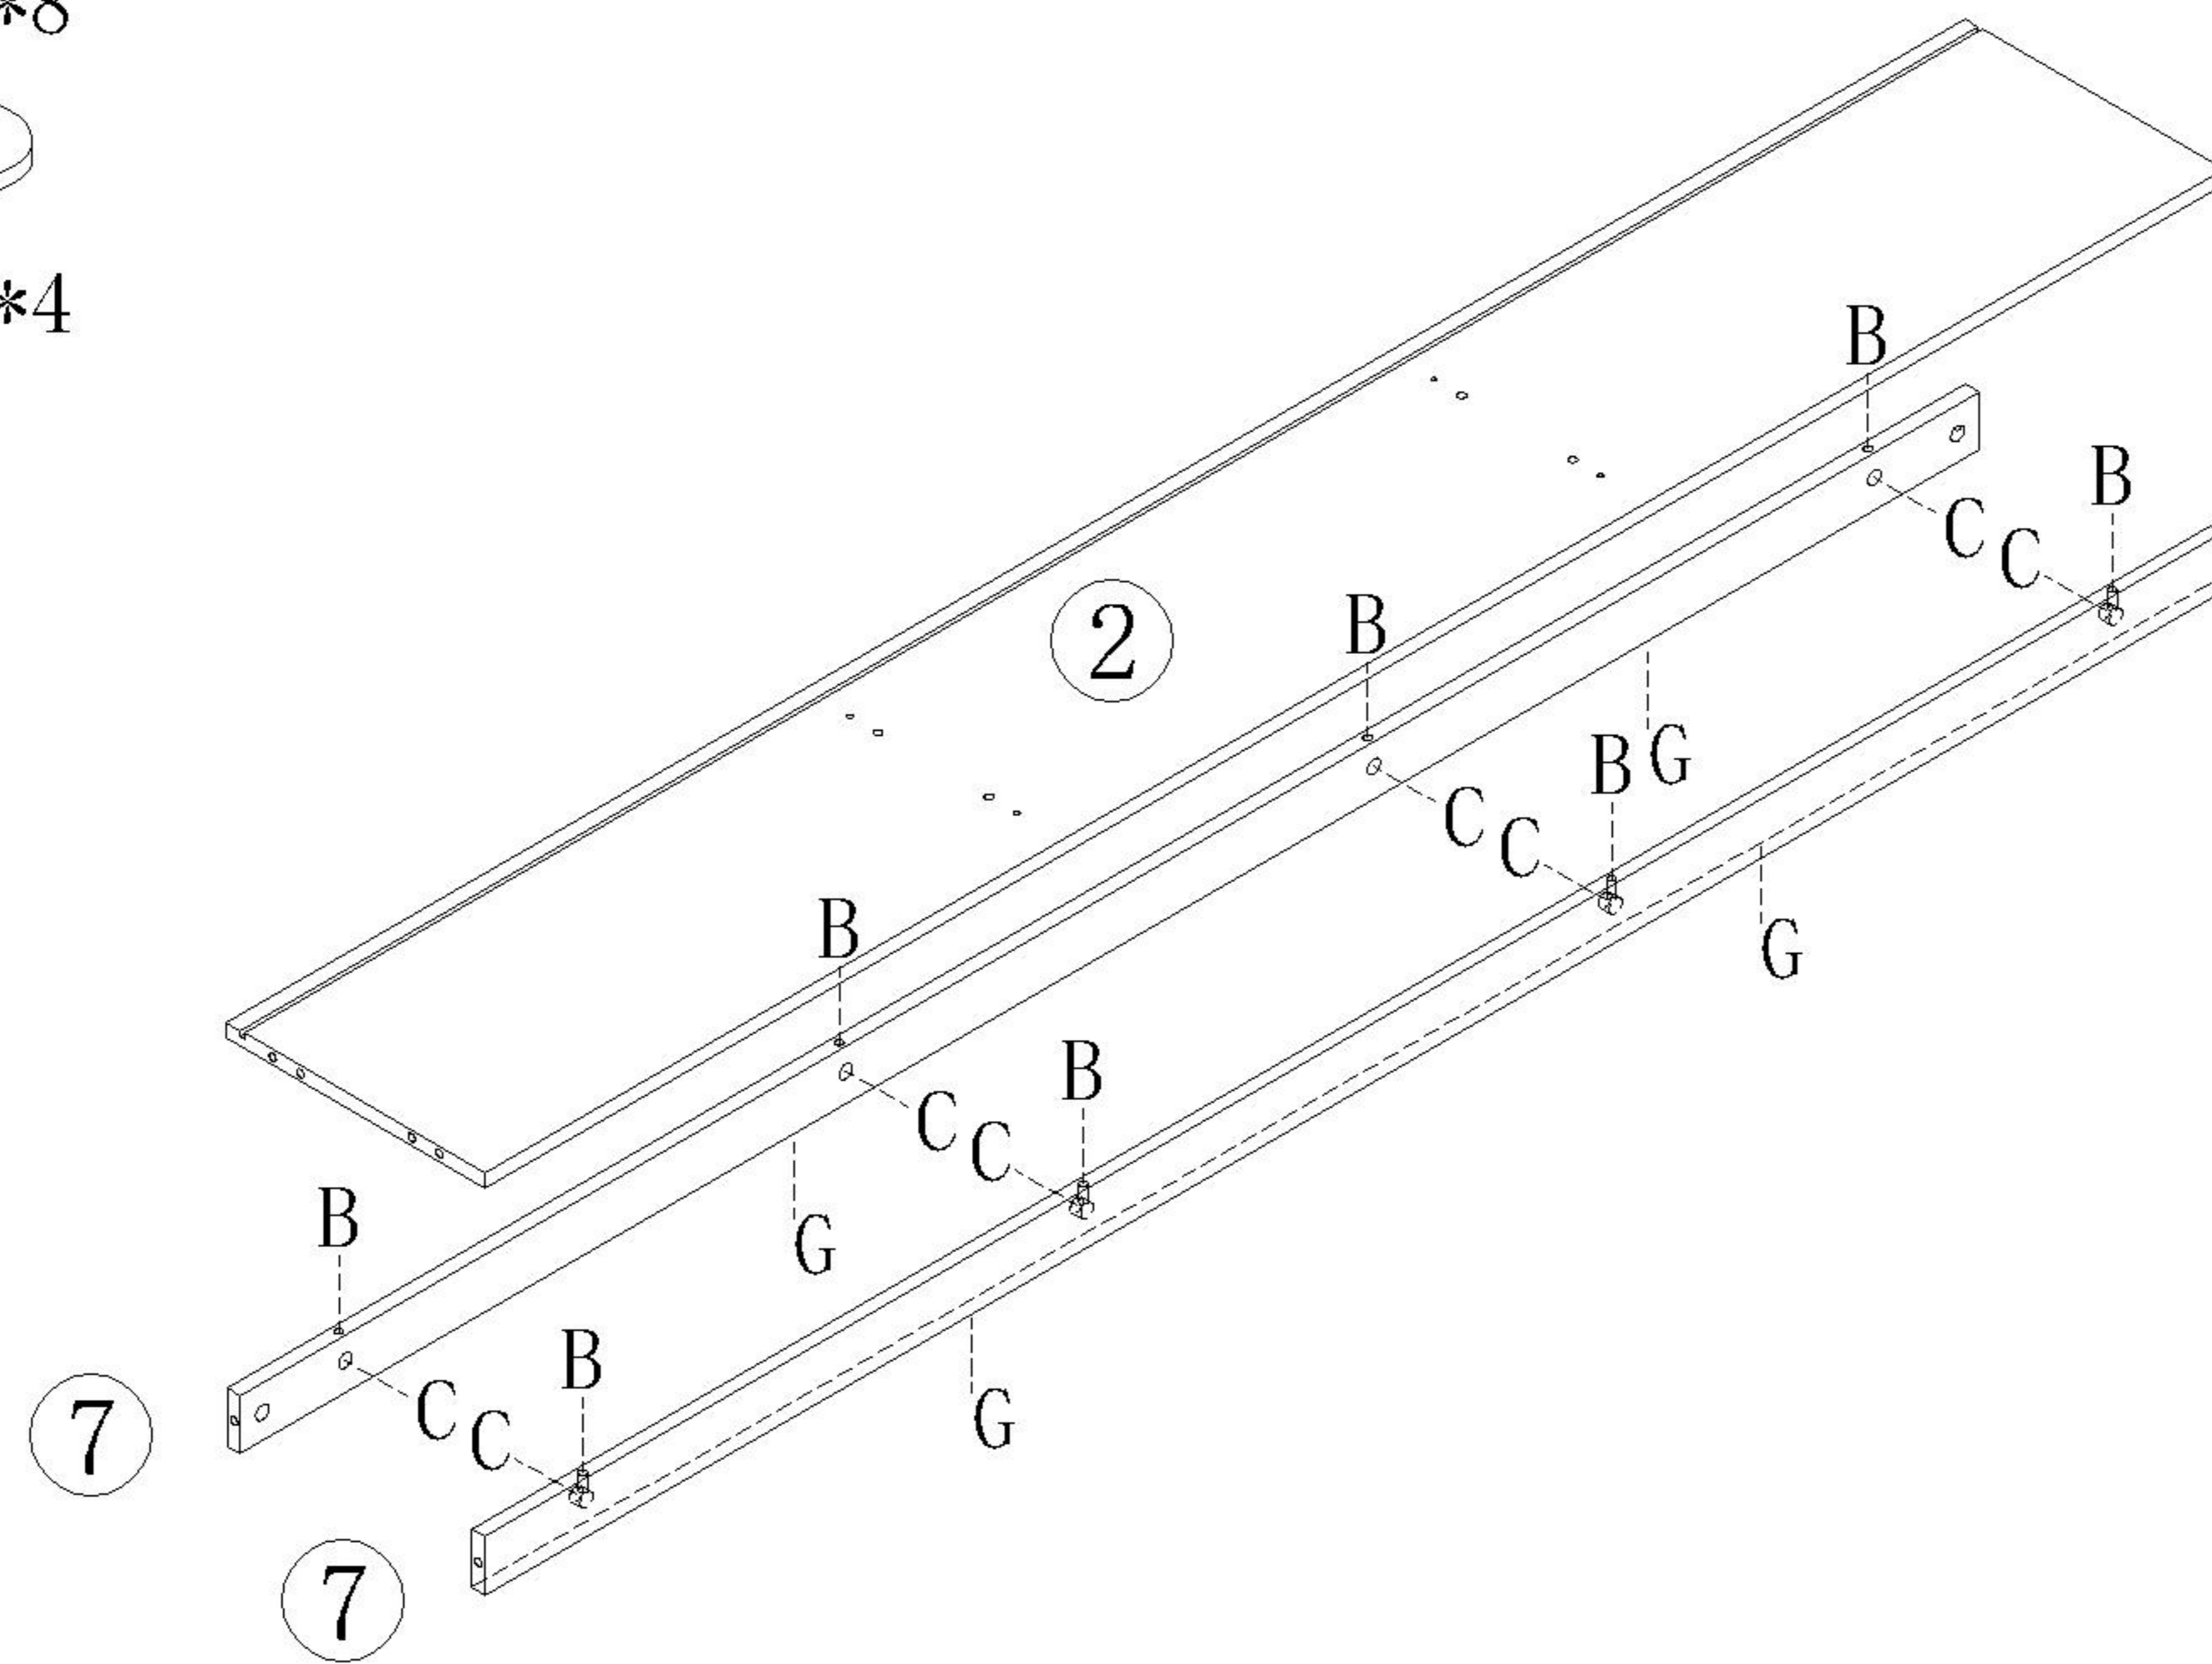

OV2G-A

安装方法/
Installation method

二合一
two-in-one

- (B)*8
- (C)*8
- (G)*4

- (B)*4
- (C)*4
- (E)*4

- (B)*12
- (C)*12
- (E)*4
- (G)*4

- (A)*12
- (B)*14
- (C)*14
- (E)*8

OV2G-A

安装方法/
Installation method

背板扣

Back Plate Buckle-White

(I)*2

(D)*12

(F)*12

5

(H)*1