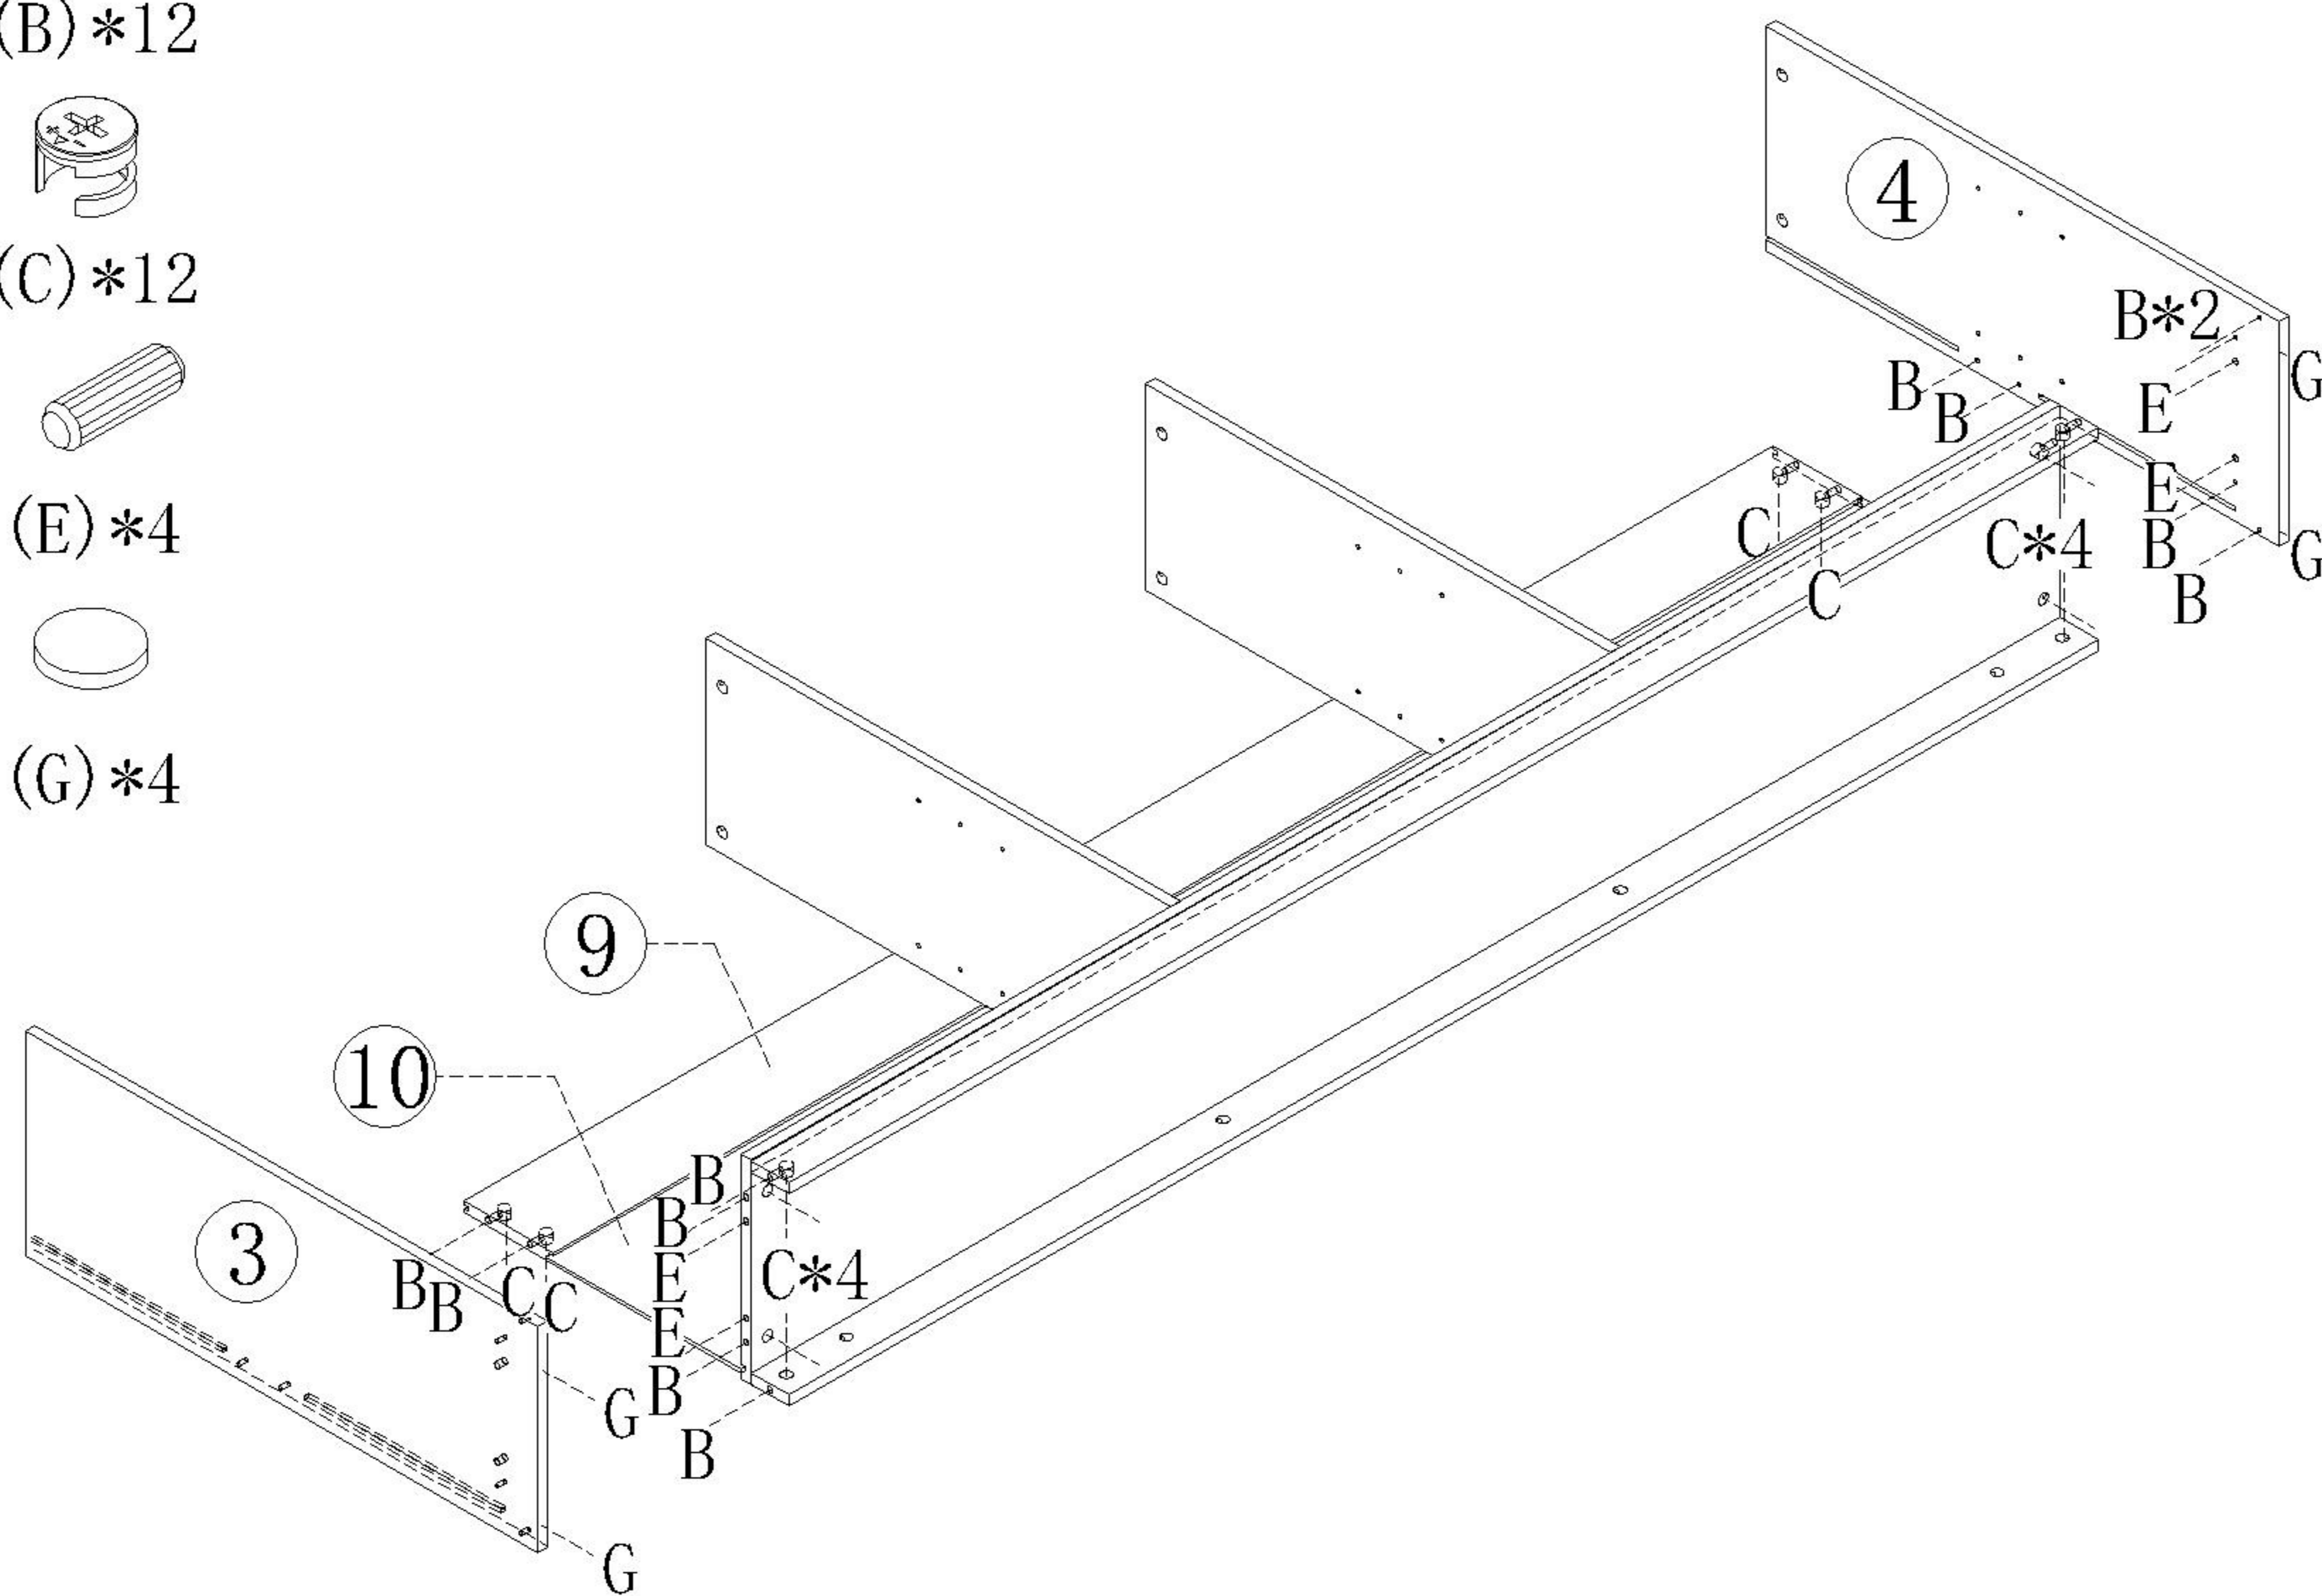

OV2G-A

安装方法/
Installation method

二合一
two-in-one

- (B)*8
- (C)*8
- (G)*4

- (B)*4
- (C)*4
- (E)*4

- (B)*12
- (C)*12
- (E)*4
- (G)*4

- (A)*12
- (B)*14
- (C)*14
- (E)*8

OV2G-A

安装方法/
Installation method

背板扣

Back Plate Buckle-White

(I)*2

(D)*12

(F)*12

5

(H)*1