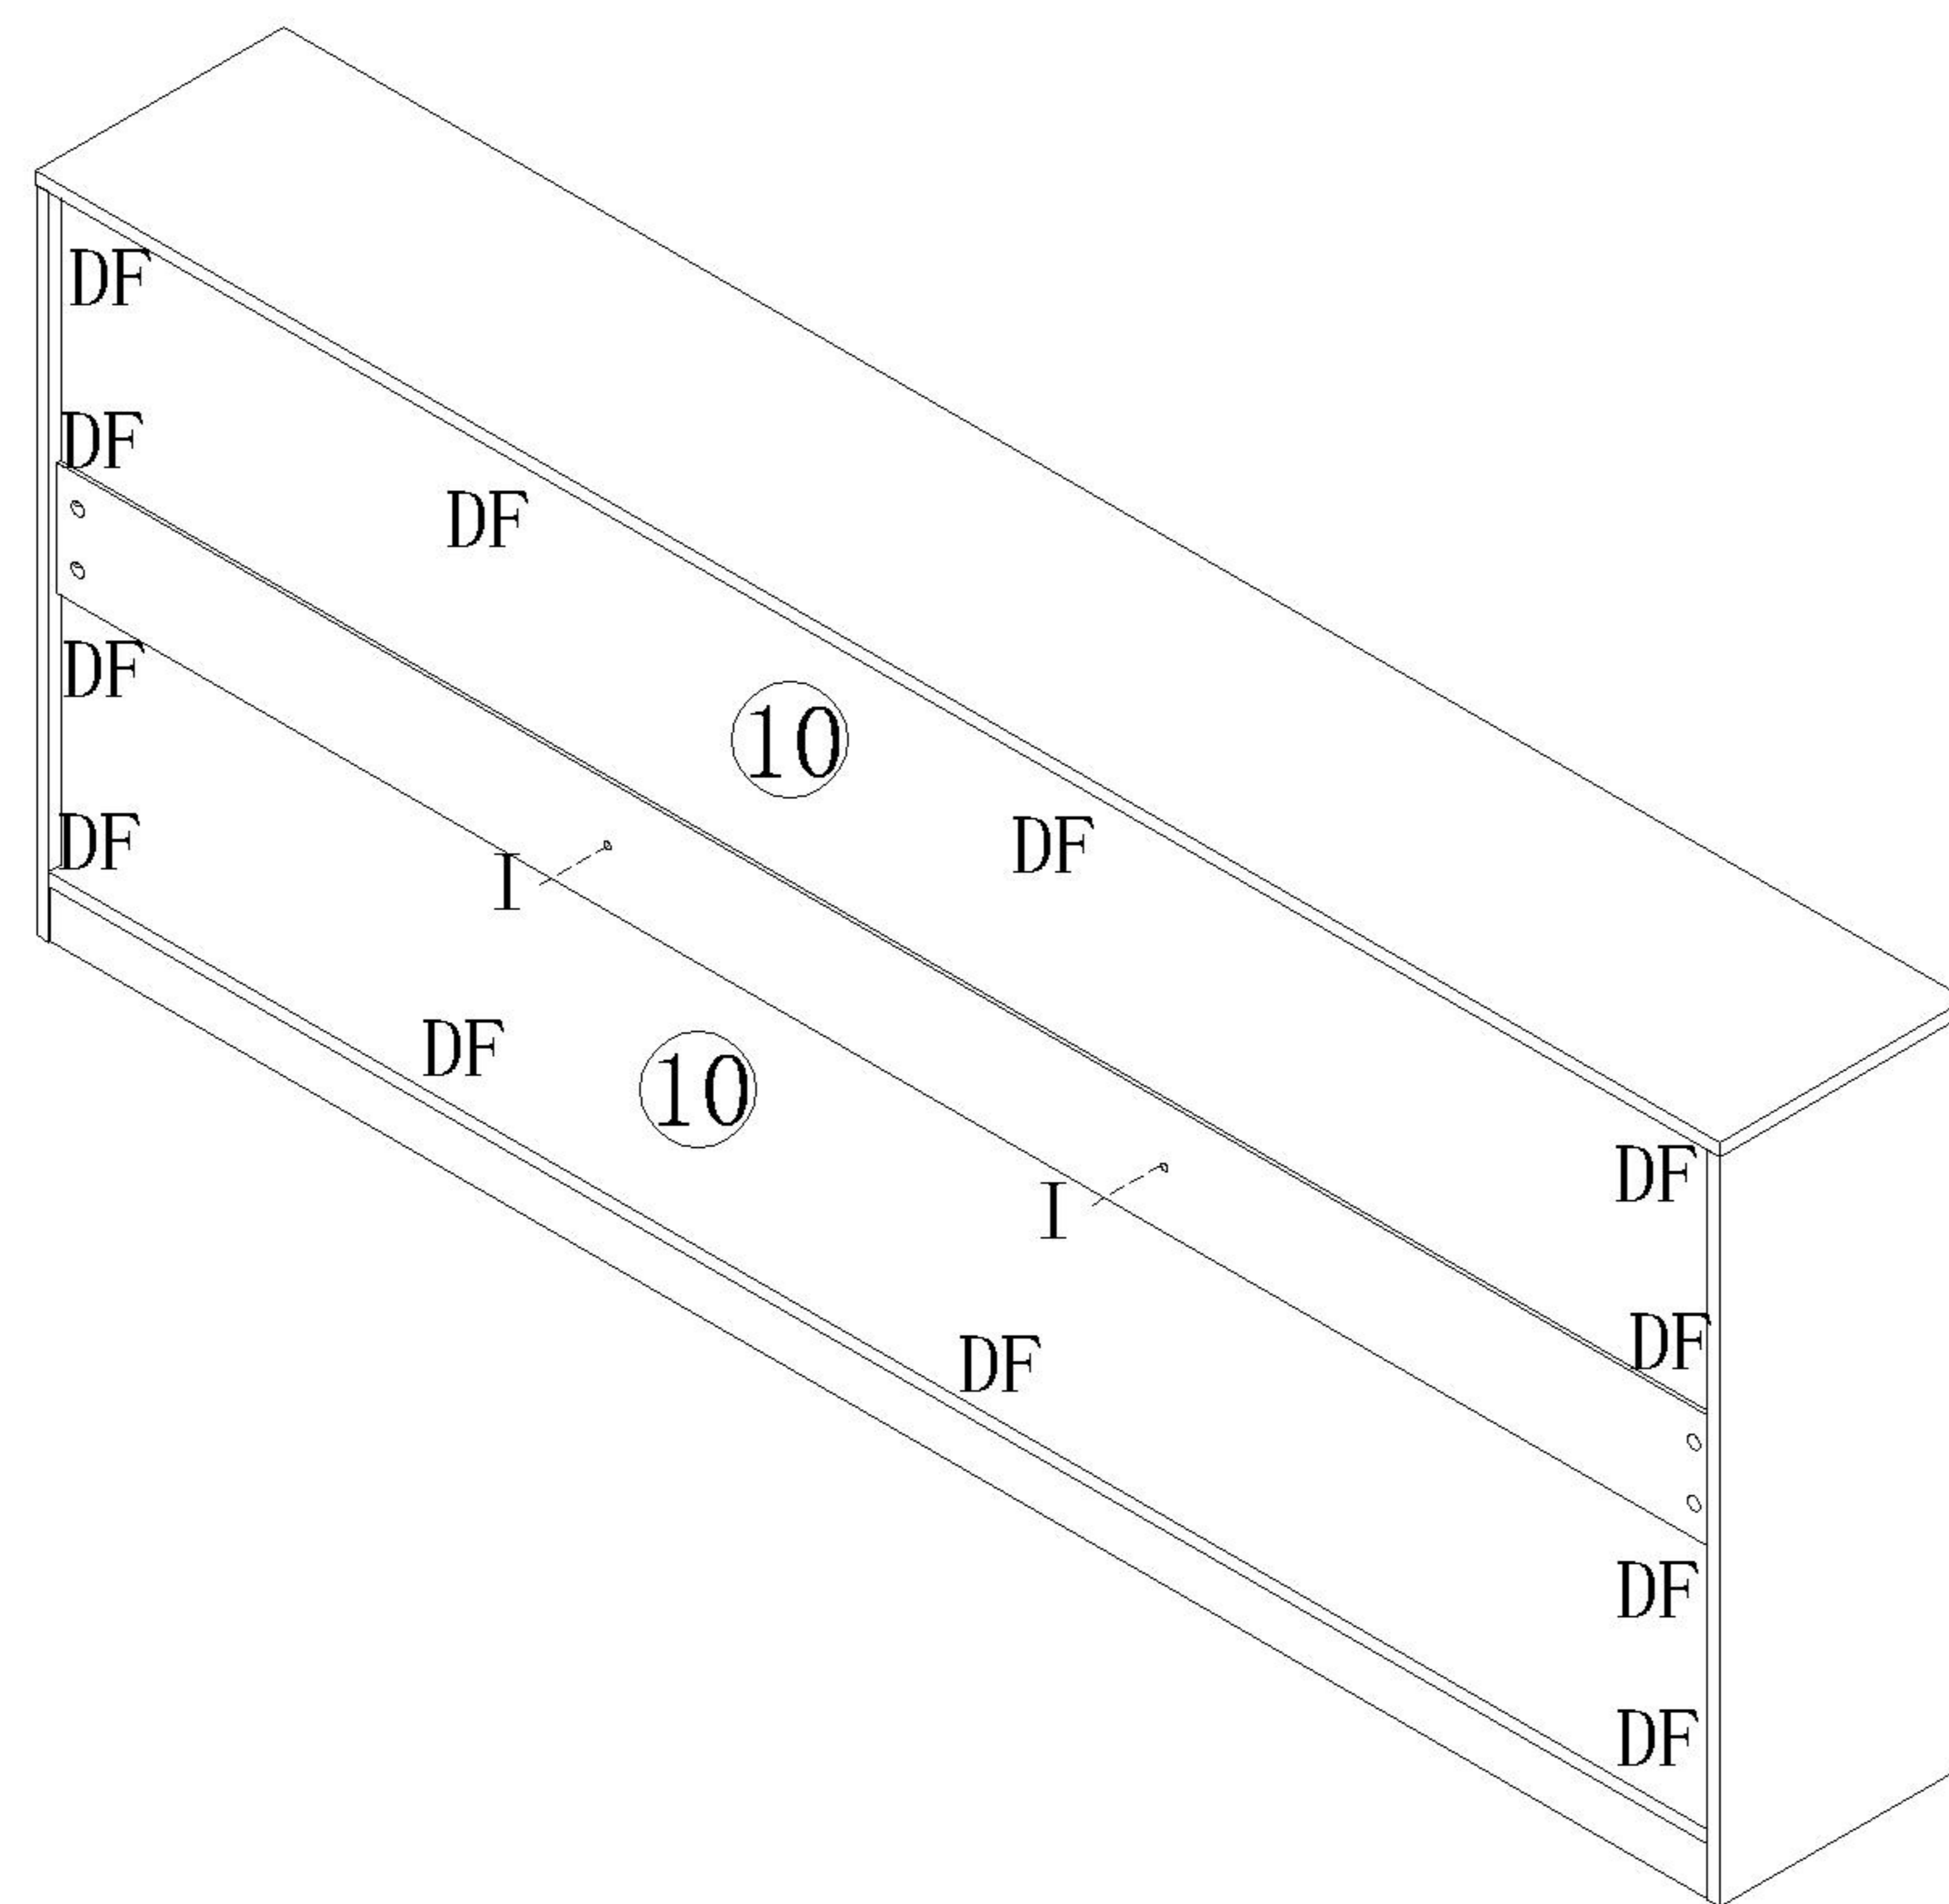

OV2G-A

安装方法/
Installation method

二合一
two-in-one

- (B)*8
- (C)*8
- (G)*4

- (B)*4
- (C)*4
- (E)*4

- (B)*12
- (C)*12
- (E)*4
- (G)*4

- (A)*12
- (B)*14
- (C)*14
- (E)*8

OV2G-A

安装方法/
Installation method

背板扣

Back Plate Buckle-White

(I)*2

(D)*12

(F)*12

5

(H)*1