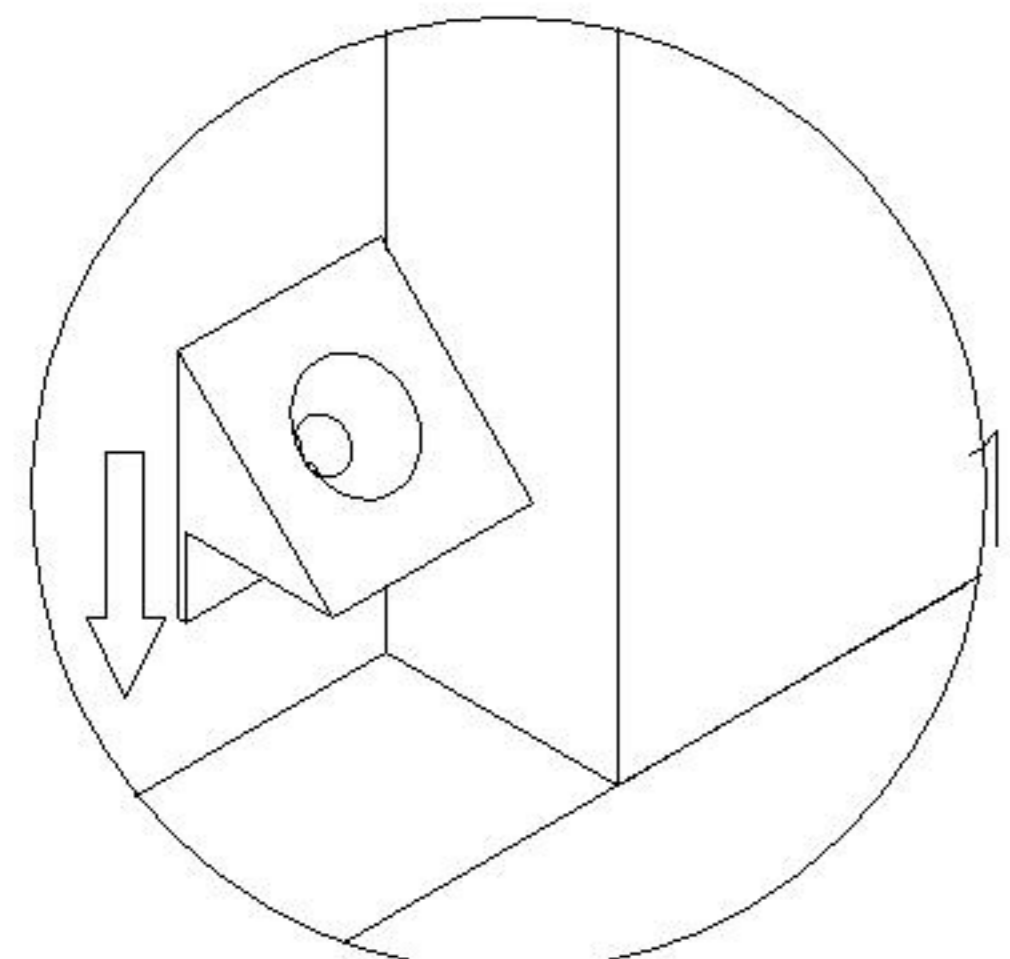

OV2G-A

安装方法/
Installation method

二合一
two-in-one

- (B)*8
- (C)*8
- (G)*4

- (B)*4
- (C)*4
- (E)*4

- (B)*12
- (C)*12
- (E)*4
- (G)*4

- (A)*12
- (B)*14
- (C)*14
- (E)*8

OV2G-A

安装方法/
Installation method

背板扣

Back Plate Buckle-White

(I)*2

(D)*12

(F)*12

5

(H)*1