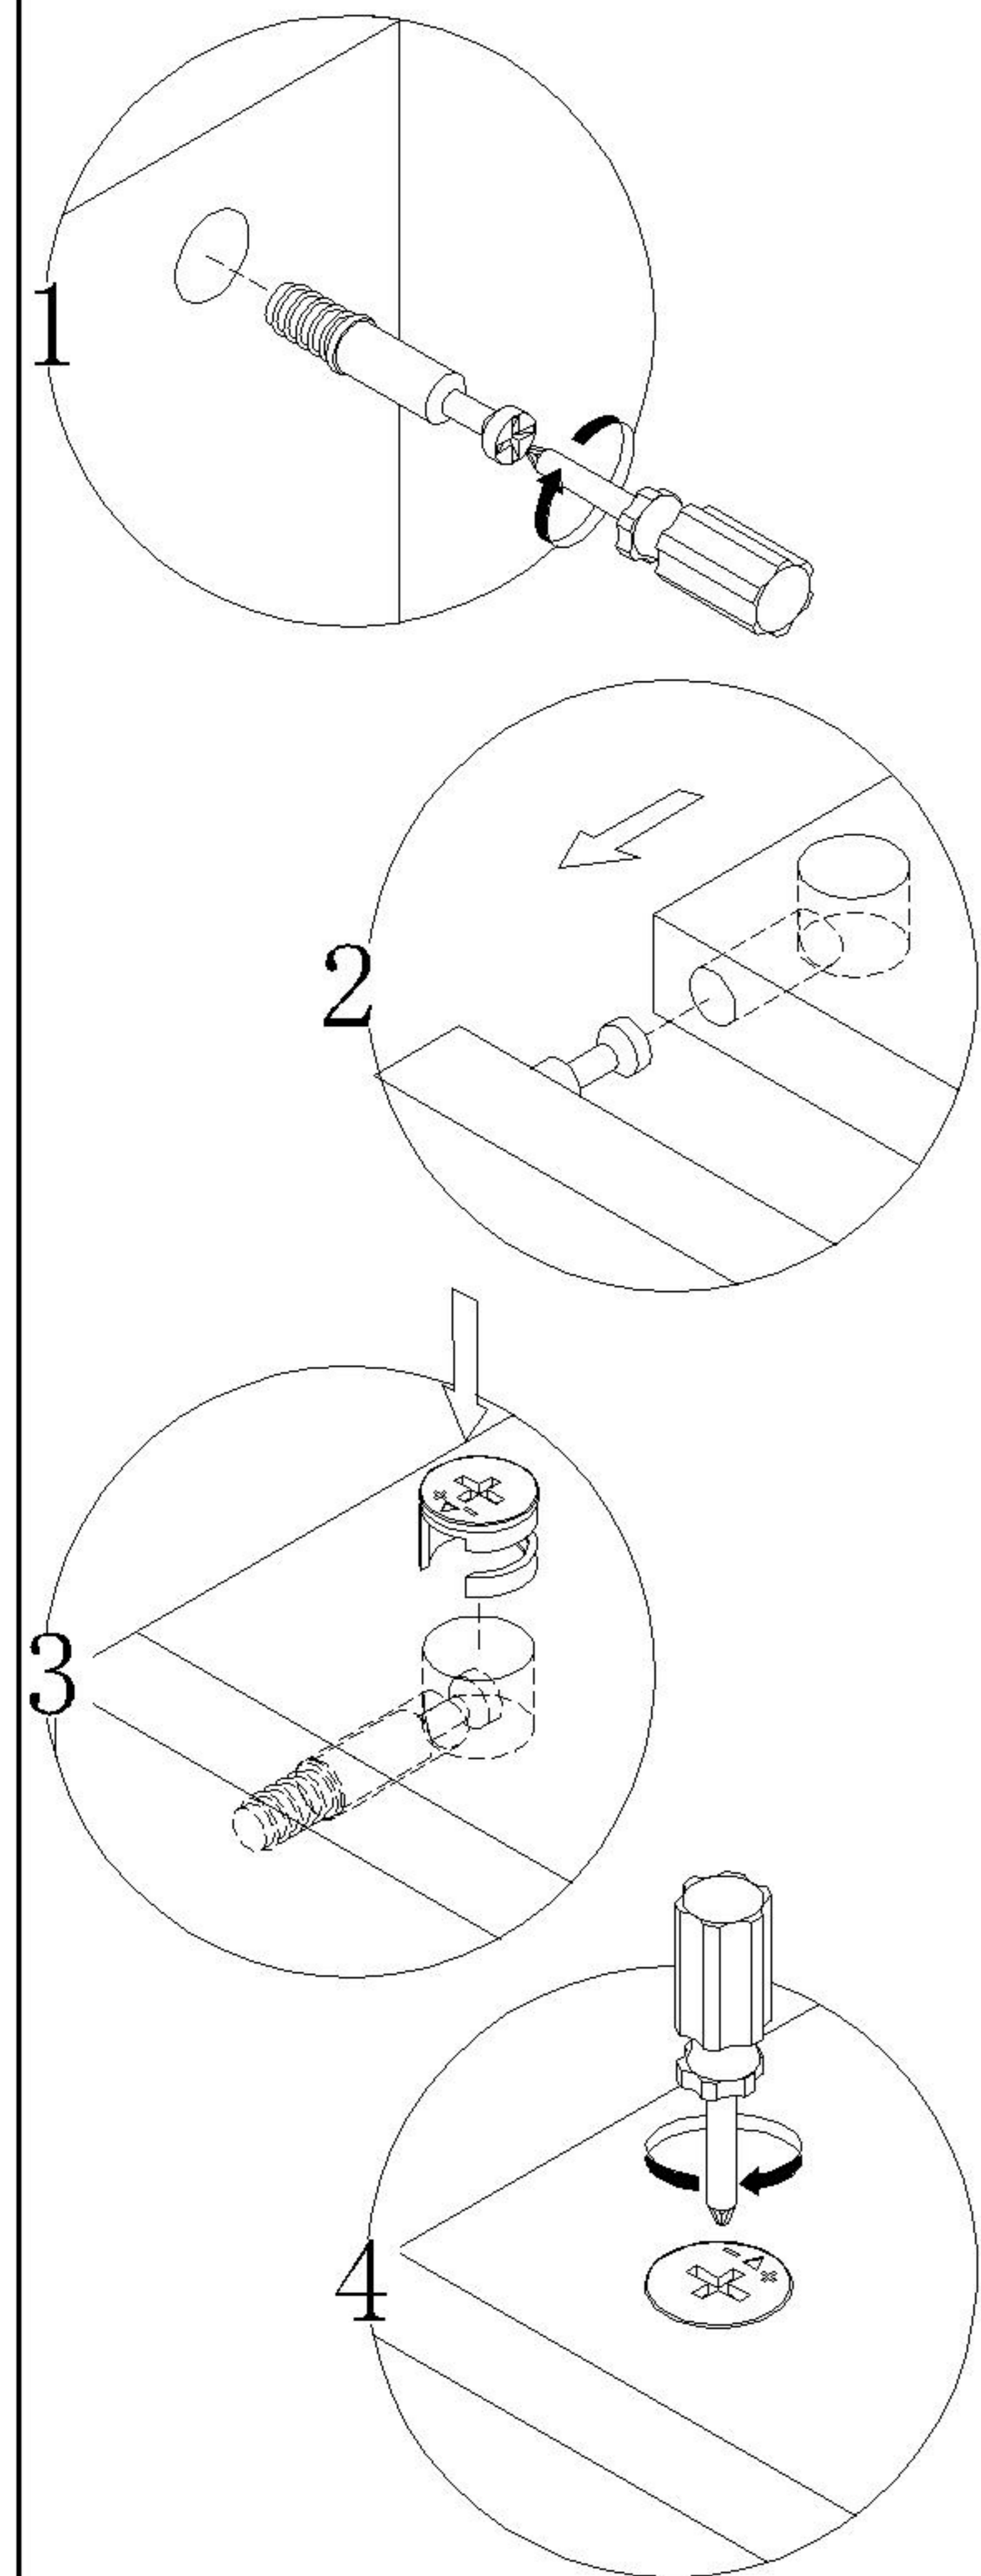

OV2G-A

安装方法/
Installation method

二合一
two-in-one

- (B)*8
- (C)*8
- (G)*4

- (B)*4
- (C)*4
- (E)*4

- (B)*12
- (C)*12
- (E)*4
- (G)*4

- (A)*12
- (B)*14
- (C)*14
- (E)*8

OV2G-A

安装方法/
Installation method

背板扣

Back Plate Buckle-White

(I)*2

(D)*12

(F)*12

5

(H)*1