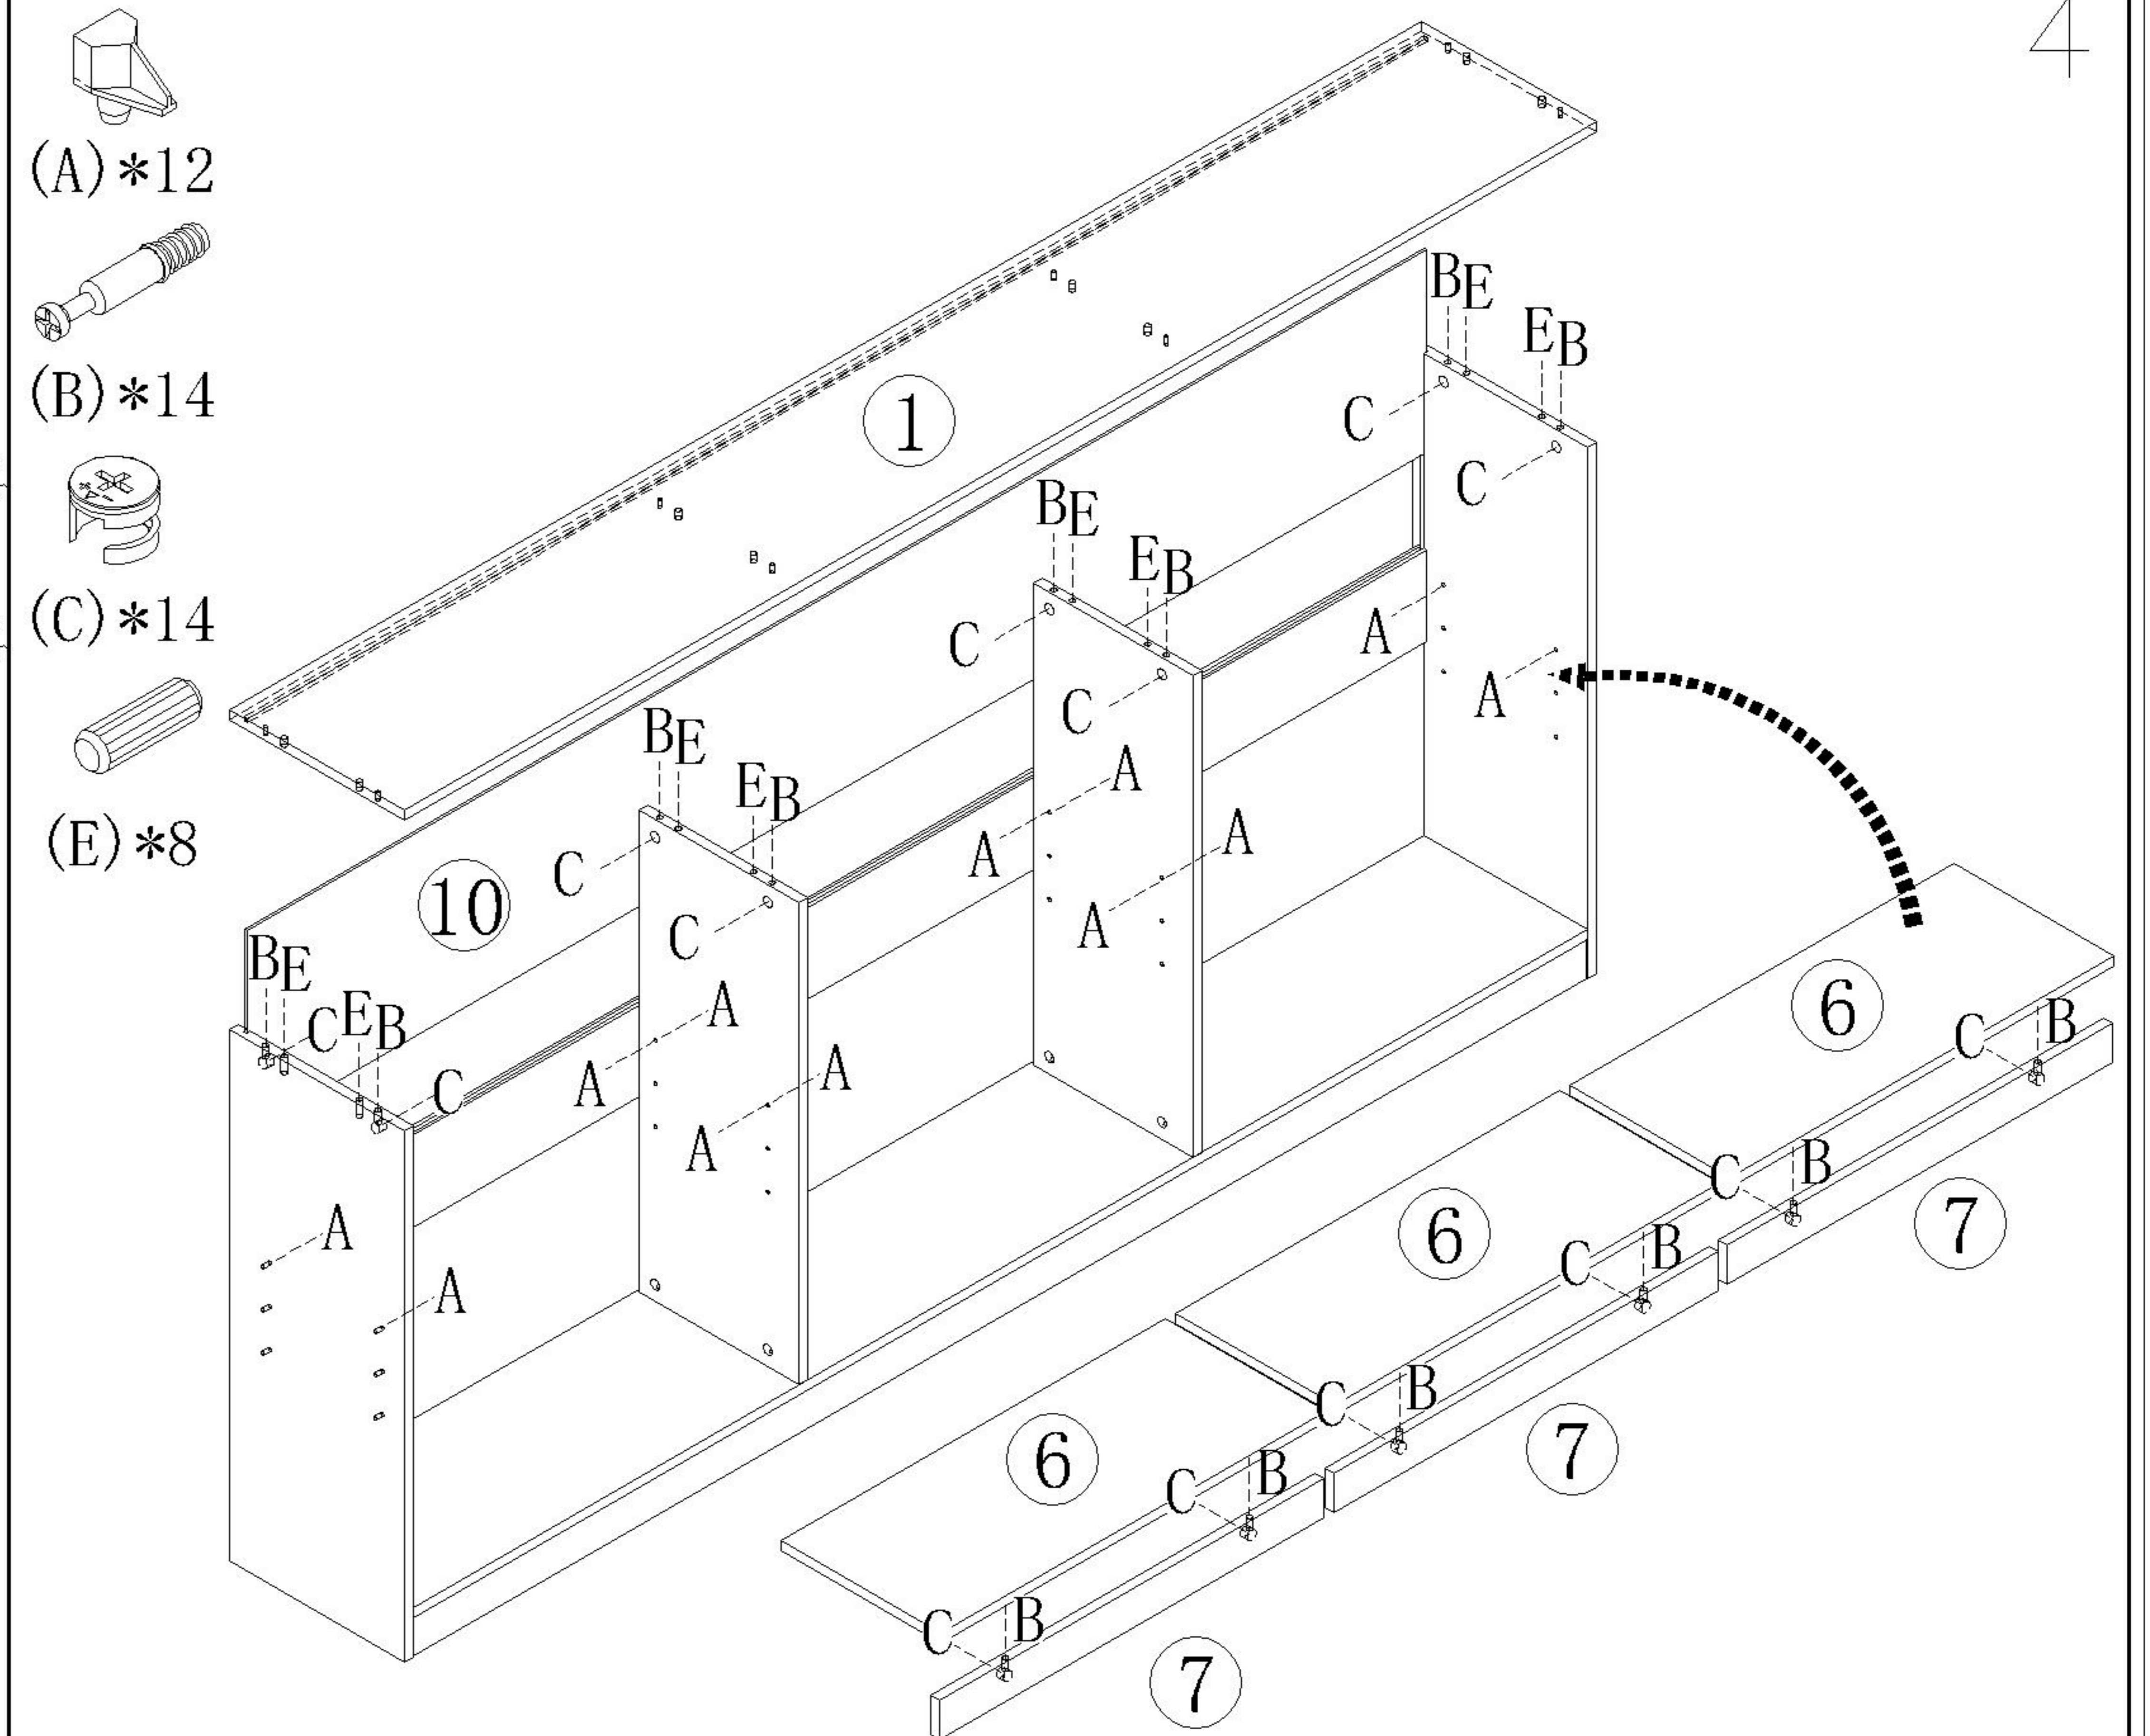

OV2G-A

安装方法/
Installation method

二合一
two-in-one

- (B)*8
- (C)*8
- (G)*4

- (B)*4
- (C)*4
- (E)*4

- (B)*12
- (C)*12
- (E)*4
- (G)*4

- (A)*12
- (B)*14
- (C)*14
- (E)*8

OV2G-A

安装方法/
Installation method

背板扣

Back Plate Buckle-White

(I)*2

(D)*12

(F)*12

5

(H)*1