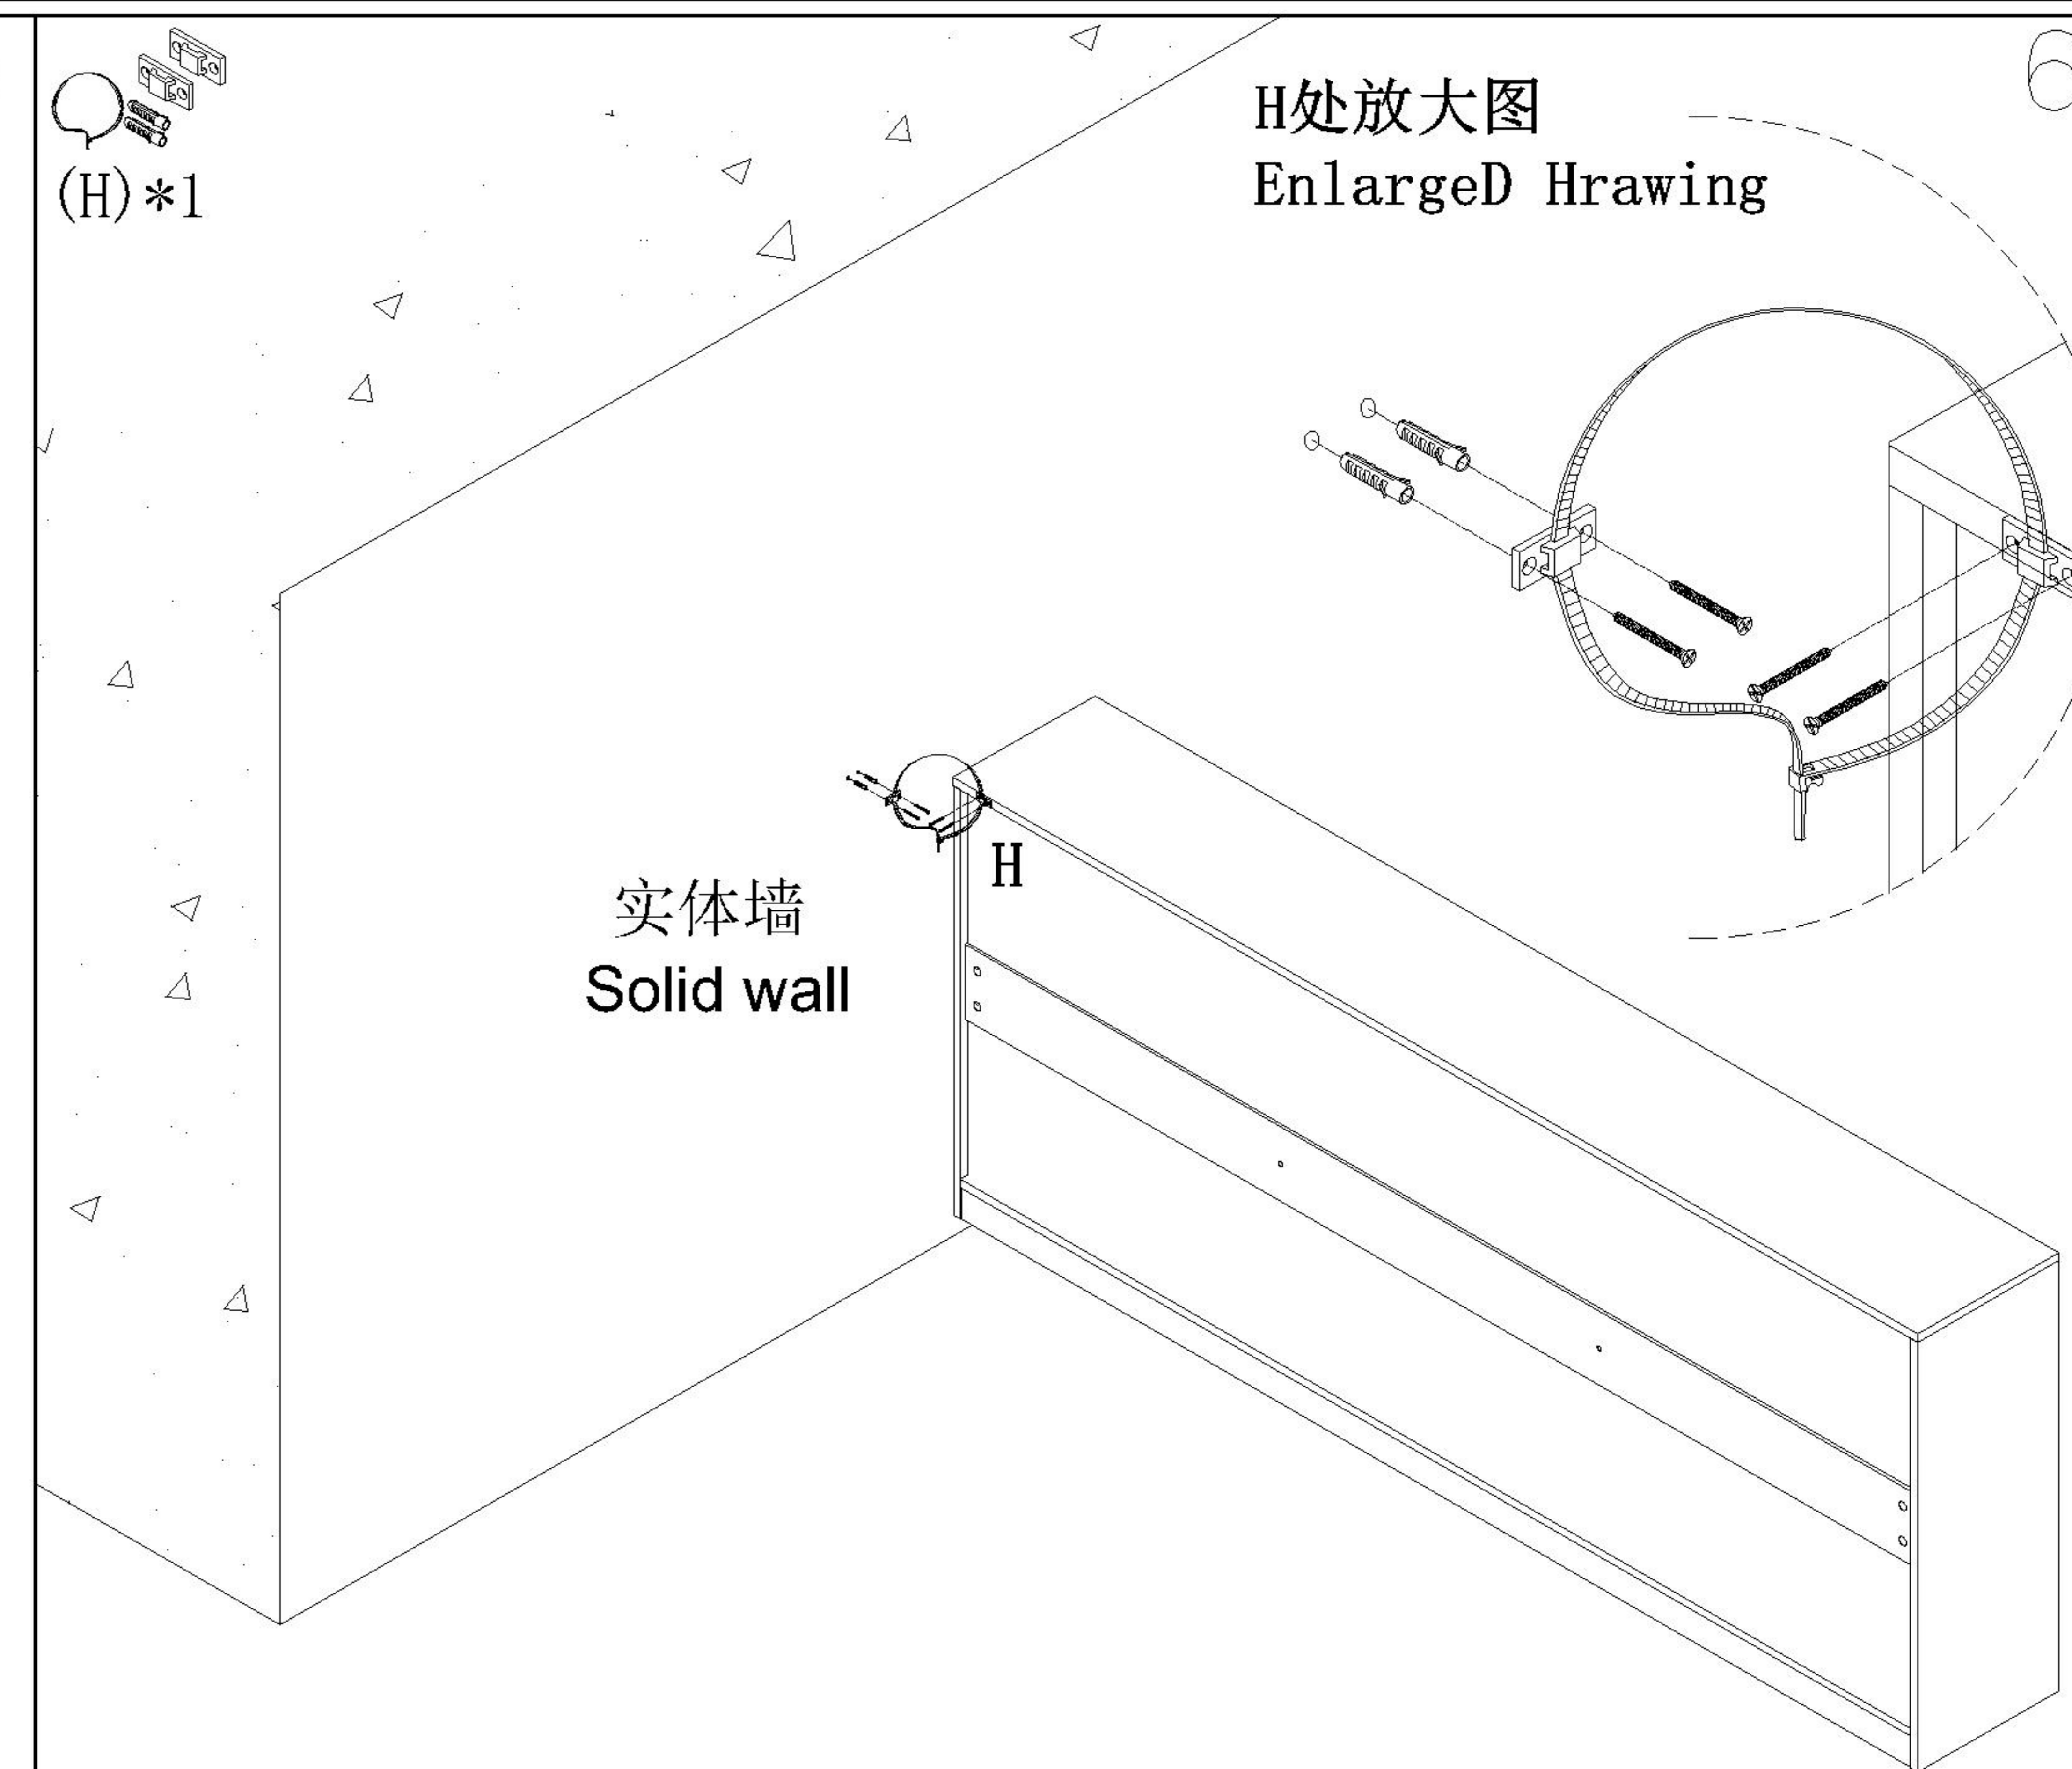

安装方法/
Installation method

背板扣

Back Plate Buckle-White

(I)*2

(D)*12

(F)*12

5

(H)*1