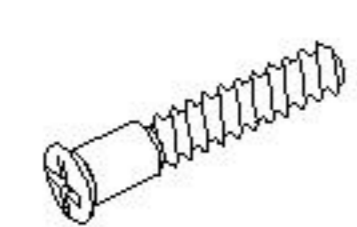

OV2G-A

安装方法/
Installation method

二合一
two-in-one

- (B)*8
- (C)*8
- (G)*4

- (B)*4
- (C)*4
- (E)*4

- (B)*12
- (C)*12
- (E)*4
- (G)*4

- (A)*12
- (B)*14
- (C)*14
- (E)*8

OV2G-A

安装方法/
Installation method

背板扣

Back Plate Buckle-White

(I)*2

(D)*12

(F)*12

5

(H)*1