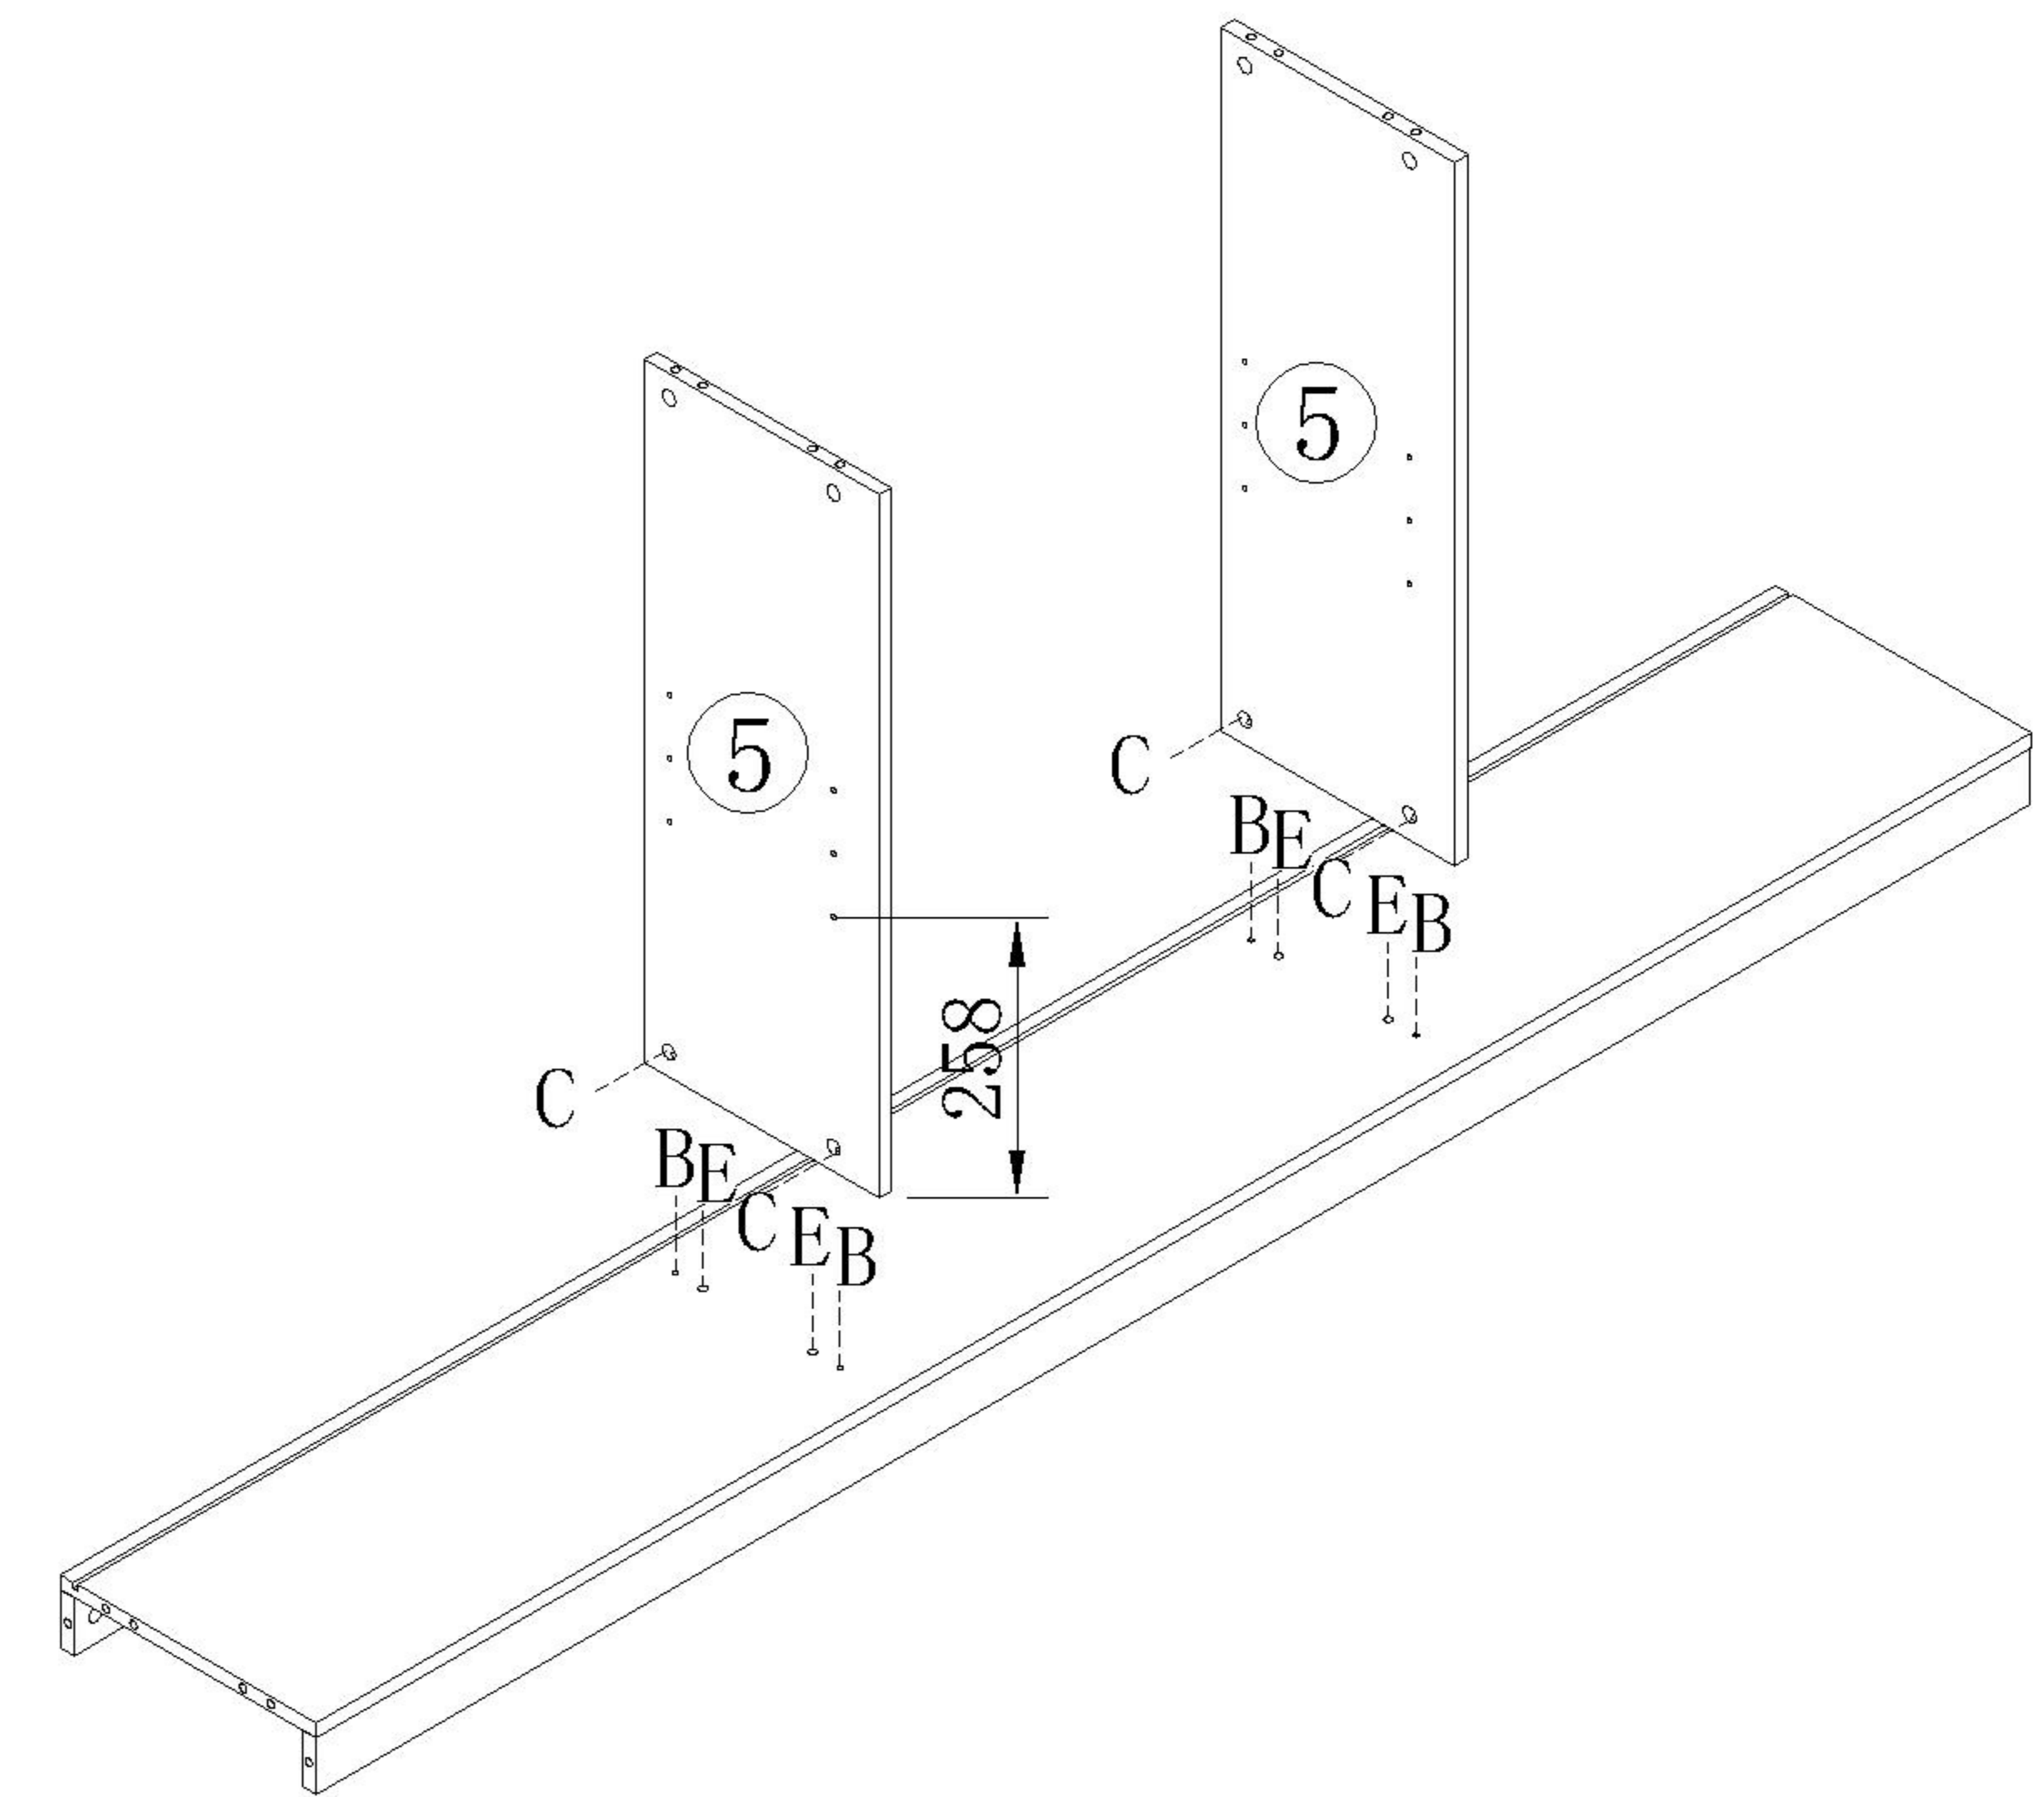

OV2G-A

安装方法/
Installation method

二合一
two-in-one

- (B)*8
- (C)*8
- (G)*4

- (B)*4
- (C)*4
- (E)*4

- (B)*12
- (C)*12
- (E)*4
- (G)*4

- (A)*12
- (B)*14
- (C)*14
- (E)*8

OV2G-A

安装方法/
Installation method

背板扣

Back Plate Buckle-White

(I)*2

(D)*12

(F)*12

5

(H)*1