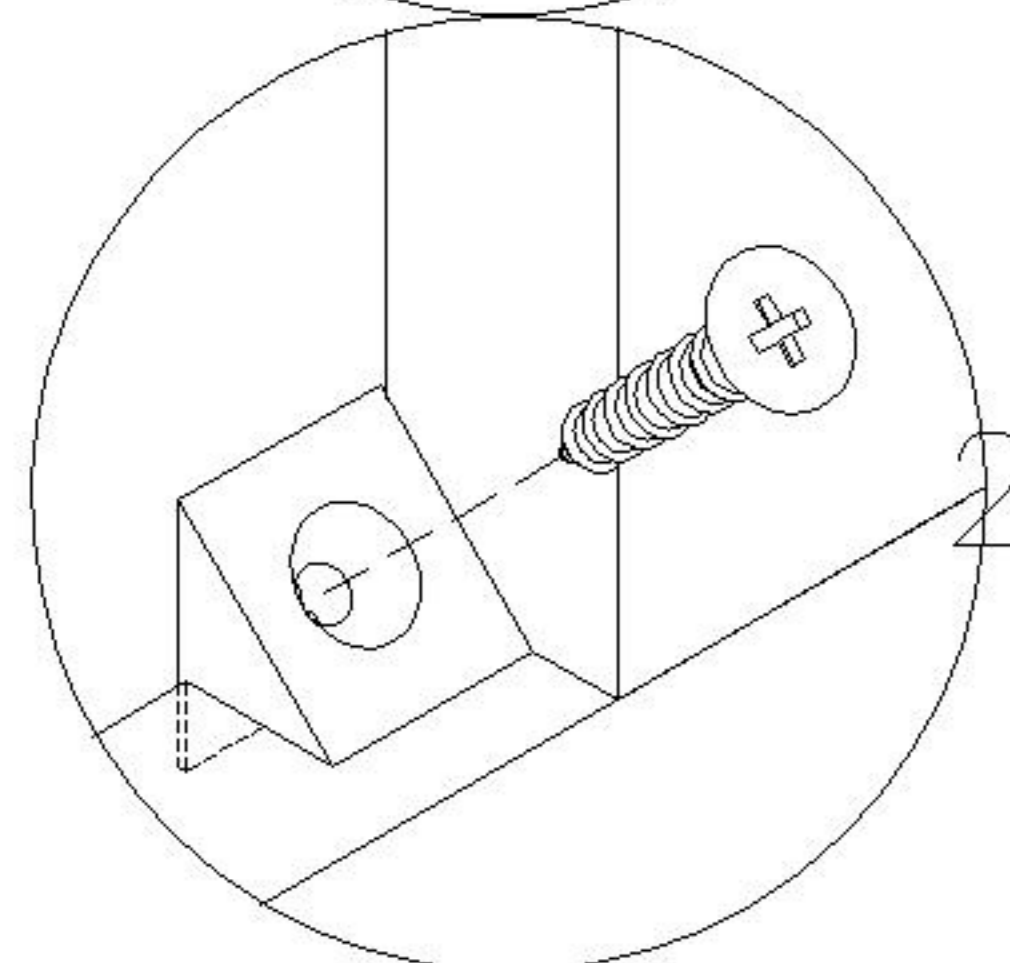

OV2G-A

安装方法/
Installation method

二合一
two-in-one

- (B)*8
- (C)*8
- (G)*4

- (B)*4
- (C)*4
- (E)*4

- (B)*12
- (C)*12
- (E)*4
- (G)*4

- (A)*12
- (B)*14
- (C)*14
- (E)*8

OV2G-A

安装方法/
Installation method

背板扣

Back Plate Buckle-White

(I)*2

(D)*12

(F)*12

5

(H)*1