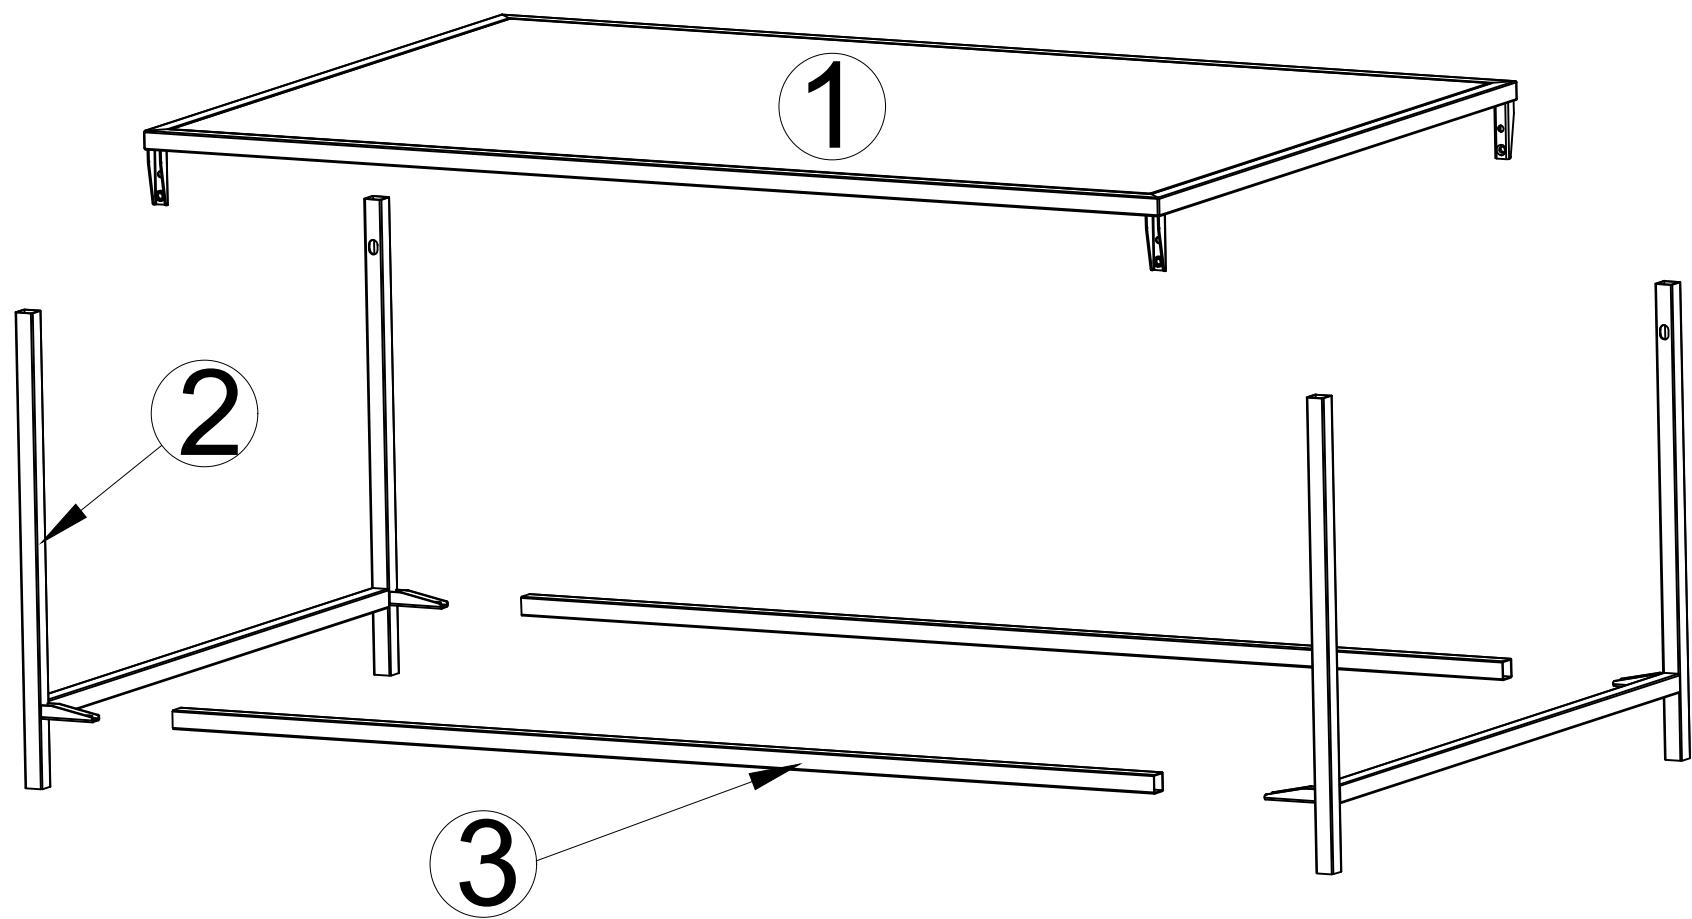

# Newcastle coffee table

			✓
①	1	900x600x60	
②	2	599x378x60	
③	2	870x15x15	

<p>A X 8</p>  <p>M6 X 12mm</p>	<p>B X 1</p>  <p>4mm</p>	<p>C X 4</p>  <p>M6/Ø15mm</p>
---	---	--

# 1

A X 4  M6 X 12 mm	B X 1  4mm
--	---

# 2

A X 4  M6 X 12 mm	B X 1  4mm	C X 4  M6/Ø15mm
--	---	--

3