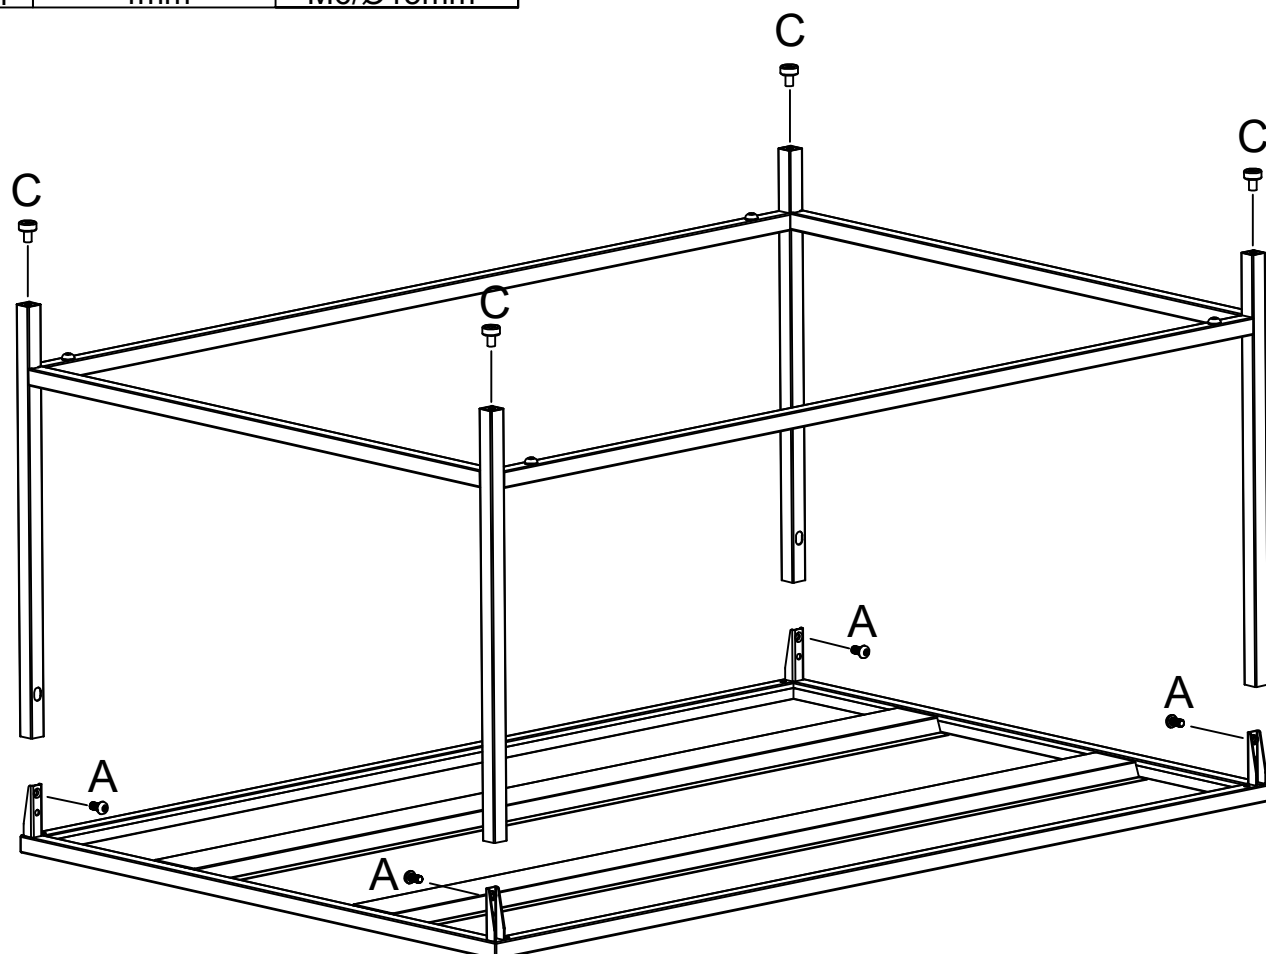

# Newcastle coffee table

			✓
①	1	900x600x60	
②	2	599x378x60	
③	2	870x15x15	

<p>A X 8</p>  <p>M6 X 12mm</p>	<p>B X 1</p>  <p>4mm</p>	<p>C X 4</p>  <p>M6/Ø15mm</p>
---	---	--

# 1

A X 4  M6 X 12 mm	B X 1  4mm
--	---

# 2

A X 4  M6 X 12 mm	B X 1  4mm	C X 4  M6/Ø15mm
--	---	--

3