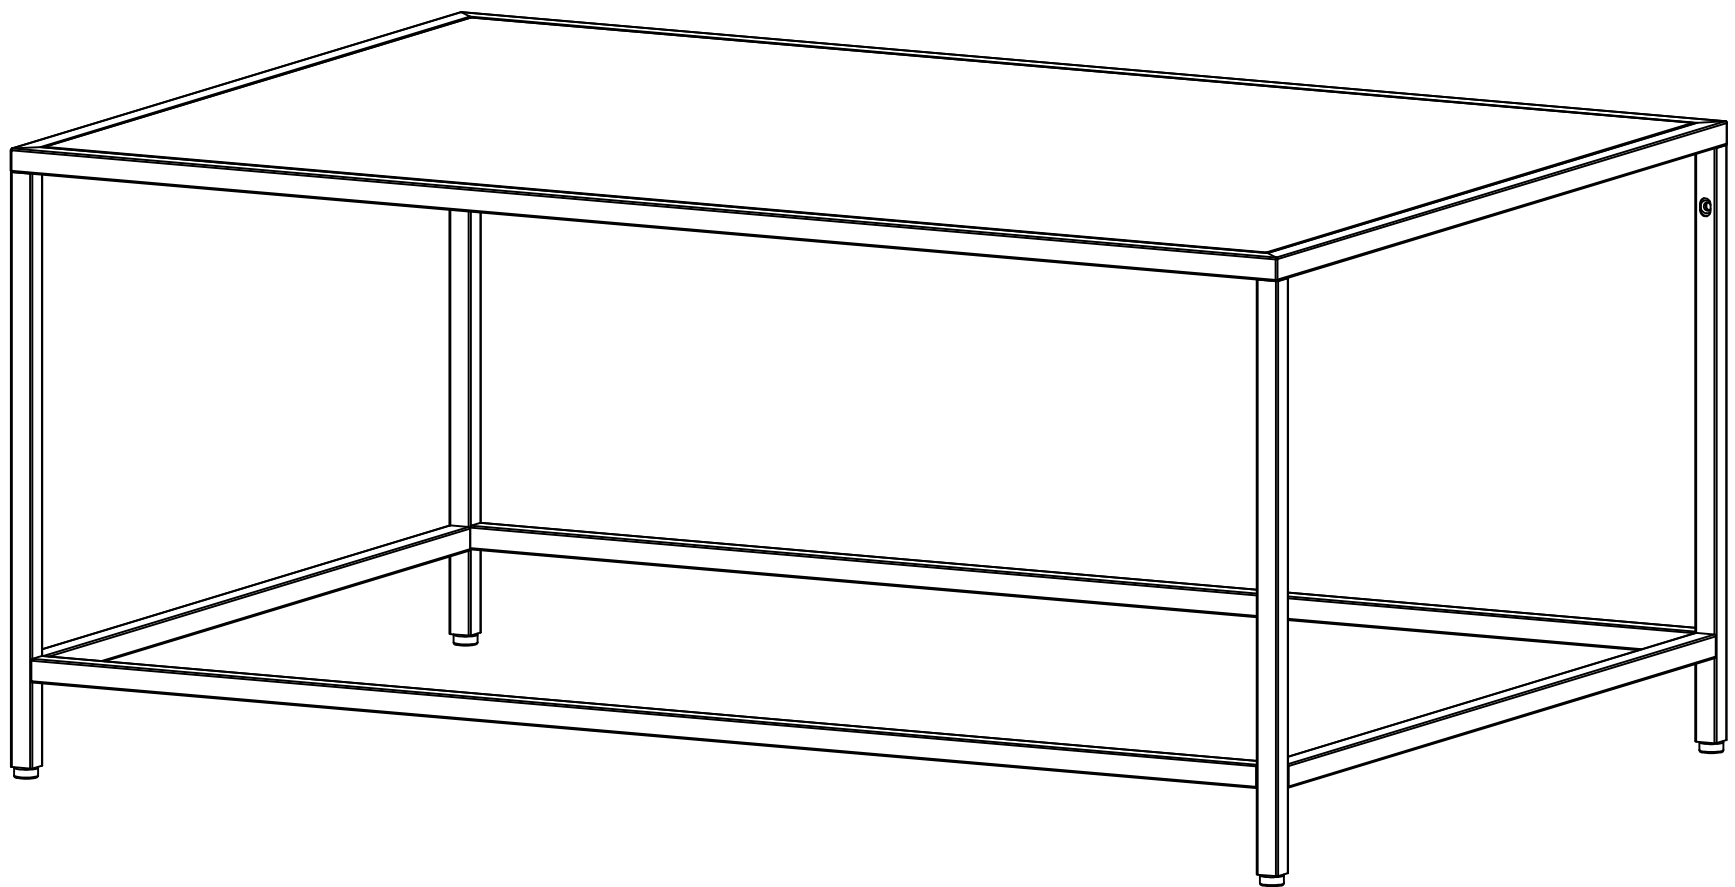

# Newcastle coffee table

			✓
①	1	900x600x60	
②	2	599x378x60	
③	2	870x15x15	

<p>A X 8</p>  <p>M6 X 12mm</p>	<p>B X 1</p>  <p>4mm</p>	<p>C X 4</p>  <p>M6/Ø15mm</p>
---	---	--

# 1

A X 4  M6 X 12 mm	B X 1  4mm
--	---

# 2

A X 4  M6 X 12 mm	B X 1  4mm	C X 4  M6/Ø15mm
--	---	--

3