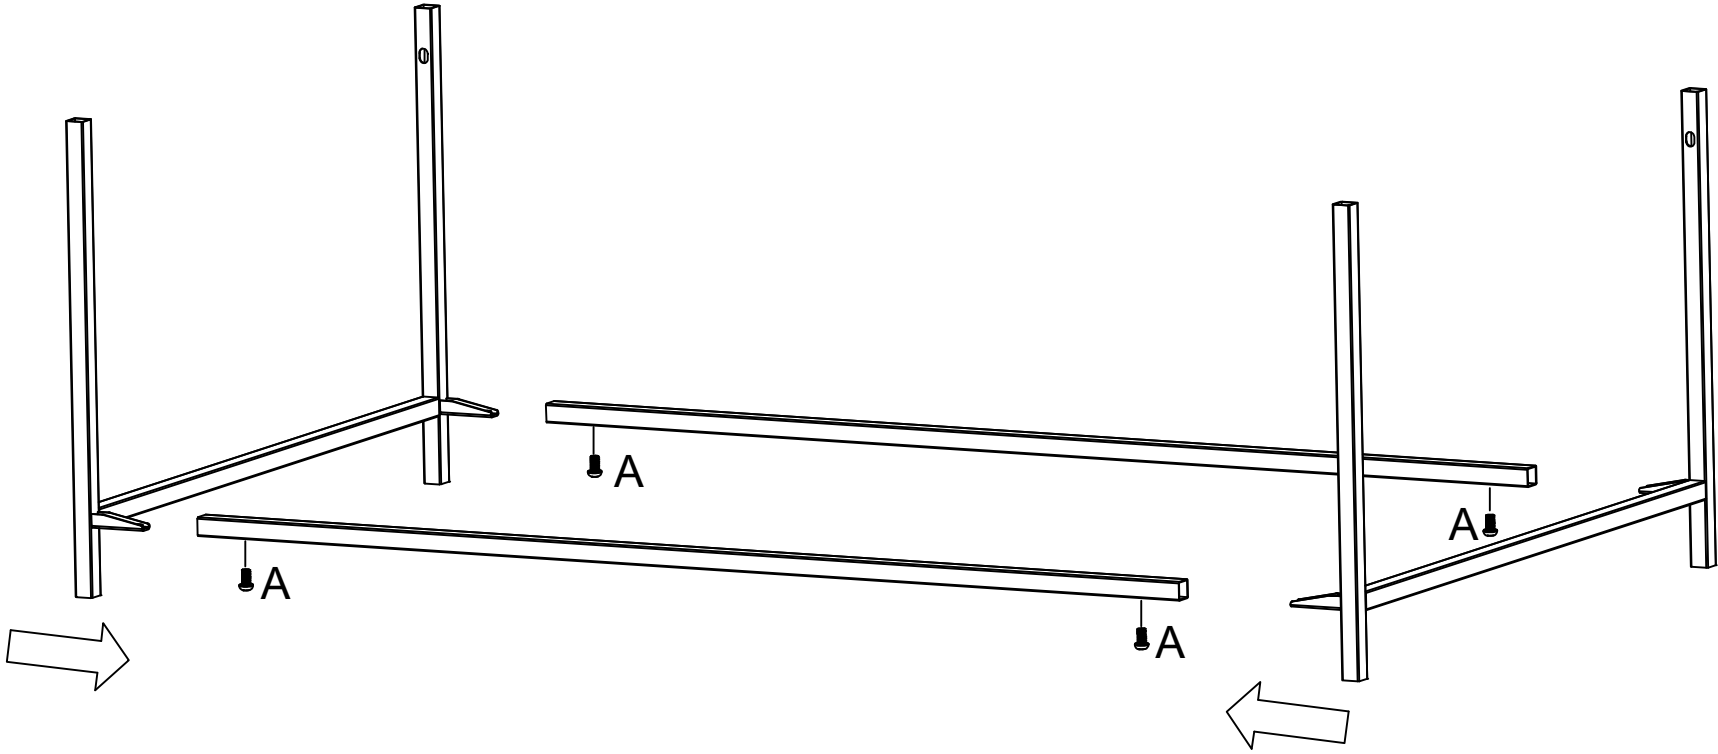

# Newcastle coffee table

			✓
①	1	900x600x60	
②	2	599x378x60	
③	2	870x15x15	

<p>A X 8</p>  <p>M6 X 12mm</p>	<p>B X 1</p>  <p>4mm</p>	<p>C X 4</p>  <p>M6/Ø15mm</p>
---	---	--

# 1

A X 4  M6 X 12 mm	B X 1  4mm
--	---

# 2

A X 4  M6 X 12 mm	B X 1  4mm	C X 4  M6/Ø15mm
--	---	--

3