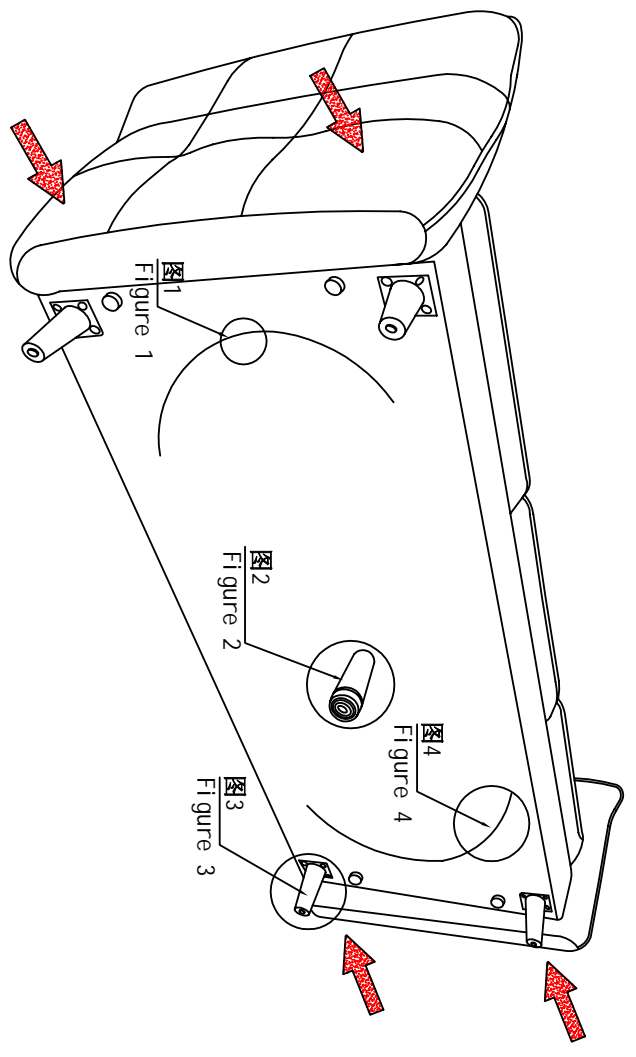

组合图 Combination

三人 3seat