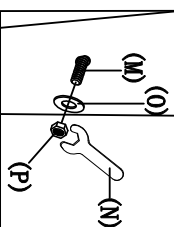

成品 部件明细 Parts Details	编号 NO.	名称 Name	规格 Specification	数量 QTY	材质 Material
	1	三人 3seat	2460*1100*860mm	1	实木+皮革+海绵+布料 Solid wood + PUwood + Sponge + Fabric
2					

制图 Draw

C20

配件表 Accessories list

编号 NO.	名称 Name	图示 Icon	数量 QTY	三人 3seat
A	说明书(含安装图) Mounting Instruction (with drawing)		1	1
B	(160*78*50mm) 橡胶木原色沙发脚 Wooden foot		4	4
C	脚-直径30*106mm 通用铁中脚 diameter 30*106mm Iron mid-foot		1	1
D	M8*20斜边内六角螺栓 M8*20bevel hexagon bolt		16	16
E	M10外六角螺母 M10 external hexagon nut		4	4
F	M4*25 自攻螺丝 M4*25 self tapping screw		4	4
G	5厘七字内六角扳手 5mm internal hexagonal wrench		1	1
H	(80*80*2mm) 沙发脚圆孔连接铁片 (80*80*2mm) Sofa foot elliptical hole connecting iron sheet		4	4
J	全牙螺栓-(M8*45mm) threaded rod M8*45		1	1
L	白色魔术布条 White magic strips		1	1
M	M8*80全牙螺栓 M8*80 full tooth screw		8	8
N	14mm开口扳手 (14mm)wrench		1	1
O	M8垫片 M8 pad		8	8
P	M8外六角螺母 M8 external hexagon nut		8	8

如何区分
沙发的
左右方向?
How to zone
the left and
right direction
of the sofa?

三人 3seat

STEP 1: 扶手*1对 An * 1 on

安装人数
Installer

充电式电钻Cordless hand drill
或者Or
十字螺丝刀 Phillips screwdriver

客户安装前须知:
Customers need to know
before installation:
此安装图为“三人”
的位置关系。
This installation picture is "3seat"

2-1

图1: 拉拉链, 取出配件箱
Figure 1: Unzip the accessory case

图2: 中脚安装示意图
Figure 2: Central foot
installation schematic diagram

图4: 扶手安装示意图
Figure 4: Handrail
installation diagram

图3步骤②: 边脚安装示意图
Figure 3 Step ②: Schematic
diagram of side foot installation

图3步骤①: 木脚弧度顶端对准连接铁片的角, 用自攻螺丝-M4*25和外六角螺母-M10固定好连接铁片
Figure 3 Step ①: Align the top of the arc of the wooden foot with the angle of the connecting iron sheet, and fix the self-tapping screw -M4*25 and hexagon nut -M10