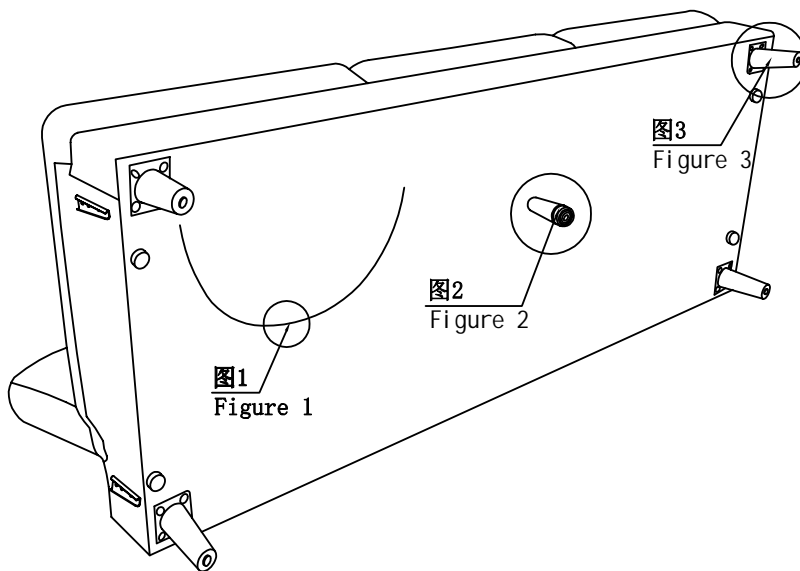

LINSY 林氏家居

安装示意图/Assembly Instruction

产品名称 Model NO. 1012#(D)

产品规格 Specification 三人 3seat

尺寸组合 Combined size 2260*860*800mm

成品部件明细	编号 NO.	名称 Name	规格 Specification	数量 QTY	材质 Material
Finished Parts Details	1	三人 3seat	2260*860*800mm	1	实木+夹板+海绵+布料 Solid wood + Plywood + Sponge + Fabric
	2				

制图 Draw C20

配件表 Accessories list

编号 NO.	名称 Name	图示 Icon	数量 QTY	三人 3seat
A	说明书(含安装图) Mounting Instruction (with drawing)		1	1
B	(160*78*50mm) 橡胶木原木色沙发脚 (160*78*50mm) rubber wood wooden foot		4	4
C	脚-(直径30*106mm)通用铁中脚 diameter 30*106mm iron mid-foot		1	1
D	M8*20斜边内六角螺杆 M8*20 bevel hexagon bolt		16	16
E	M10外六角螺母 M10 external hexagon nut		4	4
F	M4*25自攻螺丝 M4*25 self tapping screw		4	4
G	5厘七字内六角扳手 5mm internal hexagonal wrench		1	1
H	(80*80*2mm) 沙发脚椭圆孔连接铁片 (80*80*2mm) Sofa foot elliptical hole connecting iron sheet		4	4
J	白色魔术布条 White magic strips		1	1
K	全牙螺杆-(M8*45mm) threaded rod M8*45		1	1

如何区分沙发的左右方向?
How to zone the left and right direction of the sofa?

(图示仅供分辨方向用/Picture are for orientation only)

人坐在沙发, 贵妃在左边
Sitting on sofa with imperial concubine on the left
左贵妃 Left
右贵妃 Right
人坐在沙发, 贵妃在右边
Sitting on sofa with imperial concubine on the right

安装人数
Installer

充电式手电钻Cordless hand drill

或者Or

十字螺丝刀Phillips screwdriver

客户安装前须知:

Customers need to know before installation:

此安装图为“三人”的位置关系。
This installation picture is "3seat"

2-1

三人 3seat

STEP 1:

图3步骤①: 木脚弧度顶端对准连接铁片的角, 用自攻螺丝-M4*25和外六角螺母-M10固定好连接铁片

Figure 3 Step ①: Align the top of the arc of the wooden foot with the Angle of the connecting iron sheet, and fix the connecting iron sheet with self-tapping screw -M4*25 and hexagon nut -M10

图3步骤②: 边脚安装示意图
Figure 3 Step ②: Schematic diagram of side foot installation