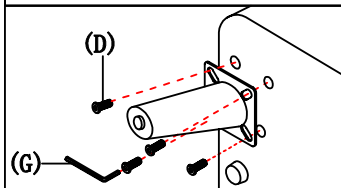

图3步骤①: 木脚弧度顶端对准连接铁片的角, 用自攻螺丝-M4*25和外六角螺母-M10固定好连接铁片

Figure 3 Step ①: Align the top of the arc of the wooden foot with the Angle of the connecting iron sheet, and fix the connecting iron sheet with self-tapping screw -M4*25 and hexagon nut -M10

图3步骤②: 边脚安装示意图
Figure 3 Step ②: Schematic diagram of side foot installation