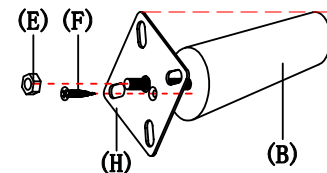

三人 3seat

STEP 1:

图1: 拉开拉链, 取出配件箱
Figure 1: Unzip the accessory case