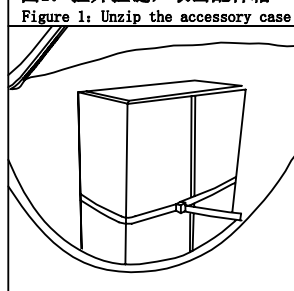

LINSY 林氏家居

安装示意图/Assembly Instruction

产品名称 Model NO. 1012#(D)

产品规格 Specification 三人 3seat

尺寸组合 Combined size 2260*860*800mm

成品部件明细	编号 NO.	名称 Name	规格 Specification	数量 QTY	材质 Material
Finished Parts Details	1	三人 3seat	2260*860*800mm	1	实木+夹板+海绵+布料 Solid wood + Plywood + Sponge + Fabric
	2				

制图 Draw C20

配件表 Accessories list

编号 NO.	名称 Name	图示 Icon	数量 QTY	三人 3seat
A	说明书(含安装图) Mounting Instruction (with drawing)		1	1
B	(160*78*50mm) 橡胶木原木色沙发脚 (160*78*50mm) rubber wood wooden foot		4	4
C	脚-(直径30*106mm)通用铁中脚 diameter 30*106mm iron mid-foot		1	1
D	M8*20斜边内六角螺杆 M8*20 bevel hexagon bolt		16	16
E	M10外六角螺母 M10 external hexagon nut		4	4
F	M4*25自攻螺丝 M4*25 self tapping screw		4	4
G	5厘七字内六角扳手 5mm internal hexagonal wrench		1	1
H	(80*80*2mm) 沙发脚椭圆孔连接铁片 (80*80*2mm) Sofa foot elliptical hole connecting iron sheet		4	4
J	白色魔术布条 White magic strips		1	1
K	全牙螺杆-(M8*45mm) threaded rod M8*45		1	1

如何区分沙发的左右方向?
How to zone the left and right direction of the sofa?

(图示仅供分辨方向用/Picture are for orientation only)

人坐在沙发, 贵妃在左边
Sitting on sofa with imperial concubine on the left
左贵妃 Left
右贵妃 Right
人坐在沙发, 贵妃在右边
Sitting on sofa with imperial concubine on the right

安装人数
Installer

充电式手电钻Cordless hand drill

或者Or

十字螺丝刀Phillips screwdriver

客户安装前须知:

Customers need to know before installation:

此安装图为“三人”的位置关系。
This installation picture is "3seat"

2-1

三人 3seat

STEP 1:

图1: 拉开拉链, 取出配件箱
Figure 1: Unzip the accessory case