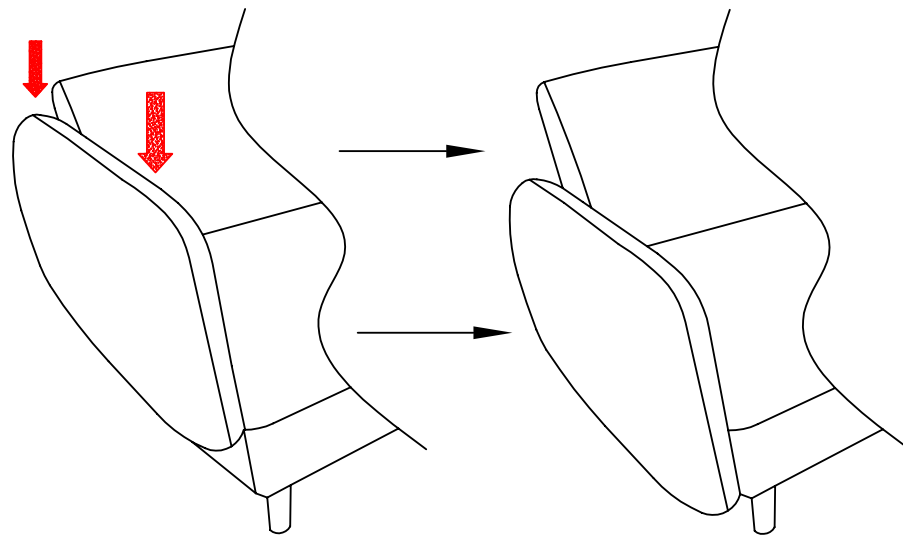

制图 Draw C20

配件表 Accessories list

编号 NO.	名称 Name	图示 Icon	数量 QTY	三人 3seat
A	说明书(含安装图) Mounting Instruction (with drawing)		1	1
B	(160*78*50mm) 橡胶木原木色沙发脚 (160*78*50mm) rubber wood wooden foot		4	4
C	脚-(直径30*106mm)通用铁中脚 diameter 30*106mm iron mid-foot		1	1
D	M8*20斜边内六角螺杆 M8*20 bevel hexagon bolt		16	16
E	M10外六角螺母 M10 external hexagon nut		4	4
F	M4*25自攻螺丝 M4*25 self tapping screw		4	4
G	5厘七字内六角扳手 5mm internal hexagonal wrench		1	1
H	(80*80*2mm) 沙发脚椭圆孔连接铁片 (80*80*2mm) Sofa foot elliptical hole connecting iron sheet		4	4
J	白色魔术布条 White magic strips		1	1
K	全牙螺杆-(M8*45mm) threaded rod M8*45		1	1

三人 3seat

STEP 1:

图1: 拉开拉链, 取出配件箱
Figure 1: Unzip the accessory case

图2: 中脚安装示意图
Figure 2: Central foot installation schematic diagram

图3步骤①: 木脚弧度顶端对准连接铁片的角, 用自攻螺丝-M4*25和外六角螺母-M10固定好连接铁片

Figure 3 Step ①: Align the top of the arc of the wooden foot with the Angle of the connecting iron sheet, and fix the connecting iron sheet with self-tapping screw -M4*25 and hexagon nut -M10

图3步骤②: 边脚安装示意图
Figure 3 Step ②: Schematic diagram of side foot installation

STEP 2:

2-2

注：按箭头扶手从上往下按插扣位置固定于座架侧面
Note: Press the arrow handrail from the top down to fix the latch position on the side of the seat frame