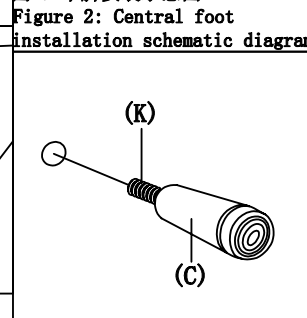

LINSY 林氏家居

安装示意图/Assembly Instruction

产品名称 Model NO. 1012#(D)

产品规格 Specification 三人 3seat

尺寸组合 Combined size 2260*860*800mm

成品部件明细	编号 NO.	名称 Name	规格 Specification	数量 QTY	材质 Material
Finished Parts Details	1	三人 3seat	2260*860*800mm	1	实木+夹板+海绵+布料 Solid wood + Plywood + Sponge + Fabric
	2				

制图 Draw C20

配件表 Accessories list

编号 NO.	名称 Name	图示 Icon	数量 QTY	三人 3seat
A	说明书(含安装图) Mounting Instruction (with drawing)		1	1
B	(160*78*50mm) 橡胶木原木色沙发脚 (160*78*50mm) rubber wood wooden foot		4	4
C	脚-(直径30*106mm)通用铁中脚 diameter 30*106mm iron mid-foot		1	1
D	M8*20斜边内六角螺杆 M8*20 bevel hexagon bolt		16	16
E	M10外六角螺母 M10 external hexagon nut		4	4
F	M4*25自攻螺丝 M4*25 self tapping screw		4	4
G	5厘七字内六角扳手 5mm internal hexagonal wrench		1	1
H	(80*80*2mm) 沙发脚椭圆孔连接铁片 (80*80*2mm) Sofa foot elliptical hole connecting iron sheet		4	4
J	白色魔术布条 White magic strips		1	1
K	全牙螺杆-(M8*45mm) threaded rod M8*45		1	1

如何区分沙发的左右方向?
How to zone the left and right direction of the sofa?

(图示仅供分辨方向用/Picture are for orientation only)

人坐在沙发, 贵妃在左边
Sitting on sofa with imperial concubine on the left
左贵妃 Left
右贵妃 Right
人坐在沙发, 贵妃在右边
Sitting on sofa with imperial concubine on the right

安装人数
Installer

充电式手电钻Cordless hand drill

或者Or

十字螺丝刀Phillips screwdriver

客户安装前须知:

Customers need to know before installation:

此安装图为“三人”的位置关系。
This installation picture is "3seat"

2-1

三人 3seat

STEP 1:

图1: 拉开拉链, 取出配件箱
Figure 1: Unzip the accessory case