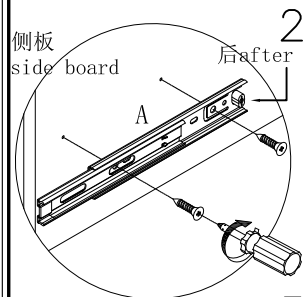

JJ1A-A (1.5m)

安装方法/  
Installation method

小二合一  
small two-in-one

塑料螺母  
Plastic Nut

- (E)\*12
- (F)\*12
- (H)\*12
- (J)\*12

- (C)\*8
- (D)\*8
- (R)\*12

- 1
- (A)\*3
  - (G)\*6
  - (K)\*18
  - (M)\*3

- 3
- (C)\*4
  - (D)\*4
  - (R)\*4

JJ1A-A (1.5m)

安装方法/  
Installation method

大二合一  
two-in-one

JJ1A-A (1.5m)

安装方法/  
Installation method

1 阀门开关(下压为开)  
Valve switch  
(press down to open)

注: 先将A与B拆下来  
Note: remove a and B first

JJ1A-A (1.5m)