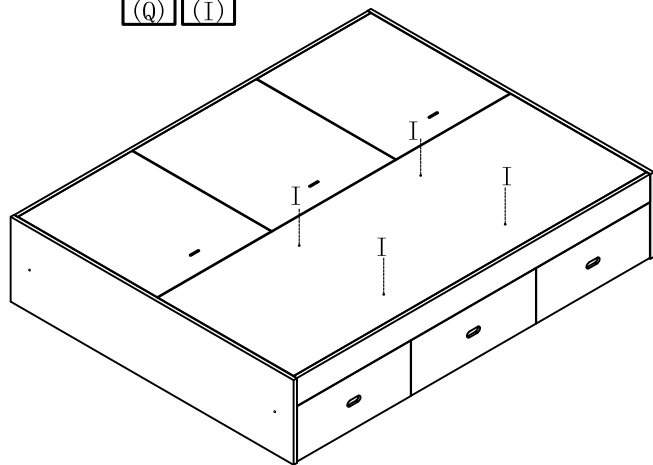

JJ1A-A (1.5m)

安装方法/  
Installation method

大二合一  
two-in-one

JJ1A-A (1.5m)

安装方法/  
Installation method

1 阀门开关(下压为开)  
Valve switch  
(press down to open)

注: 先将A与B拆下来  
Note: remove a and B first

JJ1A-A (1.5m)

安装方法/  
Installation method

(I)\*16

13

14

警告：  
为避免夹伤，请适当调整床板与床侧间隙，使缝隙少于5mm。  
Warning: To avoid injury, Please adjust the gap that less than 5mm between the bed board and side.

(B)\*3

15

16

JJ1A-A (1.5m)

安装方法/  
Installation method

←  
(I)\*4

17

←  
(Q)\*4

拿开两边床板  
Remove the bed  
boards on both  
sides

抽出两边抽屉  
Draw out the  
drawers on both  
sides

注:购买此组合才用到五金 Q  
没购买此组合无需理会  
Note: Hardware is only used when  
purchasing this combination Q You  
don't need to pay attention if you  
don't buy this combination