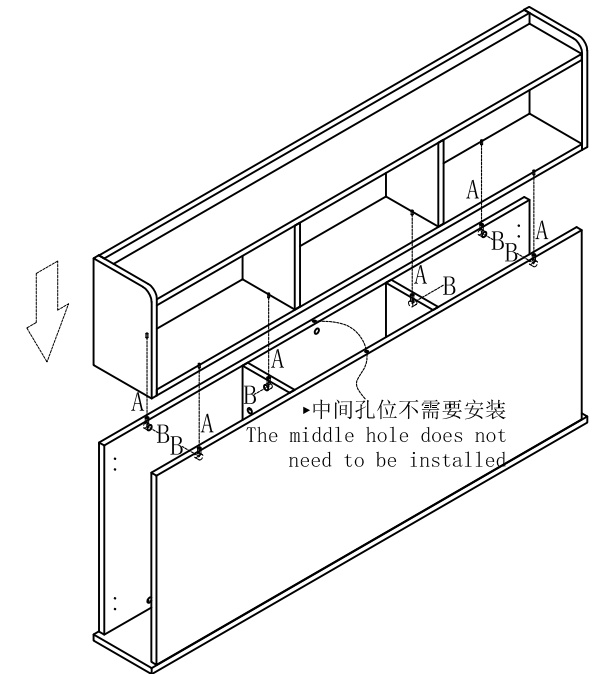

(B)\*8

(E)\*8

7

(A)\*6

(B)\*6

▶中间孔位不需要安装  
The middle hole does not  
need to be installed

8

JJ1E-A(1.5m)

安装方法/  
Installation method

大弯big bend

中弯middle bending

直弯straight bending

调节上下  
Adjust up and down

调节左右  
Adjust left and right

调节前后  
Before and after adjustment

门铰  
Hinge