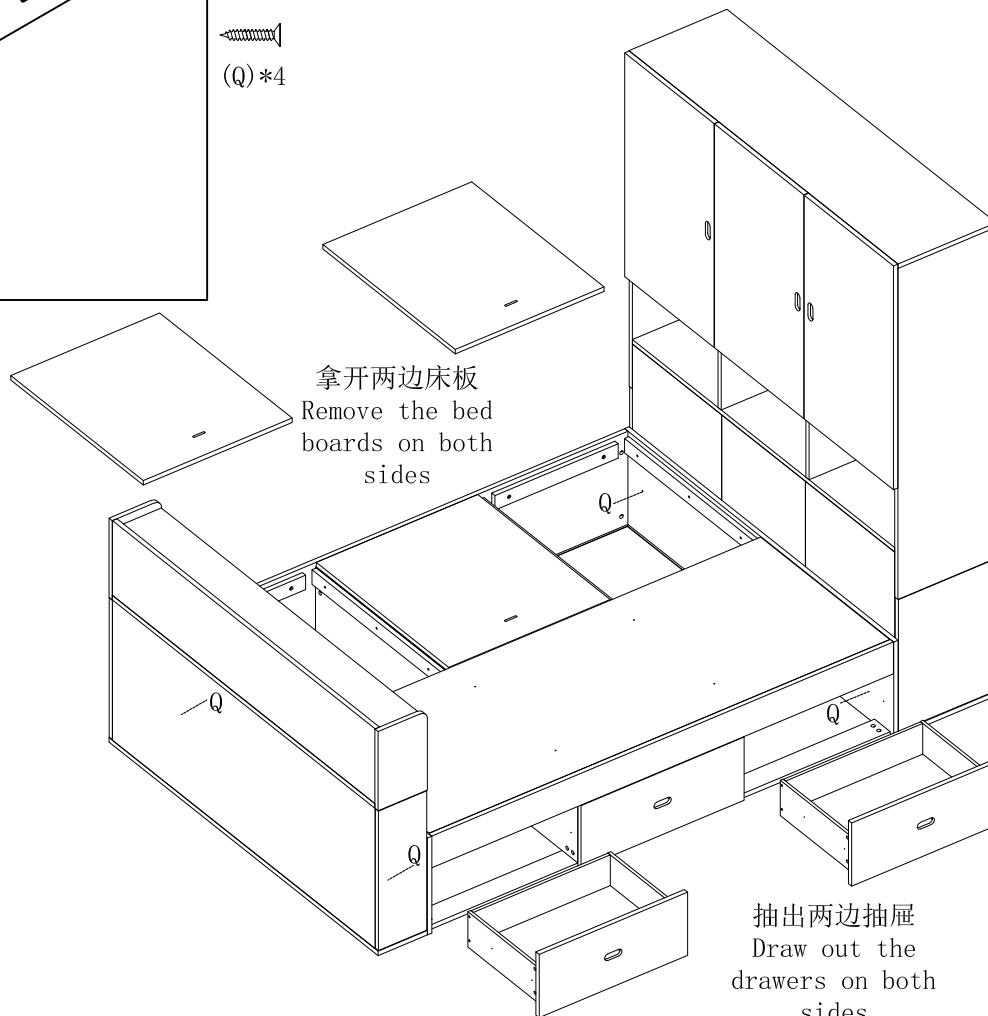

JJ1A-A (1.5m)

安装方法/  
Installation method

←  
(I)\*4

17

←  
(Q)\*4

拿开两边床板  
Remove the bed  
boards on both  
sides

抽出两边抽屉  
Draw out the  
drawers on both  
sides

注:购买此组合才用到五金 Q  
没购买此组合无需理会  
Note: Hardware is only used when  
purchasing this combination Q You  
don't need to pay attention if you  
don't buy this combination