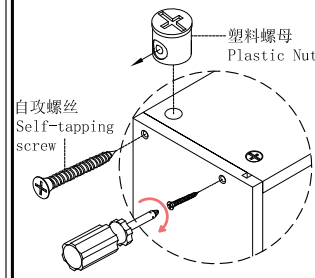

塑料螺母
Plastic Nut