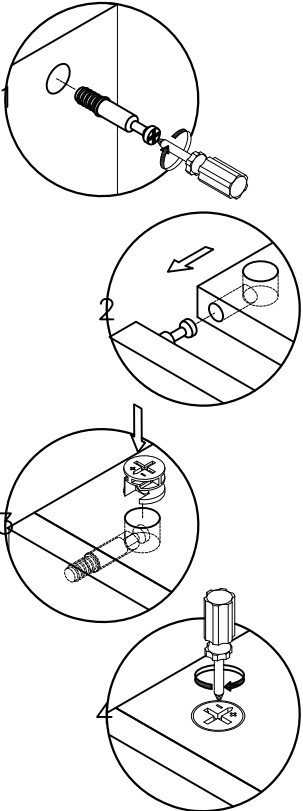

## 五金表/Hardware list

(A)* 41 2-in-1-screw	(B)* 41 大三合一锁饼(15mm) Three-in-one large lock	(C)* 7 过山丝-M7x38mm Self-tapping screw	(D)* 4 缓冲门铰直弯-杯径Ø35 galvanized hinge-straight bending-diameter 35
(E)* 8 脚垫-灰色 Footrest - Grey	(F)* 1 家具防倒器-白色 Anti-fall device white		

2

(C)\*7

3

(A)\*10

(B)\*10

4

JJ1E-A (1.5m)

安装方法/  
Installation method

大二合一  
two-in-one

(A)\*4

(B)\*4

5

(A)\*4

(B)\*4

6

(A)\*8