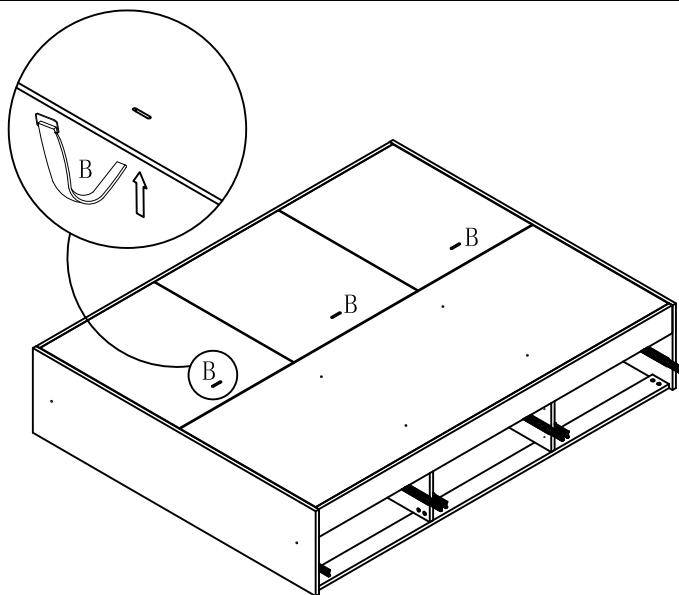

JJ1A-A (1.5m)

安装方法/  
Installation method

大二合一  
two-in-one

JJ1A-A (1.5m)

安装方法/  
Installation method

1 阀门开关(下压为开)  
Valve switch  
(press down to open)

注: 先将A与B拆下来  
Note: remove a and B first

JJ1A-A (1.5m)

安装方法/  
Installation method

(I)\*16

13

14

警告：  
为避免夹伤，请适当调整床板与床侧间隙，使缝隙少于5mm。  
Warning: To avoid injury, Please adjust the gap that less than 5mm between the bed board and side.

(B)\*3

15

16

JJ1A-A (1.5m)

安装方法/  
Installation method

←  
(I)\*4

17

←  
(Q)\*4

拿开两边床板  
Remove the bed  
boards on both  
sides

抽出两边抽屉  
Draw out the  
drawers on both  
sides

注:购买此组合才用到五金 Q  
没购买此组合无需理会  
Note: Hardware is only used when  
purchasing this combination Q You  
don't need to pay attention if you  
don't buy this combination