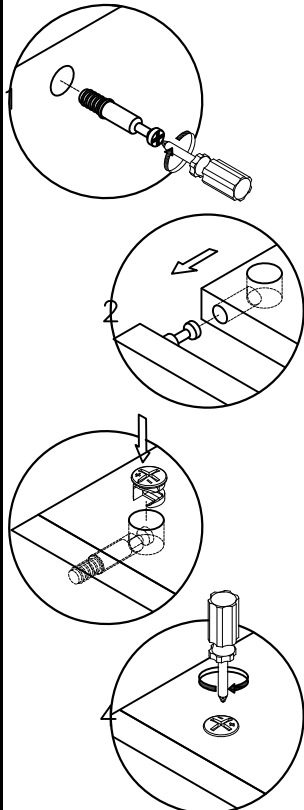

JJ1A-A (1.5m)

安装方法/
Installation method

小二合一
small two-in-one