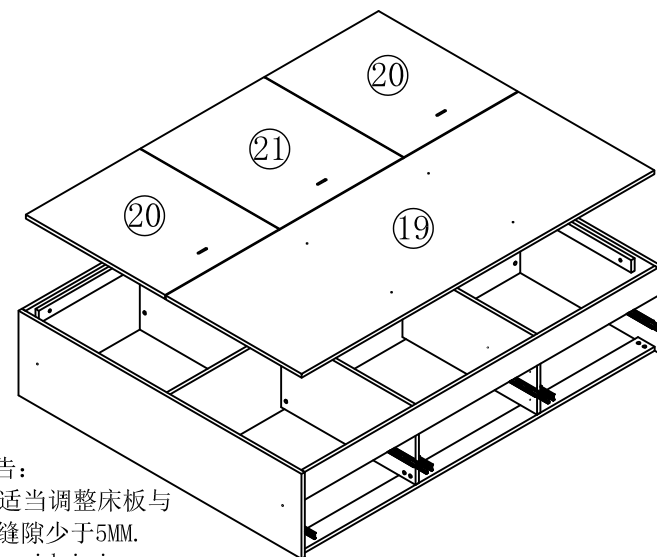

JJ1A-A (1.5m)

安装方法/  
Installation method

大二合一  
two-in-one

JJ1A-A (1.5m)

安装方法/  
Installation method

1 阀门开关(下压为开)  
Valve switch  
(press down to open)

注: 先将A与B拆下来  
Note: remove a and B first

JJ1A-A (1.5m)

安装方法/  
Installation method

(I)\*16

13

14

警告：  
为避免夹伤，请适当调整床板与床侧间隙，使缝隙少于5mm。  
Warning: To avoid injury, Please adjust the gap that less than 5mm between the bed board and side.

(B)\*3

15

16

JJ1A-A (1.5m)

安装方法/  
Installation method

←  
(I)\*4

17

←  
(Q)\*4

拿开两边床板  
Remove the bed  
boards on both  
sides

抽出两边抽屉  
Draw out the  
drawers on both  
sides

注:购买此组合才用到五金 Q  
没购买此组合无需理会  
Note: Hardware is only used when  
purchasing this combination Q You  
don't need to pay attention if you  
don't buy this combination