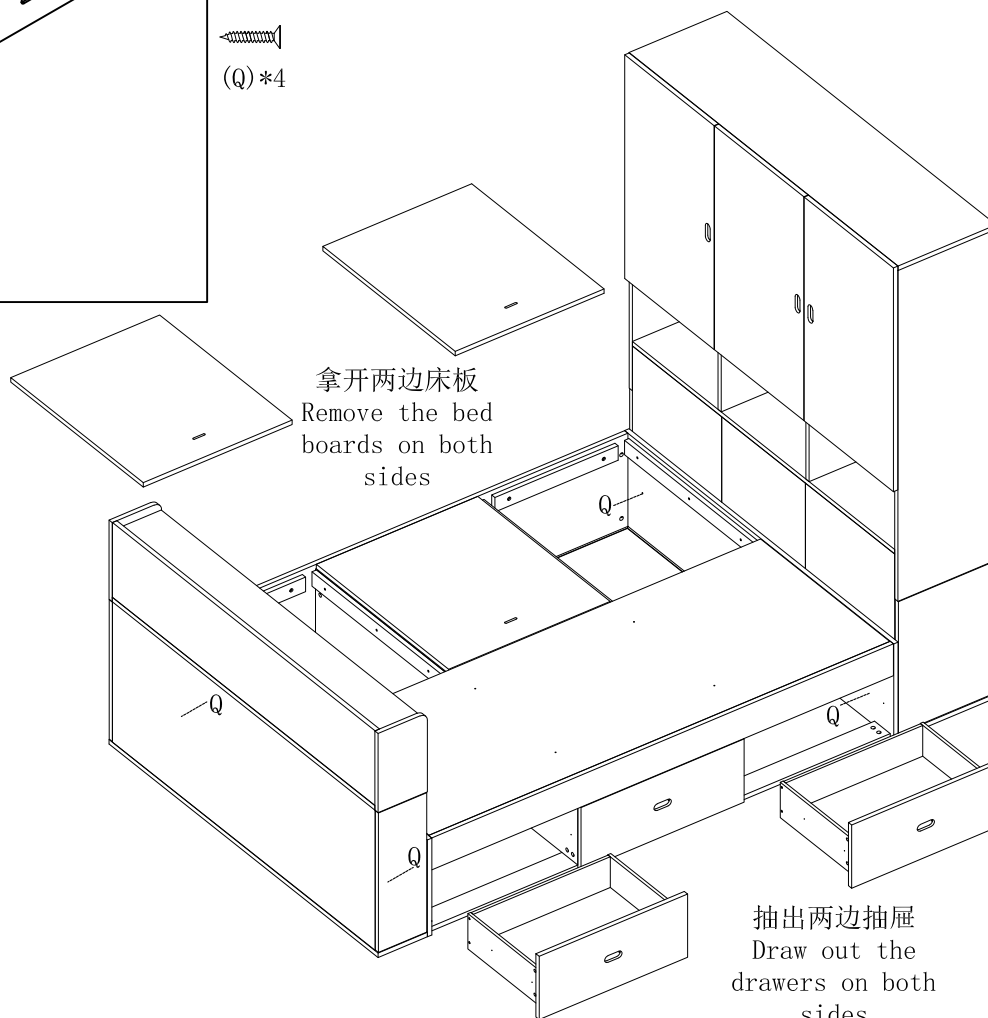

JJ1A-A (1.5m)

安装方法/
Installation method

(I)*16

13

14

警告：
为避免夹伤，请适当调整床板与床侧间隙，使缝隙少于5mm。
Warning: To avoid injury, Please adjust the gap that less than 5mm between the bed board and side.

15

16

JJ1A-A (1.5m)

安装方法/
Installation method

(I)*4

17

(Q)*4

拿开两边床板
Remove the bed
boards on both
sides

抽出两边抽屉
Draw out the
drawers on both
sides

注:购买此组合才用到五金 Q
没购买此组合无需理会