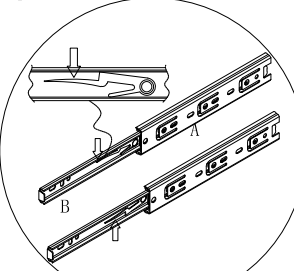

(K)*18

(M)*3

(M) 副轨
Sub rail

2

注:五金 A 安装时
有扣手的一边向上安装
Note: During the
installation of
hardware A, the side
with clasp shall be
installed upward

3

(C)*4

(D)*4

(R)*4

4

JJ1A-A (1.5m)

安装方法/
Installation method

大二合一
two-in-one

(C)*4
(D)*4

5

(C)*4
(D)*4
(R)*4

6

(C)*8
(D)*8
(L)*4
(R)*4

7

(C)*8
(D)*8
(L)*4
(R)*4

8

JJ1A-A (1.5m)

安装方法/
Installation method

1 阀门开关(下压为开)
Valve switch
(press down to open)

注: 先将A与B拆下来
Note: remove a and B first

注: 将B对准A后推进去
Note: align B with a
and push it in

三节滚珠导轨
three-section ball rail

- (M)*3
- (K)*18

- 9
- (N)*4
 - (O)*2
 - (P)*6

- 11
- (I)*12

10

12