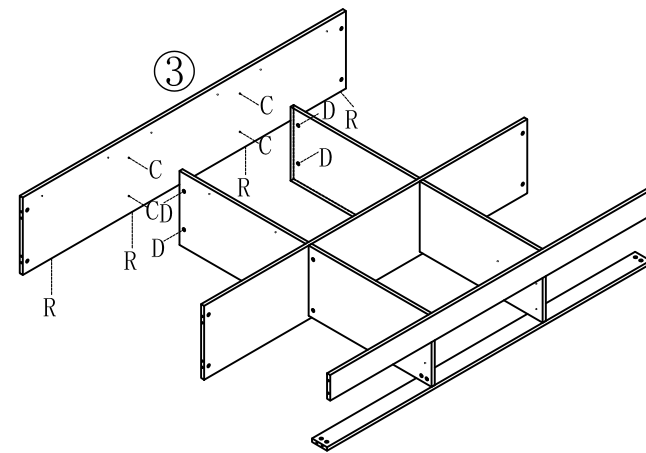

(K)*18

(M)*3

(M) 副轨
Sub rail

2

注:五金 A 安装时
有扣手的一边向上安装
Note: During the
installation of
hardware A, the side
with clasp shall be
installed upward

3

(C)*4

(D)*4

(R)*4

4

JJ1A-A (1.5m)

安装方法/
Installation method

大二合一
two-in-one

(C)*4
(D)*4

5

(C)*4
(D)*4
(R)*4