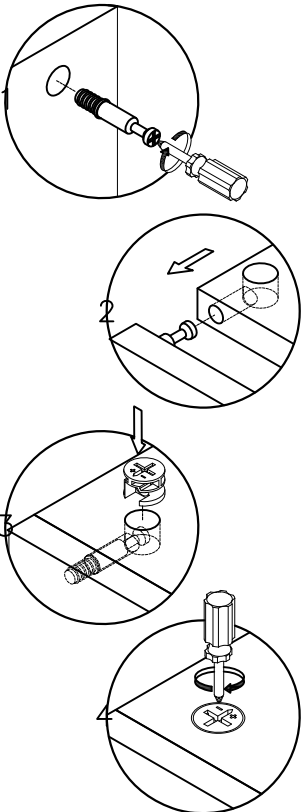

LINSY 林氏家居

五金表/Hardware list

部件表/Parts List

安装示意图/Assembly Instruction

产品名称 Model NO.	JJ1A-A (1.5m)
产品规格 Specification	1910*1500*392 mm
安装工具 Tool	安装人数 Installer
	

 (A)* 3 椭圆形拉手 Oval handle	 (B)* 3 汽动布拉手 Cloth handle	 (C)* 38 二合一螺杆(35mm) 2-in-1-screw	 (D)* 38 大三合一锁饼(15mm) Three-in-one large lock
 (E)* 13 小三合一锁饼(13mm) small three-in-one lock	 (F)* 13 小二合一杆7*28 small two-in-one rod	 (G)* 6 拉手螺丝-M4x12mm pulling screw	 (H)* 13 塑料螺母 Plastic Nut
 (I)* 34 自攻螺丝M4x25mm Self-tapping screw	 (J)* 13 自攻螺丝M4x40mm Self-tapping screw	 (K)* 38 自攻螺丝M3.5x12mm Self-tapping screw	 (L)* 8 木榫Ø8x30mm wood tenon
 (M)* 3 三节滚珠导轨-14" three-section ball rail	 (N)* 4 底板塑胶条1 L-564 Bed bottom plate plastic strip	 (O)* 2 底板塑胶条2 L-584 Bed bottom plate plastic strip	 (P)* 6 底板塑胶条3 L-725 Bed bottom plate plastic strip
 (Q)* 4 自攻螺丝M4x30mm Self-tapping screw	 (R)* 28 脚垫-灰色 Footrest - Grey		

(K)*18

(M)*3

(M) 副轨
Sub rail

2

注:五金 A 安装时
有扣手的一边向上安装
Note: During the
installation of
hardware A, the side
with clasp shall be
installed upward

3

(C)*4

(D)*4

(R)*4

4

JJ1A-A (1.5m)

安装方法/
Installation method

大二合一
two-in-one

(C)*4
(D)*4

5

(C)*4
(D)*4
(R)*4

注: 先将A与B拆下来
Note: remove a and B first

注: 将B对准A后推进去
Note: align B with a
and push it in

三节滚珠导轨
three-section ball rail

- (M)*3
- (K)*18

- 9
- (N)*4
 - (O)*2
 - (P)*6

- 11
- (I)*12

10

12