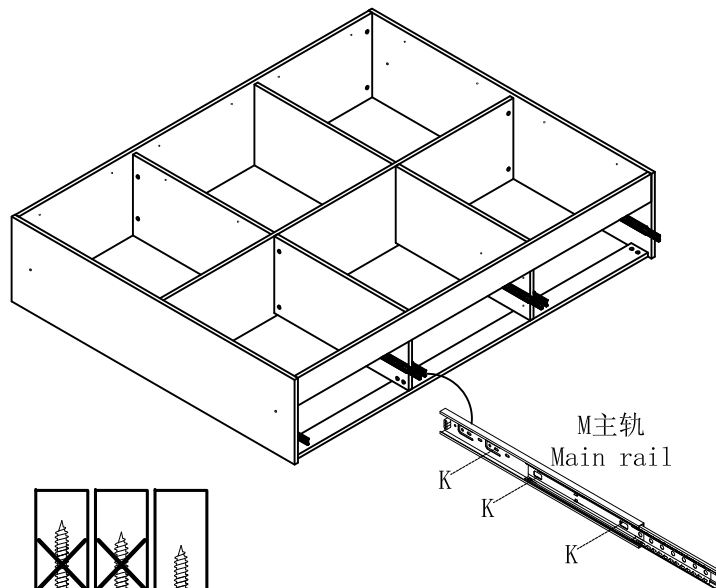

6

(C)*8
(D)*8
(L)*4
(R)*4

7

(C)*8
(D)*8
(L)*4
(R)*4

8

JJ1A-A (1.5m)

安装方法/
Installation method

1 阀门开关(下压为开)
Valve switch
(press down to open)

注: 先将A与B拆下来
Note: remove a and B first

注: 将B对准A后推进去
Note: align B with a
and push it in

三节滚珠导轨
three-section ball rail

- (M)*3
- (K)*18

- 9
- (N)*4
 - (O)*2
 - (P)*6

- 11
- (I)*12

10

12