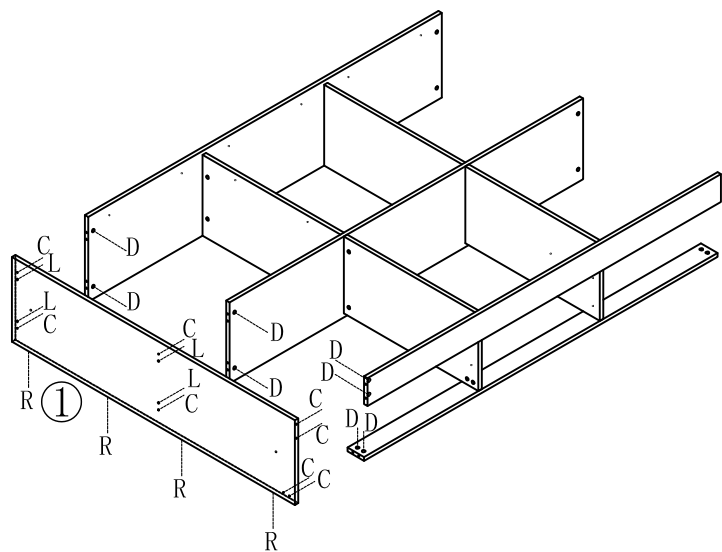

6

(C)*8
(D)*8
(L)*4
(R)*4