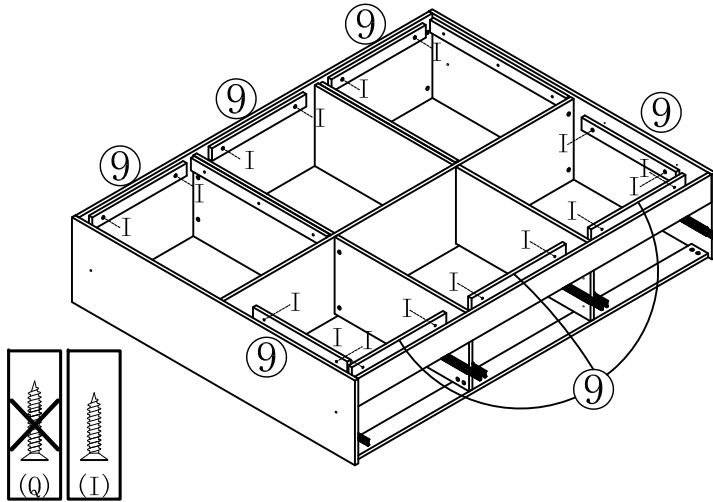

6

(C)*8
(D)*8
(L)*4
(R)*4

7

(C)*8
(D)*8
(L)*4
(R)*4

8

JJ1A-A (1.5m)

安装方法/
Installation method

1 阀门开关(下压为开)
Valve switch
(press down to open)

注: 先将A与B拆下来
Note: remove a and B first

注: 将B对准A后推进去
Note: align B with a
and push it in

三节滚珠导轨
three-section ball rail

- (M)*3
- (K)*18

- 9
- (N)*4
 - (O)*2
 - (P)*6

- 11
- (I)*12

10

12

JJ1A-A (1.5m)

安装方法/
Installation method

(I)*16

13

14

警告：
为避免夹伤，请适当调整床板与床侧间隙，使缝隙少于5mm。
Warning: To avoid injury, Please adjust the gap that less than 5mm between the bed board and side.

15

16