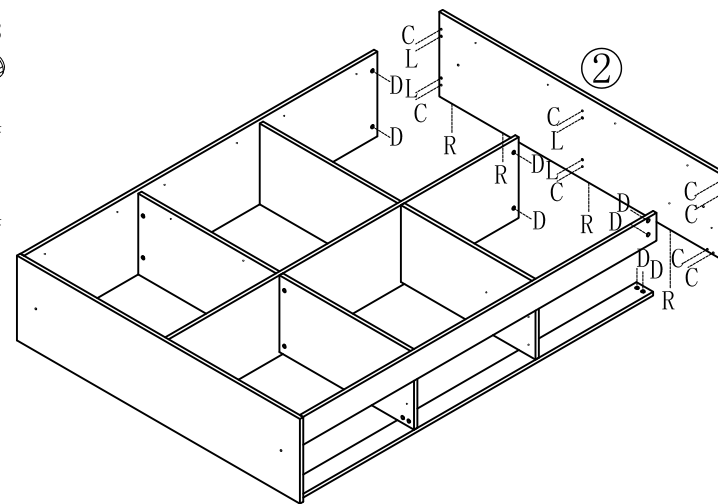

(R)*4

4

JJ1A-A (1.5m)

安装方法/
Installation method

大二合一
two-in-one

(C)*4
(D)*4

5

(C)*4
(D)*4
(R)*4

6

(C)*8
(D)*8
(L)*4
(R)*4

7

(C)*8
(D)*8
(L)*4
(R)*4

8

JJ1A-A (1.5m)

安装方法/
Installation method

1 阀门开关(下压为开)
Valve switch
(press down to open)

注: 先将A与B拆下来
Note: remove a and B first

注: 将B对准A后推进去
Note: align B with a
and push it in

三节滚珠导轨
three-section ball rail

- (M)*3
- (K)*18

- 9
- (N)*4
 - (O)*2
 - (P)*6

- 11
- (I)*12

10

12