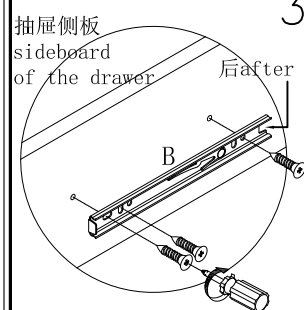

(R)*4

4

JJ1A-A (1.5m)

安装方法/
Installation method

大二合一
two-in-one

(C)*4
(D)*4

5

(C)*4
(D)*4
(R)*4

6

(C)*8
(D)*8
(L)*4
(R)*4

7

(C)*8
(D)*8
(L)*4
(R)*4

8

JJ1A-A (1.5m)

安装方法/
Installation method

1 阀门开关(下压为开)
Valve switch
(press down to open)

注: 先将A与B拆下来
Note: remove a and B first

注: 将B对准A后推进去
Note: align B with a
and push it in

三节滚珠导轨
three-section ball rail

- (M)*3
- (K)*18

- 9
- (N)*4
 - (O)*2
 - (P)*6

- 11
- (I)*12

10

12