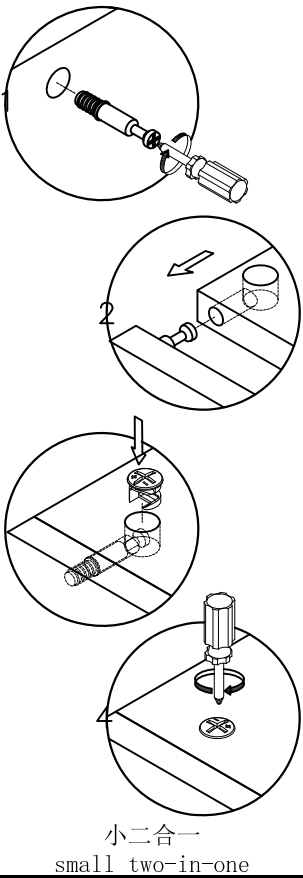

JJ1A-A (1.5m)

安装方法/
Installation method

塑料螺母
Plastic Nut

(E)*12

(F)*12

(H)*12

(J)*12

(K)*18

(M)*3

(Q)*8

(D)*8

(C)*8

(R)*12