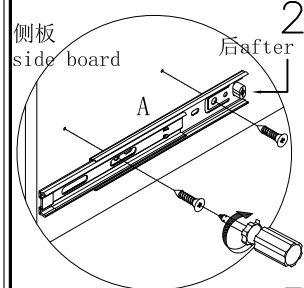

(R)*4

4

JJ1A-A (1.5m)

安装方法/
Installation method

大二合一
two-in-one

(C)*4
(D)*4

5

(C)*4
(D)*4
(R)*4

6

(C)*8
(D)*8
(L)*4
(R)*4

7

(C)*8
(D)*8
(L)*4
(R)*4

8

JJ1A-A (1.5m)

安装方法/
Installation method

1 阀门开关(下压为开)
Valve switch
(press down to open)

注: 先将A与B拆下来
Note: remove a and B first

注: 将B对准A后推进去
Note: align B with a
and push it in

三节滚珠导轨
three-section ball rail

- (M)*3
- (K)*18

- 9
- (N)*4
 - (O)*2
 - (P)*6

- 11
- (I)*12

10

12