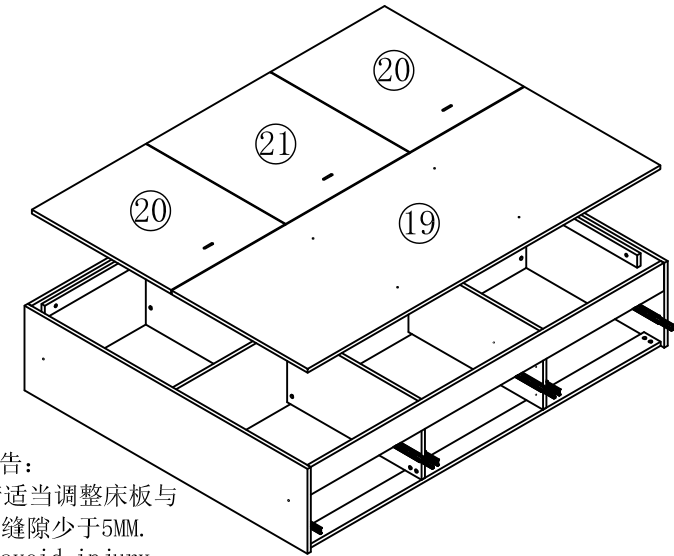

注: 先将A与B拆下来
Note: remove a and B first

注: 将B对准A后推进去
Note: align B with a
and push it in

三节滚珠导轨
three-section ball rail

- (M)*3
- (K)*18

- 9
- (N)*4
 - (O)*2
 - (P)*6

- 11
- (I)*12

10

12

JJ1A-A (1.5m)

安装方法/
Installation method

(I)*16

13

14

警告：
为避免夹伤，请适当调整床板与床侧间隙，使缝隙少于5mm。
Warning: To avoid injury, Please adjust the gap that less than 5mm between the bed board and side.

15

16