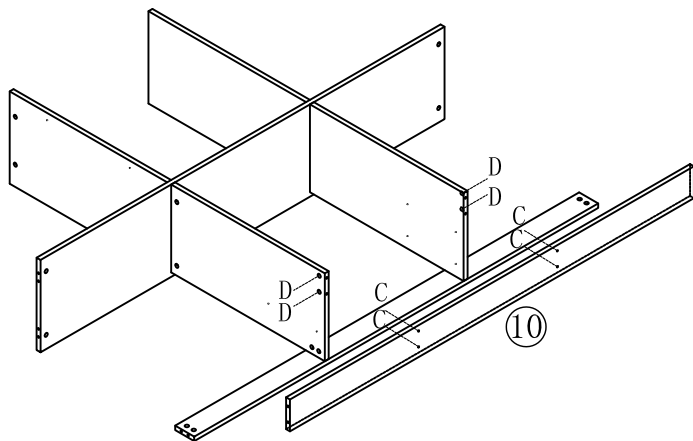

(K)*18

(M)*3

(M) 副轨
Sub rail

2

注:五金 A 安装时
有扣手的一边向上安装
Note: During the
installation of
hardware A, the side
with clasp shall be
installed upward

3

(C)*4

(D)*4

(R)*4

4

JJ1A-A (1.5m)

安装方法/
Installation method

大二合一
two-in-one

(C)*4
(D)*4

5

(C)*4
(D)*4
(R)*4