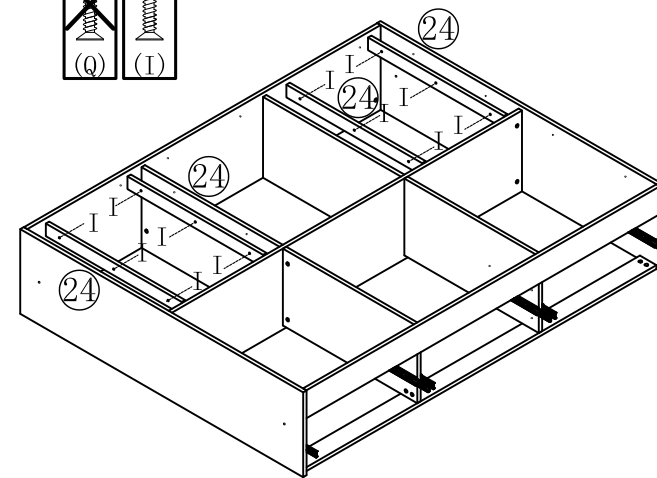

注: 先将A与B拆下来
Note: remove a and B first

注: 将B对准A后推进去
Note: align B with a
and push it in

三节滚珠导轨
three-section ball rail

- (M)*3
- (K)*18

- 9
- (N)*4
 - (O)*2
 - (P)*6

- 11
- (I)*12

10

12

JJ1A-A (1.5m)

安装方法/
Installation method

(I)*16

13

14

警告：
为避免夹伤，请适当调整床板与床侧间隙，使缝隙少于5mm。
Warning: To avoid injury, Please adjust the gap that less than 5mm between the bed board and side.

15

16