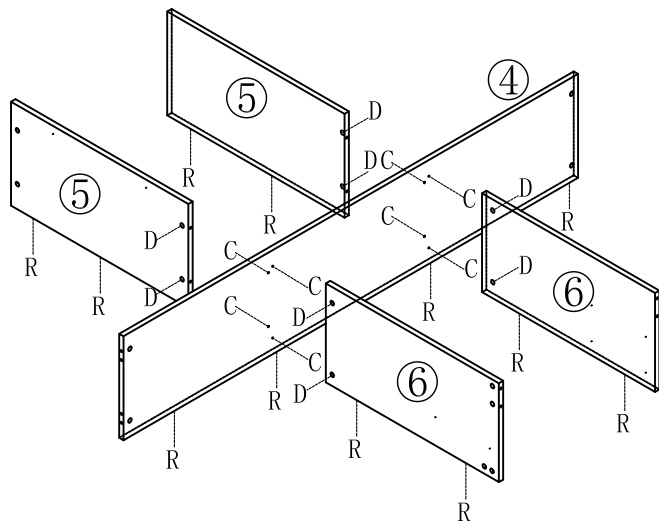

LINSY 林氏家居

五金表/Hardware list

部件表/Parts List

安装示意图/Assembly Instruction

产品名称 Model NO.	JJ1A-A (1.5m)
产品规格 Specification	1910*1500*392 mm
安装工具 Tool	安装人数 Installer
	

 (A)* 3 椭圆形拉手 Oval handle	 (B)* 3 汽动布拉手 Cloth handle	 (C)* 38 二合一螺杆(35mm) 2-in-1-screw	 (D)* 38 大三合一锁饼(15mm) Three-in-one large lock
 (E)* 13 小三合一锁饼(13mm) small three-in-one lock	 (F)* 13 小二合一杆7*28 small two-in-one rod	 (G)* 6 拉手螺丝-M4x12mm pulling screw	 (H)* 13 塑料螺母 Plastic Nut
 (I)* 34 自攻螺丝M4x25mm Self-tapping screw	 (J)* 13 自攻螺丝M4x40mm Self-tapping screw	 (K)* 38 自攻螺丝M3.5x12mm Self-tapping screw	 (L)* 8 木榫Ø8x30mm wood tenon
 (M)* 3 三节滚珠导轨-14" three-section ball rail	 (N)* 4 底板塑胶条1 L-564 Bed bottom plate plastic strip	 (O)* 2 底板塑胶条2 L-584 Bed bottom plate plastic strip	 (P)* 6 底板塑胶条3 L-725 Bed bottom plate plastic strip
 (Q)* 4 自攻螺丝M4x30mm Self-tapping screw	 (R)* 28 脚垫-灰色 Footrest - Grey		

(K)*18

(M)*3

(M) 副轨
Sub rail

2

注:五金 A 安装时
有扣手的一边向上安装
Note: During the
installation of
hardware A, the side
with clasp shall be
installed upward

3

(C)*4

(D)*4

(R)*4

4

JJ1A-A (1.5m)

安装方法/
Installation method

大二合一
two-in-one

(C)*4
(D)*4

5

(C)*4
(D)*4
(R)*4