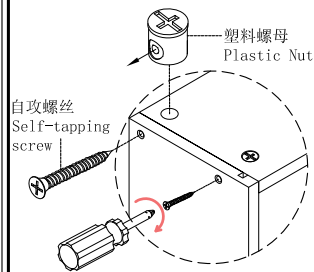

JJ1A-A (1.5m)

安装方法/
Installation method

塑料螺母
Plastic Nut

(E)*12

(F)*12

(H)*12

(J)*12

(K)*18

(M)*3

(Q)*8

(D)*8

(C)*8

(R)*12