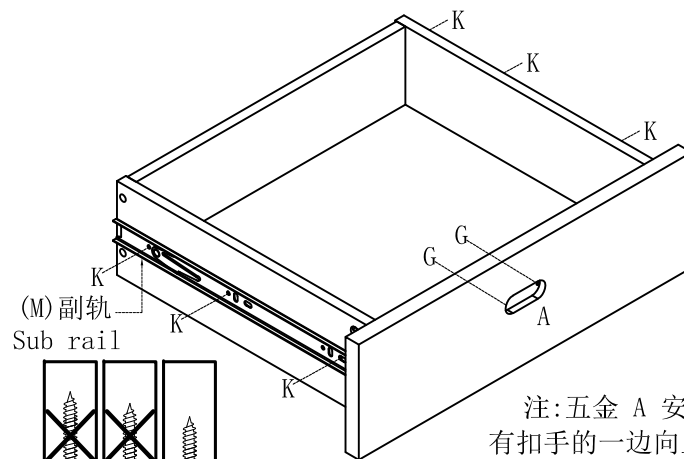

(K)*18

(M)*3

(M) 副轨
Sub rail

2

注:五金 A 安装时
有扣手的一边向上安装
Note: During the
installation of
hardware A, the side
with clasp shall be
installed upward

3

(C)*4

(D)*4

(R)*4

4

JJ1A-A (1.5m)

安装方法/
Installation method

大二合一
two-in-one

(C)*4
(D)*4

5

(C)*4
(D)*4
(R)*4