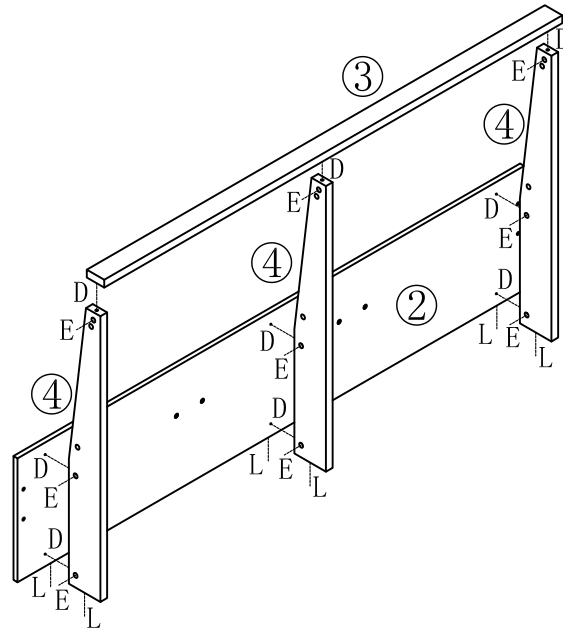

CB1A-A (1.8m)

安装方法/
Installation method

大二合一
two-in-one

(内盖)
(Inner cover)

自攻丝
Self tapping
wire

(外盖)
(Outer cover)
镜钉 Mirror nail

(I)*8

1

(J)*6
(N)*6

软包布条上面平齐主板后,按照布条上的标识点位置锁上自攻丝和镜钉
After the soft wrap cloth is flush with the motherboard, follow the cloth Lock the self tapping and mirror nail at the position of the identification point on the

2

(D)*9
(E)*9
(L)*6

3

(C)*4
(D)*6
(E)*6
(J)*8

4