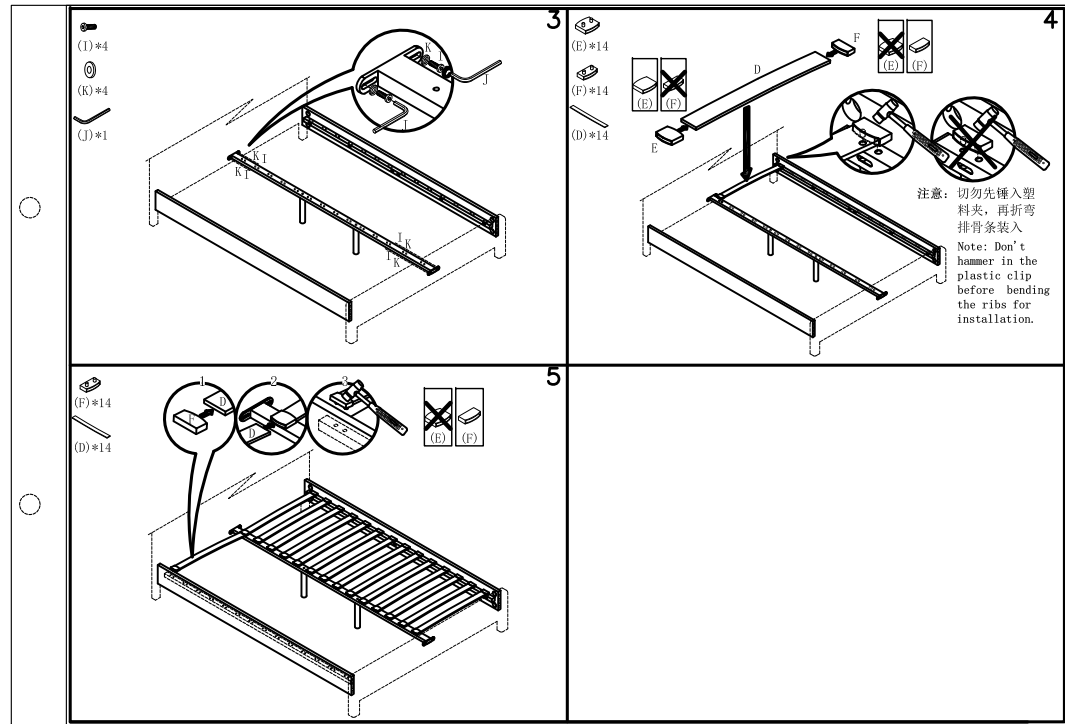

- (A) *1
- (B) *4
- (F) *4
- (H) *4
- (K) *4
- (L) *2
- (M) *4

- (A) *1
- (B) *4
- (G) *4
- (H) *4
- (K) *4
- (M) *4

- (A) *1
- (B) *4
- (F) *4
- (H) *4
- (K) *4
- (M) *4

LINSY 林氏家居

安装示意图/Assembly Instruction

产品名称 Model No. 拆装排骨架
Disassembling rib frame

产品规格 Specification 2010*1510mm

安装工具 Tool 安装人数 Installer

五金表/Hardware list

(A)*2 排骨架边条 Edge strip of rib frame	(B)*1 排骨架中条 Middle strip of rib frame	(C)*2 脚 Foot
(D)*28 排骨条 Ribs strip	(E)*15 中塑料夹 Middle plastic clip	(F)*30 边塑料夹 Side plastic clip
(G)*2 十字平头螺钉38*45 Cross flat head screw	(H)*13 内六角螺母16*45 Hexagon socket screw	(I)*5 内六角螺钉M6*15 Hexagon socket screw
(J)*1 内六角扳手4mm Hexagon wrench	(K)*18 平垫片M6*13 Flat gasket	(L)*2 胶垫 Rubber pad

安装方法/Installation method

LINSY 林氏家居

五金表/Hardware list

部件表/Parts List

安装示意图/Assembly Instruction

产品名称 Model NO.	CB1A-A(1.8m)
产品规格 Specification	2197*1880*1001mm
安装工具 Tool	安装人数 Installer
	

 (A)* 1 开口扳手14mm Wrench- Open End Wrench	 (B)* 12 五合一孔盖-白色 five-in-one plastic cover-white	 (C)* 4 L型角码14x21x1.5 L-shaped corner code	 (D)* 16 二合一螺杆(35mm) 2-in-1-screw
 (E)* 16 大三合一锁饼(15mm) Three-in-one large lock	 (F)* 8 全牙螺杆-M8x80mm screw- color zinc	 (G)* 4 斜边十字螺杆-M8x70 bevel cross screw	 (H)* 12 外六角螺母M8 Hexagon Nut colored zinc
 (I)* 8 自攻大扁M4*30mm Self tapping flat screw	 (J)* 15 自攻螺丝M4x16mm Self-tapping screw	 (K)* 13 木榫Ø10x40mm wood tenon	 (L)* 8 脚垫-灰色 Footrest - Grey
 (M)* 12 五合一月牙 5-in-1 screw (28*15*6.5)	 (N)* 6 镜钉 Mirror nail		