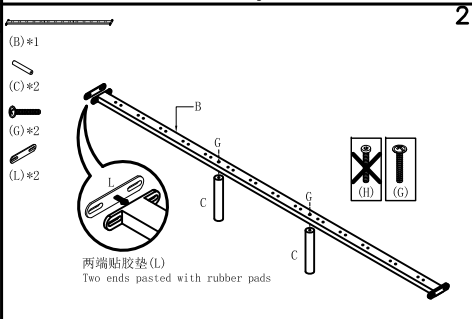

- (A) *1
- (B) *4
- (F) *4
- (H) *4
- (K) *4
- (L) *2
- (M) *4

- (A) *1
- (B) *4
- (G) *4
- (H) *4
- (K) *4
- (M) *4

- (A) *1
- (B) *4
- (F) *4
- (H) *4
- (K) *4
- (M) *4

LINSY 林氏家居

安装示意图/Assembly Instruction

产品名称 Model No. 拆装排骨架
Disassembling rib frame

产品规格 Specification 2010*1510mm

安装工具 Tool 安装人数 Installer

五金表/Hardware list

(A)*2 排骨架边条 Edge strip of rib frame	(B)*1 排骨架中条 Middle strip of rib frame	(C)*2 脚 Foot
(D)*28 排骨条 Ribs strip	(E)*15 中塑料夹 Middle plastic clip	(F)*30 边塑料夹 Side plastic clip
(G)*2 十字平头螺钉38*45 Cross flat head screw	(H)*13 内六角螺母16*45 Hexagon socket screw	(I)*5 内六角螺钉M6*15 Hexagon socket screw
(J)*1 内六角扳手4mm Hexagon wrench	(K)*18 平垫片M6*13 Flat gasket	(L)*2 胶垫 Rubber pad

安装方法/Installation method

LINSY 林氏家居

五金表/Hardware list

部件表/Parts List

安装示意图/Assembly Instruction

产品名称 Model NO.	CB1A-A(1.8m)
产品规格 Specification	2197*1880*1001mm
安装工具 Tool	安装人数 Installer
	

 (A)* 1 开口扳手14mm Wrench- Open End Wrench	 (B)* 12 五合一孔盖-白色 five-in-one plastic cover-white	 (C)* 4 L型角码14x21x1.5 L-shaped corner code	 (D)* 16 二合一螺杆(35mm) 2-in-1-screw
 (E)* 16 大三合一锁饼(15mm) Three-in-one large lock	 (F)* 8 全牙螺杆-M8x80mm screw- color zinc	 (G)* 4 斜边十字螺杆-M8x70 bevel cross screw	 (H)* 12 外六角螺母M8 Hexagon Nut colored zinc
 (I)* 8 自攻大扁M4*30mm Self tapping flat screw	 (J)* 15 自攻螺丝M4x16mm Self-tapping screw	 (K)* 13 木榫Ø10x40mm wood tenon	 (L)* 8 脚垫-灰色 Footrest - Grey
 (M)* 12 五合一月牙 5-in-1 screw (28*15*6.5)	 (N)* 6 镜钉 Mirror nail		