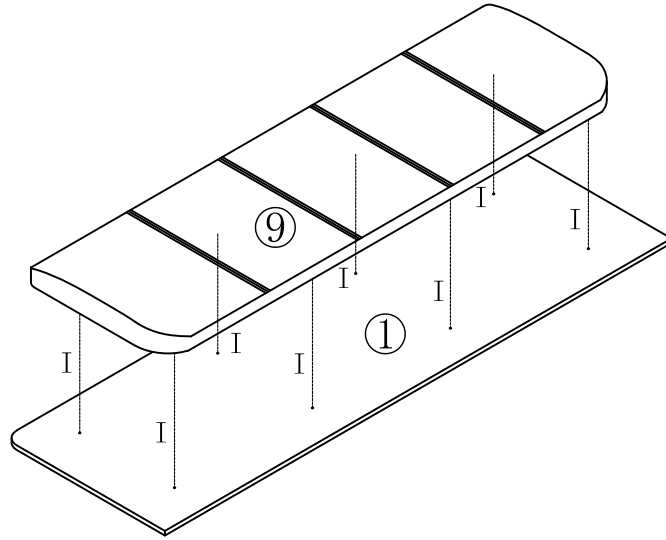

安装方法/Installation method

LINSY 林氏家居

五金表/Hardware list

部件表/Parts List

安装示意图/Assembly Instruction

产品名称 Model NO.	CB1A-A(1.8m)
产品规格 Specification	2197*1880*1001mm
安装工具 Tool	安装人数 Installer
	

 (A)* 1 开口扳手14mm Wrench- Open End Wrench	 (B)* 12 五合一孔盖-白色 five-in-one plastic cover-white	 (C)* 4 L型角码14x21x1.5 L-shaped corner code	 (D)* 16 二合一螺杆(35mm) 2-in-1-screw
 (E)* 16 大三合一锁饼(15mm) Three-in-one large lock	 (F)* 8 全牙螺杆-M8x80mm screw- color zinc	 (G)* 4 斜边十字螺杆-M8x70 bevel cross screw	 (H)* 12 外六角螺母M8 Hexagon Nut colored zinc
 (I)* 8 自攻大扁M4*30mm Self tapping flat screw	 (J)* 15 自攻螺丝M4x16mm Self-tapping screw	 (K)* 13 木榫Ø10x40mm wood tenon	 (L)* 8 脚垫-灰色 Footrest - Grey
 (M)* 12 五合一月牙 5-in-1 screw (28*15*6.5)	 (N)* 6 镜钉 Mirror nail		

编号NO.	名称Name	规格(mm) Specification	数量QTY	材质Material
①	床头上节主板 Board Up head bed	1880*598*15	1	三胺板 Melamine
②	床头下节主板 Board under head bed	1880*398*15	1	三胺板 Melamine
③	床头顶条 Top bar of bed head	1700*65*25	1	三胺板 Melamine
④	床头脚 Head bed foot	918*117*25	3	三胺板 Melamine
⑤	床侧 Bedside	1970*168*25	2	三胺板 Melamine
⑥	床尾主板 Bed tail Mainboard	1810*168*25	1	三胺板 Melamine
⑦	床尾左脚 Bed tail foot (L)	325*80*30	1	实木 Wood
⑧	床尾右脚 Bed tail foot (R)	325*80*30	1	实木 Wood
⑨	床头软包 Upholstered headboard	1700*525*80	1	夹板+海绵+布 Plywood+Sponge+Fabric

CB1A-A (1.8m)

安装方法/
Installation method

大二合一
two-in-one

(内盖)
(Inner cover)

自攻丝
Self tapping
wire

(外盖)
(Outer cover)
镜钉 Mirror nail

(I)*8

1

(J)*6
(N)*6

软包布条上面平齐主板后,按照布条上的标识点位置锁上自攻丝和镜钉
After the soft wrap cloth is flush with the motherboard, follow the cloth Lock the self tapping and mirror nail at the position of the identification point on the