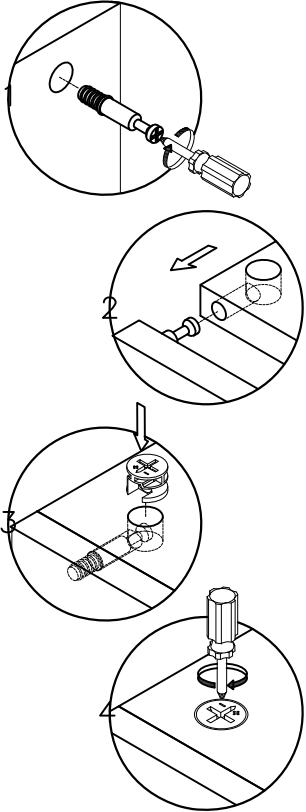

CB1A-A (1.8m)

安装方法/
Installation method