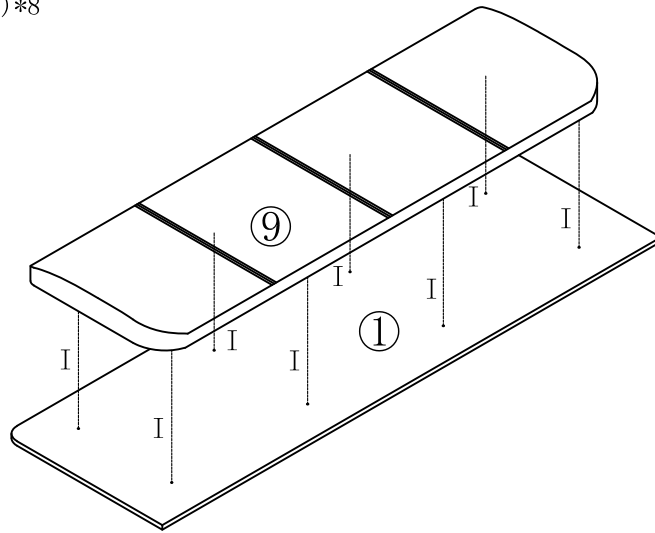

LINSY 林氏家居

五金表/Hardware list

部件表/Parts List

安装示意图/Assembly Instruction

产品名称 Model NO.	CB1A-A(1.5m)
产品规格 Specification	2197*1580*1001mm
安装工具 Tool	安装人数 Installer
	

 (A)* 1 开口扳手14mm Wrench- Open End Wrench	 (B)* 12 五合一孔盖-白色 five-in-one plastic cover-white	 (C)* 4 L型角码14x21x1.5 L-shaped corner code	 (D)* 16 二合一螺杆(35mm) 2-in-1-screw
 (E)* 16 大三合一锁饼(15mm) Three-in-one large lock	 (F)* 8 全牙螺杆-M8x80mm screw- color zinc	 (G)* 4 斜边十字螺杆-M8x70 bevel cross screw	 (H)* 12 外六角螺母M8 Hexagon Nut colored zinc
 (I)* 8 自攻大扁M4*30mm Self tapping flat screw	 (J)* 15 自攻螺丝M4x16mm Self-tapping screw	 (K)* 13 木榫Ø10x40mm wood tenon	 (L)* 8 脚垫-灰色 Footrest - Grey
 (M)* 12 五合一月牙 5-in-1 screw (28*15*6.5)	 (N)* 6 镜钉 Mirror nail		

编号NO.	名称Name	规格(mm) Specification	数量QTY	材质Material
①	床头上节主板 Board Up head bed	1580*598*15	1	三胺板 Melamine
②	床头下节主板 Board under head bed	1580*398*15	1	三胺板 Melamine
③	床头顶条 Top bar of bed head	1400*65*25	1	三胺板 Melamine
④	床头脚 Head bed foot	918*117*25	3	三胺板 Melamine
⑤	床侧 Bedside	1970*168*25	2	三胺板 Melamine
⑥	床尾主板 Bed tail Mainboard	1510*168*25	1	三胺板 Melamine
⑦	床尾左脚 Bed tail foot(L)	325*80*30	1	实木 Wood
⑧	床尾右脚 Bed tail foot(R)	325*80*30	1	实木 Wood
⑨	床头软包 Upholstered headboard	1400*525*80	1	夹板+海绵+布 Plywood+Sponge+Fabric

CB1A-A (1.5m)

安装方法/
Installation method

大二合一
two-in-one

(内盖)
(Inner cover)

自攻丝
Self tapping
wire

(外盖)
(Outer cover)

镜钉 Mirror nail

(I)*8

1

(J)*6
(N)*6

软包布条上面平齐主板后, 按照布条上的标识点位置锁上自攻丝和镜钉
After the soft wrap cloth is flush with the motherboard, follow the cloth Lock the self tapping and mirror nail at the position of the identification point on the