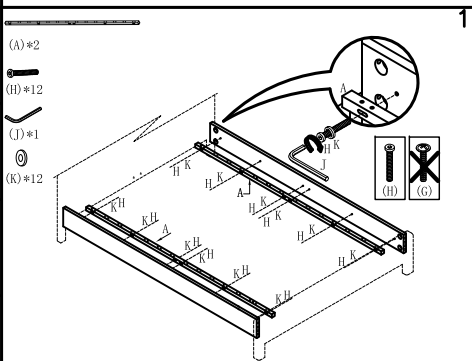

- (A) *1
- (B) *4
- (F) *4
- (H) *4
- (K) *4
- (L) *2
- (M) *4

- (A) *1
- (B) *4
- (G) *4
- (H) *4
- (K) *4
- (M) *4

- (A) *1
- (B) *4
- (F) *4
- (H) *4
- (K) *4
- (M) *4

LINSY 林氏家居

安装示意图/Assembly Instruction

产品名称 Model No. 拆装排骨架
Disassembling rib frame

产品规格 Specification 2010*1510mm

安装工具 Tool 安装人数 Installer

五金表/Hardware list

(A)*2 排骨架边条 Edge strip of rib frame	(B)*1 排骨架中条 Middle strip of rib frame	(C)*2 脚 Foot
(D)*28 排骨条 Ribs strip	(E)*15 中塑料夹 Middle plastic clip	(F)*30 边塑料夹 Side plastic clip
(G)*2 十字平头螺钉38*45 Cross flat head screw	(H)*13 内六角螺母16*45 Hexagon socket screw	(I)*5 内六角螺钉M6*15 Hexagon socket screw
(J)*1 内六角扳手4mm Hexagon wrench	(K)*18 平垫片M6*13 Flat gasket	(L)*2 胶垫 Rubber pad

安装方法/Installation method

LINSY 林氏家居

五金表/Hardware list

部件表/Parts List

安装示意图/Assembly Instruction

产品名称 Model NO.	CB1A-A(1.8m)
产品规格 Specification	2197*1880*1001mm
安装工具 Tool	安装人数 Installer
	

 (A)* 1 开口扳手14mm Wrench- Open End Wrench	 (B)* 12 五合一孔盖-白色 five-in-one plastic cover-white	 (C)* 4 L型角码14x21x1.5 L-shaped corner code	 (D)* 16 二合一螺杆(35mm) 2-in-1-screw
 (E)* 16 大三合一锁饼(15mm) Three-in-one large lock	 (F)* 8 全牙螺杆-M8x80mm screw- color zinc	 (G)* 4 斜边十字螺杆-M8x70 bevel cross screw	 (H)* 12 外六角螺母M8 Hexagon Nut colored zinc
 (I)* 8 自攻大扁M4*30mm Self tapping flat screw	 (J)* 15 自攻螺丝M4x16mm Self-tapping screw	 (K)* 13 木榫Ø10x40mm wood tenon	 (L)* 8 脚垫-灰色 Footrest - Grey
 (M)* 12 五合一月牙 5-in-1 screw (28*15*6.5)	 (N)* 6 镜钉 Mirror nail		