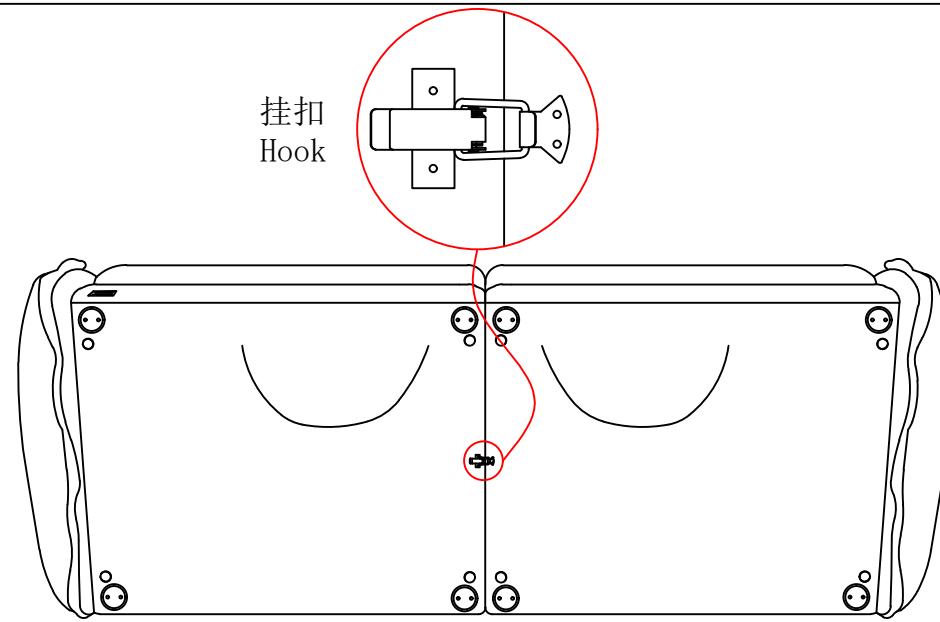

组合 Combination

2-2

把左双人、右双人靠一起，锁上座架底的五金扣。
Put the Loveseat(L) and the Loveseat(R) together,
and lock the metal buckle at the bottom of the seat frame.

组合图 Combination

左双人+右双人 Loveseat(L) + Loveseat(R)

※该产品为定制产品，座深为60-70cm
※This product is a customized product with
a seat depth of 60-70cm