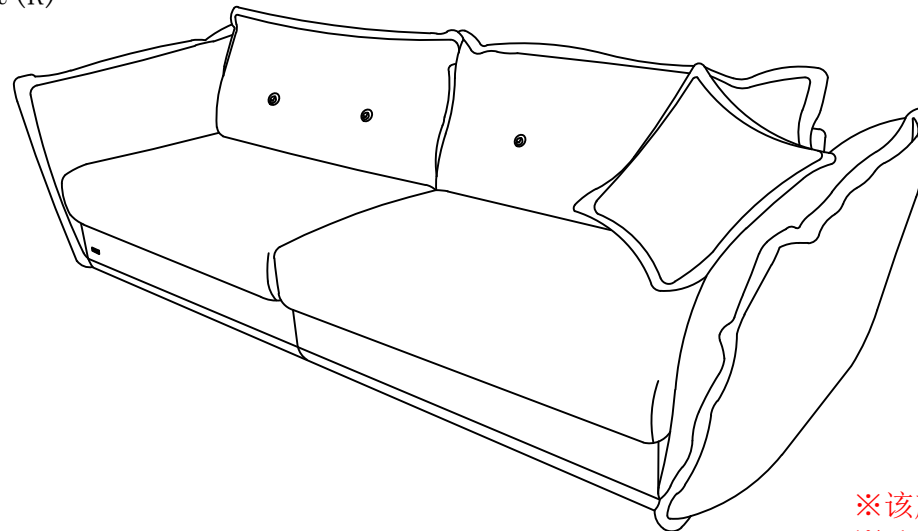

组合 Combination

2-2

把左双人、右双人靠一起，锁上座架底的五金扣。
Put the Loveseat(L) and the Loveseat(R) together,
and lock the metal buckle at the bottom of the seat frame.

组合图 Combination

左双人+右双人 Loveseat(L) + Loveseat(R)

※该产品为定制产品，座深为60-70cm
※This product is a customized product with
a seat depth of 60-70cm