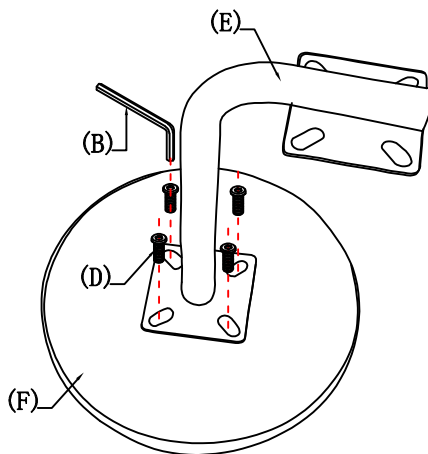

制图 Draw

C16

配件表 Accessories list

编号NO.	名称 Name	图示 Icon	数量 QTY	左双人 Loveseat(L)
A	M8*30 斜边内六角螺栓 M8*30 bevel hexagon bolt		16	16
B	5厘内六角扳手 5mm internal hexagonal wrench		1	1
C	脚-(80*80*200mm)五金脚 Feet -(80*80*200mm) metal feet		4	4
D	M8*15 斜边内六角螺栓 M8*15 bevel hexagon bolt		4	4
E	(165*80*275mm)扶手托盘五金架 (165*80*275mm) armrest tray hardware rack		1	1
F	托盘-托盘底板 Tray - Tray bottom plate		1	1
G	说明书(含安装图) Mounting Instruction (with drawing)		1	1

如何区分沙发的左右方向?
How to zone the left and right direction of the sofa?

(图示仅供分辨方向用/Picture are for orientation only)

安装人数
Installer

充电式手电钻Cordless hand drill

或者Or

十字螺丝刀Phillips screwdriver

1-1

左双人 Loveseat(L)

STEP 1:

STEP 2:

图1: 边脚安装示意图

Figure 1: Side and Foot installation diagram

图2: 扶手托盘安装示意图

Figure 2: Handrail tray installation diagram

STEP 3:

※该产品为定制产品, 座深为60cm-70cm
※The product is customized with a seat depth of 60cm-70cm