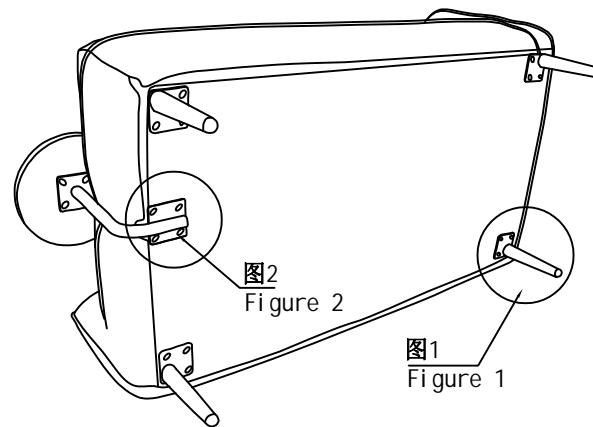

制图 Draw

C16

配件表 Accessories list

编号NO.	名称 Name	图示 Icon	数量 QTY	左双人 Loveseat(L)
A	M8*30 斜边内六角螺栓 M8*30 bevel hexagon bolt		16	16
B	5厘内六角扳手 5mm internal hexagonal wrench		1	1
C	脚-(80*80*200mm)五金脚 Feet -(80*80*200mm) metal feet		4	4
D	M8*15 斜边内六角螺栓 M8*15 bevel hexagon bolt		4	4
E	(165*80*275mm)扶手托盘五金架 (165*80*275mm) armrest tray hardware rack		1	1
F	托盘-托盘底板 Tray - Tray bottom plate		1	1
G	说明书(含安装图) Mounting Instruction (with drawing)		1	1

如何区分沙发的左右方向?
How to zone the left and right direction of the sofa?

(图示仅供分辨方向用/Picture are for orientation only)

安装人数
Installer

充电式手电钻Cordless hand drill

或者Or

十字螺丝刀Phillips screwdriver

1-1

左双人 Loveseat(L)

STEP 1:

STEP 2:

图1: 边脚安装示意图

Figure 1: Side and Foot installation diagram

图2: 扶手托盘安装示意图

Figure 2: Handrail tray installation diagram

STEP 3:

※该产品为定制产品, 座深为60cm-70cm
※The product is customized with a seat depth of 60cm-70cm