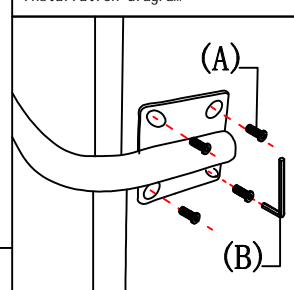

制图 Draw

C16

配件表 Accessories list

编号NO.	名称 Name	图示 Icon	数量 QTY	左双人 Loveseat(L)
A	M8*30 斜边内六角螺栓 M8*30 bevel hexagon bolt		16	16
B	5厘内六角扳手 5mm internal hexagonal wrench		1	1
C	脚-(80*80*200mm)五金脚 Feet -(80*80*200mm) metal feet		4	4
D	M8*15 斜边内六角螺栓 M8*15 bevel hexagon bolt		4	4
E	(165*80*275mm)扶手托盘五金架 (165*80*275mm) armrest tray hardware rack		1	1
F	托盘-托盘底板 Tray - Tray bottom plate		1	1
G	说明书(含安装图) Mounting Instruction (with drawing)		1	1

如何区分沙发的左右方向?
How to zone the left and right direction of the sofa?

(图示仅供分辨方向用/Picture are for orientation only)

安装人数
Installer

充电式手电钻Cordless hand drill

或者Or

十字螺丝刀Phillips screwdriver

1-1

左双人 Loveseat(L)

STEP 1:

STEP 2:

图1: 边脚安装示意图

Figure 1: Side and Foot installation diagram

图2: 扶手托盘安装示意图

Figure 2: Handrail tray installation diagram

STEP 3:

※该产品为定制产品, 座深为60cm-70cm
※The product is customized with a seat depth of 60cm-70cm