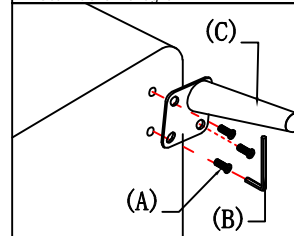

制图 Draw

C16

配件表 Accessories list

编号NO.	名称 Name	图示 Icon	数量 QTY	左双人 Loveseat(L)
A	M8*30 斜边内六角螺栓 M8*30 bevel hexagon bolt		16	16
B	5厘内六角扳手 5mm internal hexagonal wrench		1	1
C	脚-(80*80*200mm)五金脚 Feet -(80*80*200mm) metal feet		4	4
D	M8*15 斜边内六角螺栓 M8*15 bevel hexagon bolt		4	4
E	(165*80*275mm)扶手托盘五金架 (165*80*275mm) armrest tray hardware rack		1	1
F	托盘-托盘底板 Tray - Tray bottom plate		1	1
G	说明书(含安装图) Mounting Instruction (with drawing)		1	1

如何区分沙发的左右方向?
How to zone the left and right direction of the sofa?

(图示仅供分辨方向用/Picture are for orientation only)

安装人数
Installer

充电式手电钻Cordless hand drill

或者Or

十字螺丝刀Phillips screwdriver

1-1

左双人 Loveseat(L)

STEP 1:

STEP 2:

图1: 边脚安装示意图

Figure 1: Side and Foot installation diagram

图2: 扶手托盘安装示意图

Figure 2: Handrail tray installation diagram

STEP 3:

※该产品为定制产品, 座深为60cm-70cm
※The product is customized with a seat depth of 60cm-70cm