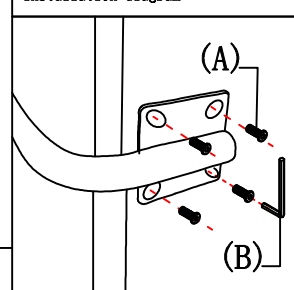

### 配件表 Accessories list

编号NO.	名称 Name	图示 Icon	数量 QTY	左双人 Loveseat(L)
A	M8*30 斜边内六角螺栓 M8*30 bevel hexagon bolt		16	16
B	5厘内六角扳手 5mm internal hexagonal wrench		1	1
C	五金脚-200MM五金脚/带铁片 Metal foot -200MM metal foot/wi th iron sheet		4	4
D	M8*16 斜边内六角螺栓 M8*16 bevel hexagon bolt		4	4
E	S026#扶手托盘五金架 S026# Armrest tray hardware rack		1	1
F	S026#托盘底板 S026# Tray bottom plate		1	1
G	说明书(含安装图) Mounting Instruction (wi th drawing )		1	1
H	白色魔术布条1卷(35米) White magic strips 1 roll (35meter)		1	1

如何区分沙发的左右方向?  
How to zone the left and right direction of the sofa?

(图示仅供分辨方向用/Picture are for orientation only)

安装人数  
Installer

充电式手电钻Cordless hand drill

或者Or

十字螺丝刀Phillips screwdriver

1-1

### 左双人 Loveseat(L)

STEP 1:

STEP 2:

图1: 边脚安装示意图  
Figure 1: Side and foot installation diagram

图2: 扶手托盘安装示意图  
Figure 2: Handrail tray installation diagram

STEP 3: