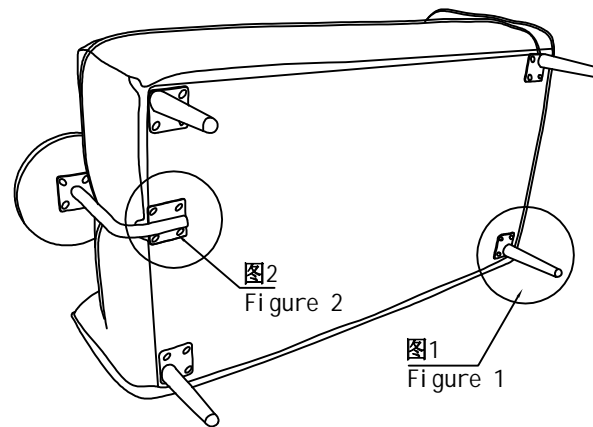

### 配件表 Accessories list

编号NO.	名称 Name	图示 Icon	数量 QTY	左双人 Loveseat(L)
A	M8*30 斜边内六角螺栓 M8*30 bevel hexagon bolt		16	16
B	5厘内六角扳手 5mm internal hexagonal wrench		1	1
C	五金脚-200MM五金脚/带铁片 Metal foot -200MM metal foot/wi th iron sheet		4	4
D	M8*16 斜边内六角螺栓 M8*16 bevel hexagon bolt		4	4
E	S026#扶手托盘五金架 S026# Armrest tray hardware rack		1	1
F	S026#托盘底板 S026# Tray bottom plate		1	1
G	说明书(含安装图) Mounting Instruction (wi th drawing )		1	1
H	白色魔术布条1卷(35米) White magic strips 1 roll (35meter)		1	1

如何区分沙发的左右方向?  
How to zone the left and right direction of the sofa?

(图示仅供分辨方向用/Picture are for orientation only)

安装人数  
Installer

充电式手电钻Cordless hand drill

或者Or

十字螺丝刀Phillips screwdriver

1-1

### 左双人 Loveseat(L)

STEP 1:

STEP 2:

图1: 边脚安装示意图  
Figure 1: Side and foot installation diagram

图2: 扶手托盘安装示意图  
Figure 2: Handrail tray installation diagram

STEP 3: