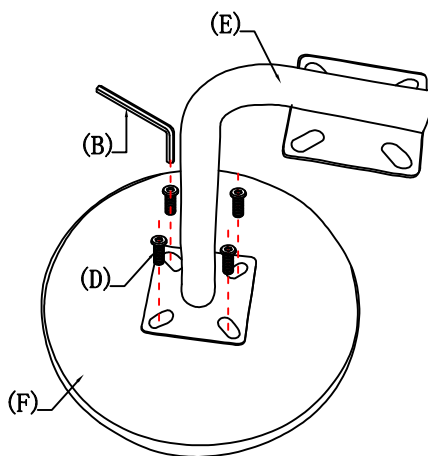

### 配件表 Accessories list

编号NO.	名称 Name	图示 Icon	数量 QTY	左双人 Loveseat(L)
A	M8*30 斜边内六角螺栓 M8*30 bevel hexagon bolt		16	16
B	5厘内六角扳手 5mm internal hexagonal wrench		1	1
C	五金脚-200MM五金脚/带铁片 Metal foot -200MM metal foot/wi th iron sheet		4	4
D	M8*16 斜边内六角螺栓 M8*16 bevel hexagon bolt		4	4
E	S026#扶手托盘五金架 S026# Armrest tray hardware rack		1	1
F	S026#托盘底板 S026# Tray bottom plate		1	1
G	说明书(含安装图) Mounting Instruction (wi th drawing )		1	1
H	白色魔术布条1卷(35米) White magic strips 1 roll (35meter)		1	1

如何区分沙发的左右方向?  
How to zone the left and right direction of the sofa?

(图示仅供分辨方向用/Picture are for orientation only)

安装人数  
Installer

充电式手电钻Cordless hand drill

或者Or

十字螺丝刀Phillips screwdriver

1-1

### 左双人 Loveseat(L)

STEP 1:

STEP 2:

图1: 边脚安装示意图  
Figure 1: Side and foot installation diagram

图2: 扶手托盘安装示意图  
Figure 2: Handrail tray installation diagram

STEP 3: