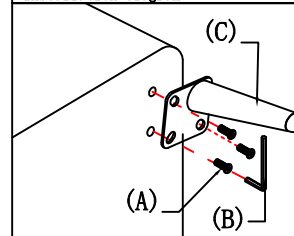

### 配件表 Accessories list

编号NO.	名称 Name	图示 Icon	数量 QTY	左双人 Loveseat(L)
A	M8*30 斜边内六角螺栓 M8*30 bevel hexagon bolt		16	16
B	5厘内六角扳手 5mm internal hexagonal wrench		1	1
C	五金脚-200MM五金脚/带铁片 Metal foot -200MM metal foot/wi th iron sheet		4	4
D	M8*16 斜边内六角螺栓 M8*16 bevel hexagon bolt		4	4
E	S026#扶手托盘五金架 S026# Armrest tray hardware rack		1	1
F	S026#托盘底板 S026# Tray bottom plate		1	1
G	说明书(含安装图) Mounting Instruction (wi th drawing )		1	1
H	白色魔术布条1卷(35米) White magic strips 1 roll (35meter)		1	1

如何区分沙发的左右方向?  
How to zone the left and right direction of the sofa?

(图示仅供分辨方向用/Picture are for orientation only)

安装人数  
Installer

充电式手电钻Cordless hand drill

或者Or

十字螺丝刀Phillips screwdriver

1-1

### 左双人 Loveseat(L)

STEP 1:

STEP 2:

图1: 边脚安装示意图  
Figure 1: Side and foot installation diagram

图2: 扶手托盘安装示意图  
Figure 2: Handrail tray installation diagram

STEP 3: