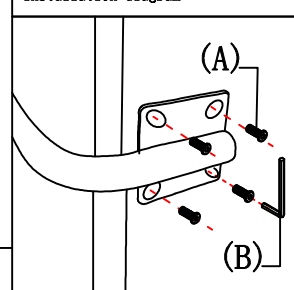

制图 Draw

C16

配件表 Accessories list

编号NO.	名称 Name	图示 Icon	数量 QTY	左双人 Loveseat(L)
A	M8*30 斜边内六角螺栓 M8*30 bevel hexagon bolt		16	16
B	5厘内六角扳手 5mm internal hexagonal wrench		1	1
C	五金脚-200MM五金脚/带铁片 Metal foot -200MM metal foot/wi th iron sheet		4	4
D	M8*16 斜边内六角螺栓 M8*16 bevel hexagon bolt		4	4
E	S026#扶手托盘五金架 S026# Armrest tray hardware rack		1	1
F	S026#托盘底板 S026# Tray bottom plate		1	1
G	说明书(含安装图) Mounting Instruction (wi th drawing)		1	1
H	白色魔术布条1卷(35米) White magic strips 1 roll (35meter)		1	1

如何区分沙发的左右方向?
How to zone the left and right direction of the sofa?

(图示仅供分辨方向用/Picture are for orientation only)

安装人数
Installer

充电式手电钻Cordless hand drill

或者Or

十字螺丝刀Phillips screwdriver

1-1

左双人 Loveseat(L)

STEP 1:

STEP 2:

图1: 边脚安装示意图
Figure 1: Side and foot installation diagram

图2: 扶手托盘安装示意图
Figure 2: Handrail tray installation diagram

STEP 3: