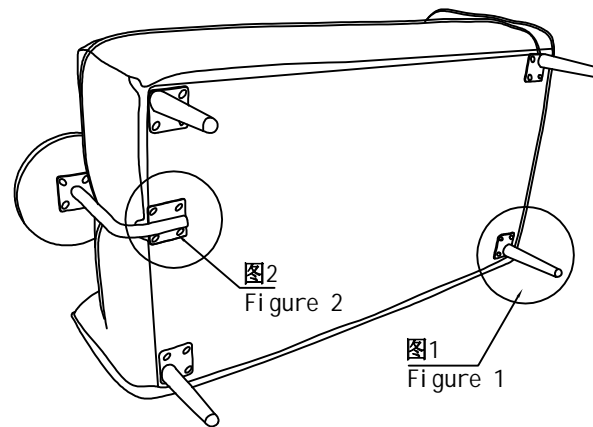

制图 Draw

C16

配件表 Accessories list

编号NO.	名称 Name	图示 Icon	数量 QTY	左双人 Loveseat(L)
A	M8*30 斜边内六角螺栓 M8*30 bevel hexagon bolt		16	16
B	5厘内六角扳手 5mm internal hexagonal wrench		1	1
C	五金脚-200MM五金脚/带铁片 Metal foot -200MM metal foot/wi th iron sheet		4	4
D	M8*16 斜边内六角螺栓 M8*16 bevel hexagon bolt		4	4
E	S026#扶手托盘五金架 S026# Armrest tray hardware rack		1	1
F	S026#托盘底板 S026# Tray bottom plate		1	1
G	说明书(含安装图) Mounting Instruction (wi th drawing)		1	1
H	白色魔术布条1卷(35米) White magic strips 1 roll (35meter)		1	1

如何区分沙发的左右方向?
How to zone the left and right direction of the sofa?

(图示仅供分辨方向用/Picture are for orientation only)

安装人数
Installer

充电式手电钻Cordless hand drill

或者Or

十字螺丝刀Phillips screwdriver

1-1

左双人 Loveseat(L)

STEP 1:

STEP 2:

图1: 边脚安装示意图
Figure 1: Side and foot installation diagram

图2: 扶手托盘安装示意图
Figure 2: Handrail tray installation diagram

STEP 3: