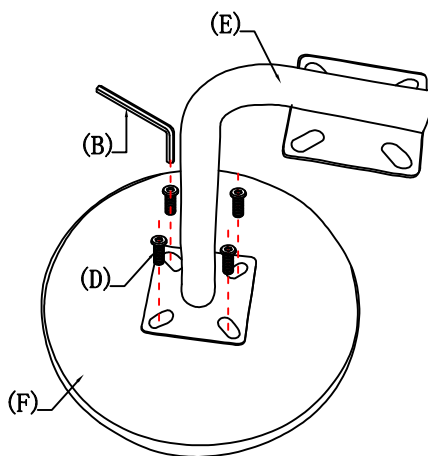

制图 Draw

C16

配件表 Accessories list

编号NO.	名称 Name	图示 Icon	数量 QTY	左双人 Loveseat(L)
A	M8*30 斜边内六角螺栓 M8*30 bevel hexagon bolt		16	16
B	5厘内六角扳手 5mm internal hexagonal wrench		1	1
C	五金脚-200MM五金脚/带铁片 Metal foot -200MM metal foot/wi th iron sheet		4	4
D	M8*16 斜边内六角螺栓 M8*16 bevel hexagon bolt		4	4
E	S026#扶手托盘五金架 S026# Armrest tray hardware rack		1	1
F	S026#托盘底板 S026# Tray bottom plate		1	1
G	说明书(含安装图) Mounting Instruction (wi th drawing)		1	1
H	白色魔术布条1卷(35米) White magic strips 1 roll (35meter)		1	1

如何区分沙发的左右方向?
How to zone the left and right direction of the sofa?

(图示仅供分辨方向用/Picture are for orientation only)

安装人数
Installer

充电式手电钻Cordless hand drill

或者Or

十字螺丝刀Phillips screwdriver

1-1

左双人 Loveseat(L)

STEP 1:

STEP 2:

图1: 边脚安装示意图
Figure 1: Side and foot installation diagram

图2: 扶手托盘安装示意图
Figure 2: Handrail tray installation diagram

STEP 3: