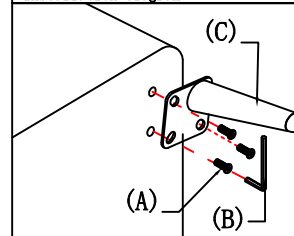

制图 Draw

C16

配件表 Accessories list

编号NO.	名称 Name	图示 Icon	数量 QTY	左双人 Loveseat(L)
A	M8*30 斜边内六角螺栓 M8*30 bevel hexagon bolt		16	16
B	5厘内六角扳手 5mm internal hexagonal wrench		1	1
C	五金脚-200MM五金脚/带铁片 Metal foot -200MM metal foot/wi th iron sheet		4	4
D	M8*16 斜边内六角螺栓 M8*16 bevel hexagon bolt		4	4
E	S026#扶手托盘五金架 S026# Armrest tray hardware rack		1	1
F	S026#托盘底板 S026# Tray bottom plate		1	1
G	说明书(含安装图) Mounting Instruction (wi th drawing)		1	1
H	白色魔术布条1卷(35米) White magic strips 1 roll (35meter)		1	1

如何区分沙发的左右方向?
How to zone the left and right direction of the sofa?

(图示仅供分辨方向用/Picture are for orientation only)

安装人数
Installer

充电式手电钻Cordless hand drill

或者Or

十字螺丝刀Phillips screwdriver

1-1

左双人 Loveseat(L)

STEP 1:

STEP 2:

图1: 边脚安装示意图
Figure 1: Side and foot installation diagram

图2: 扶手托盘安装示意图
Figure 2: Handrail tray installation diagram

STEP 3: