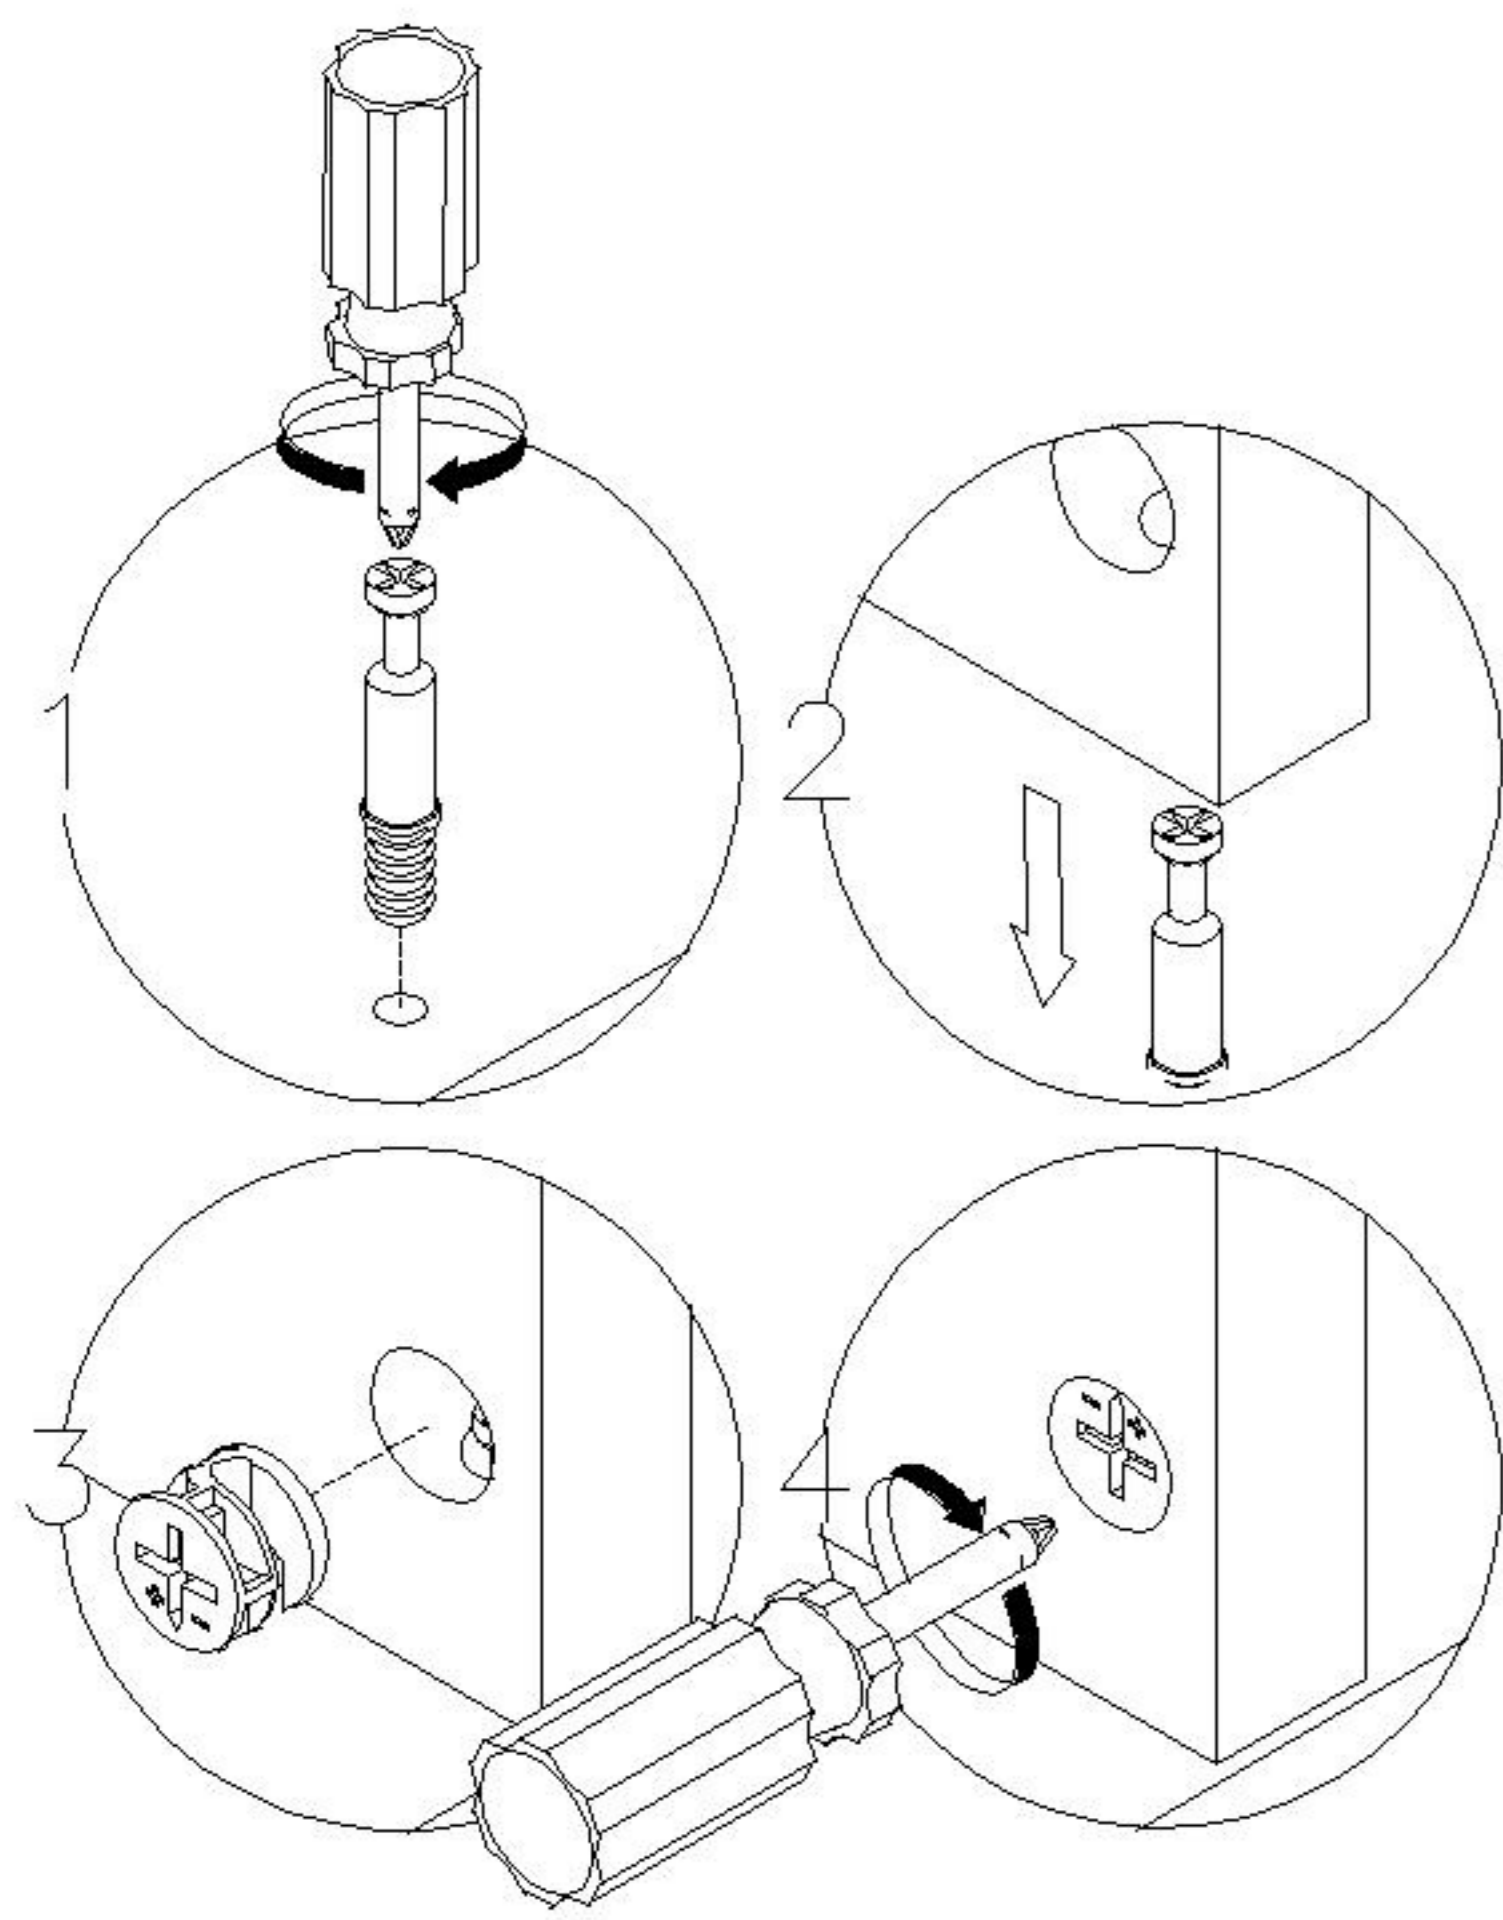

AU1A-A (1.5m)

安装方法/Installation method