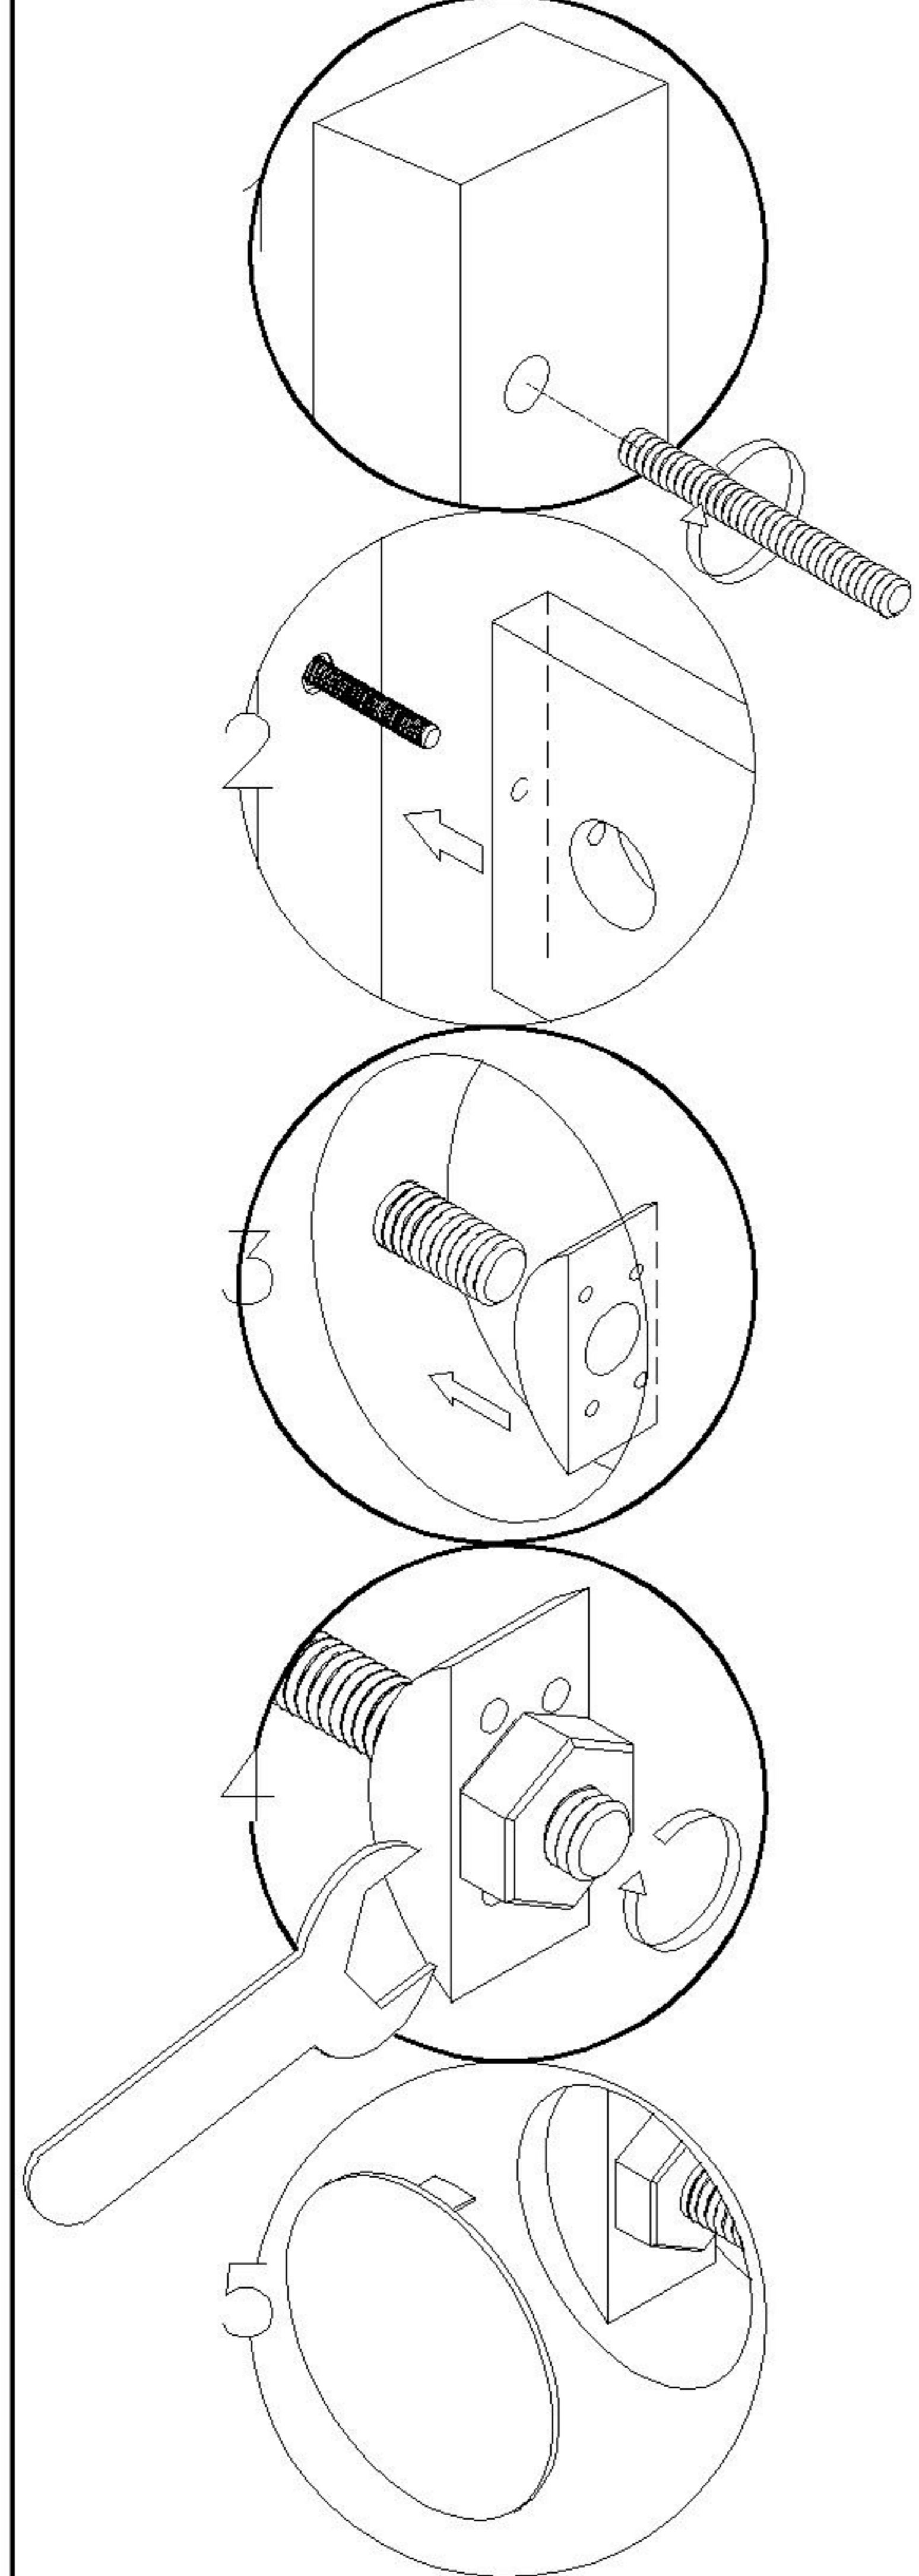

AU1A-A(1.5m)

安装方法/Installation method

五合一/5 in 1

- (A)*1
- (B)*4
- (C)*4
- (D)*4
- (E)*4
- (J)*4
- (T)*2