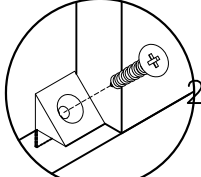

LINSY 林氏家居

五金表/Hardware list

部件表/Parts List

安装示意图/Assembly Instruction

产品名称 Model NO.	JV4X-A
产品规格 Specification	798*300*1940mm
安装工具 Tool	安装人数 Installer
	

 (A)*17 背板扣-(14*13*10mm)白色 Back Panel Buckle	 (B)*8 (M6*17*16*厚3mm)层板托 shelf support	 (C)*1 防倒器-家具防倒器白色 Anti-fall device	 (D)*76 二合一-(35mm)二合一螺杆 2-in-1-screw
 (E)*76 (直径15mm)大三合一锁饼 Three-in-one large lock	 (F)*17 自攻螺丝-(M3.5*16mm)彩锌 Self-tapping screw	 (G)*25 木榫-(直径8*30mm) Wood tenon	 (H)*6 (直径16*3mm)灰色毛毡脚垫 Grey felt pad
 (I)*1 白色夹板条-L=764 White splint strip			

安装方法/ Installation method

-  (D)*14
-  (E)*14
-  (G)*10

-  (I)*1

-  (D)*14
-  (E)*14
-  (G)*10

-  (D)*6
-  (E)*6
-  (G)*4
-  (H)*6

JV4X-A

安装方法/ Installation method

背板扣
Back Plate Buckle-White

侧板
Side plate

层板托5mm
shelf support

(B)*8

9

(A)*16

(F)*16

11

10