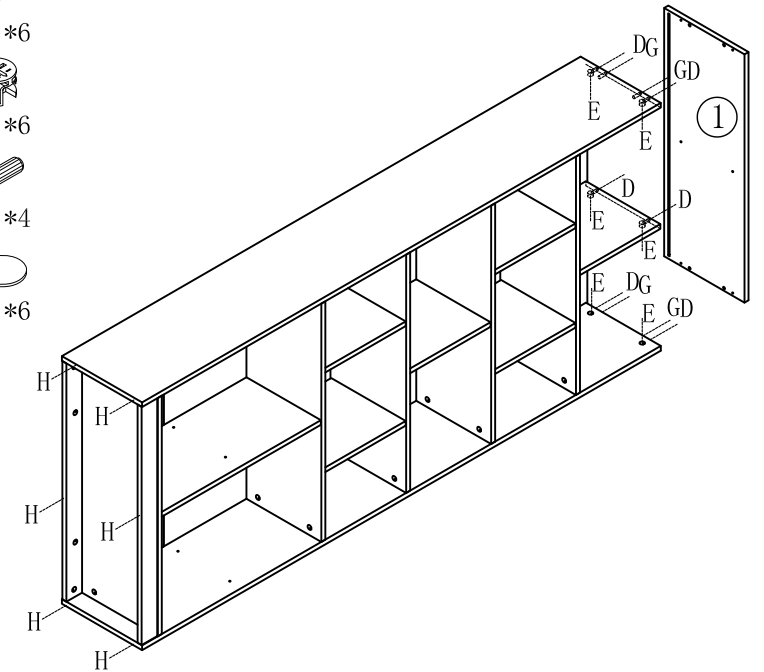

安装方法/ Installation method

-  (D)*14
-  (E)*14
-  (G)*10

-  (I)*1

-  (D)*14
-  (E)*14
-  (G)*10

-  (D)*6
-  (E)*6
-  (G)*4
-  (H)*6

JV4X-A

安装方法/ Installation method

背板扣
Back Plate Buckle-White

侧板
Side plate

层板托5mm
shelf support

(B)*8

9

(A)*16

(F)*16

11

10