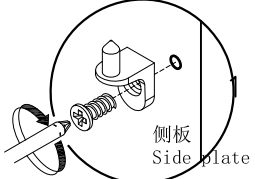

LINSY 林氏家居

五金表/Hardware list

部件表/Parts List

安装示意图/Assembly Instruction

产品名称 Model NO.	JV4X-A
产品规格 Specification	798*300*1940mm
安装工具 Tool	安装人数 Installer
	

 (A)*17 背板扣-(14*13*10mm)白色 Back Panel Buckle	 (B)*8 (M6*17*16*厚3mm)层板托 shelf support	 (C)*1 防倒器-家具防倒器白色 Anti-fall device	 (D)*76 二合一-(35mm)二合一螺杆 2-in-1-screw
 (E)*76 (直径15mm)大三合一锁饼 Three-in-one large lock	 (F)*17 自攻螺丝-(M3.5*16mm)彩锌 Self-tapping screw	 (G)*25 木榫-(直径8*30mm) Wood tenon	 (H)*6 (直径16*3mm)灰色毛毡脚垫 Grey felt pad
 (I)*1 白色夹板条-L=764 White splint strip			

安装方法/ Installation method

-  (D)*14
-  (E)*14
-  (G)*10

-  (I)*1

-  (D)*14
-  (E)*14
-  (G)*10

-  (D)*6
-  (E)*6
-  (G)*4
-  (H)*6

JV4X-A

安装方法/ Installation method

背板扣
Back Plate Buckle-White

侧板
Side plate

层板托5mm
shelf support

(B)*8

9

(A)*16

(F)*16

11

10