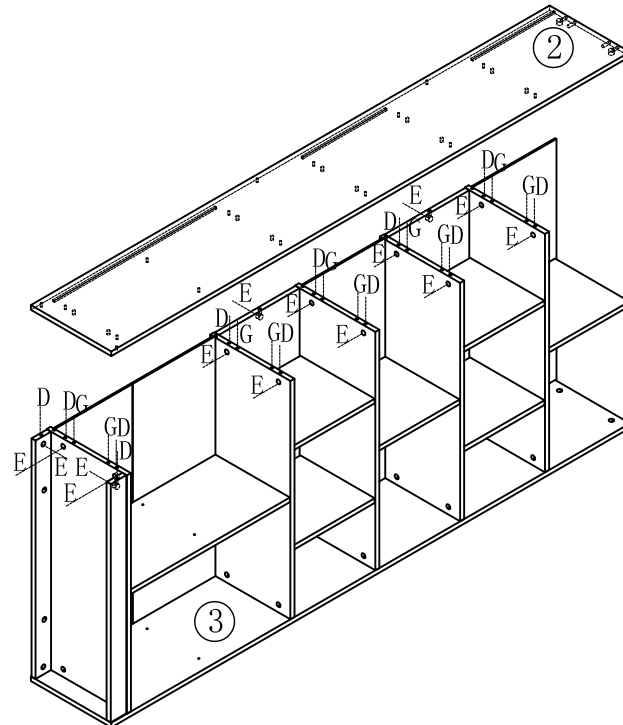

安装方法/ Installation method

-  (D)*14
-  (E)*14
-  (G)*10

-  (I)*1

-  (D)*14
-  (E)*14
-  (G)*10

-  (D)*6
-  (E)*6
-  (G)*4
-  (H)*6

JV4X-A

安装方法/ Installation method

背板扣
Back Plate Buckle-White

侧板
Side plate

层板托5mm
shelf support

(B)*8

9

(A)*16

(F)*16

11

10