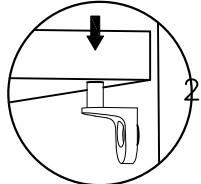

安装方法/ Installation method

-  (D)*14
-  (E)*14
-  (G)*10

-  (I)*1

-  (D)*14
-  (E)*14
-  (G)*10

-  (D)*6
-  (E)*6
-  (G)*4
-  (H)*6

JV4X-A

安装方法/ Installation method

背板扣
Back Plate Buckle-White

侧板
Side plate

层板托5mm
shelf support

(B)*8

9

(A)*16

(F)*16

11

10