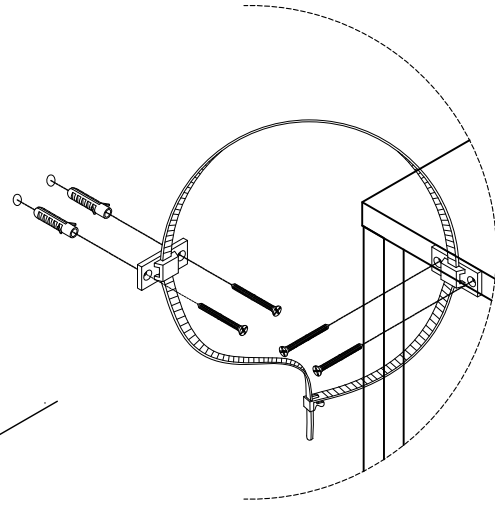

安装方法/ Installation method

-  (D)*14
-  (E)*14
-  (G)*10

-  (I)*1

-  (D)*14
-  (E)*14
-  (G)*10

-  (D)*6
-  (E)*6
-  (G)*4
-  (H)*6

JV4X-A

安装方法/ Installation method

背板扣
Back Plate Buckle-White

侧板
Side plate

层板托5mm
shelf support

(B)*8

9

(A)*16

(F)*16

11

10

12

JV4X-A

C 处放大图
Enlarge figure

C
实体墙
Solid wall