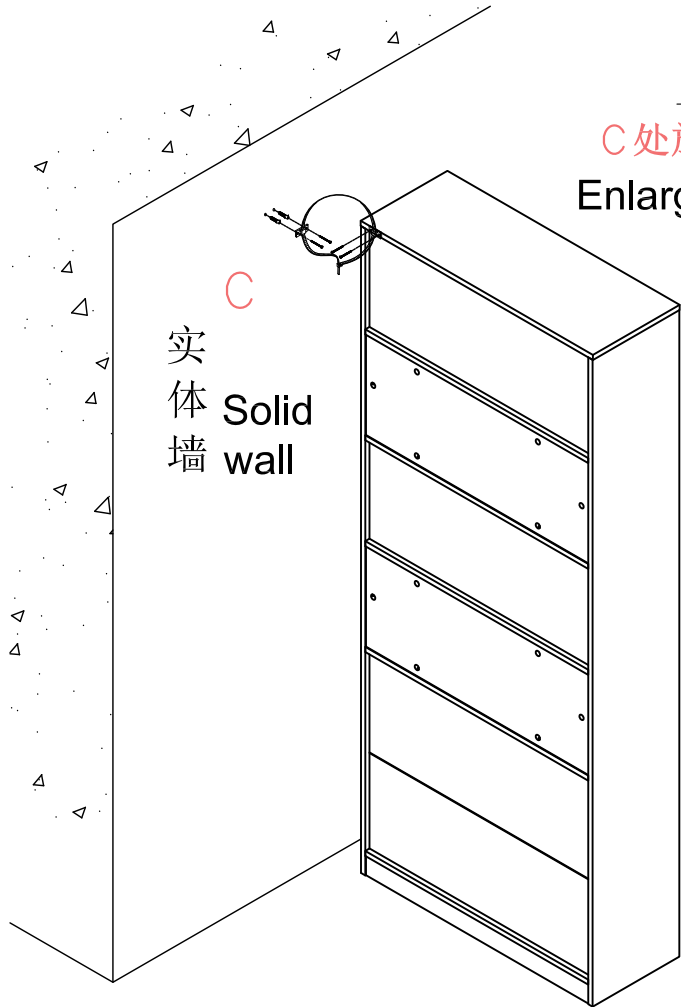

C
实体墙
Solid wall