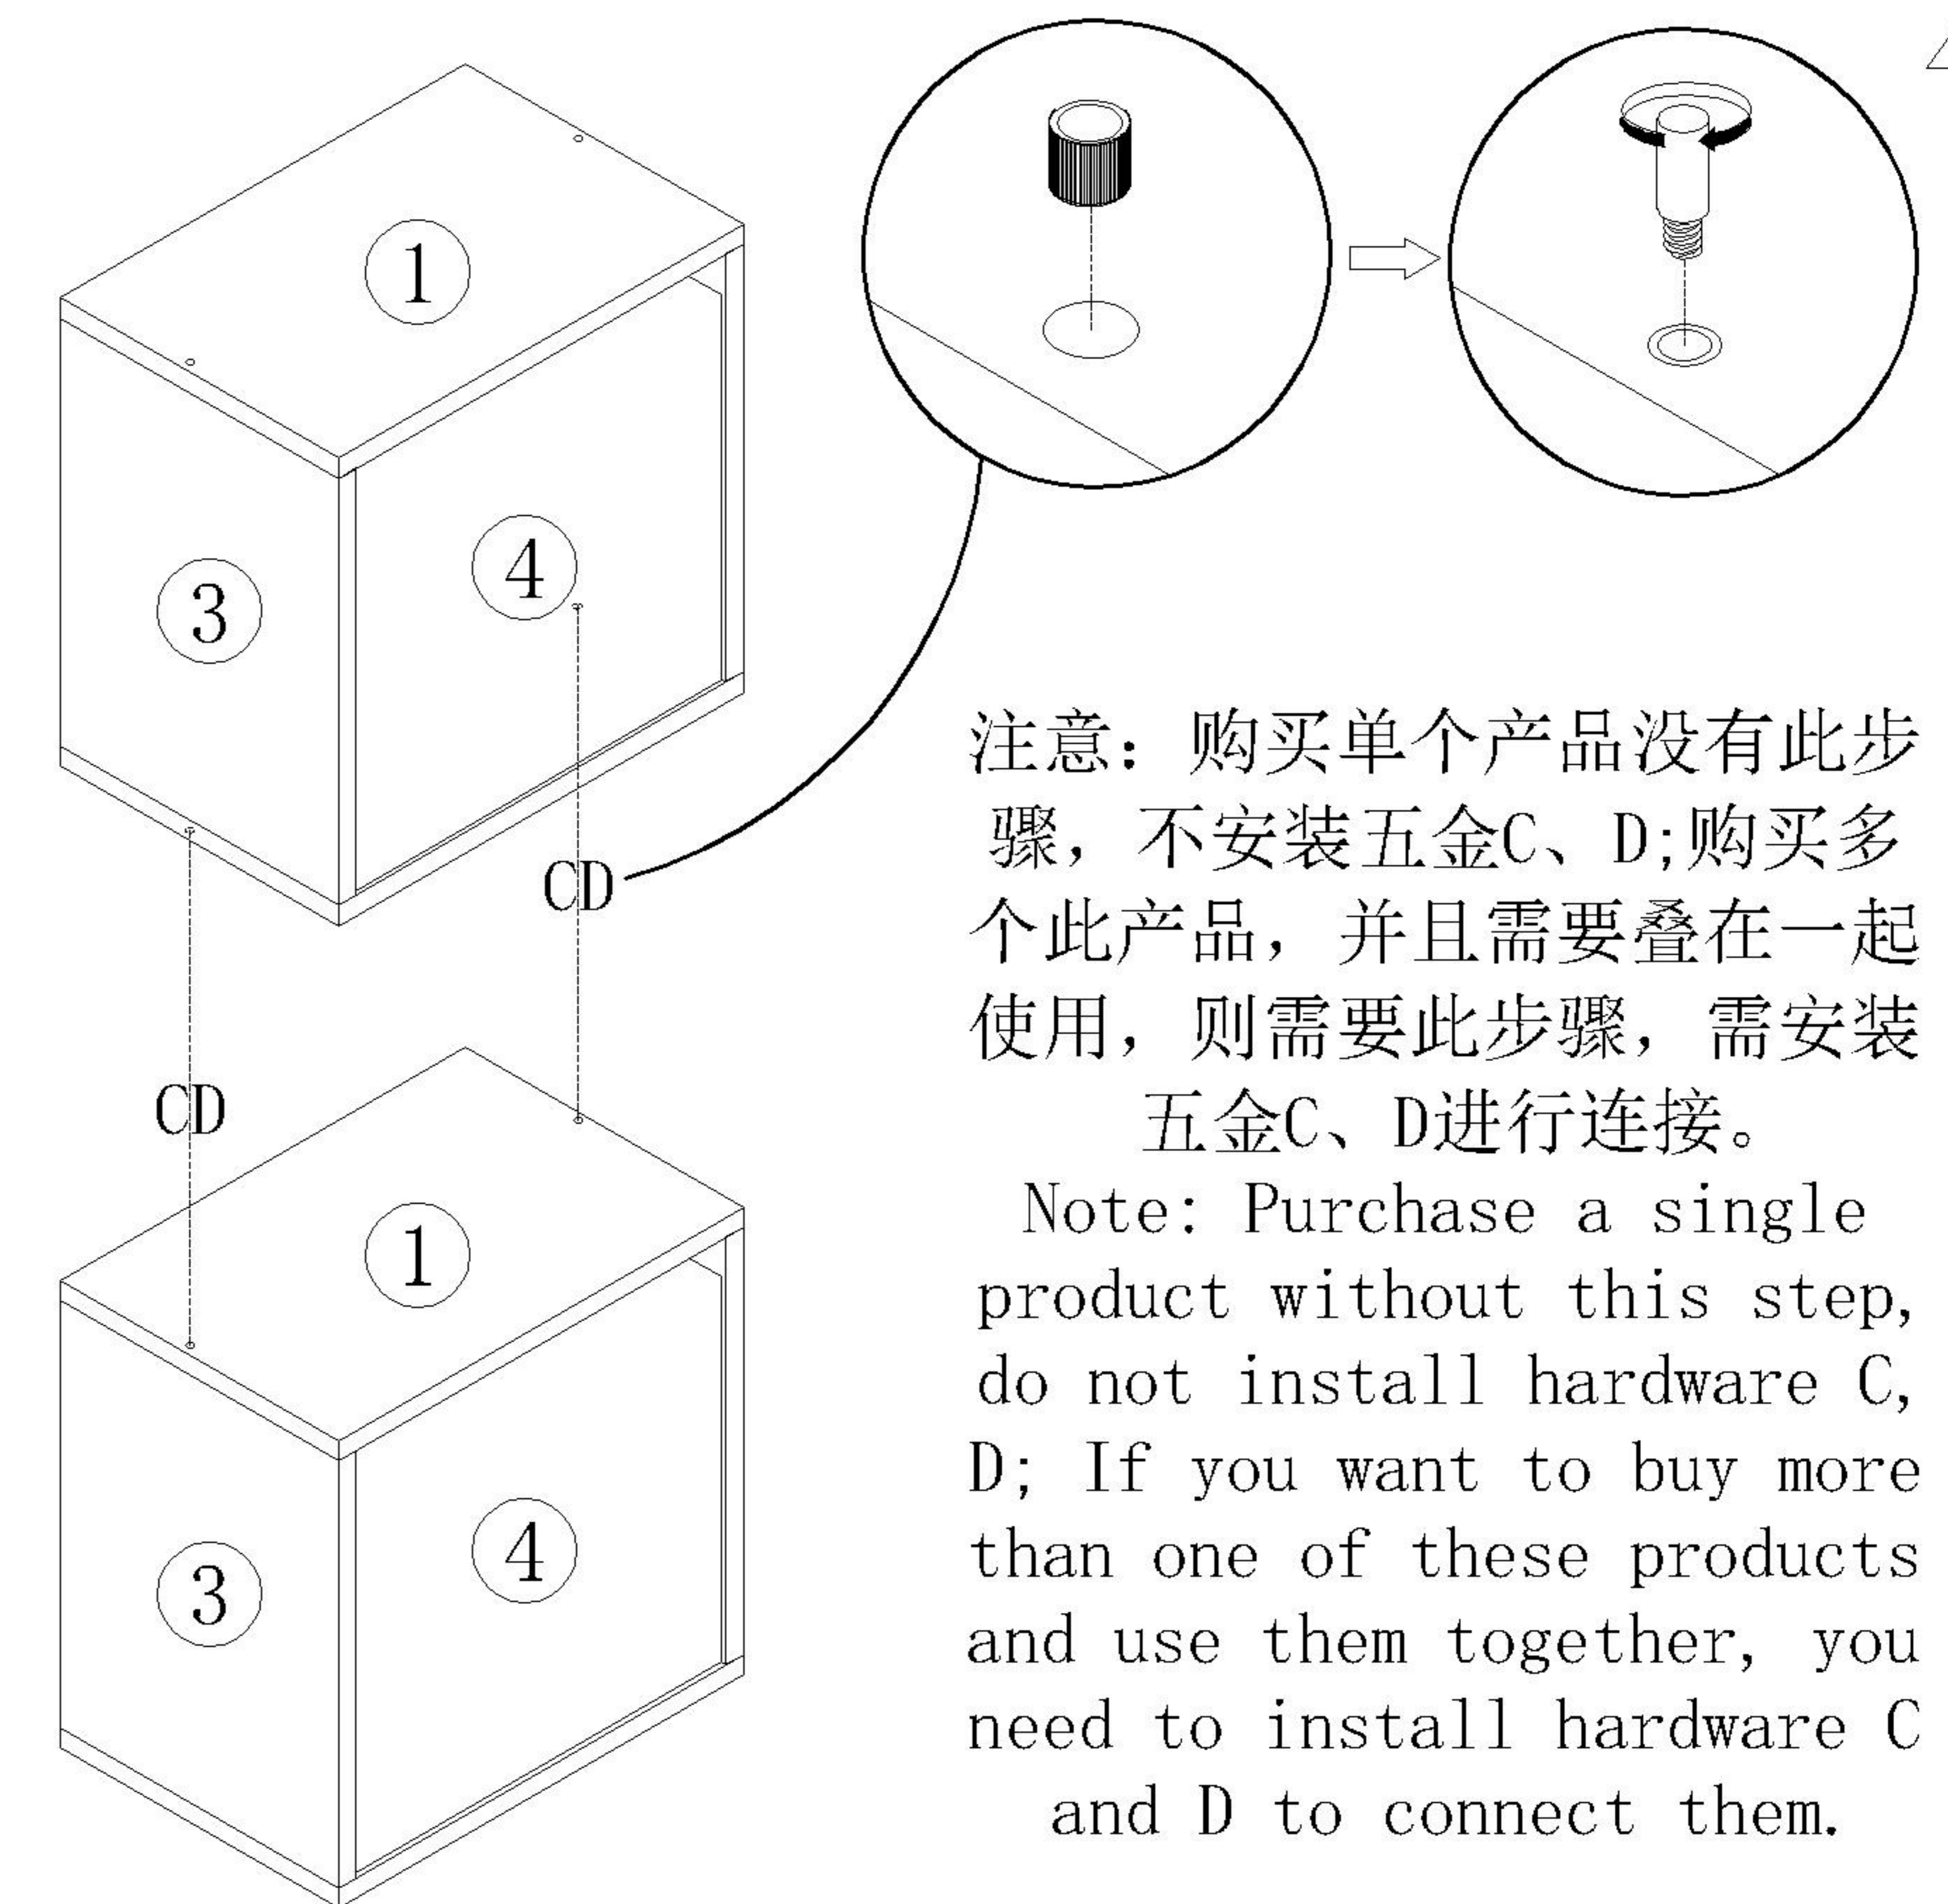

JF3X-A

安装方法
Installation method

大二合一 (新型)
two-in-one (new type)

背板扣
Back Plate Buckle

- (B)*8
- (C)*3
- (D)*3
- (G)*4

3

- (E)*4
- (F)*4

- (C)*2
- (D)*2

注意：购买单个产品没有此步骤，不安装五金C、D；购买多个此产品，并且需要叠在一起使用，则需要此步骤，需安装五金C、D进行连接。

Note: Purchase a single product without this step, do not install hardware C, D; If you want to buy more than one of these products and use them together, you need to install hardware C and D to connect them.