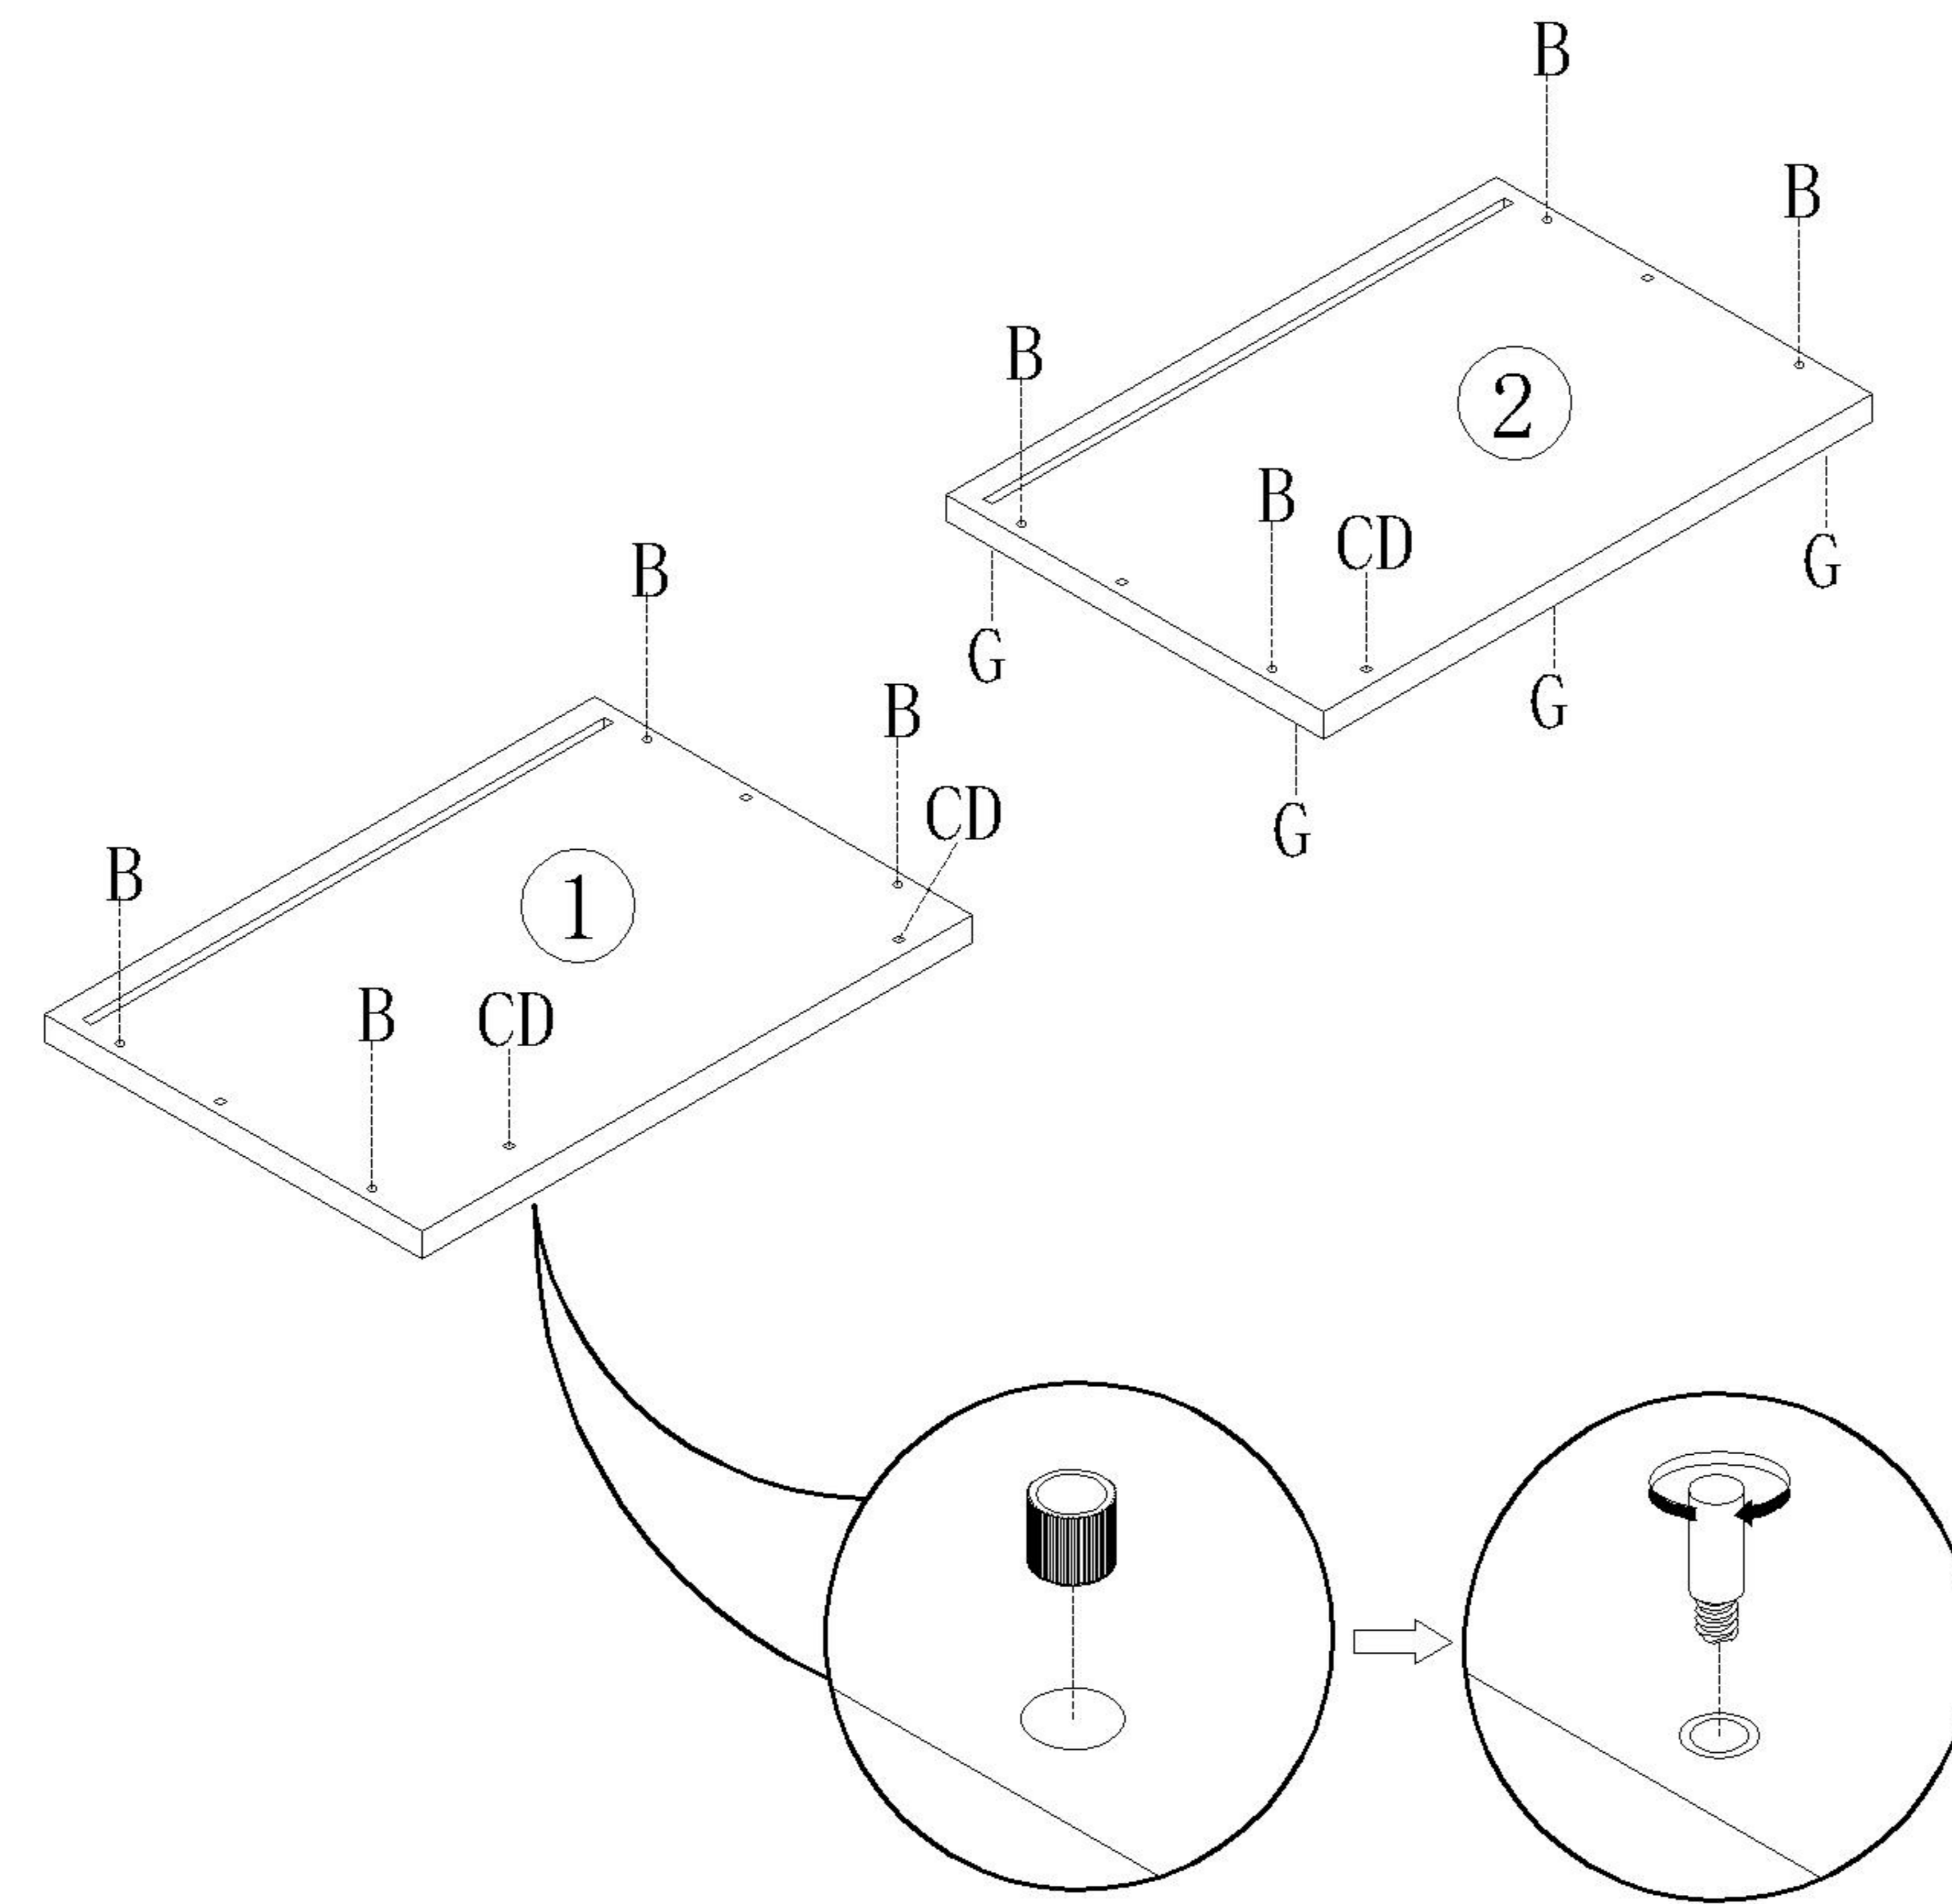

LINSY 林氏家居

五金表/Hardware list

部件表/Parts List

安装示意图/Assembly Instruction

产品名称 Model NO.	JF3X-A
产品规格 Specification	350*240*350MM
安装工具 Tool	安装人数 Installer
	

 (A)*8 大三合一锁饼 3-in-1 large lock	 (B)*9 二合一螺杆 2-in-1-screw	 (C)*5 活动层板托(杆) Movable laminate support (rod)	 (D)*5 活动层板托(帽) Movable laminate support (cap)
 (E)*4 背板扣 White buckle	 (F)*4 自攻螺丝M3.5*16 Tapping screw	 (G)*4 脚垫-灰色毛毡 Foot pad	

JF3X-A

安装方法
Installation method

大二合一 (新型)
two-in-one (new type)

背板扣
Back Plate Buckle

- (B)*8
- (C)*3
- (D)*3
- (G)*4

3

- (E)*4
- (F)*4

- (C)*2
- (D)*2

注意：购买单个产品没有此步骤，不安装五金C、D；购买多个此产品，并且需要叠在一起使用，则需要此步骤，需安装五金C、D进行连接。

Note: Purchase a single product without this step, do not install hardware C, D; If you want to buy more than one of these products and use them together, you need to install hardware C and D to connect them.