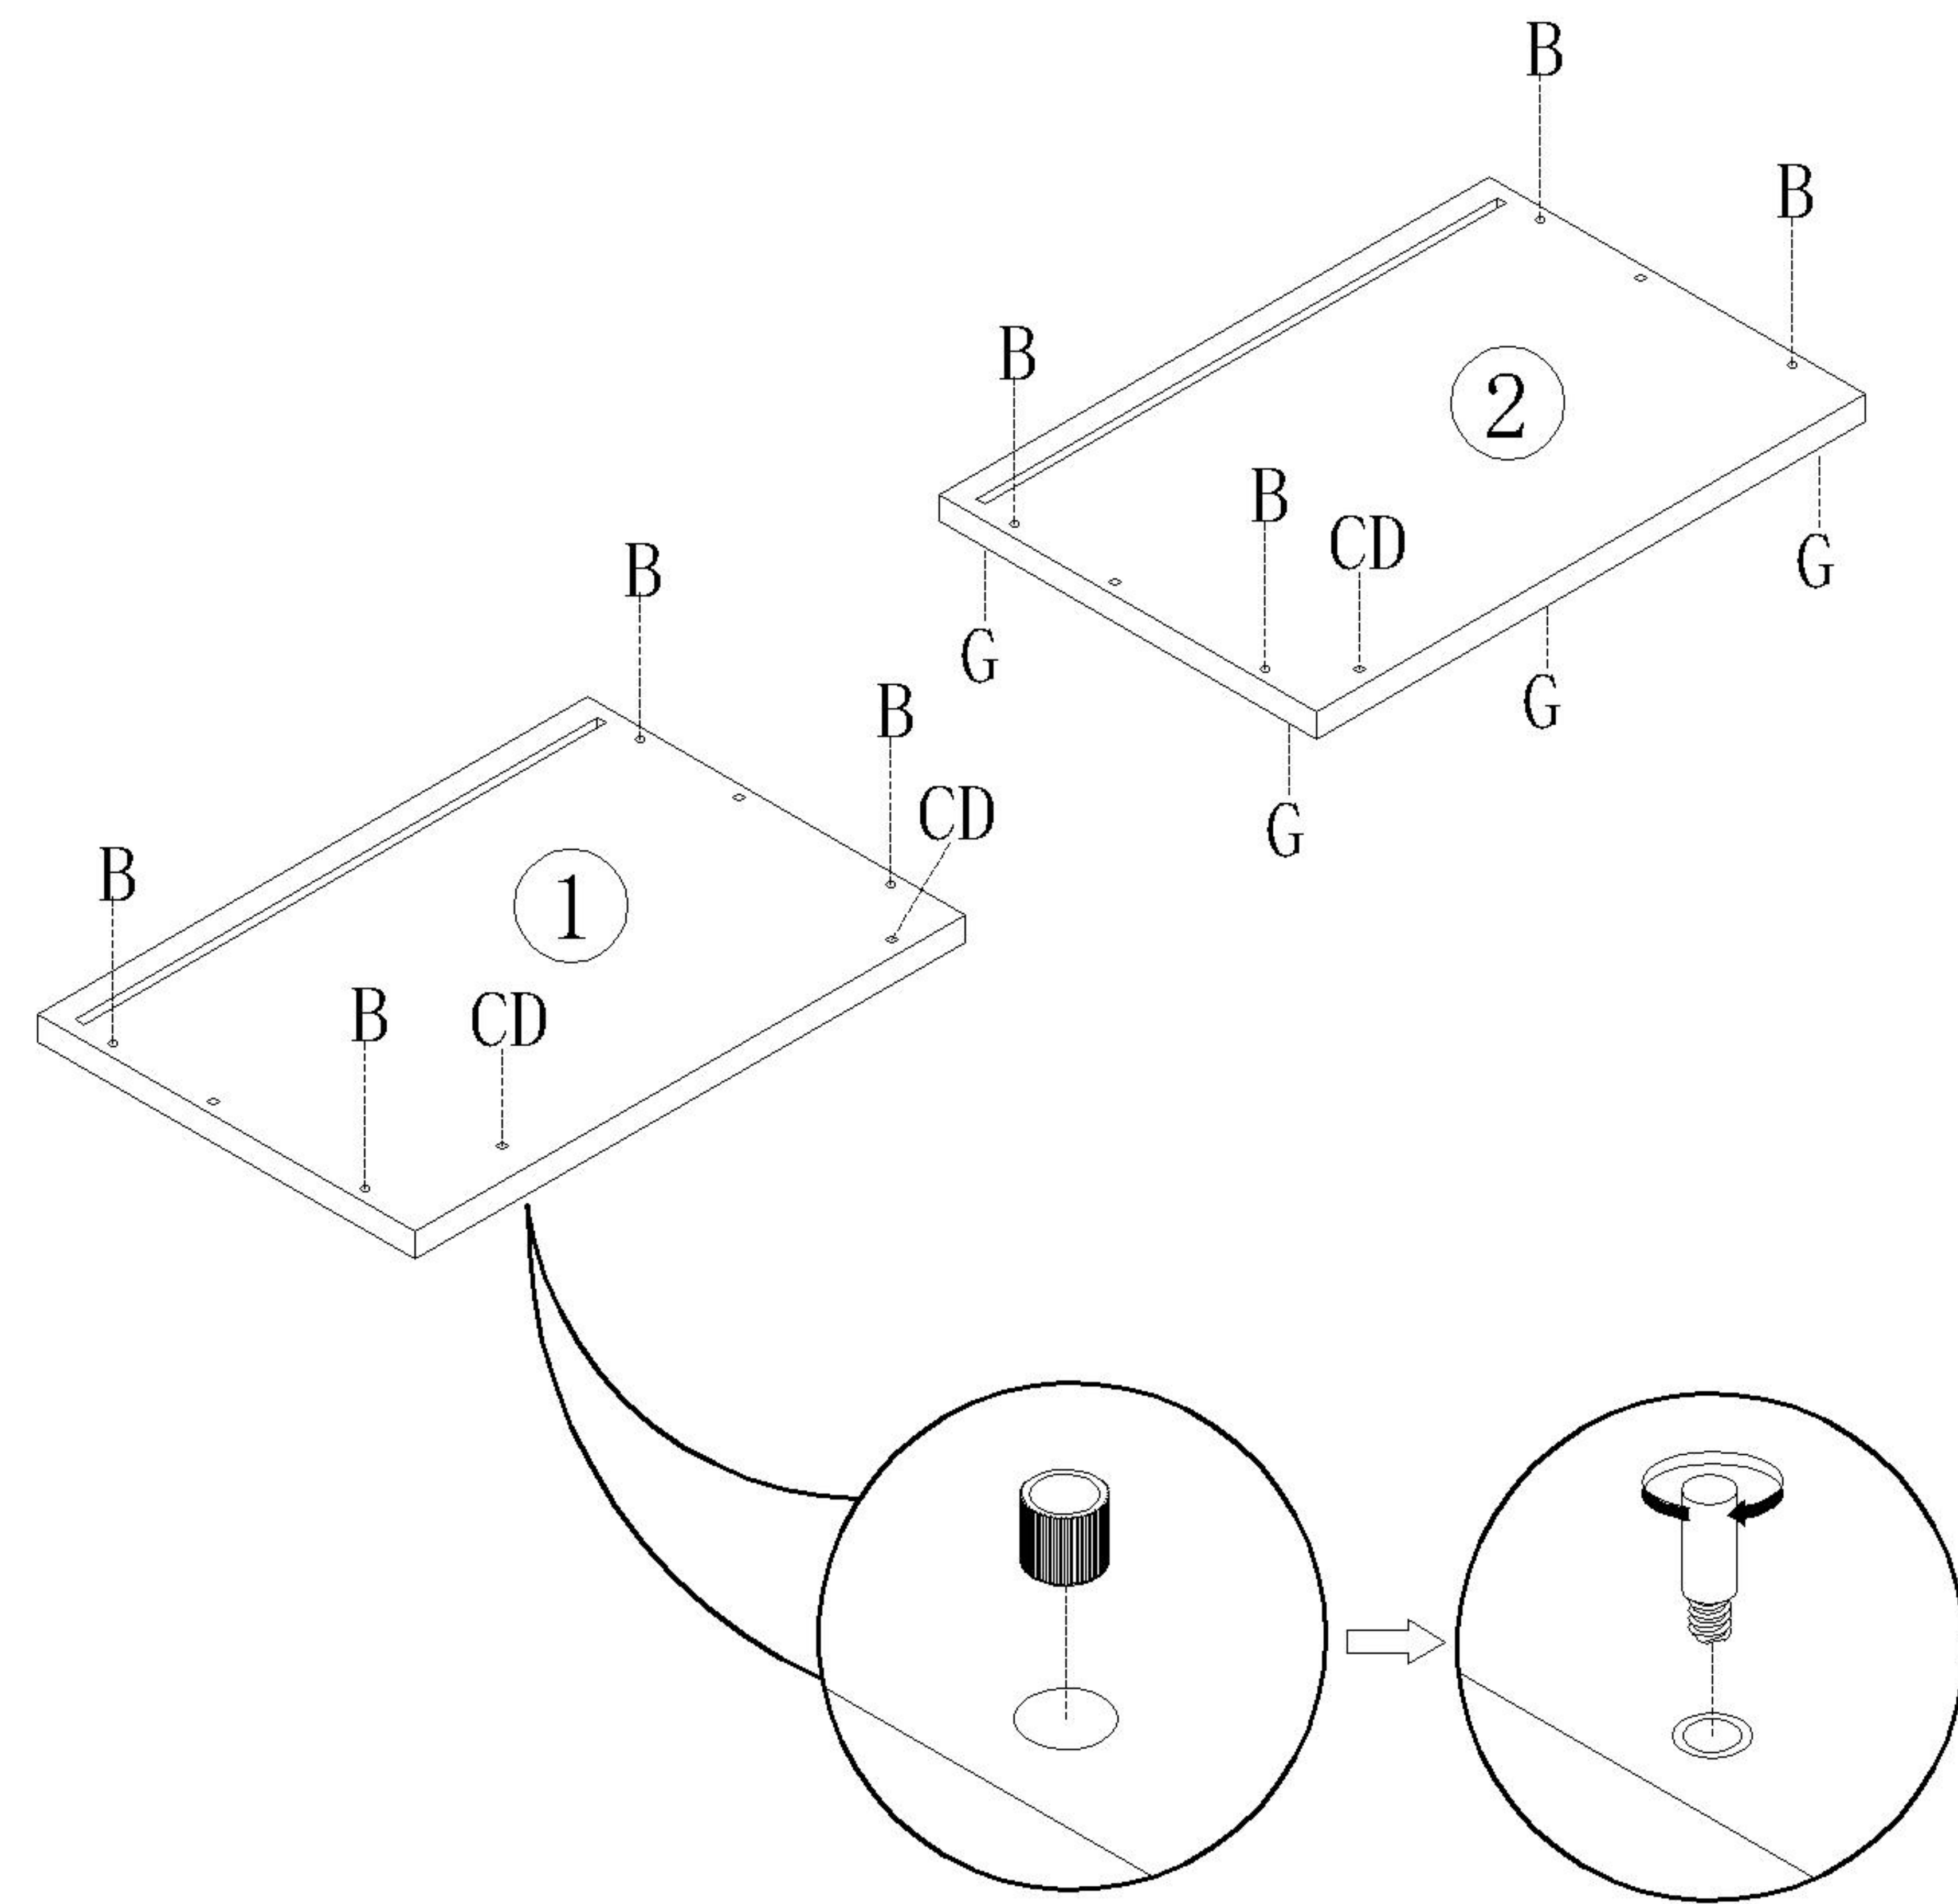

LINSY 林氏家居

五金表/Hardware list

部件表/Parts List

安装示意图/Assembly Instruction

产品名称 Model NO.	JF3X-C
产品规格 Specification	350*240*350MM
安装工具 Tool	安装人数 Installer
	

 (A)*8 大三合一锁饼 3-in-1 large lock	 (B)*9 二合一螺杆 2-in-1-screw	 (C)*5 活动层板托(杆) Movable laminate support (rod)	 (D)*5 活动层板托(帽) Movable laminate support (cap)
 (E)*4 背板扣 White buckle	 (F)*4 自攻螺丝M3.5*16 Tapping screw	 (G)*4 脚垫-灰色毛毡 Foot pad	

JF3X-C

安装方法
Installation method

大二合一 (新型)
two-in-one (new type)

背板扣
Back Plate Buckle

- (B)*8
- (C)*3
- (D)*3
- (G)*4

- (E)*4
- (F)*4

3

- (C)*2
- (D)*2

注意：购买单个产品没有此步骤，不安装五金C、D；购买多个此产品，并且需要叠在一起使用，则需要此步骤，需安装五金C、D进行连接。

Note: Purchase a single product without this step, do not install hardware C, D; If you want to buy more than one of these products and use them together, you need to install hardware C and D to connect them.